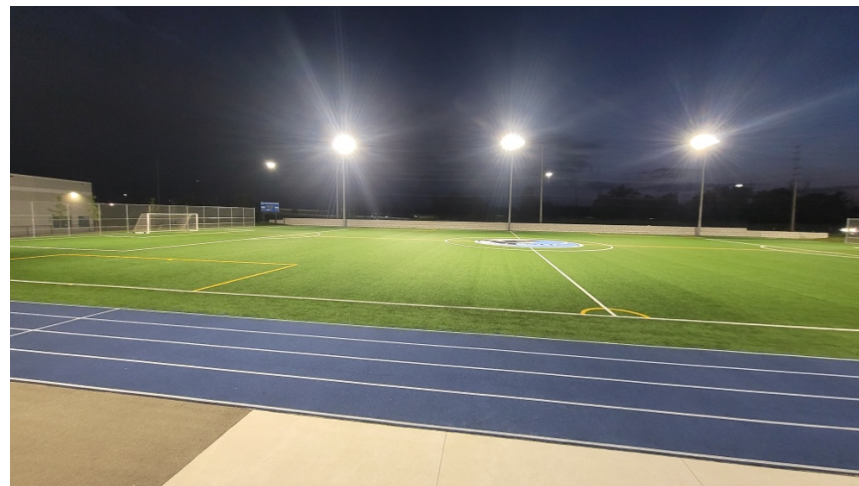

Type of Surface: Artificial Turf

This location will be our main indoor training space and outdoor training and playing hub. It is a full 11v11 FIFA-regulated sized artificial turf pitch with an adjacent fieldhouse containing three change rooms (two team and one match officials), two washrooms, storage and maintenance room, and office space. We will be using this location for our League 1 Ontario, competitive youth teams and future OPDL home games.

Community Sports Park (5 fully lit natural grass fields)

805 Santa Maria Blvd, Milton, ON L9T 2X5

Size: Five full size 11v11 Match pitches

Primary Use: Matches, 11v11

Type of Surface: Natural Grass

This facility hosts 5 full-size 11v11 grass pitches with lights for evening games. They are classified as Grade A, which means they can only be used for games (no training on these pitches).

Sherwood Heights Collegiate

3650 Platinum Dr, Mississauga, ON L5M 0Y7

Size: One full size 11v11 Pitch (Lined to allow 9v9 and 7v7 matches)

Primary Use: Matches and training

Type of Surface: Artificial Turf

930 Kennedy Circle, Milton, Ontario

Size: One full size 11v11 Pitch; One 7v7 pitch

Primary Use: Matches, training

Type of Surface: Natural Grass

This field will be used as an overflow location. It hosts a full-size 11v11 grass pitch with lights for evening training and games, as well as a 7v7 grass pitch for grassroots games and training.