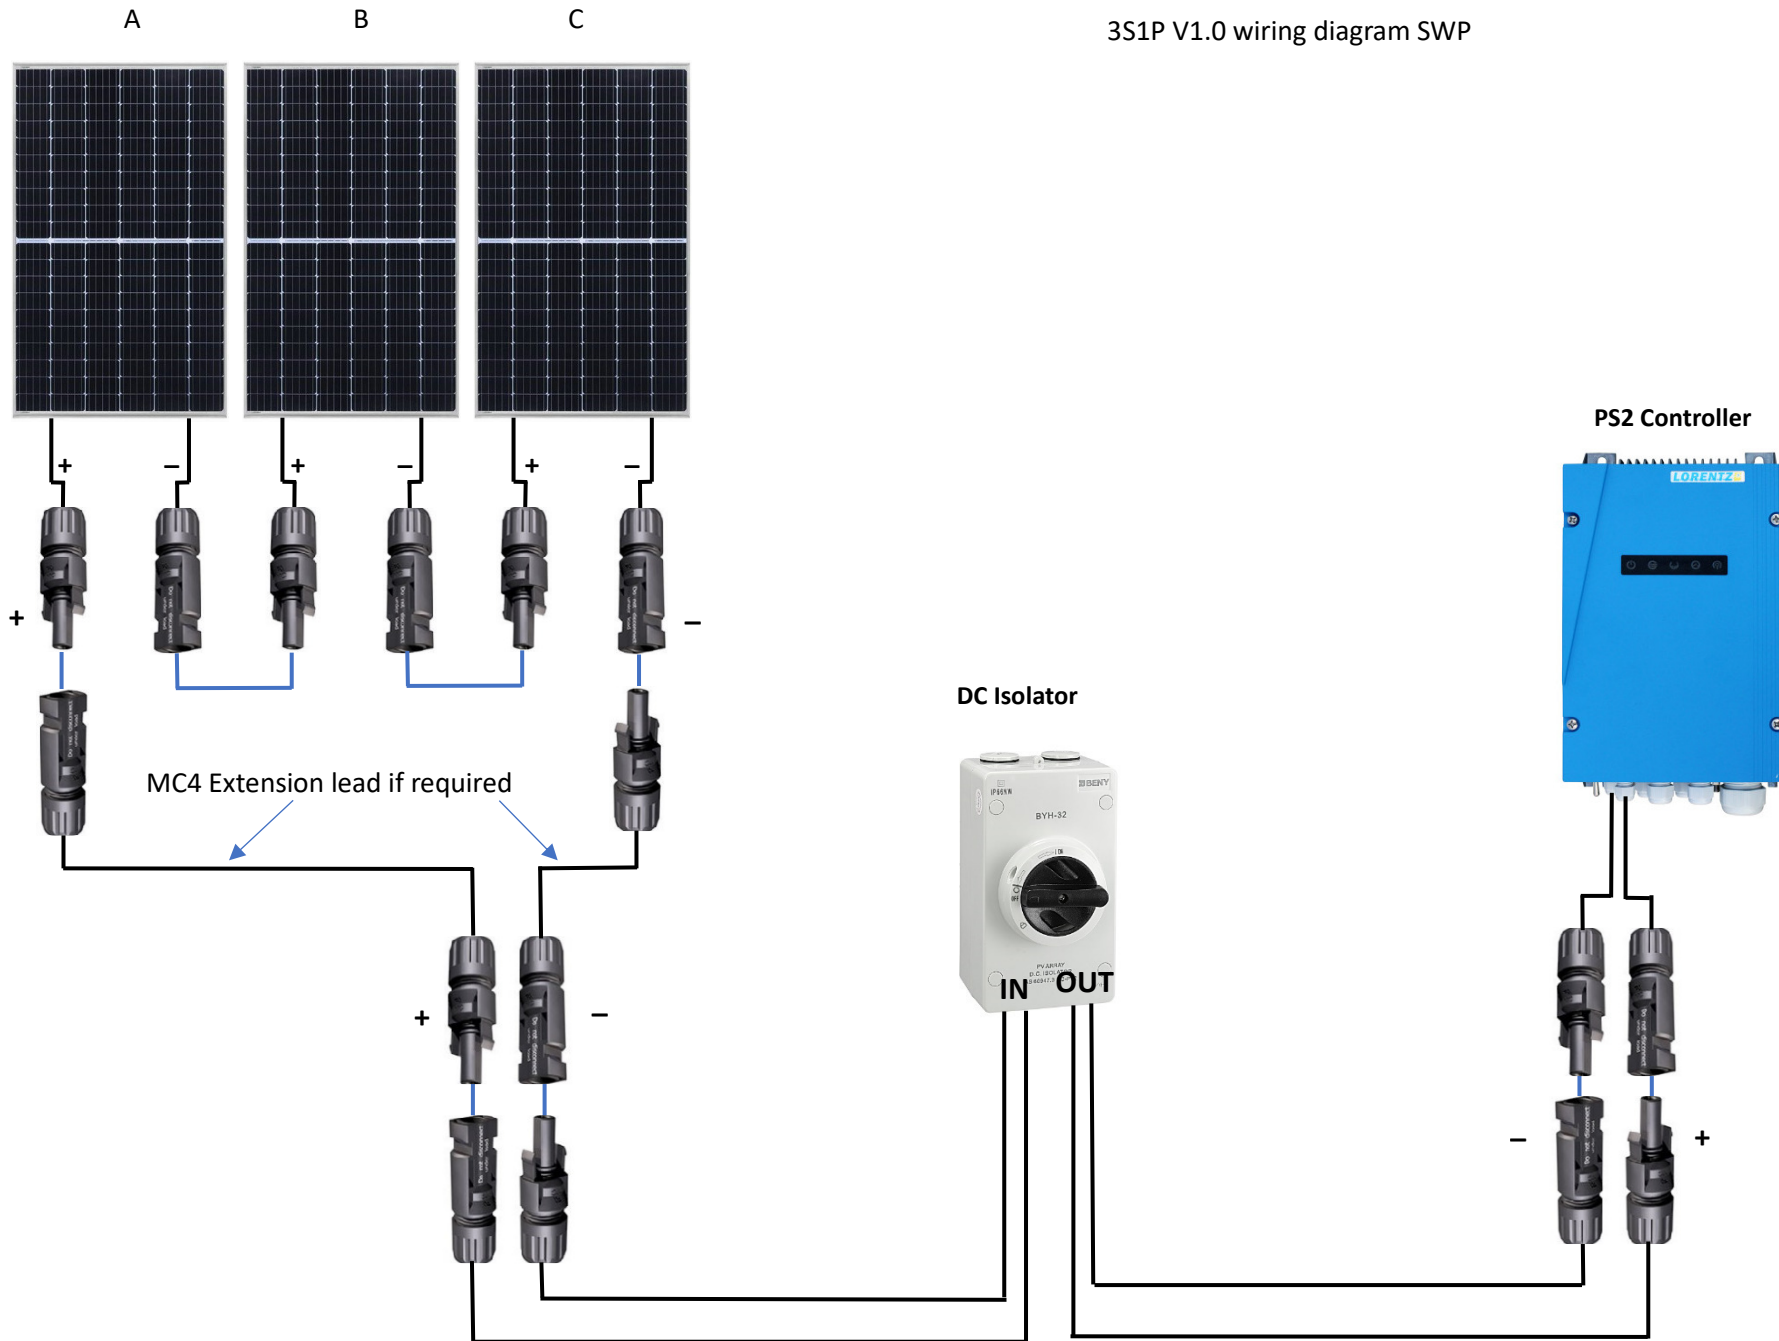

3S1P V1.0 wiring diagram SWP

3S1P V2.0 wiring diagram SWP