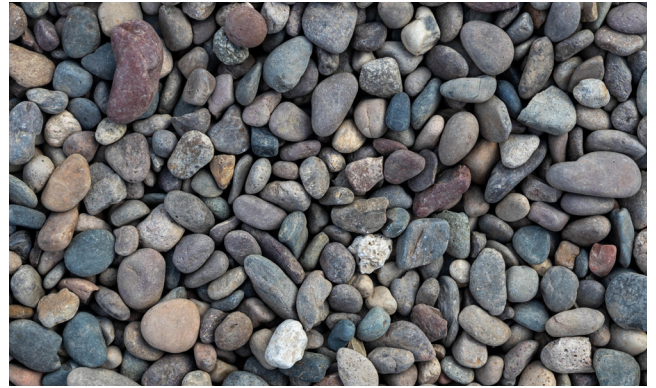

SALT RIVER

Size: 1", 1-3"

UOM: 1/2 CF Bag, Super Bag, Bulk

Colors: Grey, Black, Blue White, Red