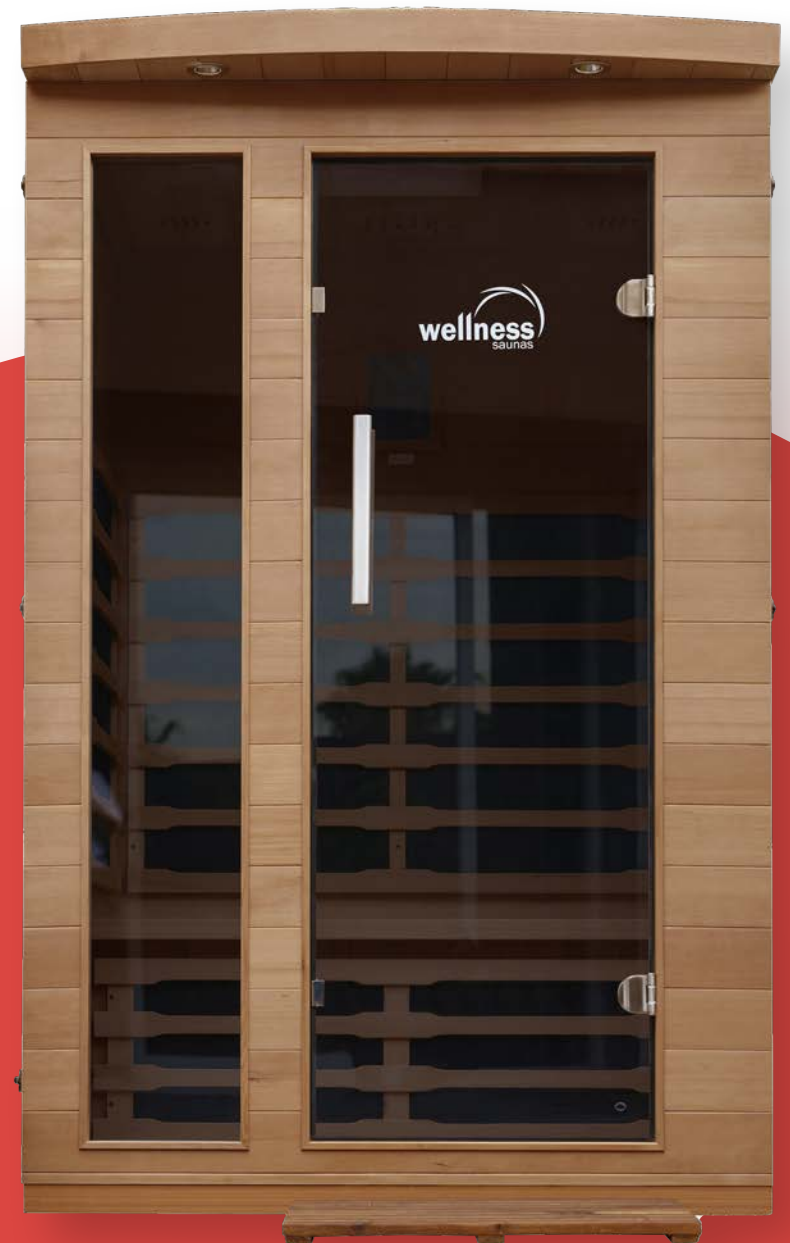

2-3 Person Sauna

This sauna comfortably seats 2 - 3 people, making it a perfect addition to the family home and is constructed from the highest quality A-Grade mahogany wood.

Our infrared technology provides 360° heat exposure from all angles making our saunas more energy efficient and delivering an effective sauna experience every time.

The 2 to 3 Person Sauna is also fitted with our full spectrum heaters which ensure a comfortable and safe sauna experience.

Measurements	1190 x 1040 x 1900mm
Total Seats	3
Material	Mahogany
Heater	Carbon
Power	10amp 240V
Heating Temperature Range	Between 55° to 65° Celsius. Depending on surroundings.

STANDARD INCLUSIONS

External
LED Lighting

Internal Colour
Therapy Lighting

Bluetooth
Audio System

Superior
Control System

Steps shown are not included and are for display purposes only.