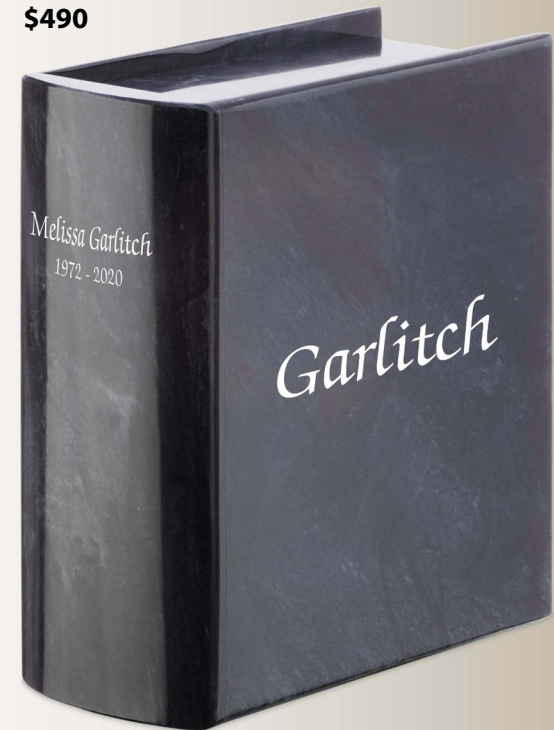

BOOK URN E

Marble Book Urn

Each stone urn offers a unique color and pattern.

P5052 CAMEO

P5053 EBONY

Height	10 ½"
Width	4 ½"
Depth	9"
Cubic Inch	220

$490

$490

$454

$494

ETERNITY URN

Handcrafted stone with tone variations
Each stone urn offers a unique color and pattern.

P5025 WHITE MARBLE E

P5023 BLUE PEARL GRANITE

Height	10"
Depth	4 ¼"
Width	8"
Cubic Inch	195