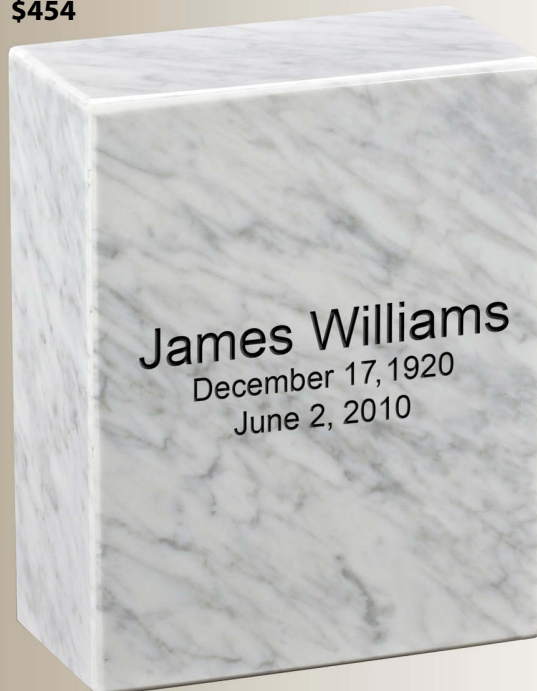

Height	10 ½"
Width	4 ½"
Depth	9"
Cubic Inch	220

\$490

\$490

\$454

\$494

ETERNITY URN

Handcrafted stone with tone variations
Each stone urn offers a unique color and pattern.

P5025 WHITE MARBLE E