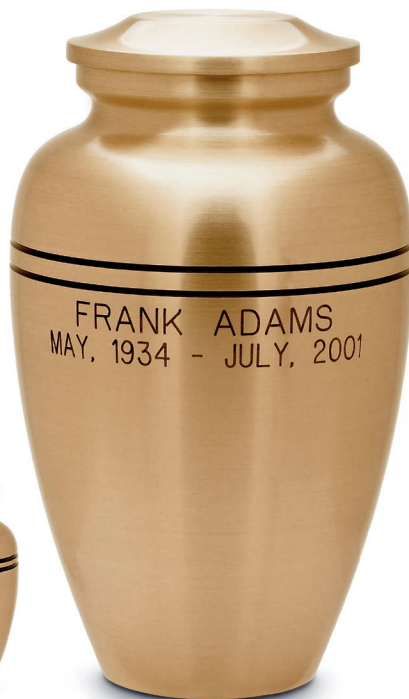

Height	10 ¼"
Diameter	6"
Cubic Inch	171

P540F 5" MEMENTO

Height	5 ½"
Diameter	2 ⅝"
Cubic Inch	14

P540E 3" MEMENTO

Height	2 ⅞"
Diameter	1 ⅞"
Cubic Inch	.61

\$520

\$234

\$1,318