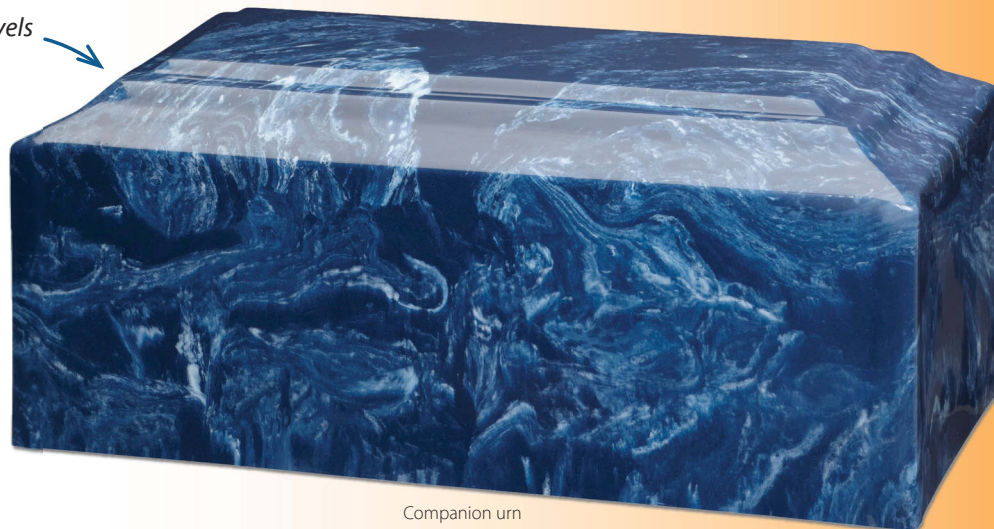

Companion urn

Single continuous top provides more space for engraving on Companion urn.
Includes dual chamber.

Softer molded bevels

Column corners

CLASSIC CULTURED MARBLE E

- P440E AMETHYST
- P440Q CASHMERE GRAY
- P440F COBALT
- P440G EBONY
- P440H EMERALD
- P440 JEWEL™
- P440I MERLOT
- P440A MOONSTONE®
- P440K MYSTIC BLUE
- P440J NAVY
- P440L PINK
- P440T ROSE
- P440B SE ONA™
- P440R SK BLUE
- P440N S ROCCO
- P440 WE GEWOOD
- P440P WHITE
- P440S WIL ROSE

Height	6 ¼"
Width	7 ⅞"
Length	9 ⅜"
Cubic Inch	210

P440 $304

COMPANION CULTURED MARBLE E

- P442E AMETHYST
- P442Q CASHMERE GRAY
- P442F COBALT
- P442G EBONY
- P442H EMERALD
- P442 JEWEL™
- P442I MERLOT
- P442A MOONSTONE®
- P442K MYSTIC BLUE
- P442J NAVY
- P442L PINK
- P442T ROSE
- P442B SE ONA™
- P442R SK BLUE
- P442N S ROCCO
- P4420 WE GEWOOD
- P442P WHITE
- P442S WIL ROSE

Height	6 ½"
Width	8"
Length	15"
Cubic Inch	420

P442 $490

MEMENTO CULTURED MARBLE E

- P441E AMETHYST
- P441Q CASHMERE GRAY
- P441F COBALT
- P441G EBONY
- P441H EMERALD
- P441 JEWEL™
- P441I MERLOT
- P441A MOONSTONE®
- P441K MYSTIC BLUE
- P441J NAVY
- P441L PINK
- P441T ROSE
- P441B SEDONA™
- P441R SKY BLUE
- P441N SYROCCO
- P4410 WEDGEWOOD
- P441P WHITE
- P441S WILD ROSE

Height	2 ½"
Width	2 ½"
Length	3 ½"
Cubic Inch	4

P441 $166