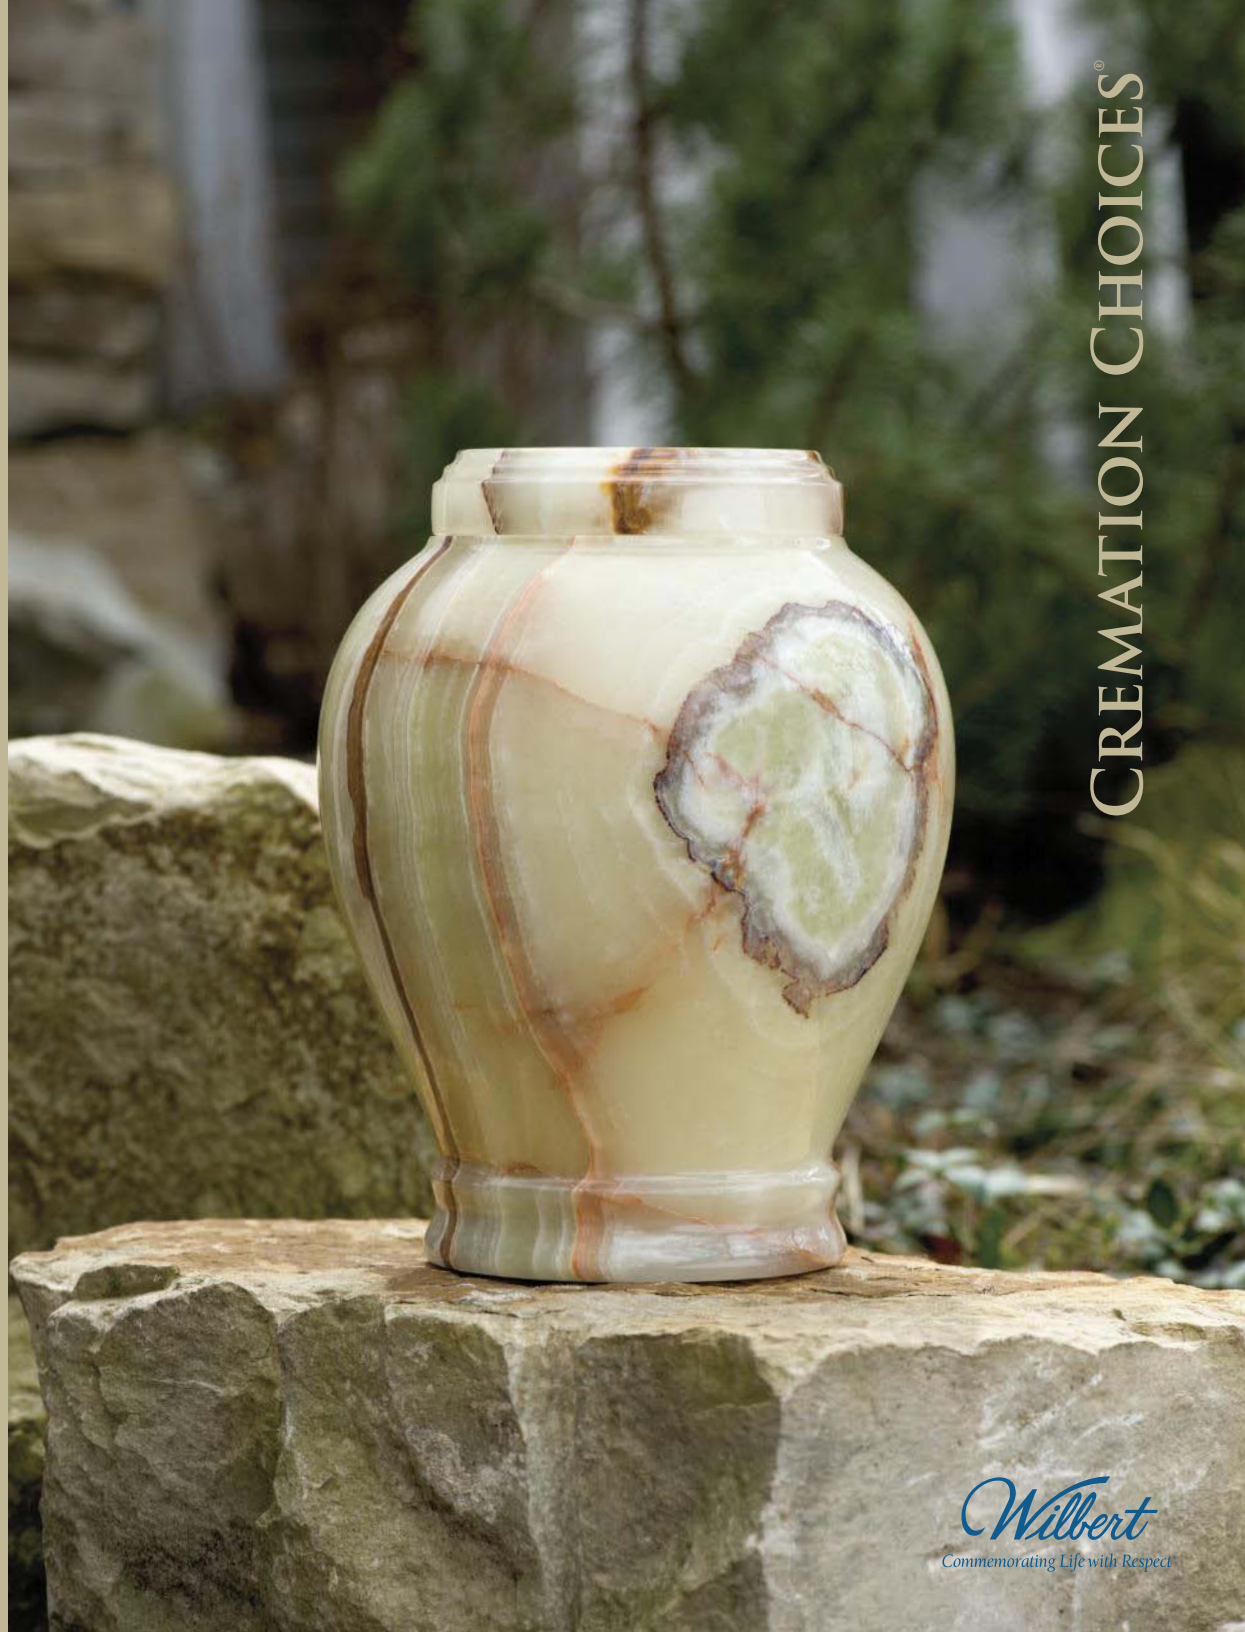

CREMATION CHOICES®

Wilbert
Commemorating Life with Respect