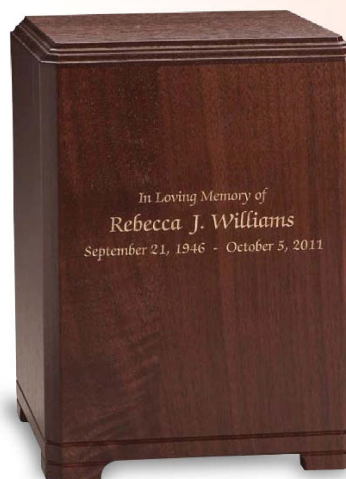

\$452

**CLASSIC ART
VERTICAL** E

Maple with Honey Maple finish

P3036 URN

Height	9 ½"
Width	6 ¾"
Depth	6 ¾"
Cubic Inch	220

\$398

\$402

\$654