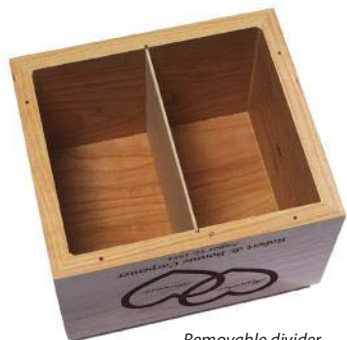

Height	4 3/8"
Width	1 7/8"
Length	6"
Cubic Inch	1.2

TOGETHER FOREVER™ COMPANION [E]

Cherry with natural finish

P3019 URN

Height	7 9/16"
Width	10 1/4"
Length	11 1/2"
Cubic Inch	450

\$988

Removable divider

* © Davis-Whitehall