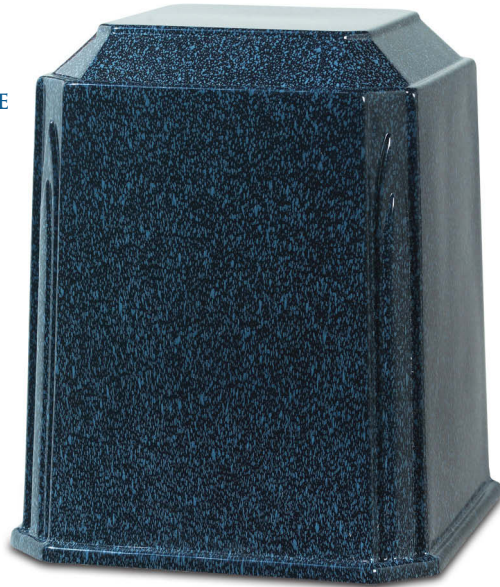

P310 CREAM/GOLD MARBLE

P310WS WHITE/SILVER

Height	9 1/8"
Width	7 3/4"
Length	7 3/4"
Cubic Inch	217

\$320

\$320

\$320

\$320

\$320