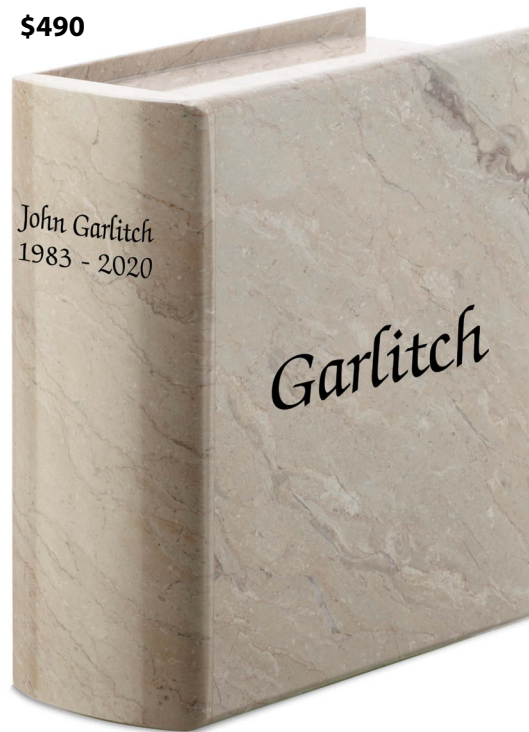

BOOK URN E

Marble Book Urn

Each stone urn offers a unique color and pattern.

P5052 CAMEO

P5053 EBONY

Height	10 ½"
Width	4 ½"
Depth	9"
Cubic Inch	220

$490