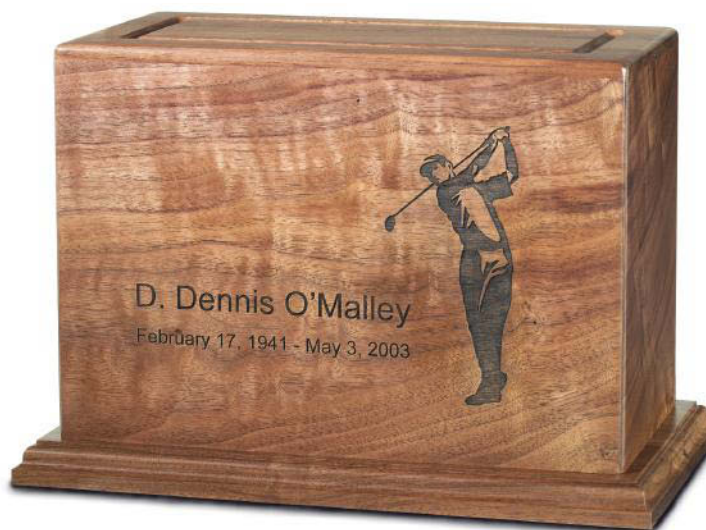

Height	7 11/16"
Width	6 ¾"
Length	11 ¼"
Cubic Inch	208

\$508

VICE PRESIDENTIAL CHERRY FLAG CASE

Solid hardwood construction, cherry finish, beveled glass front with laser-engraved Seal of the United States with removable back