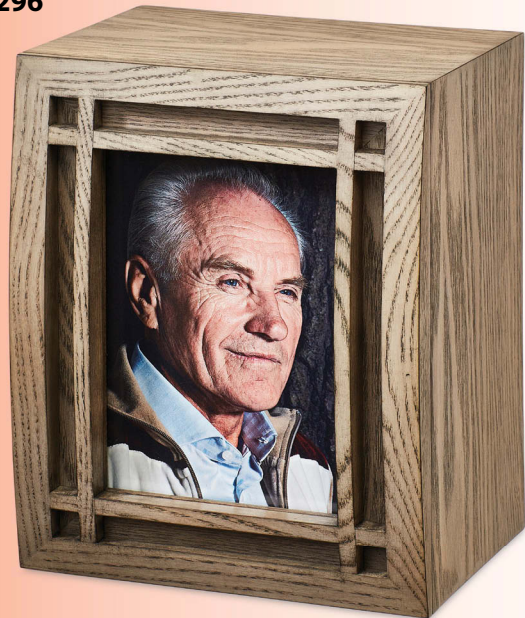

$336

METRO MANTEL PHOTO E

5x7 photo frame urn antique gray finish
As shown on page 10

P3051 URN

Height	11 ½"
Width	7 ¾"
Depth	6"
Cubic Inch	275

$316

METRO MANTEL II E

5x7 photo frame urn with translucent stained black finish on aged silver base

P3028 URN

Height	11 ½"
Width	7 ¾"
Depth	6"
Cubic Inch	275

$296

MISSION PHOTO E

A curved lattice work 5x7 photo frame with seaside gray finish.
Urn can be used vertically or horizontally.

P3052 URN

Height	9 ¾"
Width	7 ¾"
Depth	6 ¼"
Cubic Inch	275