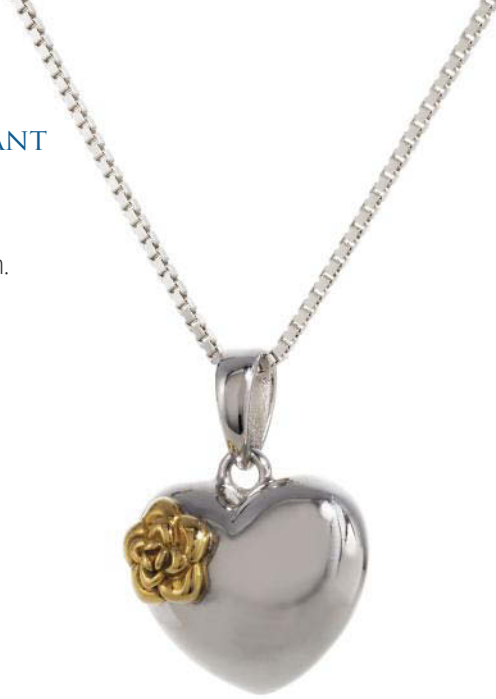

HEART IN BLOOM® PENDANT

Sterling silver with a raised, gold-plated rose in full bloom

20-inch, sterling silver and mirrored box chain.
Screw-on back. Can hold cremated remains.

P630B $850

Height	7/8"
Width	7/8"
Cubic Inch	<1