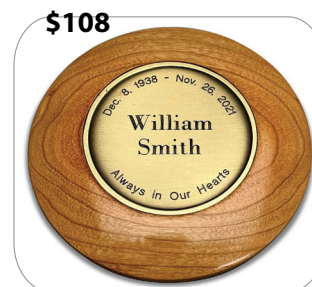

P3058 URN

Height	9 1/2"
Diameter	7 1/2"
Cubic Inch	215

CHERRY LID
FOR WALNUT URN [E]

Engraving on lid with emblem
P3060