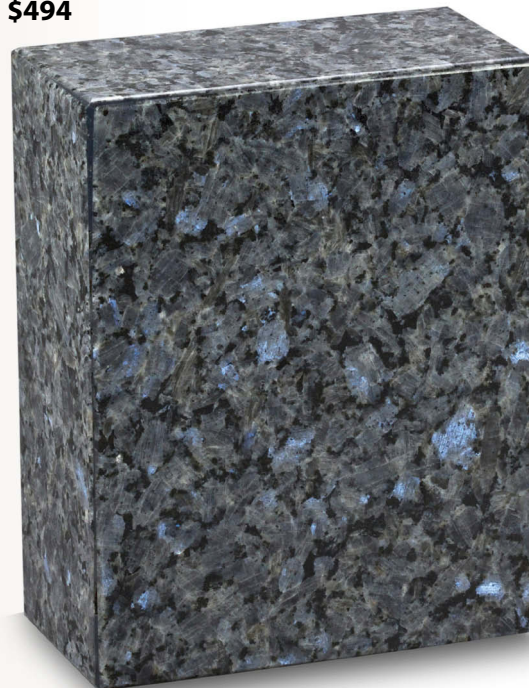

Height	10 ½"
Width	4 ½"
Depth	9"
Cubic Inch	220

\$490

\$490

\$454

\$494

ETERNITY URN

Handcrafted stone with tone variations
Each stone urn offers a unique color and pattern.

P5025 WHITE MARBLE E