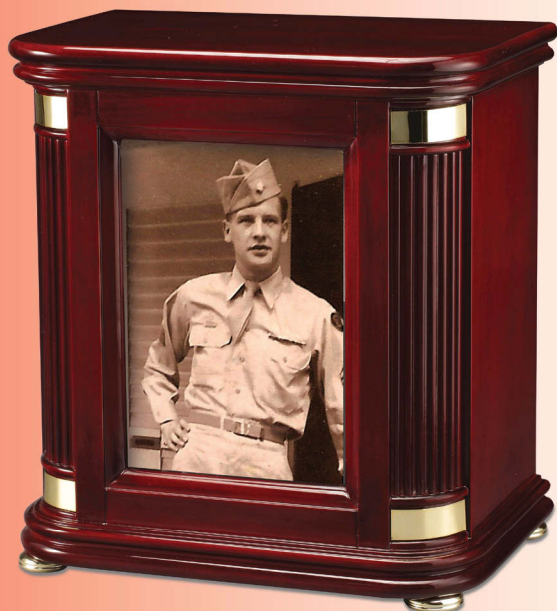

CROSS FOR FAITH CHERRY URN E

Additional keepsake cross. Inset on back for hanging. Does not hold cremains.

P3027

Height	5 ½"
Width	4"

\$498

Plastic Insert included

HOWARD MILLER

HONOR E