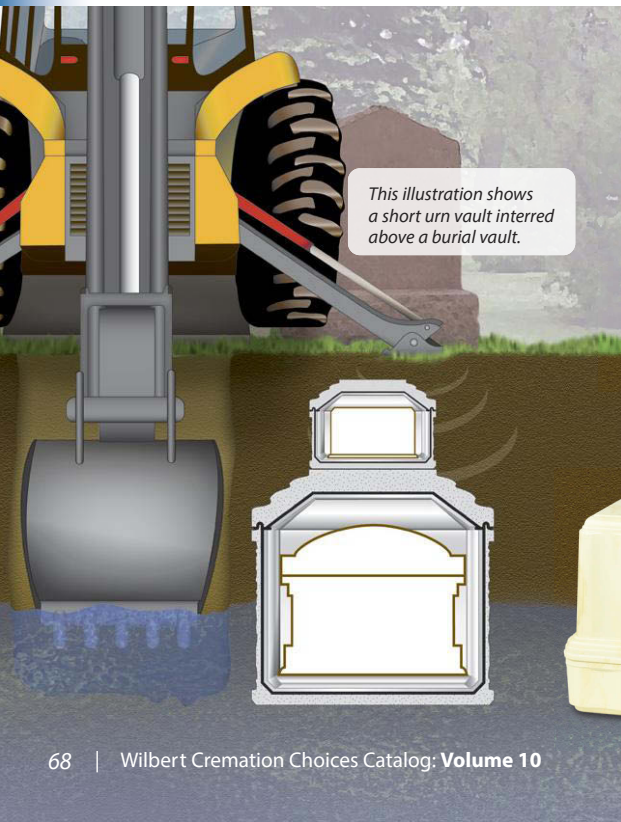

WEIGHT

Base	46 lbs

* Monticello Variance

Height	12"

This illustration shows a short urn vault interred above a burial vault.