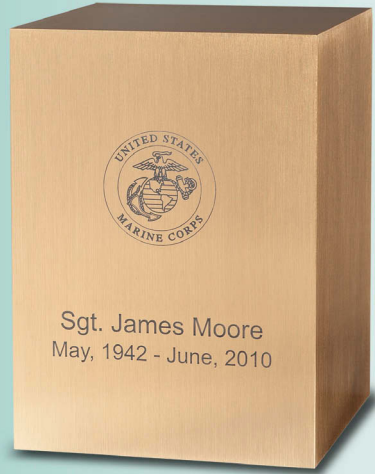

Noble urn with U.S. Marine Corps engraving