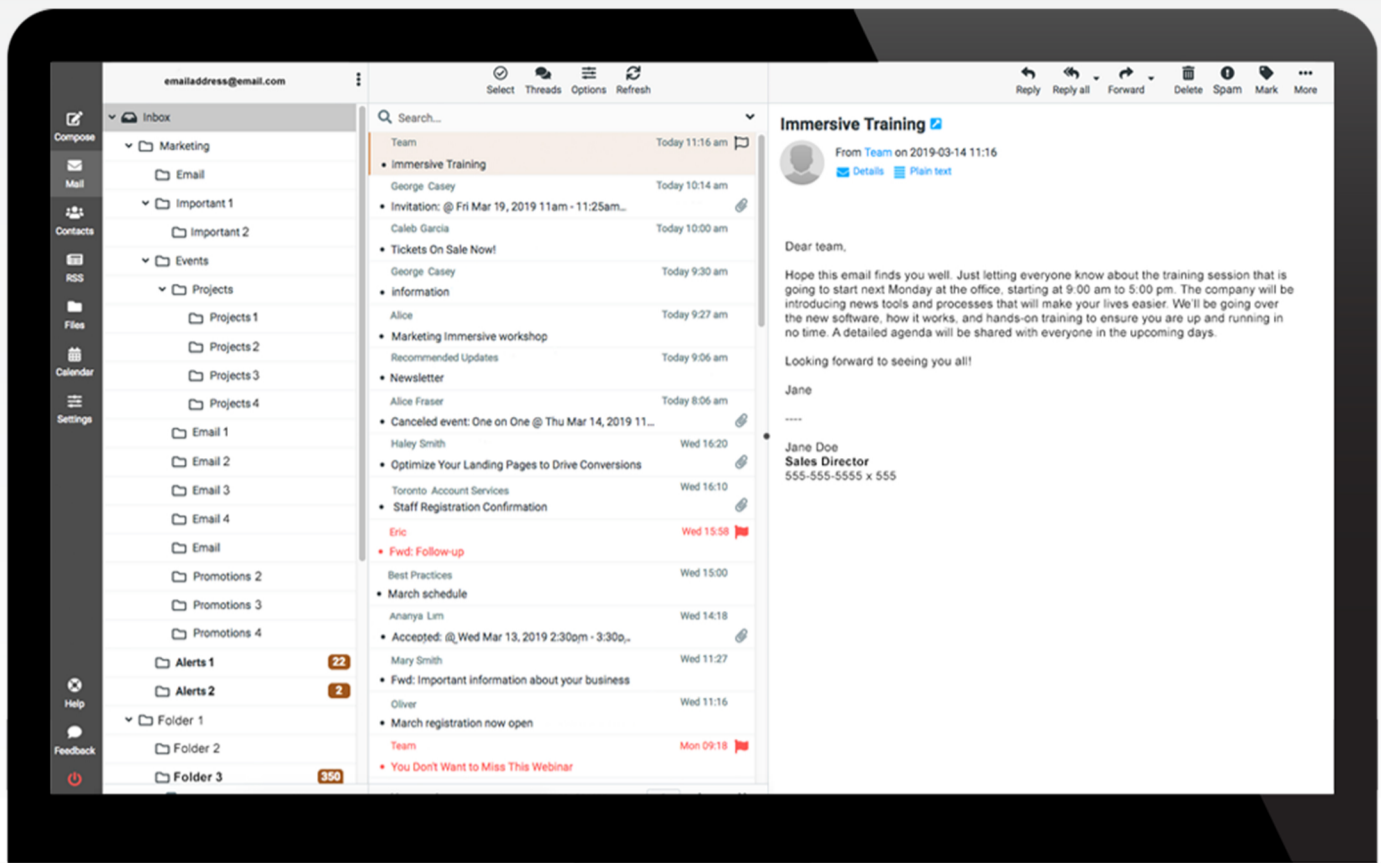

A modern Webmail.

Our Webmail boasts a mobile-responsive interface with intuitive workflows that make it easy to compose emails, manage contacts, organise important events, and more.

Webmail at a glance

Get more done

All the tools and functionalities you need, accessible through sleek workflows and intuitive menu organisation.

Refined calendar experience

Staying organized is easy, with an intuitive calendar design that syncs with Android, Gmail, Mac OS X, iOS 5+, and Outlook.

Email on the go

Whether on a smartphone or tablet, our mobile-friendly interface makes managing email on the go a breeze.