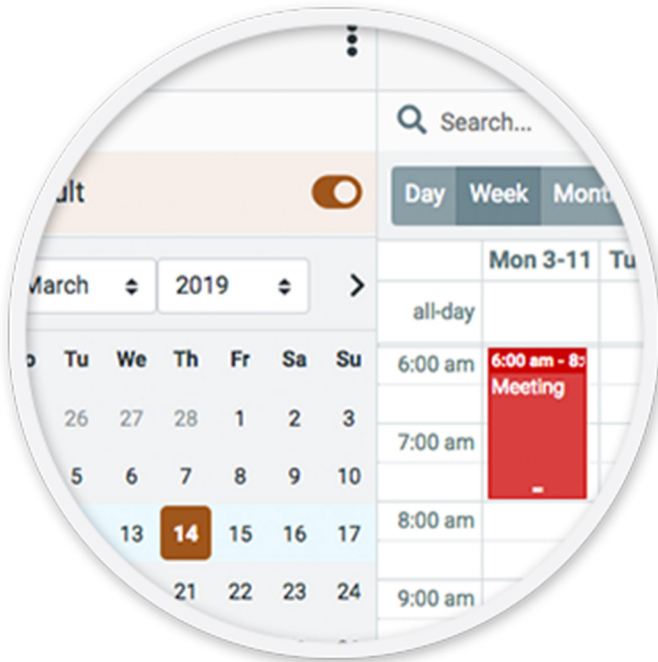

A modern Webmail.

Our Webmail boasts a mobile-responsive interface with intuitive workflows that make it easy to compose emails, manage contacts, organise important events, and more.

Webmail at a glance

Get more done

All the tools and functionalities you need, accessible through sleek workflows and intuitive menu organisation.

Refined calendar experience

Staying organized is easy, with an intuitive calendar design that syncs with Android, Gmail, Mac OS X, iOS 5+, and Outlook.