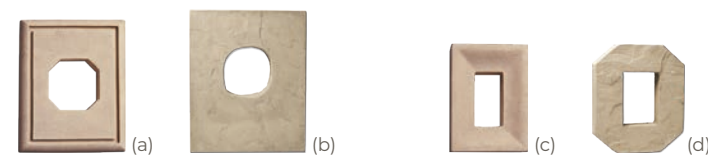

TEXTURED COLUMN CAPS  
Cap peak approx. 5.5"H.  
Available in 3 sizes:  
26" x 26" (2.5"H sides)  
22" x 22" (2.5"H sides)  
18" x 18" (2.5"H sides)

WALL CAPS  
Wall Caps approx. 2.25" thick.  
Available in 3 sizes:  
37" x 12"  
37" x 9"  
37" x 6"

HEARTHSTONE  
20"L x 20"D x 2"H

WAINSCOT SILL STRAIGHT  
19.75"L x 3"D x 2"H (face)  
to 2.5"H (back)

UTILITY ACCENTS

LIGHTBOXES  
Approx. 1.75" thick  
(a) 8" x 10"  
(b) 9.5" x 11"

ELECTRICAL BOXES  
(c) 6" x 8" (approx. 2" thick)  
(d) 8" x 8" (approx. 1.75" thick)