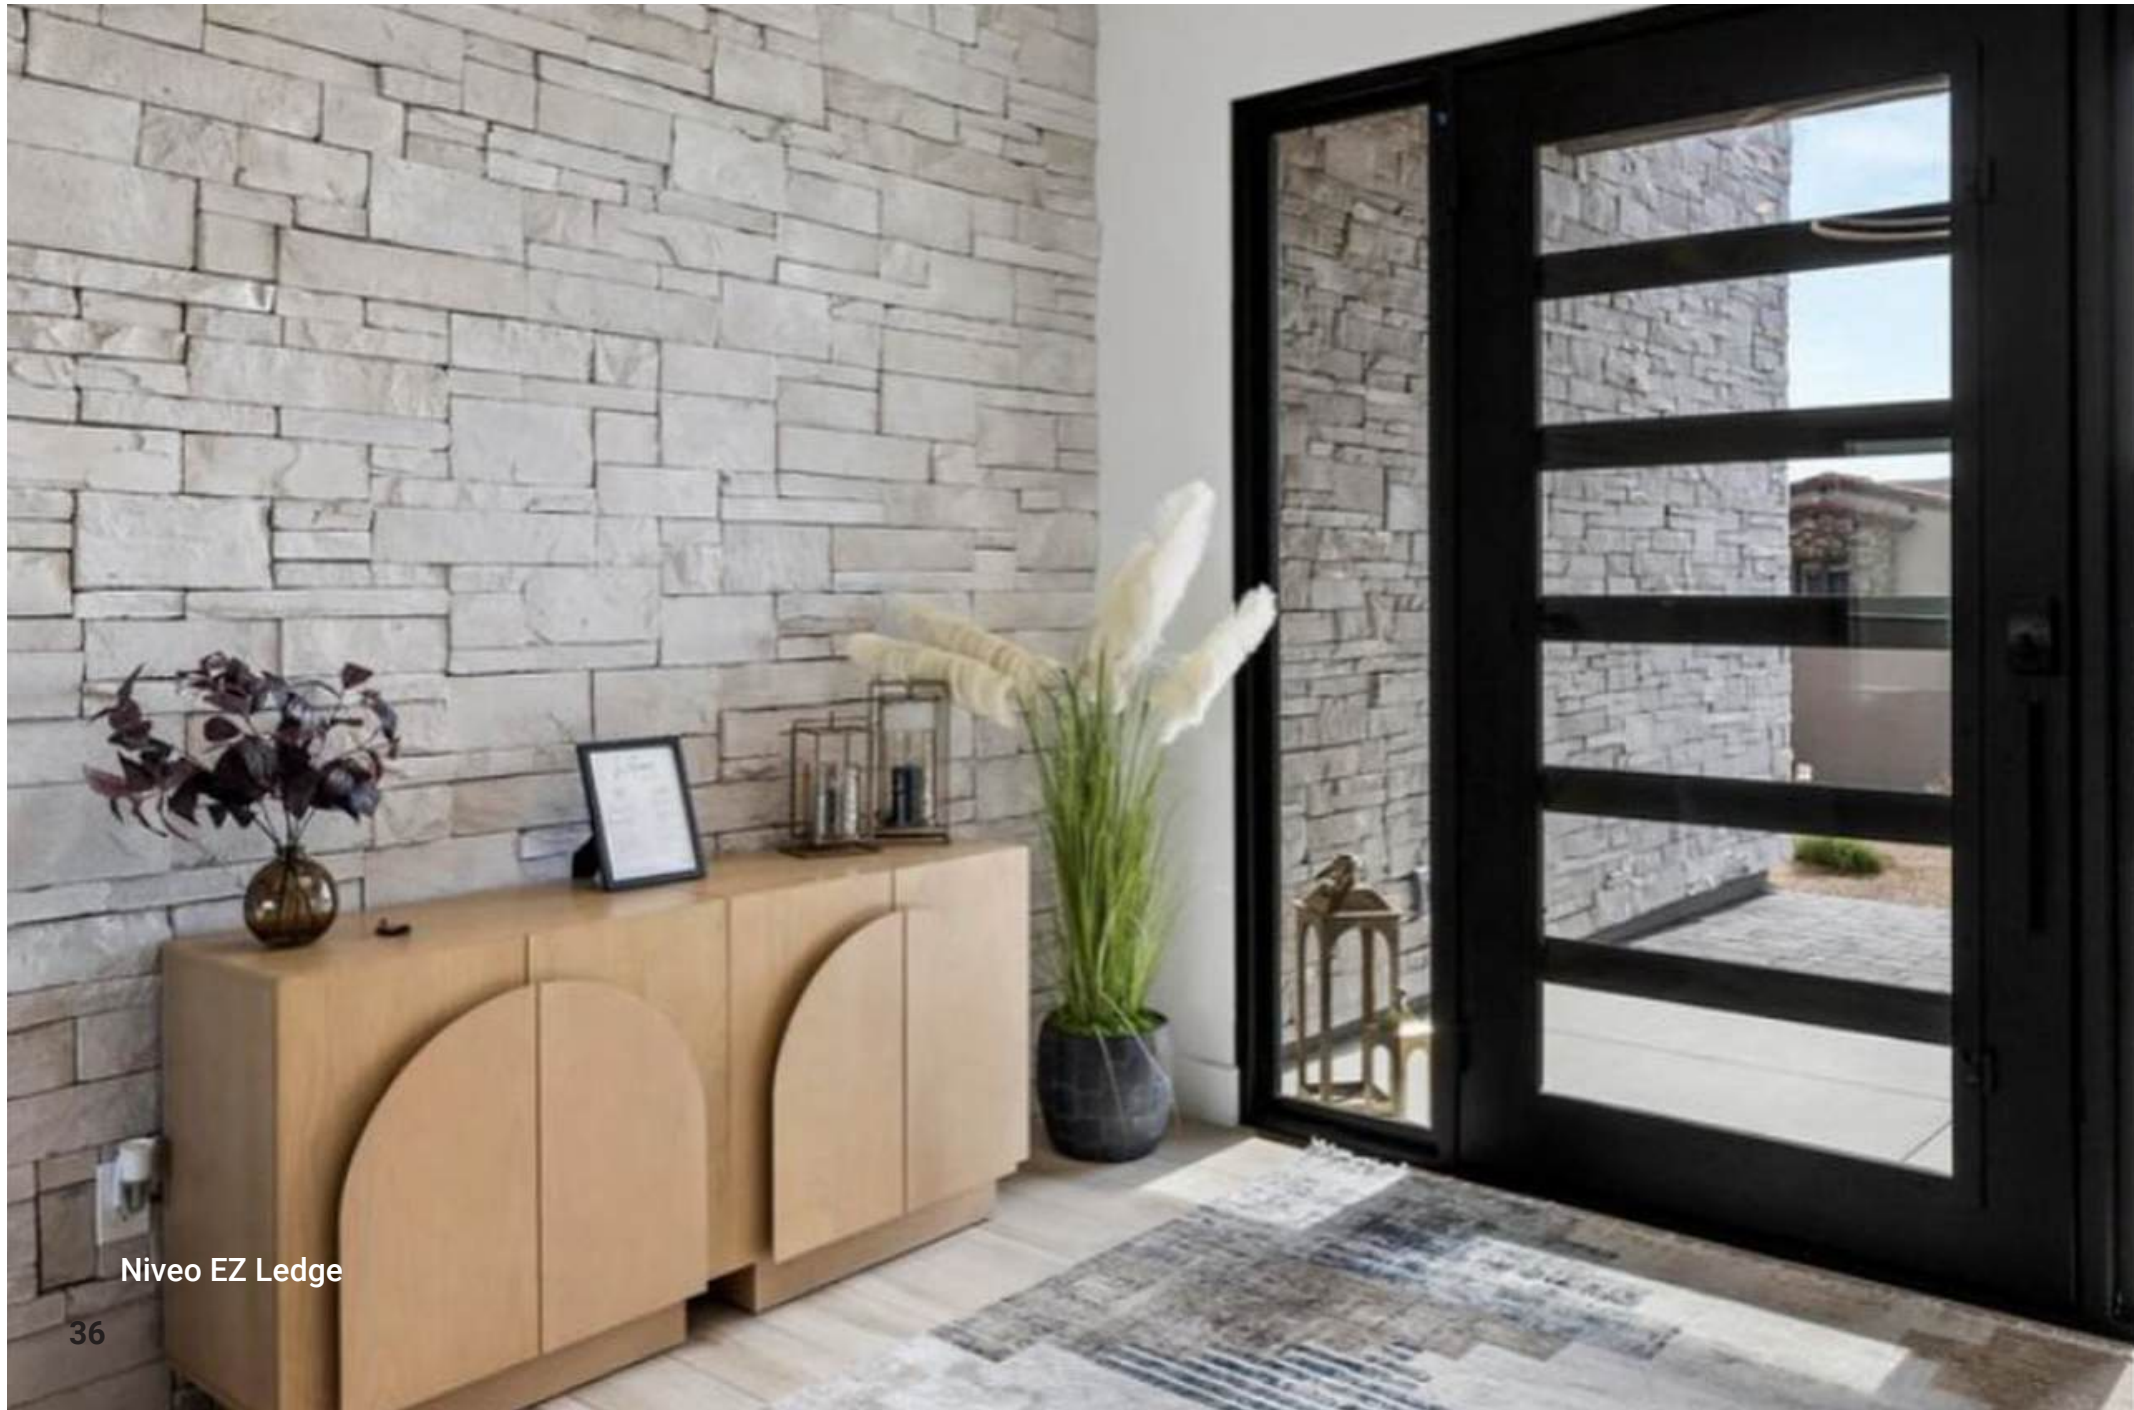

EZ LEDGE

Niveo EZ Ledge