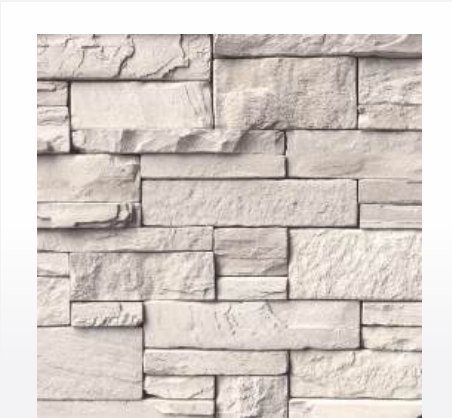

Niveo EZ Ledge