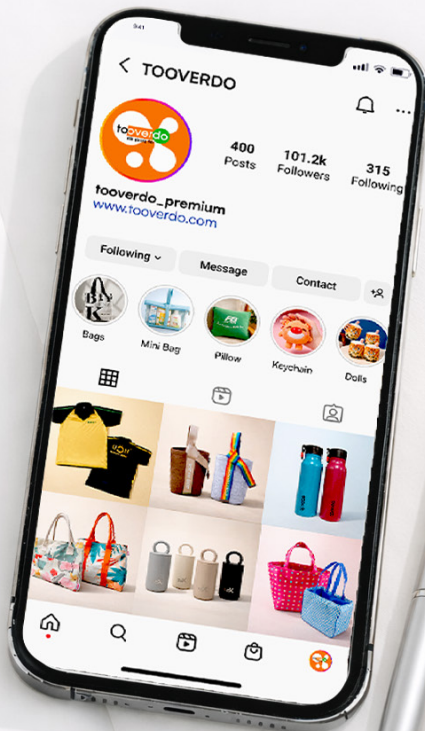

## ELEVATED GIFTING FOR MODERN BRANDS

Where premium quality begins  
with strong brand values

Years  
**20+**

Production  
**80%**

Delivery  
**100%**