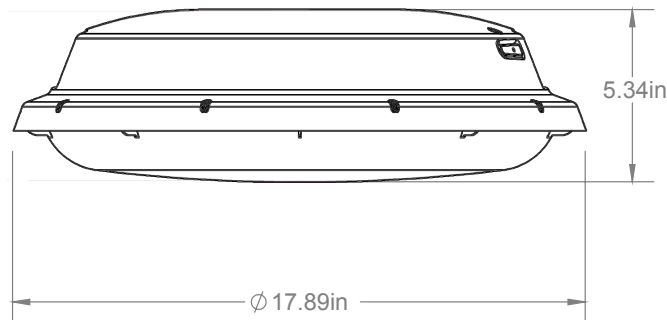

CERTIFICATIONS

DIMENSIONAL DRAWING