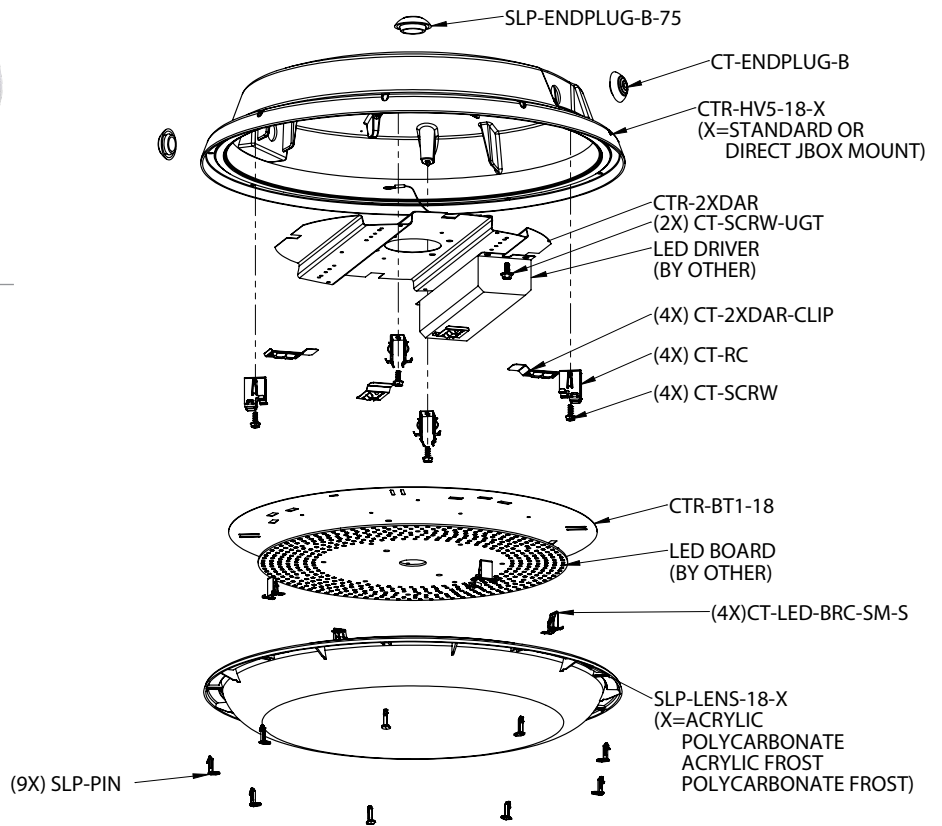

CITADEL ROUND

LED VAPOR TIGHT ROUND LIGHT FIXTURE

DESCRIPTION

Vapor Tight construction with IP69 rating provides maximum protection against high-pressure water jets, steam cleaning, and harsh chemicals.

APPLICATIONS

CERTIFICATIONS

DIMENSIONAL DRAWING

CITADEL ROUND

LED VAPOR TIGHT ROUND LIGHT FIXTURE

MOUNTING OPTIONS

Hook (SLP-HOOK)

J-Box Option
Housing (CTR-HV5-18-PIP-JB)
Gasket (SLP-GSK-JBX)

Pendant
1/2" (CT-DCB-50)

Pendant
3/4" (CT-DCB-75)

PINSERT™ SYSTEM

Push to insert
x9 (SLP-PIN)

EXPLOSION DIAGRAM

1400 S Old Highway 141
Fenton, MO 63026
636.600.4084

sales@slplighting.com
www.slplighting.com

Contact customer support for all product options.
Note: Product specifications and details subject to change without notification.