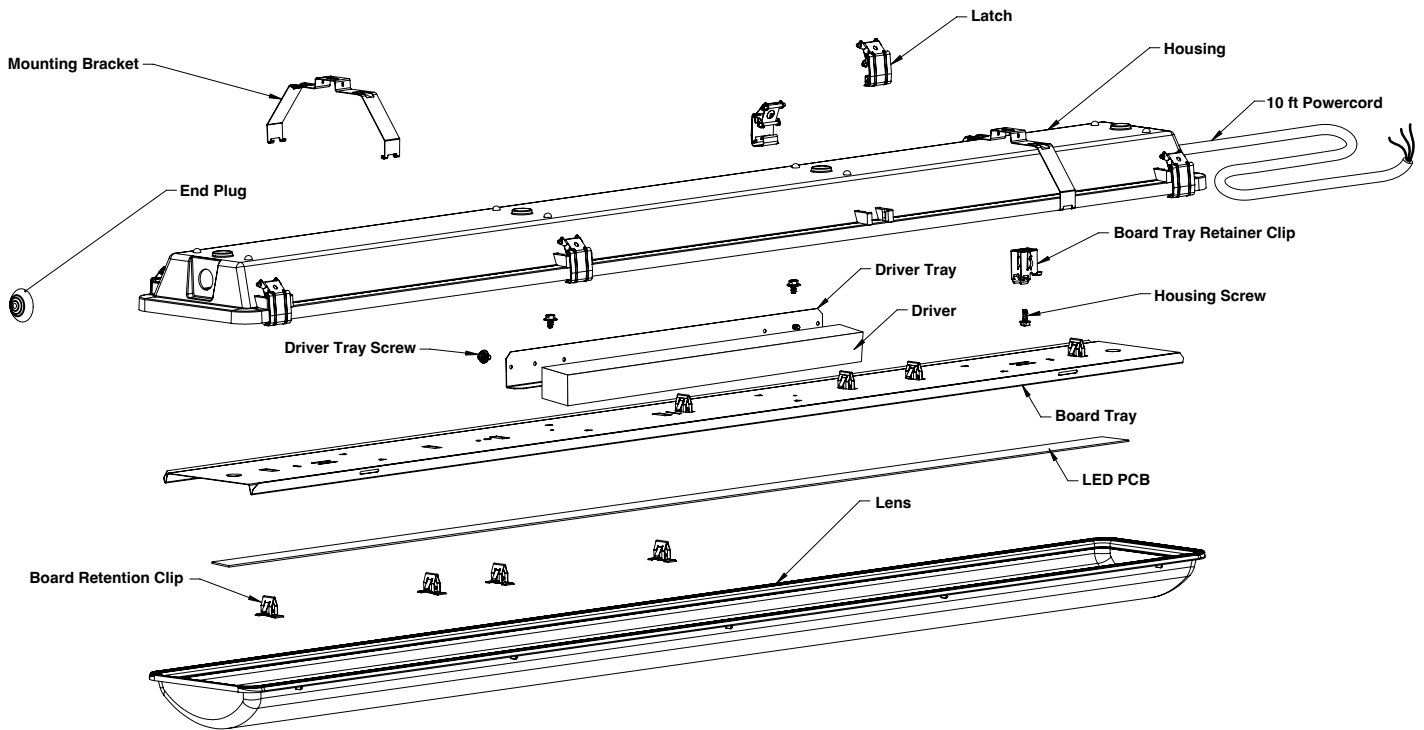

Type _____
Project _____
Date _____

Citadel2™ 8 Ft. Vapor Tight Linear LED Light

Description

The Citadel2™ 8 Ft. Vapor Tight Linear LED Light is engineered for the harshest environments. Constructed from impact-resistant fiberglass with a poured-in-place gasket, this fixture achieves IP65, IP66, IP67, and NEMA 4X ratings to withstand moisture, dust, and high-pressure washdowns. NSF-certified for food processing, it delivers reliable performance in freezers, parking garages, chemical plants, and manufacturing facilities where durability isn't optional.

Type _____
 Project _____
 Date _____

Installation

- Multiple mounting options: surface brackets, pendant, or 45°.
- Stainless steel mounting hardware included with fixture.
- Tool-free lens and tray access for quick maintenance.
- Hub configurations available in 1/2" or 3/4" NPT.
- Continuous row mounting capability for seamless light runs.

Dimensional Diagram

Component Assembly View (4 Ft. Fixture Example)

Specification Sheet
Citadel™ 2

Type _____
Project _____
Date _____

General Specifications

Physical	Value
Dimensions (L x W x H)	100" x 6.77" x 4.21"
Weight / Housing Material	X lbs* / UL 5VA Fiberglass
Lens Material	Acrylic or Polycarbonate
Lens Options	Clear, FR50 Frosted
Lens Profiles	Lineal Ribbed, Smooth
Electrical	Value
Input	120-277 VAC (Universal)
High Voltage Option	347-480 VAC
Frequency	50/60 Hz
Power Factor	>0.90
Dimming / Option	0-10V Standard / Dim-to-off
Performance	Value
Lumen Packages	10,000 - 24,000 lumens
Wattage Range	71W - 171W
Efficacy	Up to 140 lm/W
CCT Options	3000K, 3500K, 4000K, 5000K, Selectable 35K-40K-50K
CRI	80 (Standard), 90 (Optional)
Operating Temp	-40°F to 131°F (-40°C to 55°C)
Environmental	Value
IP Rating	IP65, IP66, IP67
NEMA Rating	4X
NSF	Certified (Near Food Safe)
UL Listing	Wet Location, UL 1598
Warranty	5 Year**
Mounting	Value
Mounting Option	Surface, Pendant, 45° Angle
Hub Sizes	½" NPT, ¾" NPT
Continuous Row	Yes