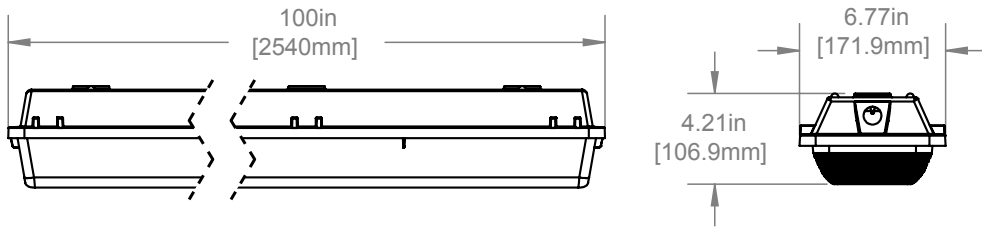

Dimensional Diagram

Component Assembly View (4 Ft. Fixture Example)

Specification Sheet
Citadel™ 2

Type _____
Project _____
Date _____

General Specifications

Physical	Value
Dimensions (L x W x H)	100" x 6.77" x 4.21"
Weight / Housing Material	X lbs* / UL 5VA Fiberglass
Lens Material	Acrylic or Polycarbonate
Lens Options	Clear, FR50 Frosted
Lens Profiles	Lineal Ribbed, Smooth
Electrical	Value
Input	120-277 VAC (Universal)
High Voltage Option	347-480 VAC
Frequency	50/60 Hz
Power Factor	>0.90
Dimming / Option	0-10V Standard / Dim-to-off
Performance	Value
Lumen Packages	10,000 - 24,000 lumens
Wattage Range	71W - 171W
Efficacy	Up to 140 lm/W
CCT Options	3000K, 3500K, 4000K, 5000K, Selectable 35K-40K-50K
CRI	80 (Standard), 90 (Optional)
Operating Temp	-40°F to 131°F (-40°C to 55°C)
Environmental	Value
IP Rating	IP65, IP66, IP67
NEMA Rating	4X
NSF	Certified (Near Food Safe)
UL Listing	Wet Location, UL 1598
Warranty	5 Year**
Mounting	Value
Mounting Option	Surface, Pendant, 45° Angle
Hub Sizes	½" NPT, ¾" NPT
Continuous Row	Yes