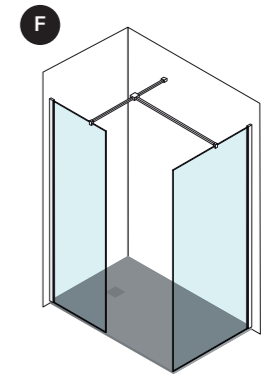

- Two panels
- T Configuration straight support bars