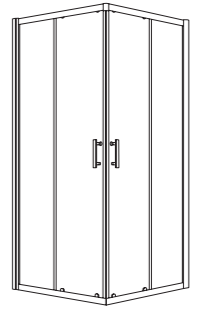

Corner Entry