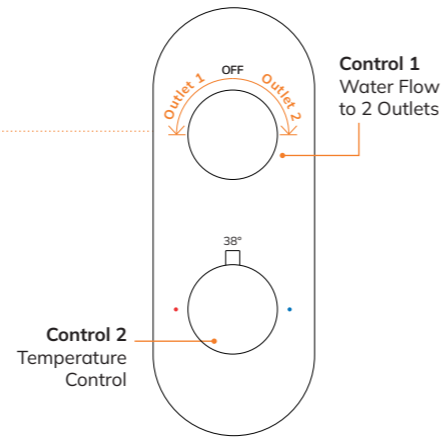

Dual Control - 2 Outlet Shower Valve

Similar to the single outlet valve, but with an inbuilt 2 way diverter that allows you to switch water flow between two different outlets.

Dual Control - 3 Outlet Shower Valve

These valves come with an inbuilt 3 way diverter that allows you to switch water flow between three different outlets.