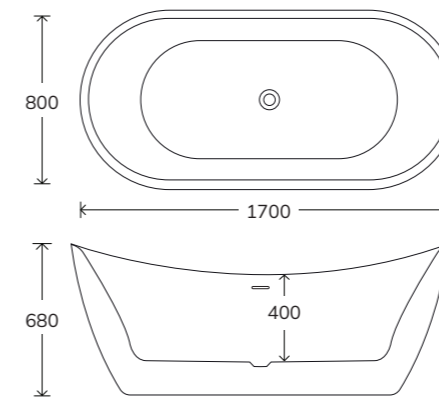

Includes waste and overflow

The LYRA freestanding bath is a beautifully sculpted double-ended slipper bath that exudes elegance and sophistication. Its gracefully raised ends and swooping central dip create a striking silhouette, blending classic charm with contemporary design. The LYRA freestanding bath is the perfect centrepiece for a luxurious bathroom, offering a balance of comfort and style. Choose from a range of colour options for the bath's exterior to create a look that perfectly complements your space.

White Freestanding Bath		Custom Colour Freestanding Bath	
UBA00051	£1955	UBA00065	£2870