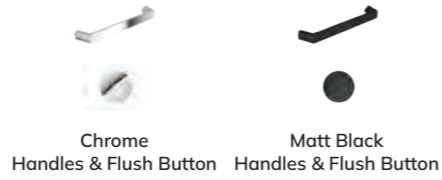

CORTA \ 100cm L Shape

Short Projection