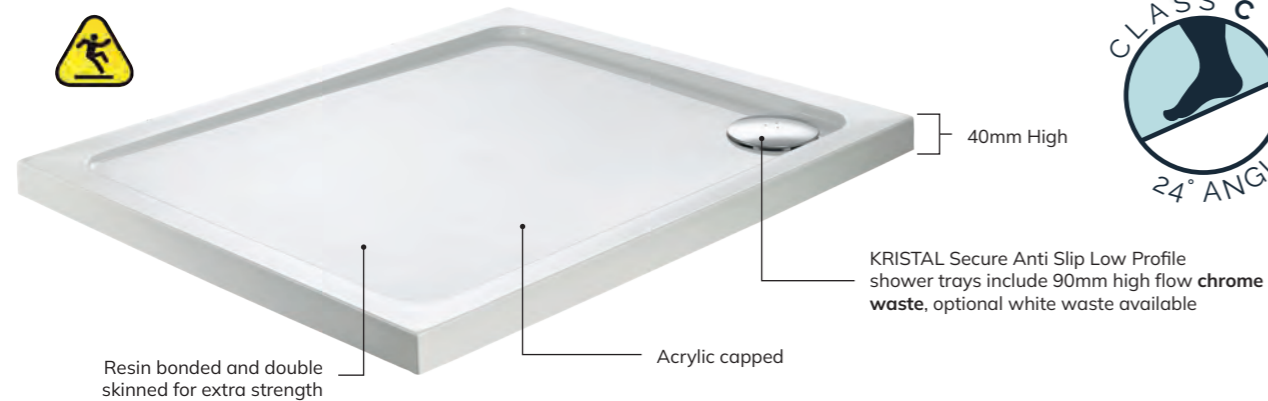

KRISTAL Secure

Low Profile Class C Anti Slip Shower Trays

Introducing the Kristal Secure range of shower trays, designed with Class C Anti-Slip technology to deliver unparalleled safety and comfort in your bathroom. Class C Anti-Slip is the highest certification for slip resistance, ensuring optimal protection against slips and falls, even when the surface is wet and soapy. This advanced anti-slip feature provides

peace of mind for homeowners, particularly for households with young children, elderly family members, or individuals with mobility issues. With the Kristal Secure shower tray, you can enjoy a luxurious shower experience while prioritising health and safety, combining resilience and style seamlessly to elevate your home's bathroom environment.

Shower Trays

KRISTAL SECURE Low Profile Anti Slip Quadrant

(Radius 550mm)

Width	Length	Code	Price
800	800	UST00259	£360
900	900	UST00260	£360
1000	1000	UST00261	£495

KRISTAL SECURE Low Profile Anti Slip Offset Quadrant

(Radius 550mm)

Width	Length	Left Hand	Right Hand	Price
800	1000	UST00262	UST00263	£470
800	1200	UST00264	UST00265	£480
900	1200	UST00266	UST00267	£495

Offset quadrant shower trays are available in left or right hand, Right hand shown here.

KRISTAL SECURE Low Profile Anti Slip Square

Width	Length	Code	Price
700	700	UST00222	£290
760	760	UST00223	£305
800	800	UST00224	£300
900	900	UST00225	£355
1000	1000	UST00226	£480

KRISTAL SECURE Low Profile Anti Slip Rectangle

Width	Length	Code	Price
700	800	UST00227	£405
	900	UST00228	£390
	1000	UST00231	£415
760	1200	UST00238	£455
	900	UST00229	£390
	1000	UST00232	£415
800	1100	UST00235	£435
	1200	UST00239	£455
	900	UST00230	£390
900	1000	UST00233	£415
	1100	UST00236	£435
	1200	UST00240	£455
900	1000	UST00234	£415
	1100	UST00237	£435
	1200	UST00241	£455

KRISTAL SECURE Low Profile Anti Slip LARGE Rectangle

Width	Length	Code	Price
700	1400	UST00243	£640
	1500	UST00246	£665
	1600	UST00250	£685
760	1700	UST00254	£885
	1500	UST00247	£665
	1600	UST00251	£685
800	1700	UST00255	£885
	1300	UST00242	£680
	1400	UST00244	£640
900	1500	UST00248	£665
	1600	UST00252	£685
	1700	UST00256	£885
900	1400	UST00245	£640
	1500	UST00249	£665
	1600	UST00253	£685
	1700	UST00257	£885

90mm High Flow Shower Waste **£45**

○ Matt White SLPT0111

KRISTAL Secure Low Profile Anti Slip