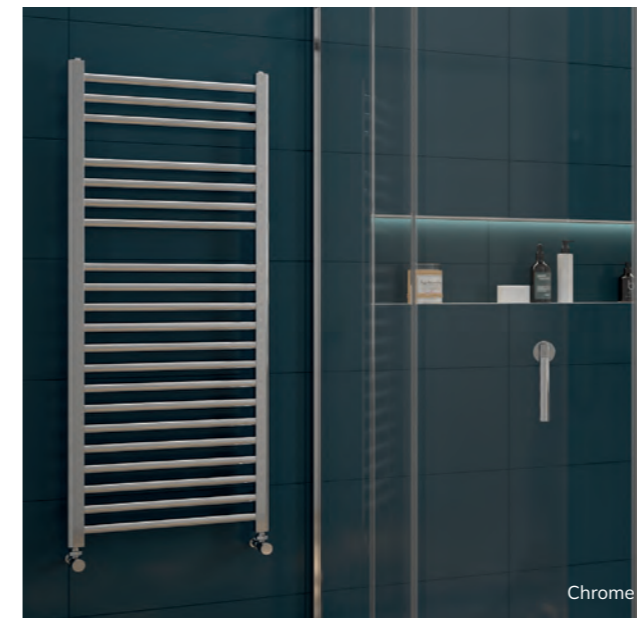

Finish/Colour	Code	Pipe Centre	BTU Δt50	BTU Δt30	Price
Chrome	UHT00001	450	1221	628	£495
Black	UHT00002	450	1811	952	£495
Brushed Gold	UHT00003	450	1221	628	£595
Brushed Nickel	UHT00004	450	1221	628	£595