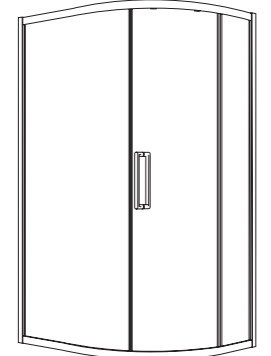

Single Door Offset Quadrant