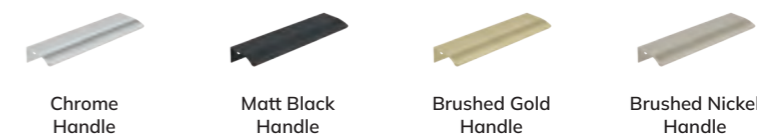

STOCKHOLM

50cm \ Wall Hung \ 1 Drawer

Short Projection

NOTE: Price includes Unit, Basin & Handle(s)

	Gloss White		CWST50WH	BWST50WH	GWST50WH	UF1514
	Matt Black		UF0740	UF0741	UF0742	UF1515
	Cashmere Pink Matt		UF0743	UF0744	UF0745	UF1516
	Morning Sky Blue Matt		UF0746	UF0747	UF0748	UF1517
	Ocean Blue Matt		CWST50OB	BWST50OB	GWST50OB	UF1518
	Khaki Matt		CWST50KH	BWST50KH	GWST50KH	UF1519
	Arctic Grey Matt		CWST50AG	BWST50AG	GWST50AG	UF1520
	Midnight Grey Matt		CWST50MN	BWST50MN	GWST50MN	UF1521
Ceramic basin 1 soft close drawer W500 x D380mm £555						

50cm \ Wall Hung \ 2 Door

Short Projection

NOTE: Price includes Unit, Basin & Handle(s)

	Gloss White		UF0749	UF0750	UF0751	UF1522
	Matt Black		UF0770	UF0771	UF0772	UF1523
	Cashmere Pink Matt		UF0767	UF0768	UF0769	UF1524
	Morning Sky Blue Matt		UF0761	UF0762	UF0763	UF1525
	Ocean Blue Matt		UF0764	UF0765	UF0766	UF1526
	Khaki Matt		UF0758	UF0759	UF0760	UF1527
	Arctic Grey Matt		UF0755	UF0756	UF0757	UF1528
	Midnight Grey Matt		UF0752	UF0753	UF0754	UF1529
Ceramic basin 2 soft close doors W500 x D380mm £485						

50cm \ Floorstanding \ 2 Drawer

Short Projection

NOTE: Price includes Unit, Basin & Handle(s)

	Gloss White		CDST50WH	BDST50WH	GDST50WH	UF1530
	Matt Black		UF0842	UF0843	UF0844	UF1531
	Cashmere Pink Matt		UF0845	UF0846	UF0847	UF1532
	Morning Sky Blue Matt		UF0848	UF0849	UF0850	UF1533
	Ocean Blue Matt		CDST50OB	BDST50OB	GDST50OB	UF1534
	Khaki Matt		CDST50KH	BDST50KH	GDST50KH	UF1535
	Arctic Grey Matt		CDST50AG	BDST50AG	GDST50AG	UF1536
	Midnight Grey Matt		CDST50MN	BDST50MN	GDST50MN	UF1537
Ceramic basin 2 soft close drawers W500 x D380mm £745						

50cm \ Floorstanding \ 2 Door

Short Projection

NOTE: Price includes Unit, Basin & Handle(s)

	Gloss White		CFST50WH	BFST50WH	GFST50WH	UF1538
	Matt Black		UF0833	UF0834	UF0835	UF1539
	Cashmere Pink Matt		UF0836	UF0837	UF0838	UF1540
	Morning Sky Blue Matt		UF0839	UF0840	UF0841	UF1541
	Ocean Blue Matt		CFST50OB	BFST50OB	GFST50OB	UF1542
	Khaki Matt		CFST50KH	BFST50KH	GFST50KH	UF1543
	Arctic Grey Matt		CFST50AG	BFST50AG	GFST50AG	UF1544
	Midnight Grey Matt		CFST50MN	BFST50MN	GFST50MN	UF1545
Ceramic basin 2 soft close doors W500 x D380mm £610