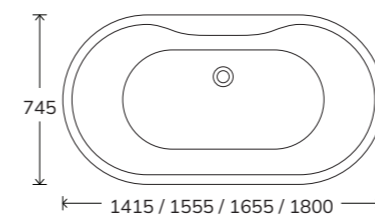

The ANDREA freestanding bath is a beautifully curved design that exudes elegance and comfort. Available in four sizes and compatible with Air Jet System, it offers versatility and a luxurious bathing experience. Additionally, the bath's exterior can be customised with your choice of colour, allowing you to personalise it to match your unique style. Its smooth contours and timeless aesthetic make the ANDREA a perfect choice for refined style and relaxation.