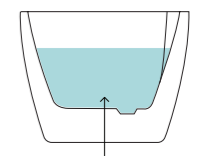

Includes waste and overflow

Aqua Light
GGILUXPC **£305**

ANDREA

The ANDREA freestanding bath is a beautifully curved design that exudes elegance and comfort. Available in four sizes and compatible with Air Jet System, it offers versatility and a luxurious bathing experience. Additionally, the bath's exterior can be customised with your choice of colour, allowing you to personalise it to match your unique style. Its smooth contours and timeless aesthetic make the ANDREA a perfect choice for refined style and relaxation.