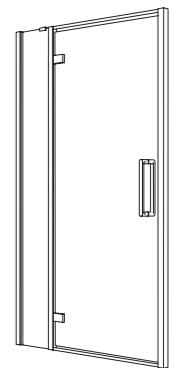

Hinged & Inline