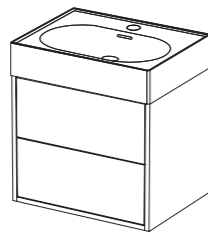

60cm

2 Drawer Vanity Units

£795

PULSE

- Includes Ceramic Basin
- W600 x D460

Unit

	Gloss White	UF2237
	City Stone	UF2238
	Metro Blaze	UF2239
	Parkland	UF2240
	Riverside	UF2241