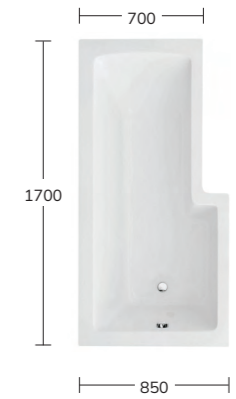

- Includes Fixed Bath Screen & Front Bath Panel
- Available in Left or Right Hand (Left Hand shown)
- Internal Depth: 385mm
- Capacity: 180L

Standard Bath	£910
Left Hand	SANLSBL
Right Hand	SANLSBR

Clear Shield water repellent glass, preventing limescale, dirt, and soap buildup for easy cleaning

END Panel
Code: SANPLEND
£145