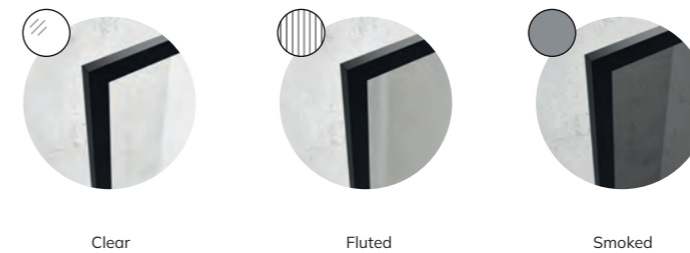

Sizes

- 800mm
- 900mm
- 1000mm
- 1200mm

Frames

Glass

Support Bars

Stabilising Bar

Ceiling Support Bar

Optional Angled Support Bar