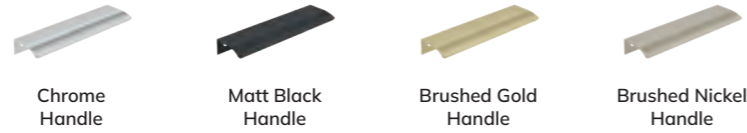

STOCKHOLM

60cm \ Wall Hung \ 2 Drawer

NOTE: Price includes Unit, Basin & Handle(s)

  Ceramic basin 2 soft close drawers W600 x D450mm £745	Gloss White		CWST60WH	BWST60WH	GWST60WH	UF1546
	Matt Black		UF0797	UF0798	UF0799	UF1547
	Cashmere Pink Matt		UF0800	UF0801	UF0802	UF1548
	Morning Sky Blue Matt		UF0803	UF0804	UF0805	UF1549
	Ocean Blue Matt		CWST60OB	BWST60OB	GWST60OB	UF1550
	Khaki Matt		CWST60KH	BWST60KH	GWST60KH	UF1551
	Arctic Grey Matt		CWST60AG	BWST60AG	GWST60AG	UF1552
	Midnight Grey Matt		CWST60MN	BWST60MN	GWST60MN	UF1553

60cm \ Wall Hung \ 2 Door

NOTE: Price includes Unit, Basin & Handle(s)

  Ceramic basin 2 soft close doors W600 x D450mm £565	Gloss White		UF0773	UF0774	UF0775	UF1554
	Matt Black		UF0794	UF0795	UF0796	UF1555
	Cashmere Pink Matt		UF0791	UF0792	UF0793	UF1556
	Morning Sky Blue Matt		UF0785	UF0786	UF0787	UF1557
	Ocean Blue Matt		UF0788	UF0789	UF0790	UF1558
	Khaki Matt		UF0782	UF0783	UF0784	UF1559
	Arctic Grey Matt		UF0779	UF0780	UF0781	UF1560
	Midnight Grey Matt		UF0776	UF0777	UF0778	UF1561

60cm \ Floorstanding \ 2 Drawer

NOTE: Price includes Unit, Basin & Handle(s)

  Ceramic basin 2 soft close drawers W600 x D450mm £805	Gloss White		CDST60WH	BDST60WH	GDST60WH	UF1562
	Matt Black		UF0860	UF0861	UF0862	UF1563
	Cashmere Pink Matt		UF0863	UF0864	UF0865	UF1564
	Morning Sky Blue Matt		UF0866	UF0867	UF0868	UF1565
	Ocean Blue Matt		CDST60OB	BDST60OB	GDST60OB	UF1566
	Khaki Matt		CDST60KH	BDST60KH	GDST60KH	UF1567
	Arctic Grey Matt		CDST60AG	BDST60AG	GDST60AG	UF1568
	Midnight Grey Matt		CDST60MN	BDST60MN	GDST60MN	UF1569

60cm \ Floorstanding \ 2 Door

NOTE: Price includes Unit, Basin & Handle(s)

  Ceramic basin 2 soft close doors W600 x D450mm £705	Gloss White		CFST60WH	BFST60WH	GFST60WH	UF1570
	Matt Black		UF0851	UF0852	UF0853	UF1571
	Cashmere Pink Matt		UF0854	UF0855	UF0856	UF1572
	Morning Sky Blue Matt		UF0857	UF0858	UF0859	UF1573
	Ocean Blue Matt		CFST60OB	BFST60OB	GFST60OB	UF1574
	Khaki Matt		CFST60KH	BFST60KH	GFST60KH	UF1575
	Arctic Grey Matt		CFST60AG	BFST60AG	GFST60AG	UF1576
	Midnight Grey Matt		CFST60MN	BFST60MN	GFST60MN	UF1577