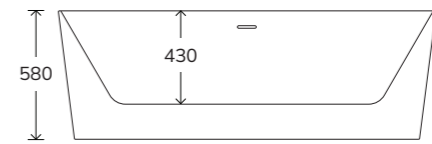

REED

Available in
CUSTOM COLOURS

Suitable for
AIR JET SYSTEM

Immerse yourself in a tranquil oasis, surrounded by a bath that blends nature-inspired beauty with innovative craftsmanship. Featuring a fluted design. The REED freestanding bath evokes the gentle sway of reeds over calm waters, offering a serene and visually captivating experience. REED is compatible with Air Jet System, it offers versatility and a luxurious bathing experience. Additionally, the bath's exterior can be customised with your choice of colour, allowing you to personalise it to match your unique style.