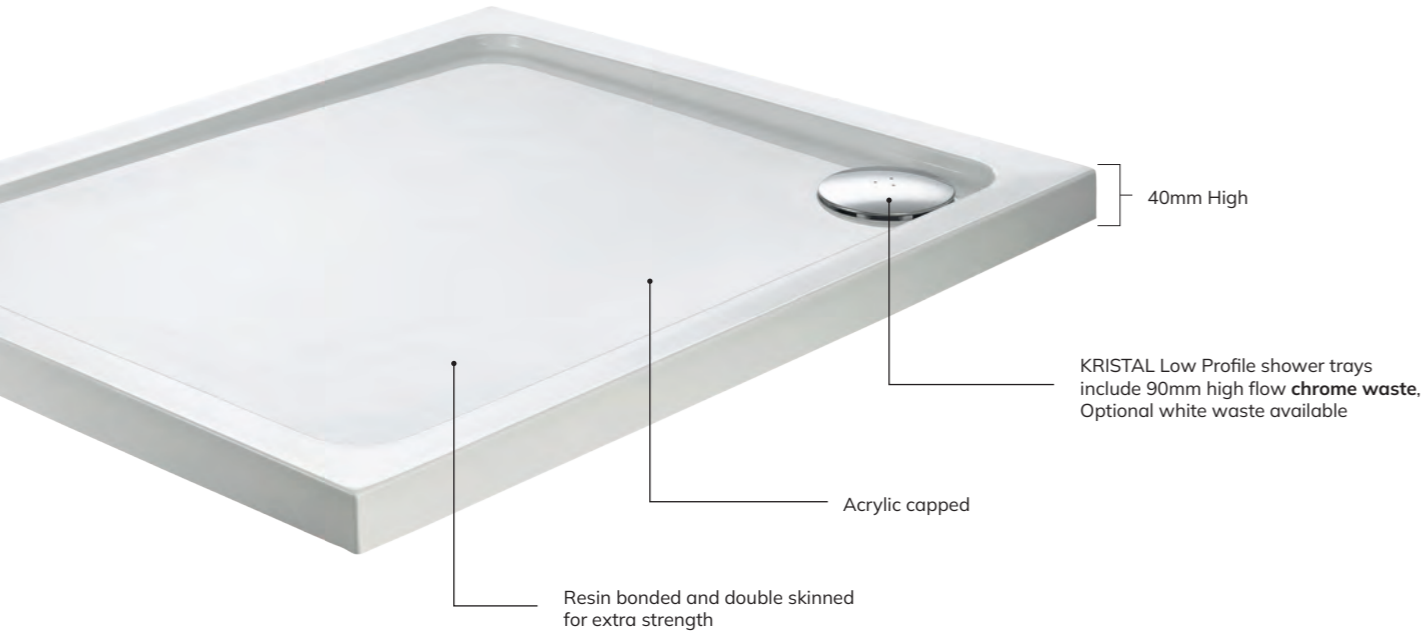

KRISTAL

Low Profile Shower Trays

KRISTAL Rectangle

Width	Length	Code	Price
700	800	KLP870100	£305
	900	KLP970100	£270
	1000	KLP1070100	£295
760	1200	KLP1270100	£325
	900	KLP976100	£270
	1000	KLP1076100	£295
800	1100	KLP1176100	£315
	1200	KLP1276100	£325
	900	KLP980100	£270
900	1000	KLP1080100	£295
	1100	KLP1180100	£315
	1200	KLP1280100	£325
900	1000	KLP1090100	£295
	1100	KLP1190100	£315
	1200	KLP1290100	£325

KRISTAL Large Rectangle

Width	Length	Code	Price
700	1400	KLP1470100	£485
	1500	KLP1570100	£515
	1600	KLP1670100	£560
760	1700	KLP1770100	£685
	1500	KLP1576100	£510
	1600	KLP1676100	£560
800	1700	KLP1776100	£685
	1300	KLP1380100	£580
	1400	KLP1480100	£485
900	1500	KLP1580100	£515
	1600	KLP1680100	£560
	1700	KLP1780100	£685
900	1400	KLP1490100	£485
	1500	KLP1590100	£515
	1600	KLP1690100	£560
	1700	KLP1790100	£685

Shower Trays

KRISTAL Quadrant (Radius 550mm)

Width	Length	Code	Price
800	800	KLP80Q100	£255
900	900	KLP90Q100	£255
1000	1000	KLP100Q100	£380

KRISTAL Offset Quadrant

Width	Length	Left Hand	Right Hand	Price
800	1000	KLP1080LQ100	KLP1080RQ100	£325
800	1200	KLP1280LQ100	KLP1280RQ100	£330
900	1200	KLP1290LQ100	KLP1290RQ100	£340

Offset quadrant shower trays are available in left or right hand, Right hand shown here.

KRISTAL Square

Width	Length	Code	Price
700	700	KLP70100	£185
760	760	KLP76100	£195
800	800	KLP80100	£200
900	900	KLP90100	£250
1000	1000	KLP100100	£370

90mm High Flow Shower Waste £45

○ Matt White	SLPT0111

KRISTAL Low Profile