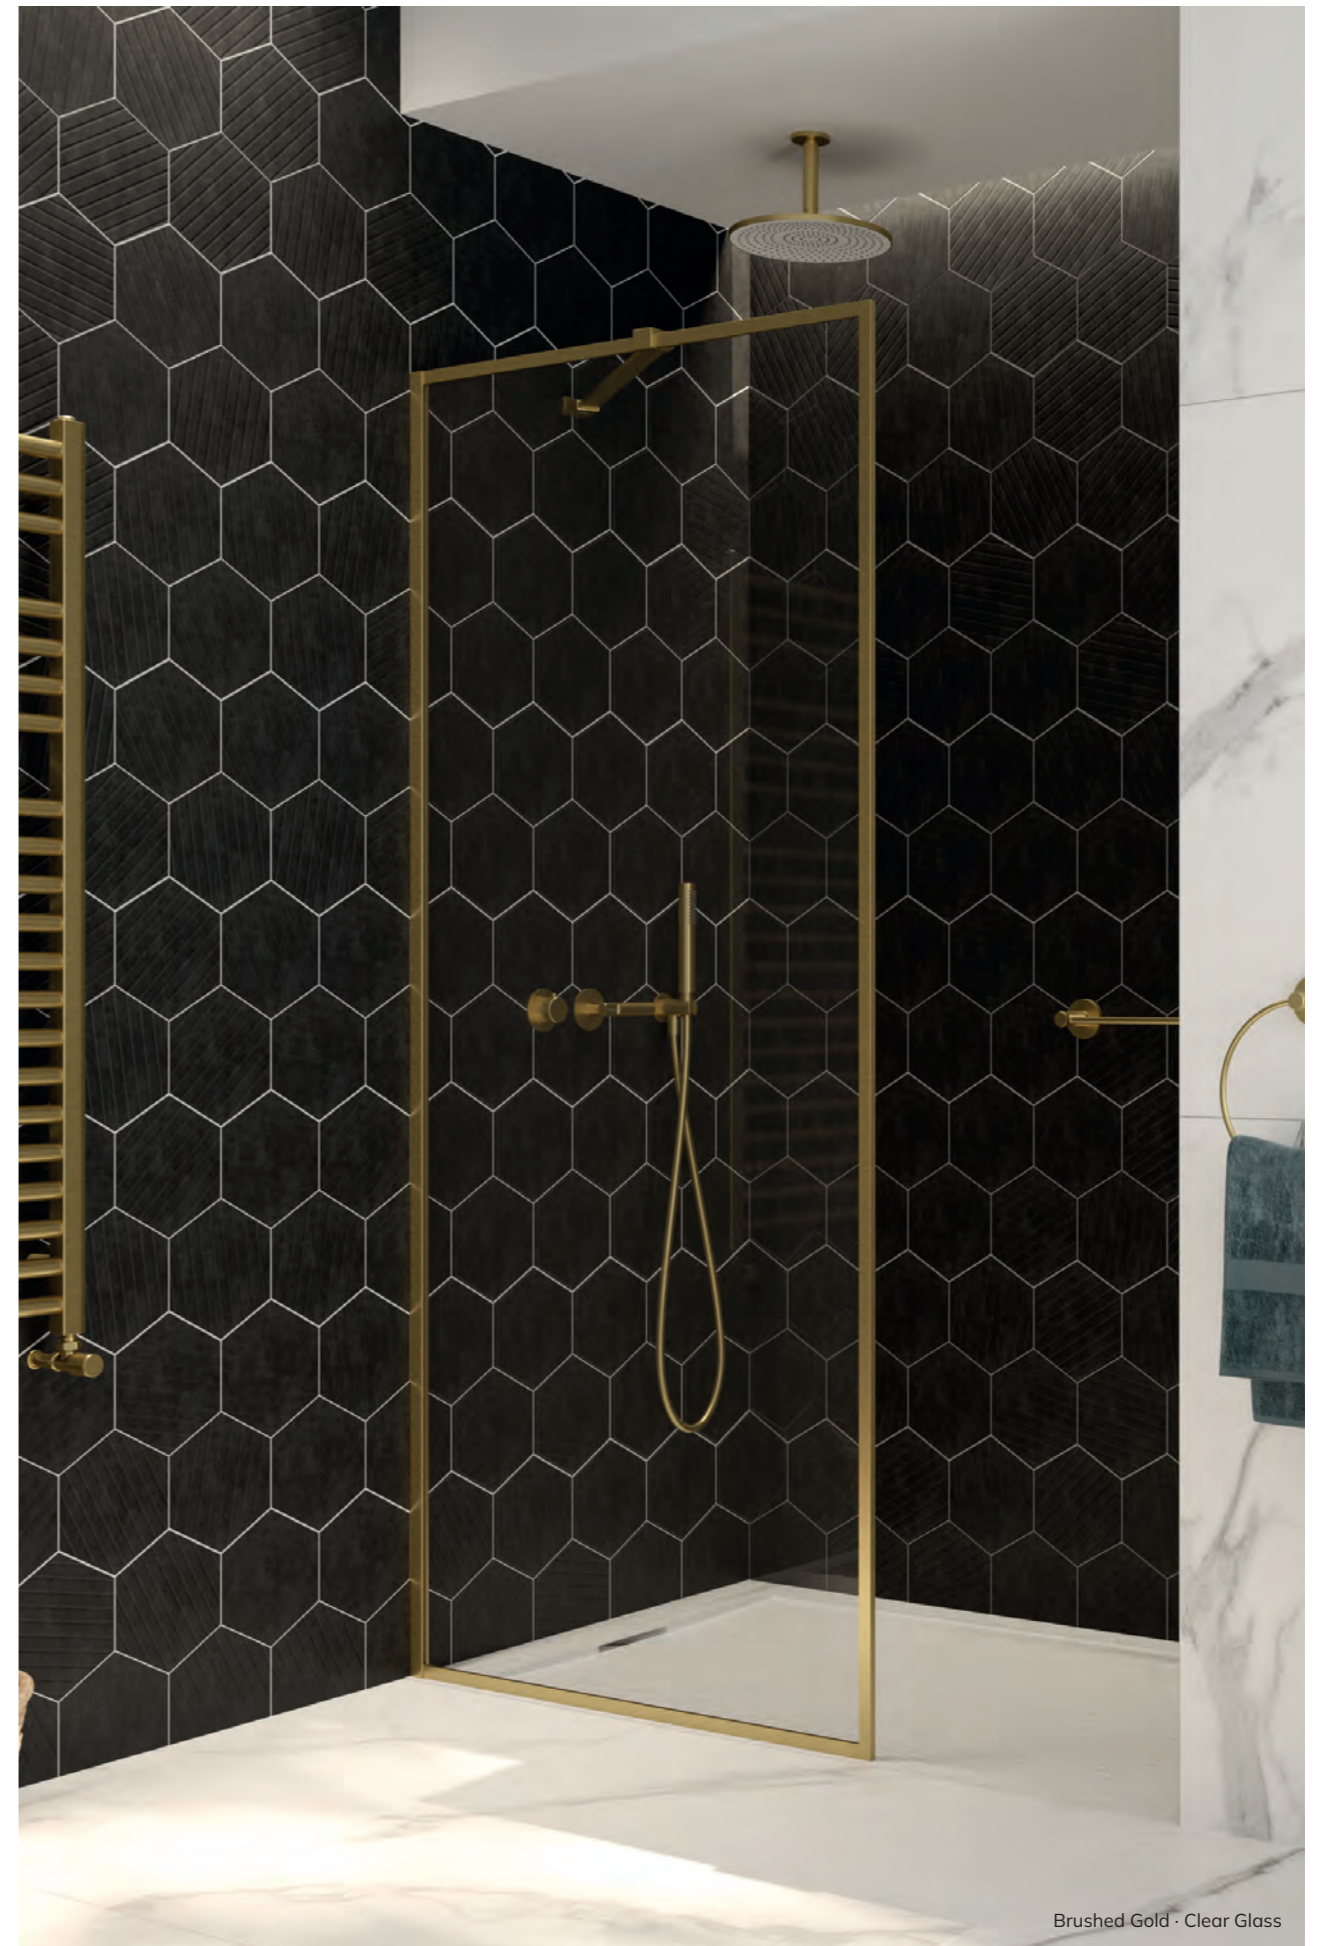

Brushed Gold - Clear Glass