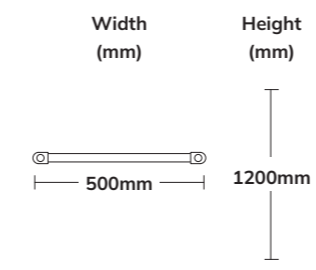

Finish/Colour	Code	Pipe Centre	BTU Δt50	BTU Δt30	Price
Chrome	UHT00001	450	1221	628	£495
Black	UHT00002	450	1811	952	£495
Brushed Gold	UHT00003	450	1221	628	£595
Brushed Nickel	UHT00004	450	1221	628	£595