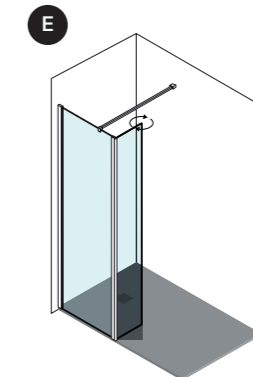

- Single panel
- Support bar (straight, ceiling or angled)
- Flipper Panel