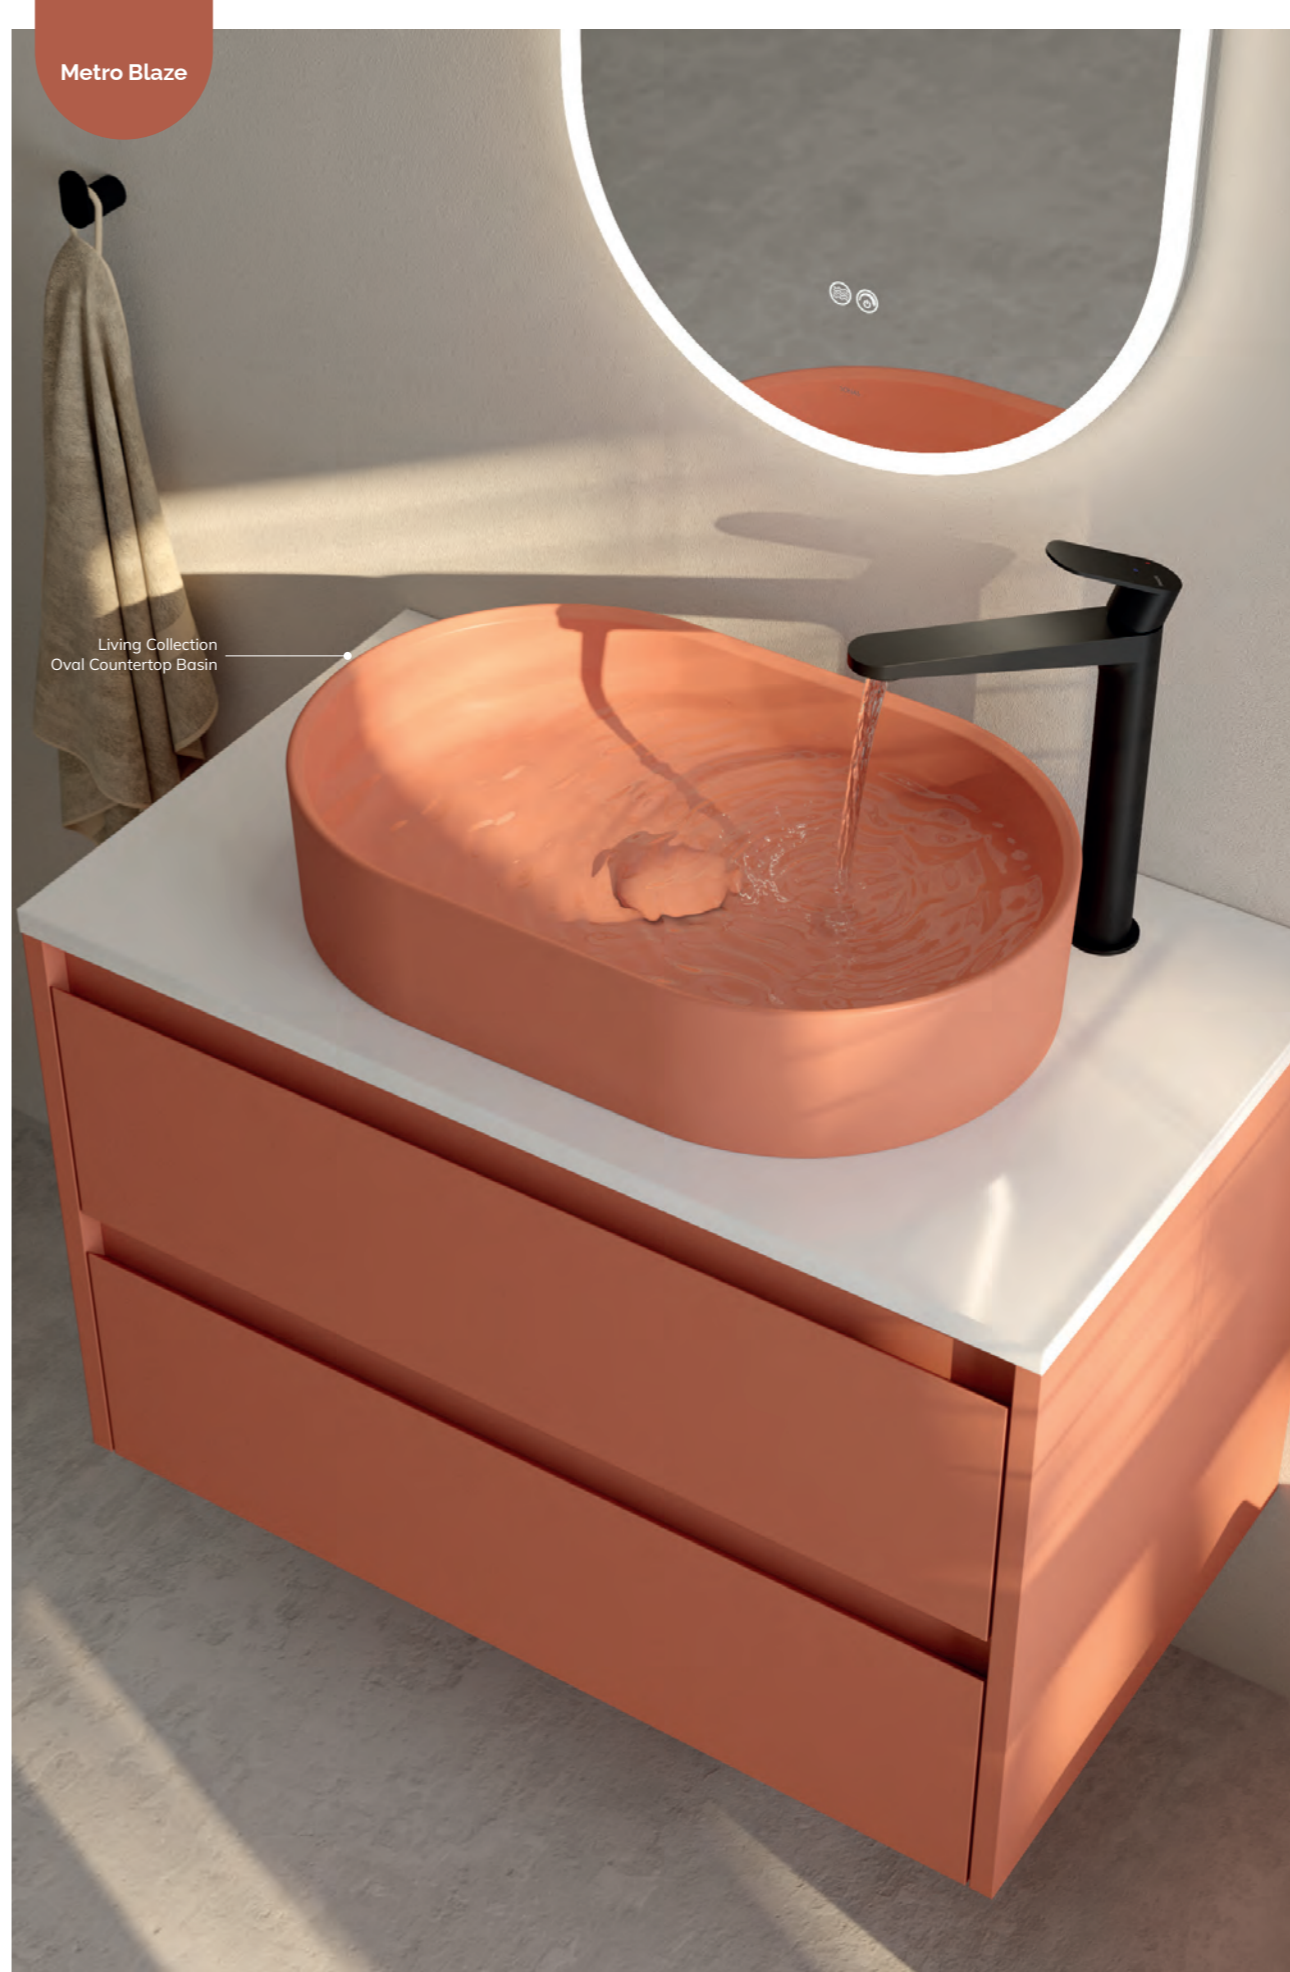

Metro Blaze

Living Collection
Oval Countertop Basin