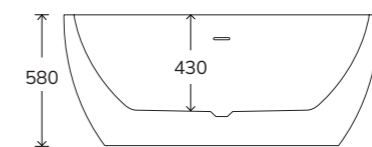

Includes waste and overflow

Aqua Light
GGILUXPC **£305**

ANDREA

The ANDREA freestanding bath is a beautifully curved design that exudes elegance and comfort. Available in four sizes and compatible with Air Jet System, it offers versatility and a luxurious bathing experience. Additionally, the bath's exterior can be customised with your choice of colour, allowing you to personalise it to match your unique style. Its smooth contours and timeless aesthetic make the ANDREA a perfect choice for refined style and relaxation.