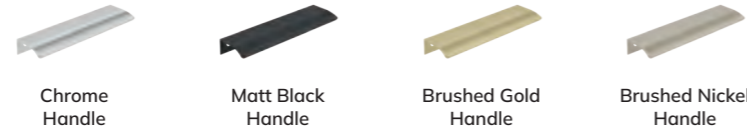

FJORD

50cm \ Wall Hung \ 2 Drawer

Short Projection

NOTE: Price includes Unit, Basin & Handle(s)

	Gloss White		CFJ50WH	BFJ50WH	GFJ50WH	UF1674
	Matt Black		UF1082	UF1083	UF1084	UF1675
	Cashmere Pink Matt		UF1079	UF1080	UF1081	UF1676
	Ocean Blue Matt		CFJ50OB	BFJ50OB	GFJ50OB	UF1677
	Khaki Matt		CFJ50KH	BFJ50KH	GFJ50KH	UF1678
	Midnight Grey Matt		CFJ50MN	BFJ50MN	GFJ50MN	UF1679

Ceramic basin
2 soft close drawers
(1 Concealed)
W500 x D380mm
£690

60cm \ Wall Hung \ 2 Drawer

NOTE: Price includes Unit, Basin & Handle(s)

	Gloss White		CFJ60WH	BFJ60WH	GFJ60WH	UF1680
	Matt Black		UF1088	UF1089	UF1090	UF1681
	Cashmere Pink Matt		UF1085	UF1086	UF1087	UF1682
	Ocean Blue Matt		CFJ60OB	BFJ60OB	GFJ60OB	UF1683
	Khaki Matt		CFJ60KH	BFJ60KH	GFJ60KH	UF1684
	Midnight Grey Matt		CFJ60MN	BFJ60MN	GFJ60MN	UF1685

Ceramic basin
2 soft close drawers
(1 Concealed)
W600 x D450mm
£780

60cm \ Countertop \ Wall Hung \ 2 Drawer

NOTE: Price includes Unit, Countertop & Handle(s). Basin Sold Separately

	Gloss White		CFJ60CTWH	BFJ60CTWH	GFJ60CTWH	UF1686
	Matt Black		UF1094	UF1095	UF1096	UF1687
	Cashmere Pink Matt		UF1091	UF1092	UF1093	UF1688
	Ocean Blue Matt		CFJ60CTOB	BFJ60CTOB	GFJ60CTOB	UF1689
	Khaki Matt		CFJ60CTKH	BFJ60CTKH	GFJ60CTKH	UF1690
	Midnight Grey Matt		CFJ60CTMN	BFJ60CTMN	GFJ60CTMN	UF1691

2 soft close drawers
(1 Concealed)
W600 x D450mm
£780

FJORD