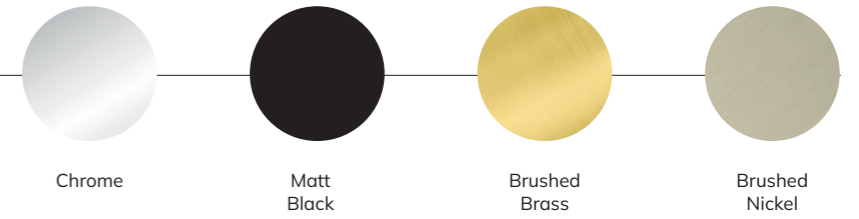

Matt Black

Brushed Brass

Brushed Nickel

ASPECT Colour Options

Chrome