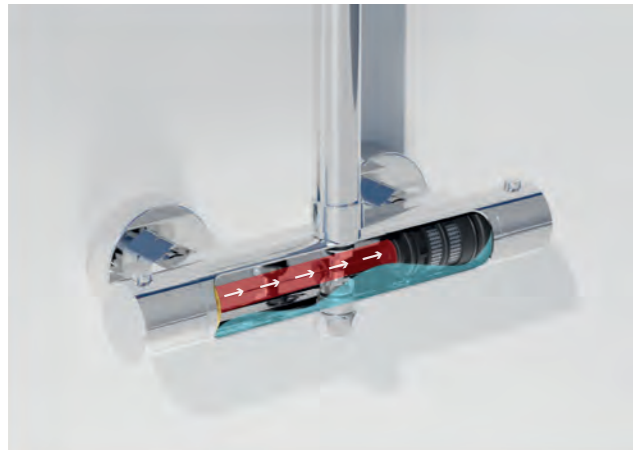

Shower Features

With its innovative Cool Touch technology the body of the valve will always remain safe to touch ensuring a comfortable showering experience for the entire family.

The built in thermostatic cartridge offers an exceptional temperature stability preventing scalding and burning incidents.

Our Brushed Gold and Brushed Nickel finishes are applied using Physical Vapour Deposition (PVD). This is a technology that creates a thin film on the surface of our taps, giving them superior durability and making them more resistant to wear & tear.

Our showers come with extended warranty, providing peace of mind and protection for your investment.

Our products registered with the Unified Water Label help the end user to make an informed decision, when choosing bathroom products. The label offers clear, concise and easy to understand messaging about water and energy consumption.

WRAS approved products undergo rigorous testing to assess their durability and performance. By using WRAS approved products, you can significantly reduce the risk of leaks and water contamination.