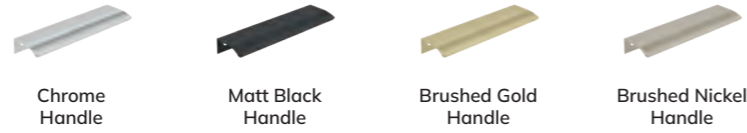

STOCKHOLM

120cm \ Countertop \ Wall Hung \ Four Drawer

NOTE: Price includes Unit, Countertop & Handle(s). Basin Sold Separately)

4 soft close drawers W1200 x D450mm £1345	Gloss White		UF1220	UF1221	UF1222	UF1626
	Matt Black		UF1235	UF1236	UF1237	UF1627
	Cashmere Pink Matt		UF1238	UF1239	UF1240	UF1628
	Morning Sky Blue Matt		UF1241	UF1242	UF1243	UF1629
	Ocean Blue Matt		UF1229	UF1230	UF1231	UF1630
	Khaki Matt		UF1226	UF1227	UF1228	UF1631
	Arctic Grey Matt		UF1223	UF1224	UF1225	UF1632
	Midnight Grey Matt		UF1232	UF1233	UF1234	UF1633

120cm \ Countertop \ Wall Hung \ Four Door

NOTE: Price includes Unit, Countertop & Handle(s). Basin Sold Separately)

4 soft close doors W1200 x D450mm £1145	Gloss White		UF1274	UF1275	UF1276	UF1634
	Matt Black		UF1277	UF1278	UF1279	UF1635
	Cashmere Pink Matt		UF1280	UF1281	UF1282	UF1636
	Morning Sky Blue Matt		UF1283	UF1284	UF1285	UF1637
	Ocean Blue Matt		UF1286	UF1287	UF1288	UF1638
	Khaki Matt		UF1289	UF1290	UF1291	UF1639
	Arctic Grey Matt		UF1292	UF1293	UF1294	UF1640
	Midnight Grey Matt		UF1295	UF1296	UF1297	UF1641

120cm \ Countertop \ Wall Hung \ 2 Drawer - 2 Door

NOTE: Price includes Unit, Countertop & Handle(s). Basin Sold Separately)

2 soft close drawers 2 soft close doors W1200 x D450mm £1245	Gloss White		UF1298	UF1299	UF1300	UF1642
	Matt Black		UF1301	UF1302	UF1303	UF1643
	Cashmere Pink Matt		UF1304	UF1305	UF1306	UF1644
	Morning Sky Blue Matt		UF1307	UF1308	UF1309	UF1645
	Ocean Blue Matt		UF1310	UF1311	UF1312	UF1646
	Khaki Matt		UF1313	UF1314	UF1315	UF1647
	Arctic Grey Matt		UF1316	UF1317	UF1318	UF1648
	Midnight Grey Matt		UF1319	UF1320	UF1321	UF1649