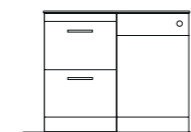

2 Drawer

2 Door

2 Drawer

60cm

Floorstanding L Shape Units

100cm

Left Hand

2 Door