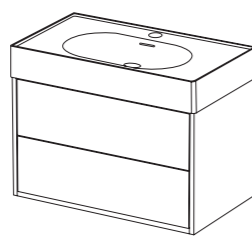

80cm

2 Drawer Vanity Units

£895

PULSE

- Includes Ceramic Basin
- W800 x D460

Unit

	Gloss White	UF2242
	City Stone	UF2243
	Metro Blaze	UF2244
	Parkland	UF2245
	Riverside	UF2246