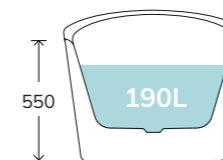

Includes waste and overflow

The LYRA freestanding bath is a beautifully sculpted double-ended slipper bath that exudes elegance and sophistication. Its gracefully raised ends and swooping central dip create a striking silhouette, blending classic charm with contemporary design. The LYRA freestanding bath is the perfect centrepiece for a luxurious bathroom, offering a balance of comfort and style. Choose from a range of colour options for the bath's exterior to create a look that perfectly complements your space.

White Freestanding Bath		Custom Colour Freestanding Bath	
UBA00051	£1955	UBA00065	£2870