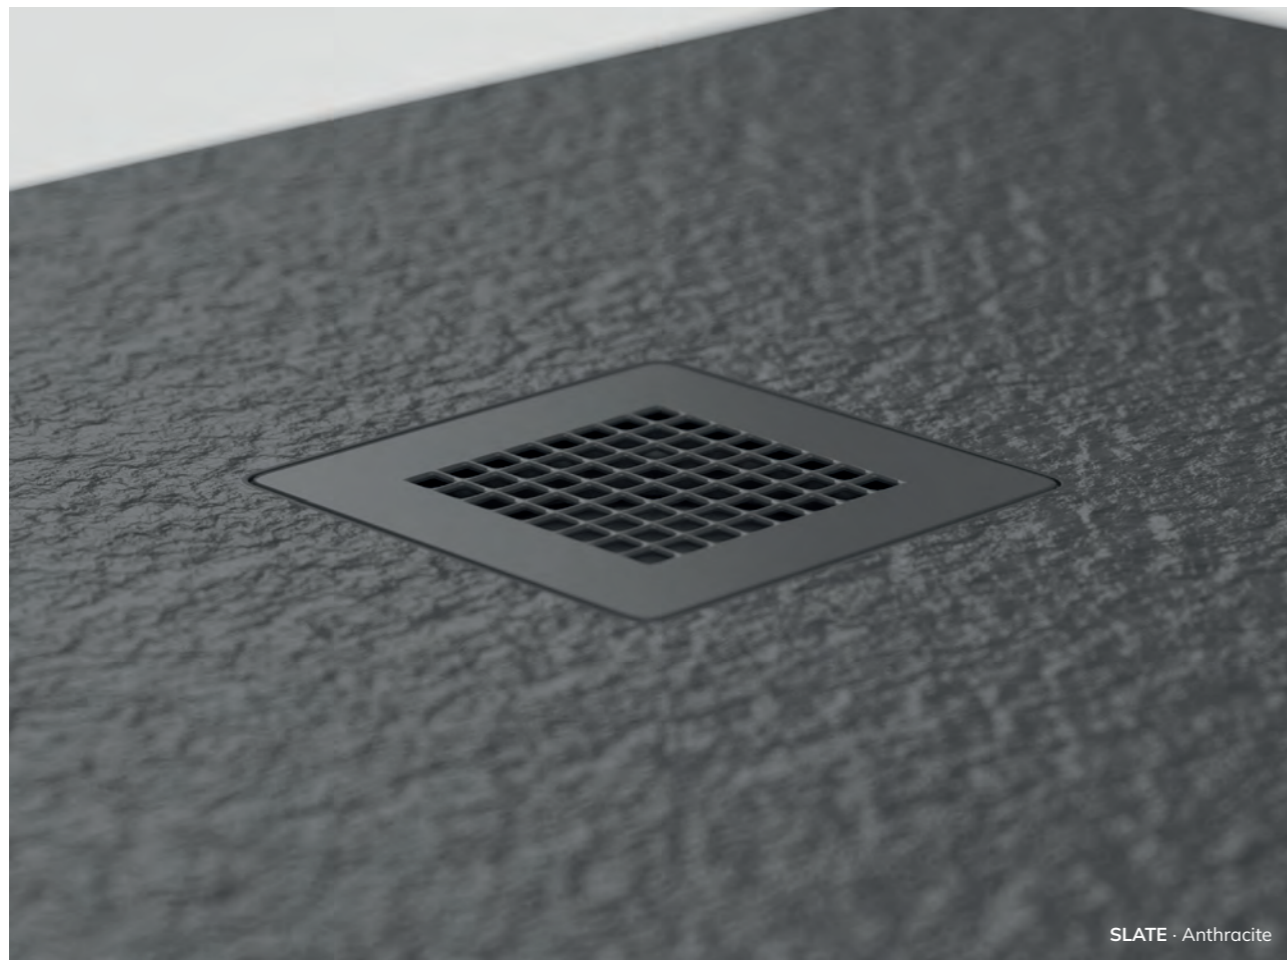

SLATE · Black · Quadrant