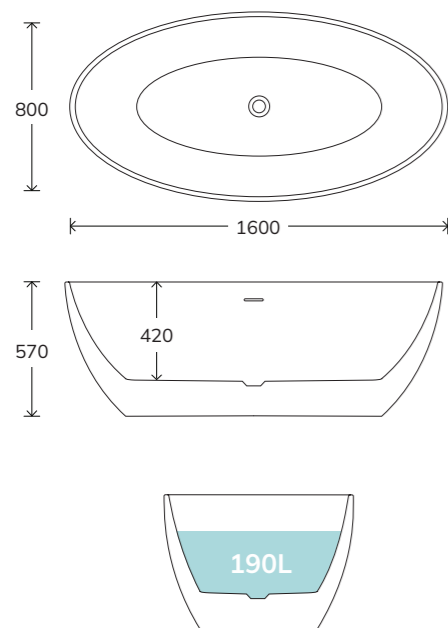

Baths

The MAROVO freestanding bath exudes elegance with its smooth, flowing form and minimalist design, making it a versatile choice for both contemporary and classic bathrooms. Its gently sloping edges create a sense of serenity, offering a luxurious bathing experience that invites you to relax and unwind in comfort. The MAROVO's understated style effortlessly enhances the sophistication of any space, transforming your bathroom into a calming retreat. Additionally, its exterior can be customised with your choice of colour, allowing you to add a personal touch and tailor it to your unique aesthetic.

White Freestanding Bath		Custom Colour Freestanding Bath	
UBA00055	£1850	UBA00067	£2765

Includes waste and overflow