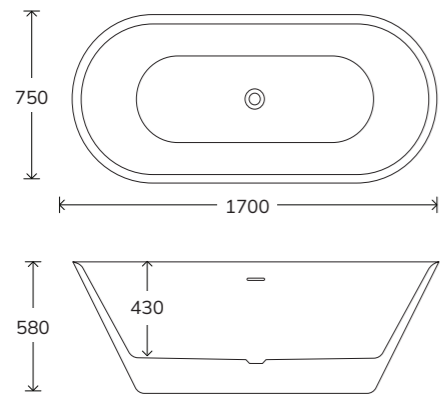

Includes waste and overflow

The HOWE freestanding bath features a striking silhouette with soft, rounded ends that slope gently upwards and outwards, creating a dynamic yet elegant shape. This modern design seamlessly blends form and function, offering a spacious and inviting space for relaxation. The subtle flare at the top enhances its visual appeal, making it a standout piece in any contemporary bathroom. Perfect for pairing with either wall-mounted or floorstanding taps, the HOWE bath brings both comfort and style to your space. Its exterior can also be customised with your choice of colour, allowing you to reflect your personal taste.

White Freestanding Bath		Custom Colour Freestanding Bath	
UBA00052	£1645	UBA00063	£2560