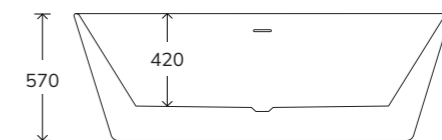

White Bath		White Bath with Air Jet System		Custom Colour Freestanding Bath		Custom Colour Freestanding Bath & Air Jet System	
UBA00053	£1850	UBA00183	£2895	UBA00066	£2765	UBA00184	£3810

Includes waste and overflow

Aqua Light
GGILUXPC **£305**