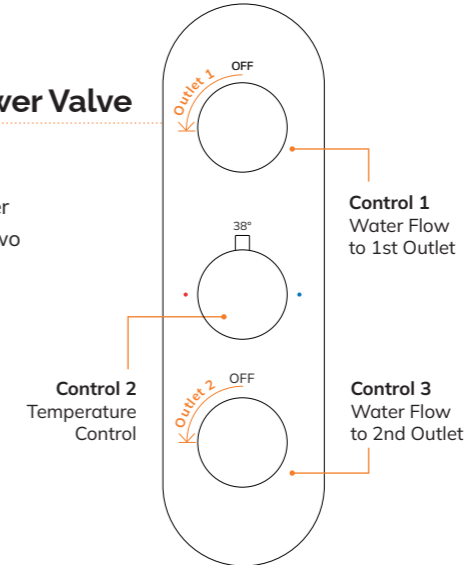

Triple Control - 2 Outlet Shower Valve

This valve has three controls. One control for water temperature and two controls for water flow. It allows you to independently control two different shower outlets at the same time.