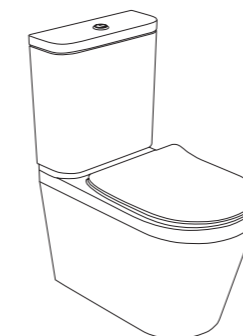

Fully Shrouded Close Coupled

W395 x H820 x D650mm

	Gloss White	£545
		USW0667

SONAS Universal Frame for Wall Hung WCs

See Page 165

Flush Button Upgrades

£30