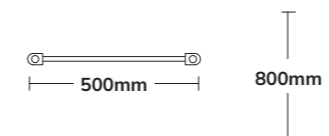

Finish/Colour	Code	Pipe Centre	BTU Δt50	BTU Δt30	Price
● Chrome	ASH12050CP	450	979	509	£495
● Anthracite	ASH1250AT	450	1668	877	£450
● Brushed Gold	UHT00015	450	1687	877	£475
● Brushed Nickel	UHT00016	450	1687	877	£475
● Chrome	ASH8050CP	450	679	348	£395
● Anthracite	ASH0850AT	450	1163	607	£350