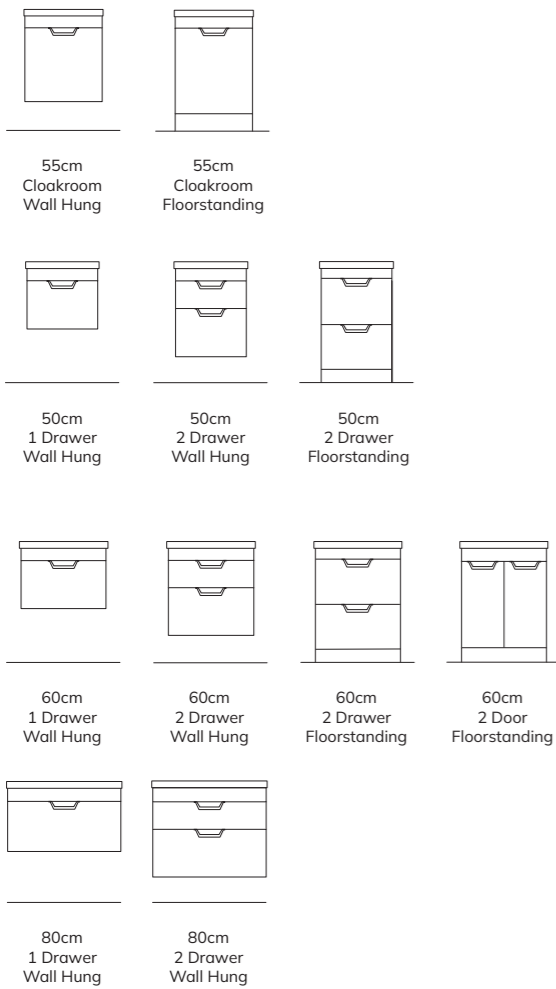

Unit Options