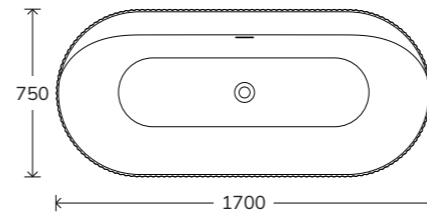

REED

Available in
CUSTOM COLOURS

Suitable for
AIR JET SYSTEM

Immerse yourself in a tranquil oasis, surrounded by a bath that blends nature-inspired beauty with innovative craftsmanship. Featuring a fluted design. The REED freestanding bath evokes the gentle sway of reeds over calm waters, offering a serene and visually captivating experience. REED is compatible with Air Jet System, it offers versatility and a luxurious bathing experience. Additionally, the bath's exterior can be customised with your choice of colour, allowing you to personalise it to match your unique style.