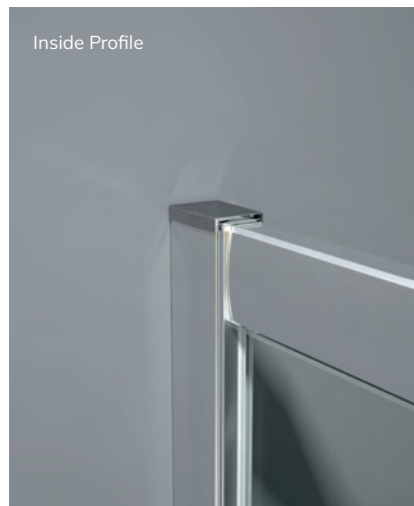

Shower Enclosures

Chrome Handle

Polished Profiles

Top Roller

Inside Profile

Side Panel

Pivot Hinge

CITY+ Shower Door Options