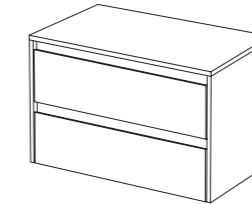

APEX

- Includes White Gloss Resin Countertop
- Countertop Basin Sold Separately
- W800 x D460

Unit

	Gloss White	UF2317
	City Stone	UF2318
	Metro Blaze	UF2319
	Parkland	UF2320
	Riverside	UF2321

Ceramic
Countertop
Basins

Round

Includes colour matching waste
Ø360 x H120mm

	Gloss White	£225
		USW0673

Colours **£275**

	NEW Matt Black	USW0697
	City Stone	USW0674
	Metro Blaze	USW0675
	Parkland	USW0676
	Riverside	USW0677