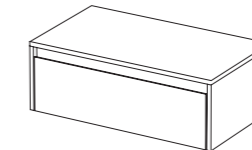

60cm

Ceramic Wall Hung Basin

£180

W600 x H130 x D460mm

	Gloss White	USW0551
---	-------------	---------

80cm

Floating Units

£495