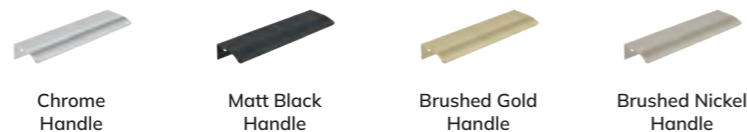

120cm · Floorstanding · Countertop · 4 Door · Gloss White

50cm · Wall Hung Cloakroom · Ocean Blue Matt

50cm · Floorstanding Cloakroom · Arctic Grey Matt

STOCKHOLM

50cm \ Cloakroom \ Wall Hung

NOTE: Price includes Unit, Basin & Handle(s)