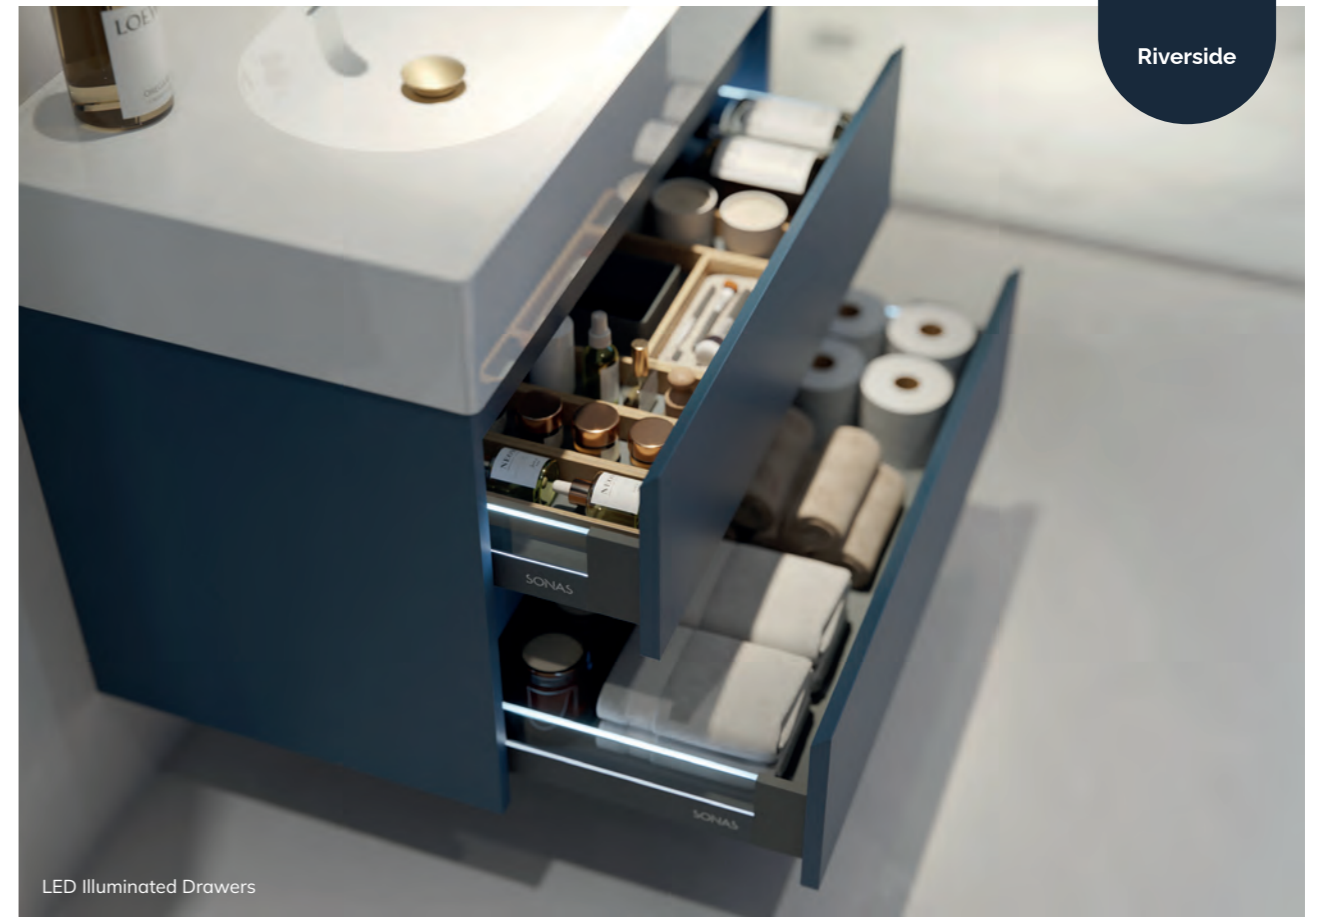

SONAS

LIVING
COLLECTION

Riverside