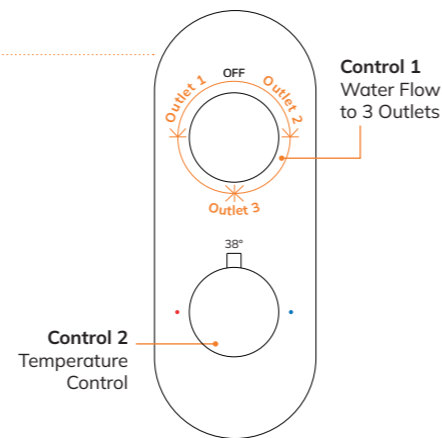

Shower Guide: Concealed Showers

Dual Control Shower Valves

Dual Control Shower Valves have two controls, one control for adjusting the water temperature and the other for controlling the flow of water.

Dual Control - 1 Outlet Shower Valve

This valve has two controls, one for adjusting the water temperature and the other for controlling the flow of water. It's designed to control water for one shower outlet.

Dual Control - 2 Outlet Shower Valve

Similar to the single outlet valve, but with an inbuilt 2 way diverter that allows you to switch water flow between two different outlets.

Dual Control - 3 Outlet Shower Valve

These valves come with an inbuilt 3 way diverter that allows you to switch water flow between three different outlets.

Triple Control Shower Valves

Triple Control Shower Valves have three controls. One control for adjusting the water temperature, while the other two controls manage the flow of water to multiple outlets. This type of valve allows you to run two outlets at the same time.

Triple Control - 2 Outlet Shower Valve

This valve has three controls. One control for water temperature and two controls for water flow. It allows you to independently control two different shower outlets at the same time.

Triple Control - 3 Outlet Shower Valve

This valve offers even more flexibility, with three controls. One control for water temperature and two controls for water flow. It allows you to use two of the three outlets simultaneously.

38°

Our thermostatic shower temperature controls are set to 38°C to provide the optimal balance between comfort and safety. This setting ensures a pleasant showering experience by maintaining a consistent water temperature, enhancing energy efficiency, and reducing the risk of scalding for all users.

Outlet Options