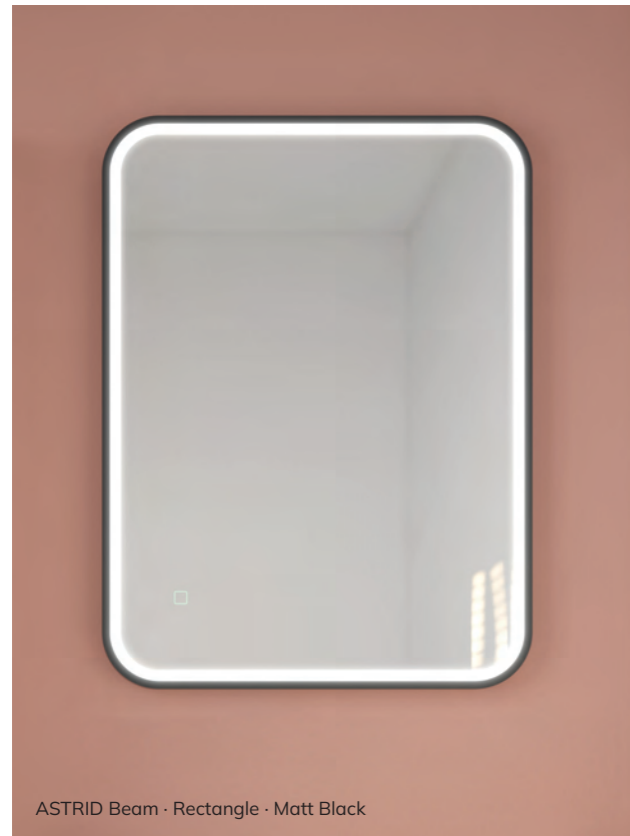

ECHO Rectangle

- Energy Efficient LED Lights
- Touch Switch
- Dimmable Ambient Lighting
- Heated Demister Pad
- IP44 Rated
- Suitable for Bathroom Zones 2 & 3

	Plain	Matt Black	Brushed Gold
W500 x H700	UM0053 £380	UM0055 £410	UM0056 £410
W600 x H800	UM0054 £410	UM0057 £465	UM0058 £465

ASTRID

ASTRID Beam - Rectangle - Matt Black

ASTRID Beam - Round - Brushed Gold

ASTRID Style

ASTRID Round - Matt Black

ASTRID Beam

Rectangle

- Matt Black or Brushed Gold metal frame
- Colour temperature changing LED
- Energy Efficient LED lights
- Heated Demister Pad
- Touch Switch
- IP44 Rated
- Suitable for Bathroom Zones 2 & 3
- Portrait or Landscape