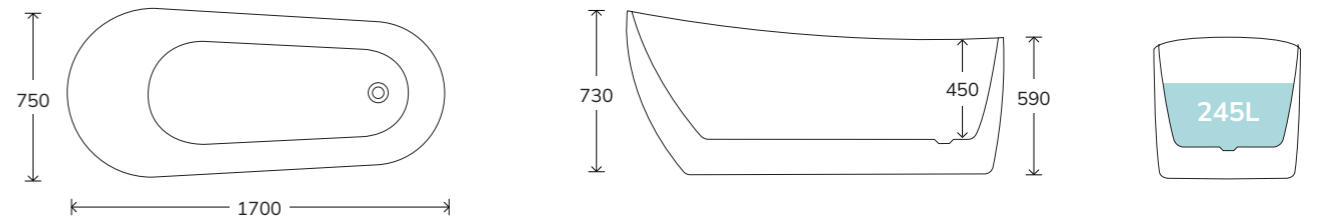

AUGUST

The AUGUST freestanding bath is a sleek, contemporary slipper-style design with smooth, flowing curves that offer both comfort and luxury. Its minimalist aesthetic complements both modern and traditional interiors. Designed with elegance in mind, the AUGUST is perfect for creating serene moments while adding sophistication and charm to any bathroom. Additionally, the bath's exterior can be customised with your choice of colour, allowing you to personalise it to match your unique style.