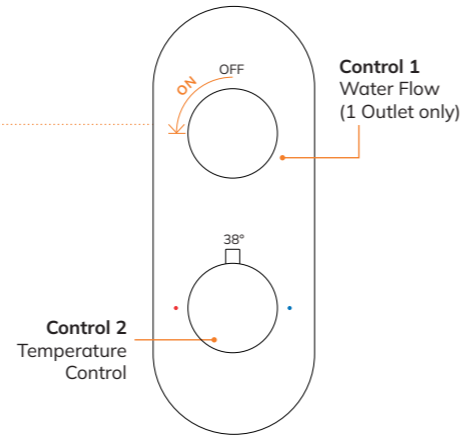

Shower Guide: Concealed Showers

Dual Control Shower Valves

Dual Control Shower Valves have two controls, one control for adjusting the water temperature and the other for controlling the flow of water.

Dual Control - 1 Outlet Shower Valve

This valve has two controls, one for adjusting the water temperature and the other for controlling the flow of water. It's designed to control water for one shower outlet.