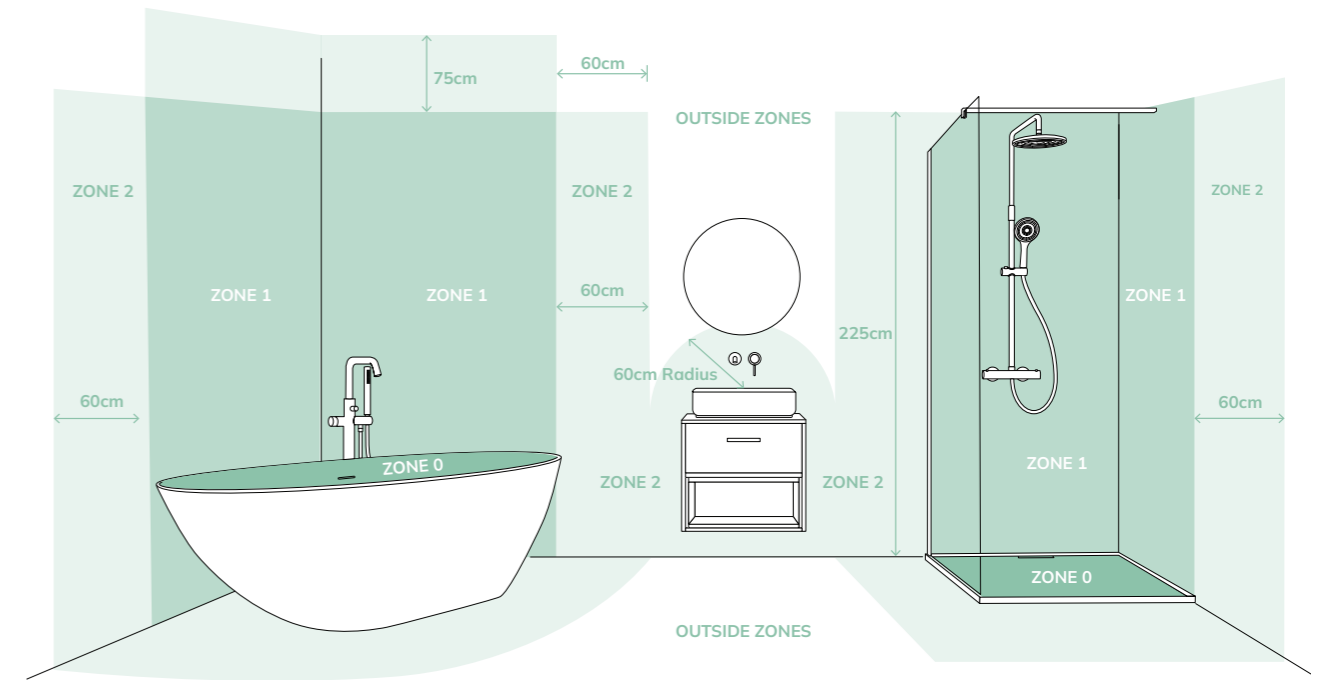

ZONE 0

Represents the areas inside the bath or shower tray.

ZONE 2

Represents the area 60cm outside of Zone 1.

ZONE 1

Represents the area above the bath or shower tray up to 2.25m.

OUTSIDE ZONES (Zone 3)

Outside zones represent areas which fall outside of Zone 0, 1 and 2, generally referred to as zone 3.