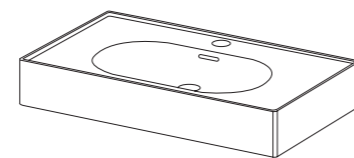

	Gloss White	£275
		USW0678

Colours		£350
	NEW Matt Black	USW0698
	City Stone	USW0679
	Metro Blaze	USW0680
	Parkland	USW0681
	Riverside	USW0682

Ceramic Wall Hung Basins

60cm

W600 x H130 x D460mm

	Gloss White	£180
		USW0551