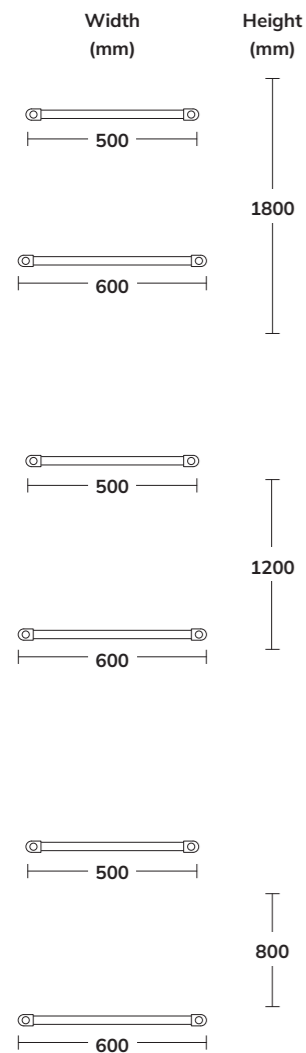

Heating

Finish/Colour	Code	Pipe Centre	BTU Δt50	BTU Δt30	Price
● Chrome	STW185SCP	460	1716	853	£250
— —	—	—	—	—	—
— —	—	—	—	—	—
● Chrome	STW186SCP	560	1985	1027	£275
— —	—	—	—	—	—
— —	—	—	—	—	—
● Chrome	STW125SCP	460	1088	560	£160
● Anthracite	STW125SAT	460	1641	863	£195
● Black	STW125BLK	460	1641	863	£195
● Chrome	STW126SCP	560	1228	635	£180
● Anthracite	STW126SAT	560	1910	1006	£205
● Black	STW126BLK	560	1910	1006	£205
● Chrome	STW085SCP	460	758	386	£125
● Anthracite	STW085SAT	460	1180	618	£145
● Black	STW085BLK	460	1180	618	£145
● Chrome	STW086SCP	560	880	454	£150
● Anthracite	STW086SAT	560	1375	720	£150
● Black	STW086BLK	560	1376	720	£150