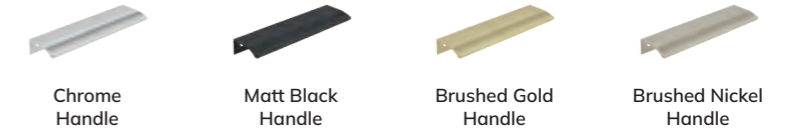

STOCKHOLM

60cm \ Countertop \ Wall Hung \ 2 Drawer

NOTE: Price includes Unit, Countertop & Handle(s). Basin Sold Separately

  2 soft close drawers W600 x D450mm £745	Gloss White		CWST60CTWH	BWST60CTWH	GWST60CTWH	UF1578
	Matt Black		UF0806	UF0807	UF0808	UF1579
	Cashmere Pink Matt		UF0809	UF0810	UF0811	UF1580
	Morning Sky Blue Matt		UF0812	UF0813	UF0814	UF1581
	Ocean Blue Matt		CWST60CTOB	BWST60CTOB	GWST60CTOB	UF1582
	Khaki Matt		CWST60CTKH	BWST60CTKH	GWST60CTKH	UF1583
	Arctic Grey Matt		CWST60CTAG	BWST60CTAG	GWST60CTAG	UF1584
	Midnight Grey Matt		CWST60CTMN	BWST60CTMN	GWST60CTMN	UF1585

60cm \ Countertop \ Wall Hung \ 2 Door

NOTE: Price includes Unit, Countertop & Handle(s). Basin Sold Separately

  2 soft close doors W600 x D450mm £565	Gloss White		UF1250	UF1251	UF1252	UF1586
	Matt Black		UF1271	UF1272	UF1273	UF1587
	Cashmere Pink Matt		UF1268	UF1269	UF1270	UF1588
	Morning Sky Blue Matt		UF1262	UF1263	UF1264	UF1589
	Ocean Blue Matt		UF1265	UF1266	UF1267	UF1590
	Khaki Matt		UF1259	UF1260	UF1261	UF1591
	Arctic Grey Matt		UF1256	UF1257	UF1258	UF1592
	Midnight Grey Matt		UF1253	UF1254	UF1255	UF1593

60cm \ Countertop \ Floorstanding \ 2 Drawer

NOTE: Price includes Unit, Countertop & Handle(s). Basin Sold Separately

  2 soft close drawers W600 x D450mm £805	Gloss White		UF1394	UF1395	UF1396	UF1594
	Matt Black		UF1409	UF1410	UF1411	UF1595
	Cashmere Pink Matt		UF1412	UF1413	UF1414	UF1596
	Morning Sky Blue Matt		UF1415	UF1416	UF1417	UF1597
	Ocean Blue Matt		UF1406	UF1407	UF1408	UF1598
	Khaki Matt		UF1400	UF1401	UF1402	UF1599
	Arctic Grey Matt		UF1397	UF1398	UF1399	UF1600
	Midnight Grey Matt		UF1403	UF1404	UF1405	UF1601

60cm \ Countertop \ Floorstanding \ 2 Door

NOTE: Price includes Unit, Countertop & Handle(s). Basin Sold Separately

  2 soft close doors W600 x D450mm £705	Gloss White		UF1418	UF1419	UF1420	UF1602
	Matt Black		UF1433	UF1434	UF1435	UF1603
	Cashmere Pink Matt		UF1436	UF1437	UF1438	UF1604
	Morning Sky Blue Matt		UF1439	UF1440	UF1441	UF1605
	Ocean Blue Matt		UF1430	UF1431	UF1432	UF1606
	Khaki Matt		UF1424	UF1425	UF1426	UF1607
	Arctic Grey Matt		UF1421	UF1422	UF1423	UF1608
	Midnight Grey Matt		UF1427	UF1428	UF1429	UF1609