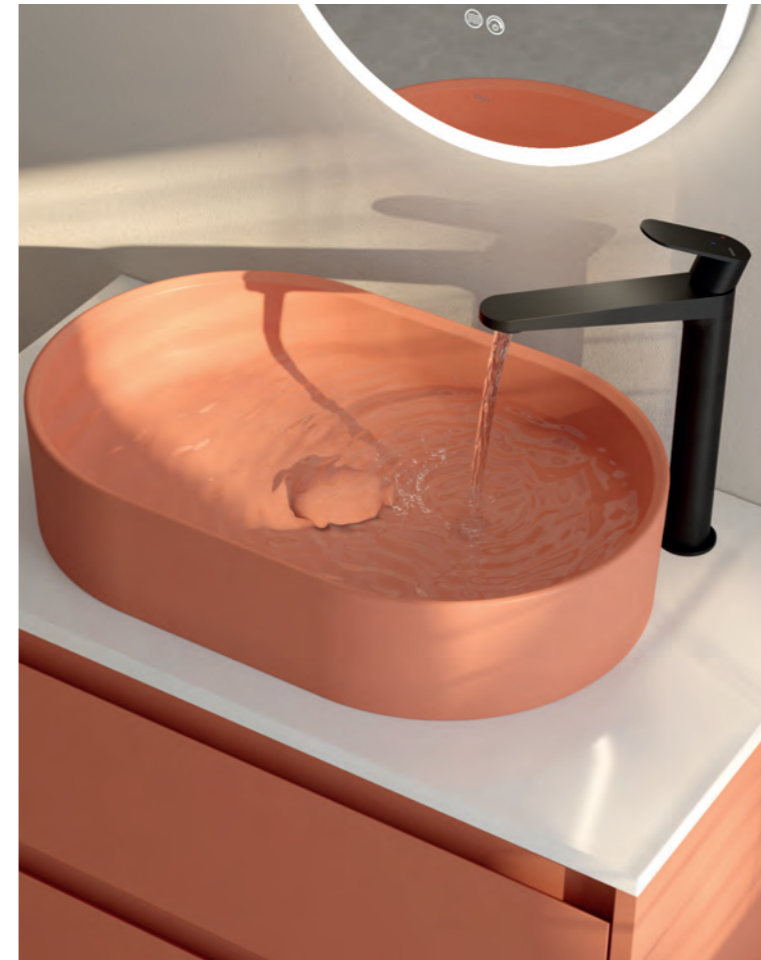

COLD START TECHNOLOGY

Be cool with effortless control over your water temperature. The SONAS URBAN range with cold start technology allows you to save energy and provides the perfect balance of sustainable modern luxury.

URBAN Brushed Gold & Brushed Nickel finishes are PVD coated.

Extended Warranty of 15 years on all URBAN taps.

Chrome

Matt Black

Brushed Gold

Brushed Nickel

See page 170 for further details on Tap features