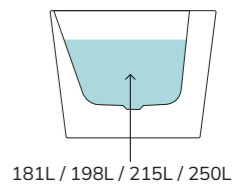

A: Length	B: Width	White Bath	White Bath with Air Jet System	Custom Colour Freestanding Bath	Custom Colour Freestanding Bath & Air Jet System
1500	750	UBA00153 £1515	---	UBA00156 £2425	---
1600	750	UBA00154 £1540	UBA00169 £2585	UBA00157 £2455	UBA00170 £3500
1700	750	UBA00149 £1560	UBA00171 £2605	UBA00151 £2480	UBA00172 £3520
1800	800	UBA00155 £1665	UBA00173 £2710	UBA00158 £2585	UBA00174 £3630

Includes waste and overflow

Aqua Light
GGILUXPC **£305**