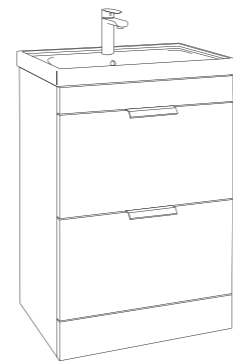

Wall Hung

An excellent choice for modern bathrooms, wall hung units offer elegant design while also maximising floor space, which can be especially useful in compact bathrooms. With flexibility in installation, you can set the vanity unit at a height that suits you and your family's comfort, ensuring a personalised and ergonomic experience.