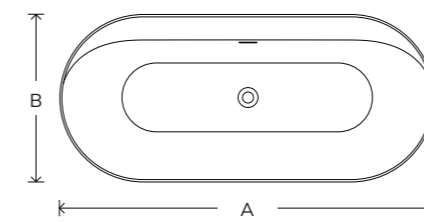

SAMOA

Available in
CUSTOM COLOURS

Suitable for
AIR JET SYSTEM

The SAMOA features a unique ledge along the long end, offering unparalleled functionality. This versatile ledge serves a dual purpose, allowing for the easy mounting of taps directly onto the bath and providing a convenient shelf for placing toiletries, candles, and other items to enhance your bathing experience. Experience luxury and convenience like never before with the innovative SAMOA freestanding bath. SAMOA is compatible with Air Jet System and the bath's exterior can be customised with your choice of colour, allowing you to personalise it to match your unique style.