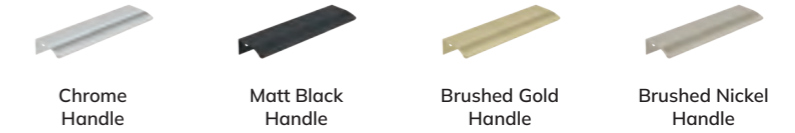

80cm \ Wall Hung \ 2 Drawer

NOTE: Price includes Unit, Basin & Handle(s)

	Gloss White		CFJ80WH	BFJ80WH	GFJ80WH	UF1692
	Matt Black		UF1100	UF1101	UF1102	UF1693
	Cashmere Pink Matt		UF1097	UF1098	UF1099	UF1694
	Ocean Blue Matt		CFJ80OB	BFJ80OB	GFJ80OB	UF1695
	Khaki Matt		CFJ80KH	BFJ80KH	GFJ80KH	UF1696
	Midnight Grey Matt		CFJ80MN	BFJ80MN	GFJ80MN	UF1697

Ceramic basin
2 soft close drawers (1 Concealed)
W800 x D450mm
£885

80cm \ Countertop \ Wall Hung \ 2 Drawer

NOTE: Price includes Unit, Countertop & Handle(s). Basin Sold Separately

	Gloss White		CFJ80CTWH	BFJ80CTWH	GFJ80CTWH	UF1698
	Matt Black		UF1106	UF1107	UF1108	UF1699
	Cashmere Pink Matt		UF1103	UF1104	UF1105	UF1700
	Ocean Blue Matt		CFJ80CTOB	BFJ80CTOB	GFJ80CTOB	UF1701
	Khaki Matt		CFJ80CTKH	BFJ80CTKH	GFJ80CTKH	UF1702
	Midnight Grey Matt		CFJ80CTMN	BFJ80CTMN	GFJ80CTMN	UF1703

2 soft close drawers
(1 Concealed)
W800 x D450mm
£885

120cm \ Countertop \ Wall Hung \ Four Drawer

NOTE: Price includes Unit, Countertop & Handle(s). Basin Sold Separately

	Gloss White		UF1109	UF1110	UF1111	UF1704
	Matt Black		UF1124	UF1125	UF1126	UF1705
	Cashmere Pink Matt		UF1121	UF1122	UF1123	UF1706
	Ocean Blue Matt		UF1118	UF1119	UF1120	UF1707
	Khaki Matt		UF1112	UF1113	UF1114	UF1708
	Midnight Grey Matt		UF1115	UF1116	UF1117	UF1709

4 soft close drawers
(2 Concealed)
W1200 x D450mm
£1560