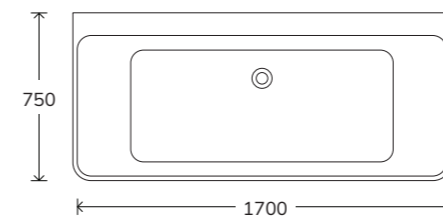

White Bath		White Bath with Air Jet System		Custom Colour Freestanding Bath		Custom Colour Freestanding Bath & Air Jet System	
UBA00053	£1850	UBA00183	£2895	UBA00066	£2765	UBA00184	£3810

Includes waste and overflow

Aqua Light
GGILUXPC **£305**