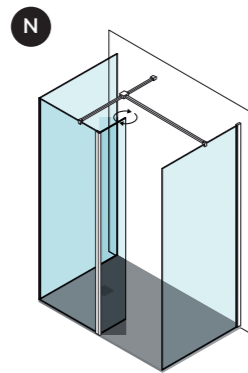

- Three Fixed panels
- One Clear Corner Seal Connector
- T Configuration straight support bars.
- Flipper Panel