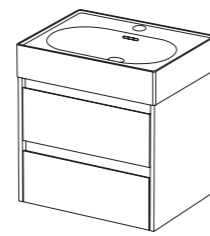

APEX

- Includes Ceramic Basin
- W600 x D460

Unit

	Gloss White	UF2257
	City Stone	UF2258
	Metro Blaze	UF2259
	Parkland	UF2260
	Riverside	UF2261