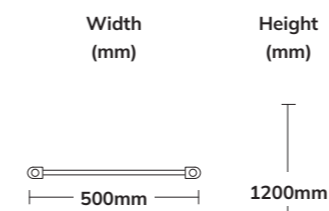

Finish/Colour	Code	Pipe Centre	BTU Δt50	BTU Δt30	Price
● Chrome	ASH12050CP	450	979	509	£495
● Anthracite	ASH1250AT	450	1668	877	£450
● Brushed Gold	UHT00015	450	1687	877	£475
● Brushed Nickel	UHT00016	450	1687	877	£475
● Chrome	ASH8050CP	450	679	348	£395
● Anthracite	ASH0850AT	450	1163	607	£350