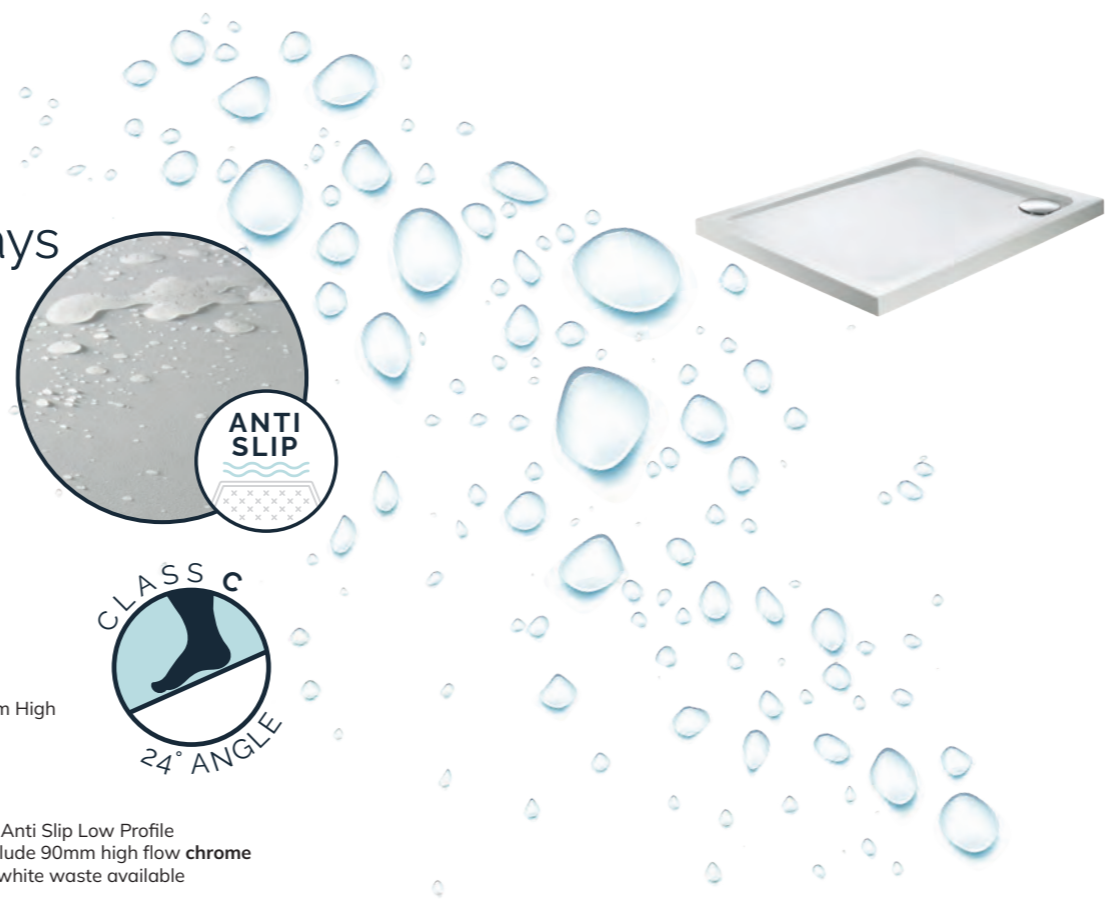

peace of mind for homeowners, particularly for households with young children, elderly family members, or individuals with mobility issues. With the Kristal Secure shower tray, you can enjoy a luxurious shower experience while prioritising health and safety, combining resilience and style seamlessly to elevate your home's bathroom environment.