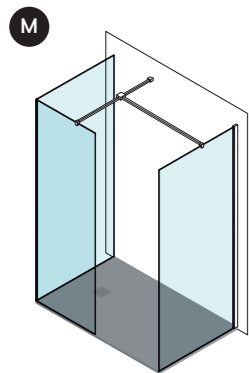

- Three Fixed panels
- One Clear Corner Seal Connector
- T Configuration straight support bars.