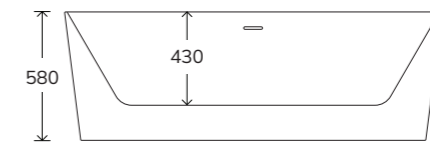

Aqua Light
GGILUXPC **£305**

SAMOA

Available in
CUSTOM COLOURS

Suitable for
AIR JET SYSTEM

The SAMOA features a unique ledge along the long end, offering unparalleled functionality. This versatile ledge serves a dual purpose, allowing for the easy mounting of taps directly onto the bath and providing a convenient shelf for placing toiletries, candles, and other items to enhance your bathing experience. Experience luxury and convenience like never before with the innovative SAMOA freestanding bath. SAMOA is compatible with Air Jet System and the bath's exterior can be customised with your choice of colour, allowing you to personalise it to match your unique style.