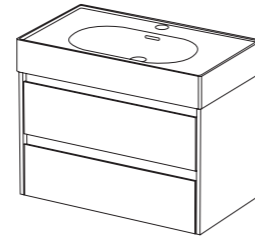

	Gloss White	UF2257
	City Stone	UF2258
	Metro Blaze	UF2259
	Parkland	UF2260
	Riverside	UF2261

80cm

2 Drawer Vanity Units

£895

PULSE

- Includes Ceramic Basin
- W800 x D460

Unit

	Gloss White	UF2242
	City Stone	UF2243
	Metro Blaze	UF2244
	Parkland	UF2245
	Riverside	UF2246