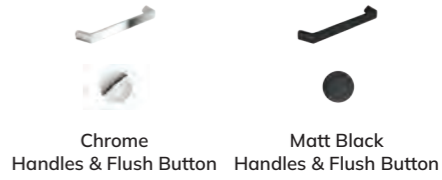

CORTA \ 110cm L Shape

Short Projection