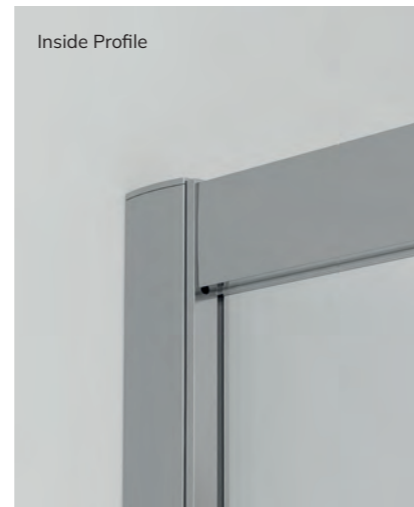

Pivot Hinge