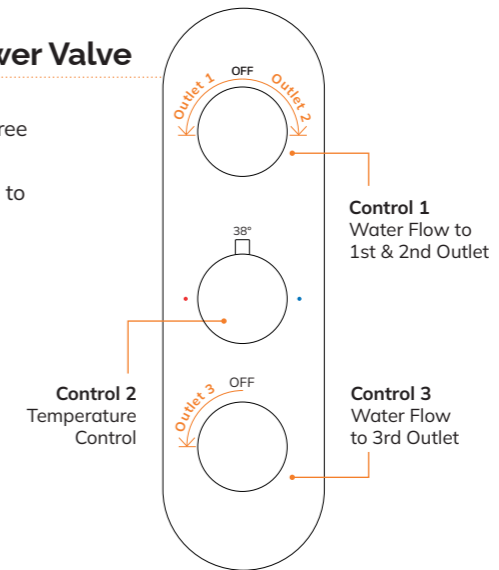

Triple Control - 3 Outlet Shower Valve

This valve offers even more flexibility, with three controls. One control for water temperature and two controls for water flow. It allows you to use two of the three outlets simultaneously.