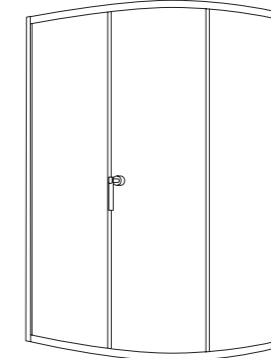

Single Door
Offset Quadrant