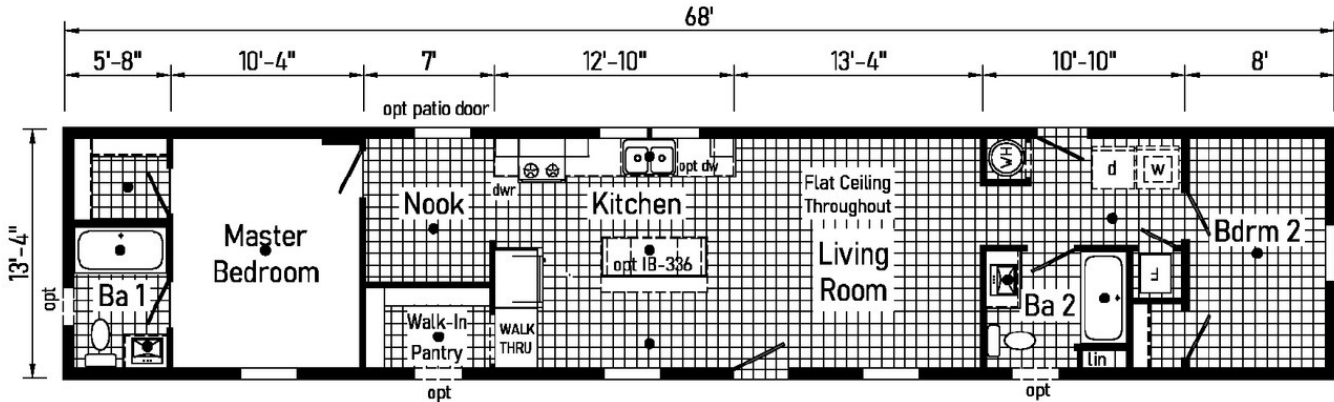

2026 Cavco Astro 14x68 2 bed, 2 bath

#26

100 Amp electric

Perimeter heat

Gas Furnace

Smart thermostat

40 Gallon water heater electric

Exterior faucet

Water shutoff valves throughout

Wholes house shut off

Dormer 16' with exterior columns and vertical shake

Hanging lights over island w/ globes

White molding package

Low E windows throughout

Picture window at kitchen sink

Hidden Pantry with shelving

White interior doors

30# roof load!

Architecture shingles

Gas Range –Black

Dishwasher

Microwave over range

18 cu.ft. Fridge