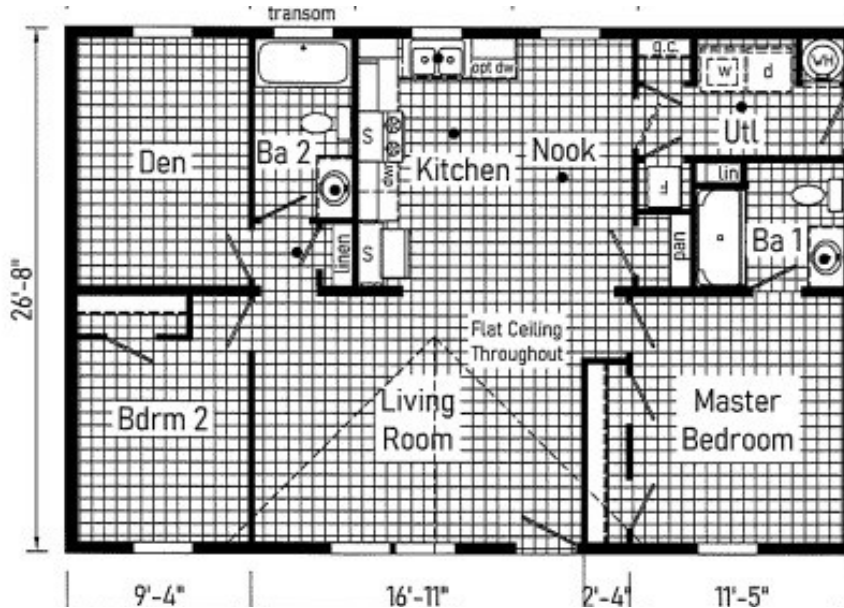

2026 Commodore Blazer 28x40

#10

- Electric smooth top Range
- Refrigerator 18 cu.ft. black
- 30 Gallon Water Heater
- Gas Furnace
- 30 LB roof load
- Exterior Faucet
- Water shut off valve
- Water shut off valve throughout
- 1 lite back door
- 3 lite front door
- Transom window 2nd bath
- 8' Flat ceiling with stipple ceilings
- 100 amp service
- Bedroom lights

- Architecture Shingles
- Ice Guard
- Vinyl flooring living room
- Cabinet over fridge
- Coat rack over panel box
- Fiberglass shower
- Fiberglass tub 60"
- China Sink
- Faucet will pull down sprayer
- Soft close drawer guides
- Blinds 1"
- 1 GFI receptacle exterior
- Recessed lights in bedrooms
- R-19, R-22, R-28