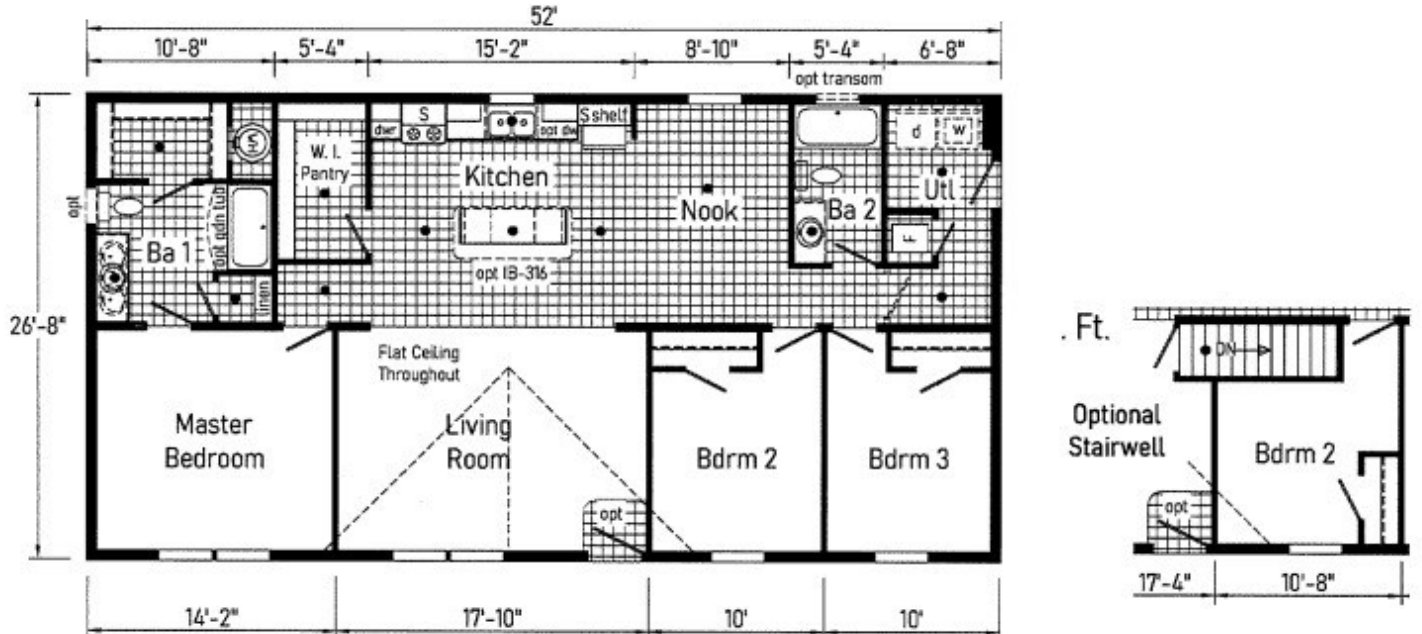

2026 Cavco Commodore Blazer Select #9

- Gas Range
- Dishwasher
- Microwave over range
- 18 cuft Fridge
- 100 amp Electric
- Architecture Shingles
- Sliding Glass door
- Vinyl Flooring Living room
- Apron sink Kitchen gooseneck
- Fiberglass Shower master bath
- Black Interior Package

- Windows each bath 24x36
- Transom Window 36x9
- Extra conduit in panel box
- 6" recessed lights
- Hardwood Cabinets stained
- KCMA certified cabinets
- China sinks throughout
- Island kitchen hardwood
- Cabinet over fridge
- Molding– Artisan package
- Walk in pantry
- Water shut off valve utility room main
- Water Shut offs throughout
- Hanging dome light over island