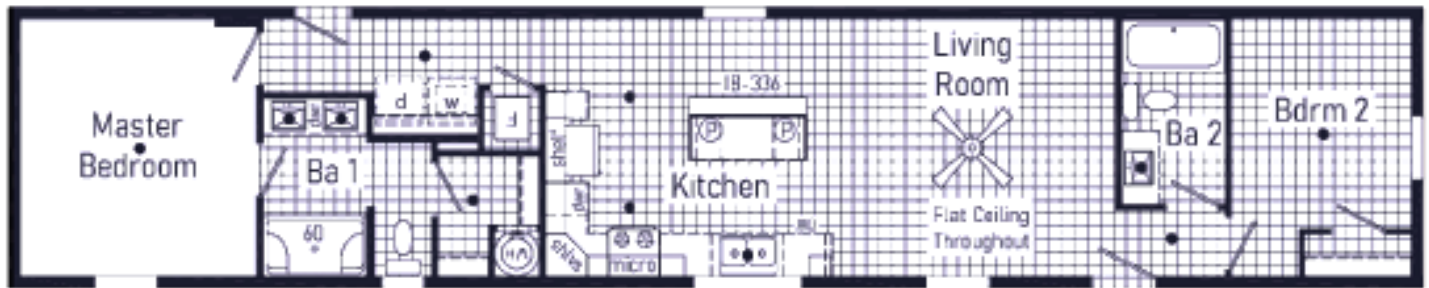

2026 Commodore Blazer Elite 14x68 #22

100 Amp Electric

40 Gallon Water heater

Gas Furnace

Perimeter heat

Appliances:

18' 2-Door Black Refrigerator

Black Dishwasher

Over-Range Microwave Black

Gas Range Deluxe

16' Dormer

Exterior Accent Vertical Siding over Shake

30 Year Architectural Shingles

Master Bath Shower W / O Seats

China Sinks Throughout

Exterior Lights Each Door

R-19 Walls

R-28 Ceiling

R-22 Floor

OSB Exterior Walls Including Wind Wrap

Ceiling Fan w/light Living Room

2 Pendant Lights Kitchen Island

2 Arm Vanity Lights Both Baths

Smart Thermostat

2 Photo Electric Smoke W / CO Detector

8' Flat 30# Roof Load

Vinyl Throughout

Countertop Crescent Edging Throughout

Cabinets Painted Hardwood

KCMA Certified Cabinets

Overhead Cabinet Laundry Room

Molding Package Profiles K6 W / Cove

Base Cabinets Drawers Over Doors

Interior Door Levers Throughout

Furnace Door 2 Panel White

1" Mini Blinds

Ceilings Stipple

Shutters Front Door Side

Low-E Windows No Grids

Bedroom Ceiling Lights

Palmer Sale Price to Order $ _____

Palmer Manufactured Homes

147 Route 17C Waverly, NY 14892

607-565-4535

www.PalmerHomes.net