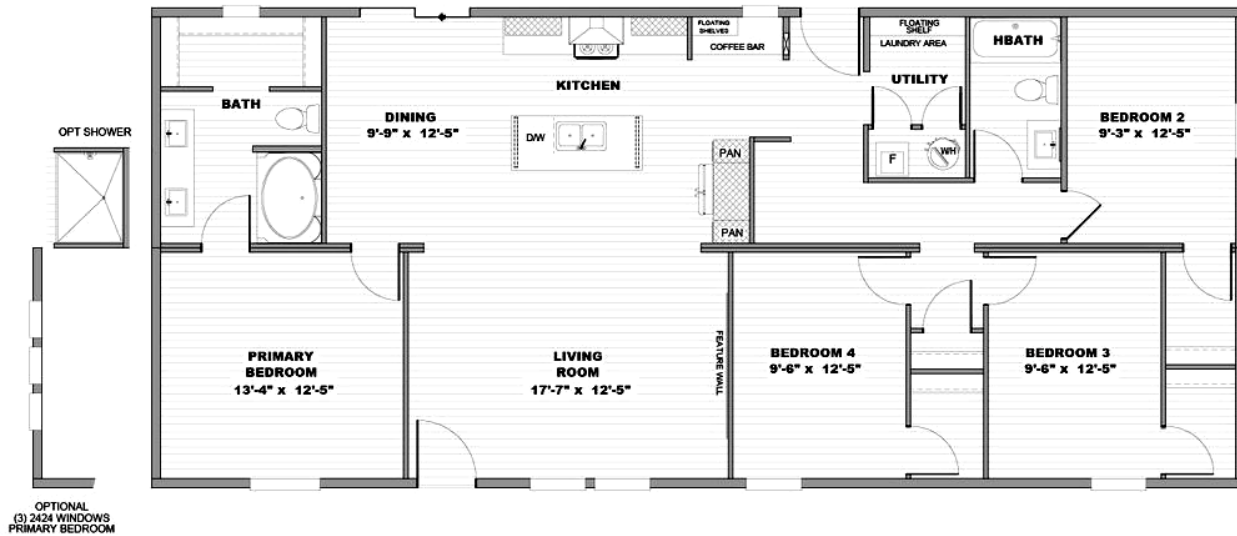

2026 Clayton Expedition 28x60

#11

E-Built Clayton for NorthEast

Charwood interior package

Electric Dual element water heater

Carrier GAS Furnace

Gas Range

Kohler lav faucets

Deluxe Range Hood

Samsung fridge side by side, water/ice

Dishwasher

Wire and brace future fan liv

60" fiberglass garden tub/shower

Programmable thermostat

Argon Gas low E Windows

Patio door

Double sinks Master bath

Walk in closets all bed rooms

Vinyl Floor Throughout home

Insulation:

Floor R-22

Walls R-21

Roof R-38

4 bed, 2 bath

Visit:

ClaytonEpicExperience.com

For more layouts, photos, videos, color options

Palmer's Order Price \$

Delivery and setup includes: concrete blocks, water line hook up with heat tape within 25', sewer hookup, 1 set of steps