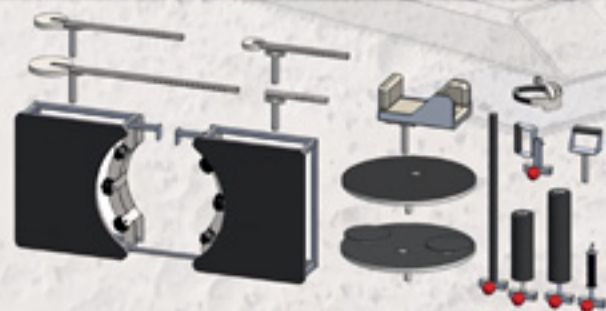

SPINE INTERNAL
ROTATION

LEG EXTERNAL
ROTATION

HIP EXTENSION

SHOULDER INTERNAL
ROTATION

GOLF SWING

PNF INTERNAL

Use the included attachments to
create **80+ Exercises** (See back cover)

WATCH VIDEOS

STRENGTH WITH A TWIST

1. Multiple Attachment Extensions
2. Knee Cradle for Hip Rotation
3. Platforms for Leg/spine Rotation
4. Pads go onto extensions for exercises
5. Grips go onto extensions for exercises
6. Grip for Arm Rotation
7. Attachment Storage Rack gives professional presentation

1. Rotational Resistance for full range concentric and eccentric activation. **Improve functional outcome.**
2. Adjustable Angles on the hub changes plane of motion, **activating kinetic chain in ways never before possible.**
3. Adjustable Hub height, aligns with anybody parton anybody **including handicap persons.**
4. Adjustable attachment engagement angle to **change working range of motion.**
5. Degree markers on wheel to indicate range of motion **providing data.**
6. **Hi-low cable trainer** for when you need it.
7. **Small footprint** for a machine that does so much cool stuff!
8. Safety Handles lock High-Low-In-Out independently.
9. Main Arm folds out of the way for storage.
10. **Suspension Training Attachment point.**
11. Counterweight for easy vertical adjustment of arm.
12. Weight Stack 2.5lbs - 450lbs in 2.5 increments allows you to **work with weak or strong clients.**