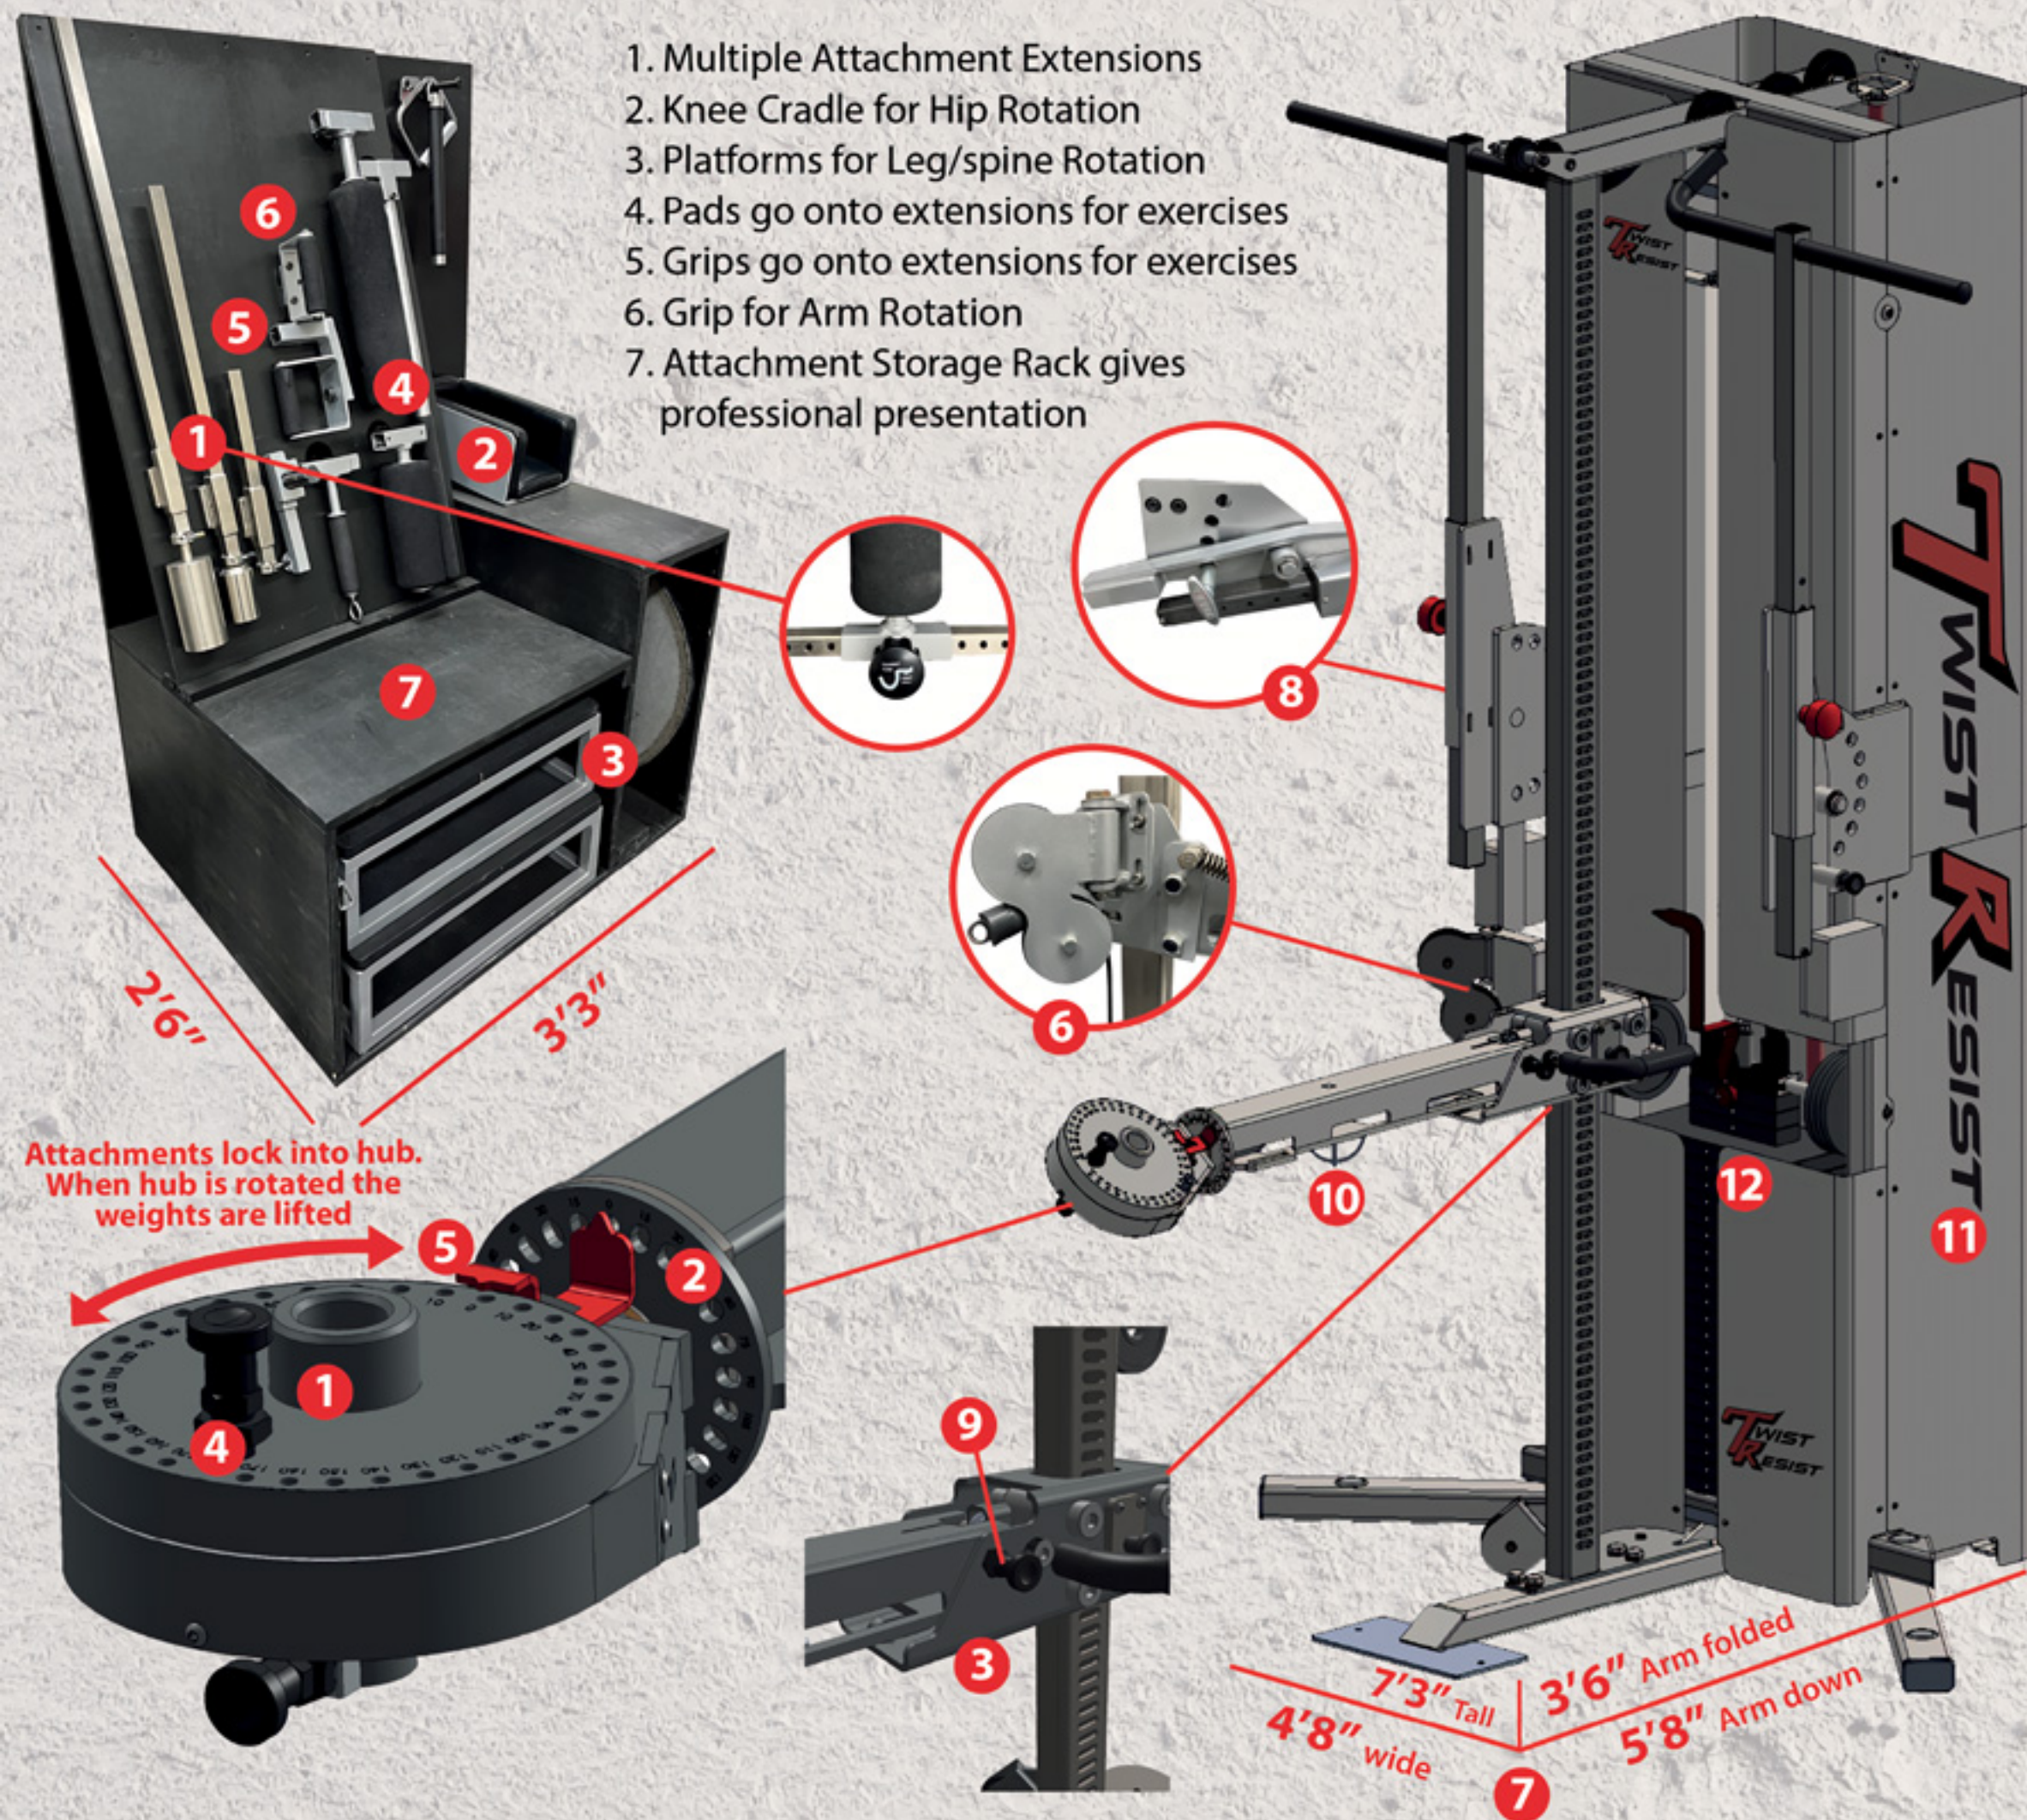

MADE IN THE USA

TWIST RESIST®

STRENGTH WITH
A TWIST

The World's First
Multi-function cam based
resistance trainer.

Up to **40% MORE**
muscle activation! *
over cable machines with
more accurate targeting
of muscle groups

SPINE INTERNAL
ROTATION

LEG EXTERNAL
ROTATION

HIP EXTENSION

SHOULDER INTERNAL
ROTATION

GOLF SWING

PNF INTERNAL

Use the included attachments to
create **80+ Exercises** (See back cover)

WATCH VIDEOS

STRENGTH WITH A TWIST

1. Multiple Attachment Extensions
2. Knee Cradle for Hip Rotation
3. Platforms for Leg/spine Rotation
4. Pads go onto extensions for exercises
5. Grips go onto extensions for exercises
6. Grip for Arm Rotation
7. Attachment Storage Rack gives professional presentation

1. Rotational Resistance for full range concentric and eccentric activation. **Improve functional outcome.**
2. Adjustable Angles on the hub changes plane of motion, **activating kinetic chain in ways never before possible.**
3. Adjustable Hub height, aligns with anybody parton anybody **including handicap persons.**
4. Adjustable attachment engagement angle to **change working range of motion.**
5. Degree markers on wheel to indicate range of motion **providing data.**
6. **Hi-low cable trainer** for when you need it.
7. **Small footprint** for a machine that does so much cool stuff!
8. Safety Handles lock High-Low-In-Out independently.
9. Main Arm folds out of the way for storage.
10. **Suspension Training Attachment point.**
11. Counterweight for easy vertical adjustment of arm.
12. Weight Stack 2.5lbs - 450lbs in 2.5 increments allows you to **work with weak or strong clients.**