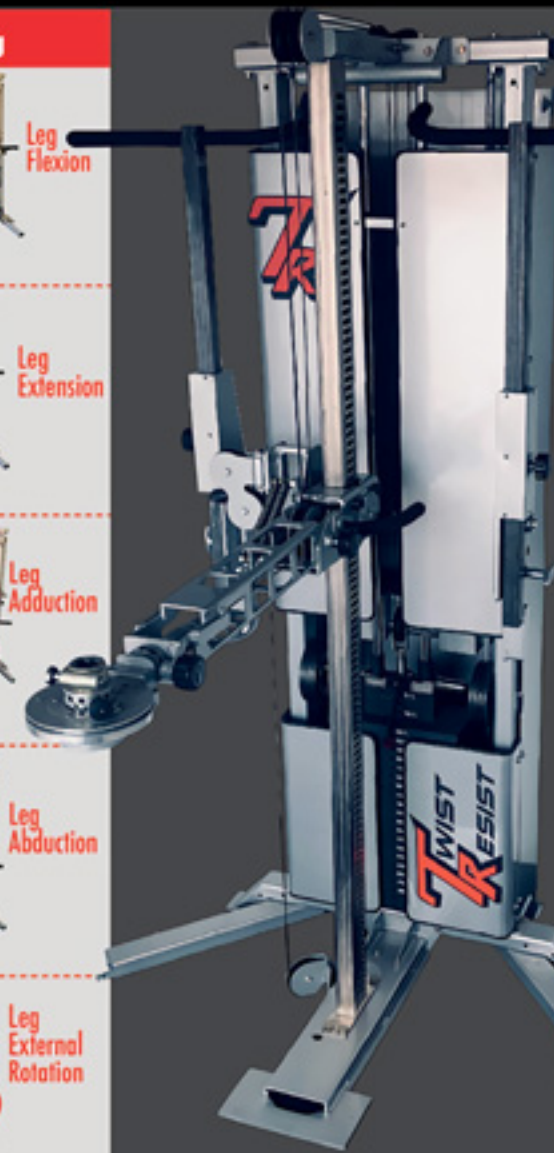

1. Rotational Resistance for full range concentric and eccentric activation. **Improve functional outcome.**
2. Adjustable Angles on the hub changes plane of motion, **activating kinetic chain in ways never before possible.**
3. Adjustable Hub height, aligns with anybody parton anybody **including handicap persons.**
4. Adjustable attachment engagement angle to **change working range of motion.**
5. Degree markers on wheel to indicate range of motion **providing data.**
6. **Hi-low cable trainer** for when you need it.
7. **Small footprint** for a machine that does so much cool stuff!
8. Safety Handles lock High-Low-In-Out independently.
9. Main Arm folds out of the way for storage.
10. **Suspension Training Attachment point.**
11. Counterweight for easy vertical adjustment of arm.
12. Weight Stack 2.5lbs - 450lbs in 2.5 increments allows you to **work with weak or strong clients.**

Sport	Runner's Shoulder Extension	Runner's Shoulder Flexion	Ball Throw	Golf Swing	Baseball Bat Swing	Racquet Swing	Racquet Backswing					
Functional	Standing Lat Pulldown	Standing Row	Standing Shoulder Press	Lunge Chest Press	Arm External Rotation Ball	Arm Internal Rotation Ball	Run Sprint	Push-Up Wax-On Wax-Off				
Chest	Standing Incline Chest Press	Standing Chest Press	Standing Decline Chest Press	Standing Pec Fly	Seated Incline Chest Press	Seated Chest Press	<th>Back</th> <td> Seated Lat Pulldown</td> <td> Standing Back Fly</td> <td> Seated Row</td>		Back	Seated Lat Pulldown	Standing Back Fly	Seated Row
Functional 2	PNF External	PNF Internal	Donkey Kick	Wood Chop	Internal Leg Rotation Squat	External Leg Rotation Squat			Spine Lateral Rotation Stationary Shoulders	Spine Medial Rotation Stationary Shoulders	Flexed Arm External Rotation	Flexed Arm Internal Rotation
	Crank	Stir Pot	Seated Leg Extension	Seated Leg Flexion	Flexed Leg External Rotation	Flexed Leg Internal Rotation	Ankle Extension	Suspension	Dip	Pull-Up		