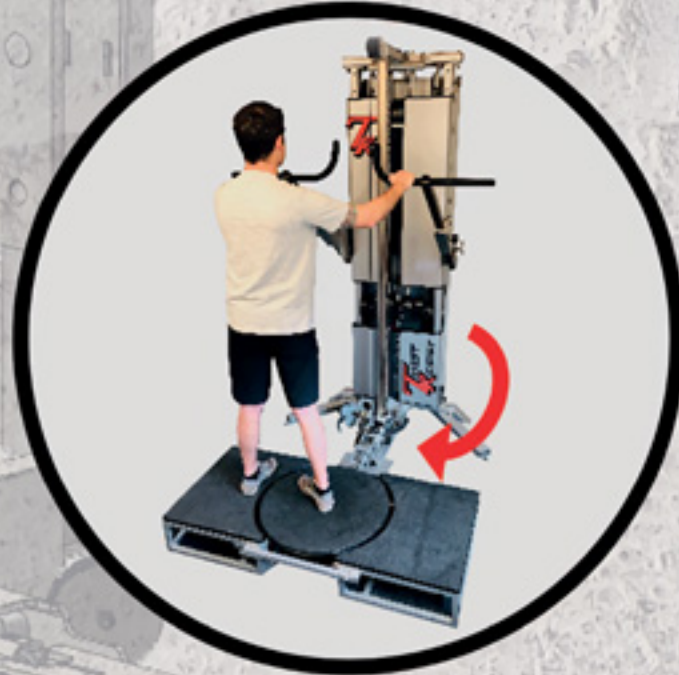

MADE IN THE USA

TWIST RESIST®

STRENGTH WITH
A TWIST

The World's First
Multi-function cam based
resistance trainer.

Up to **40% MORE**
muscle activation! *
over cable machines with
more accurate targeting
of muscle groups

SPINE INTERNAL
ROTATION

LEG EXTERNAL
ROTATION

HIP EXTENSION

SHOULDER INTERNAL
ROTATION

GOLF SWING

PNF INTERNAL

Use the included attachments to
create **80+ Exercises** (See back cover)

WATCH VIDEOS

1. Rotational Resistance for full range concentric and eccentric activation. **Improve functional outcome.**
2. Adjustable Angles on the hub changes plane of motion, **activating kinetic chain in ways never before possible.**
3. Adjustable Hub height, aligns with anybody parton anybody **including handicap persons.**
4. Adjustable attachment engagement angle to **change working range of motion.**
5. Degree markers on wheel to indicate range of motion **providing data.**
6. **Hi-low cable trainer** for when you need it.
7. **Small footprint** for a machine that does so much cool stuff!
8. Safety Handles lock High-Low-In-Out independently.
9. Main Arm folds out of the way for storage.
10. **Suspension Training Attachment point.**
11. Counterweight for easy vertical adjustment of arm.
12. Weight Stack 2.5lbs - 450lbs in 2.5 increments allows you to **work with weak or strong clients.**