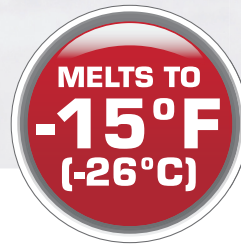

SurePaws®

**SALT-FREE
PET-FRIENDLY
ICE MELTER**

**GENTLER ON
PAWS & SKIN**

**SAFER FOR PEOPLE,
PETS & PLANTS***

SafeStep® PRODUCT MELT-OMETER®

GOOD	BETTER		BEST	
3300	4300	6300	7300	8300
				SURE PAWS®

Ranked by melting temperature, speed, and environmental safety