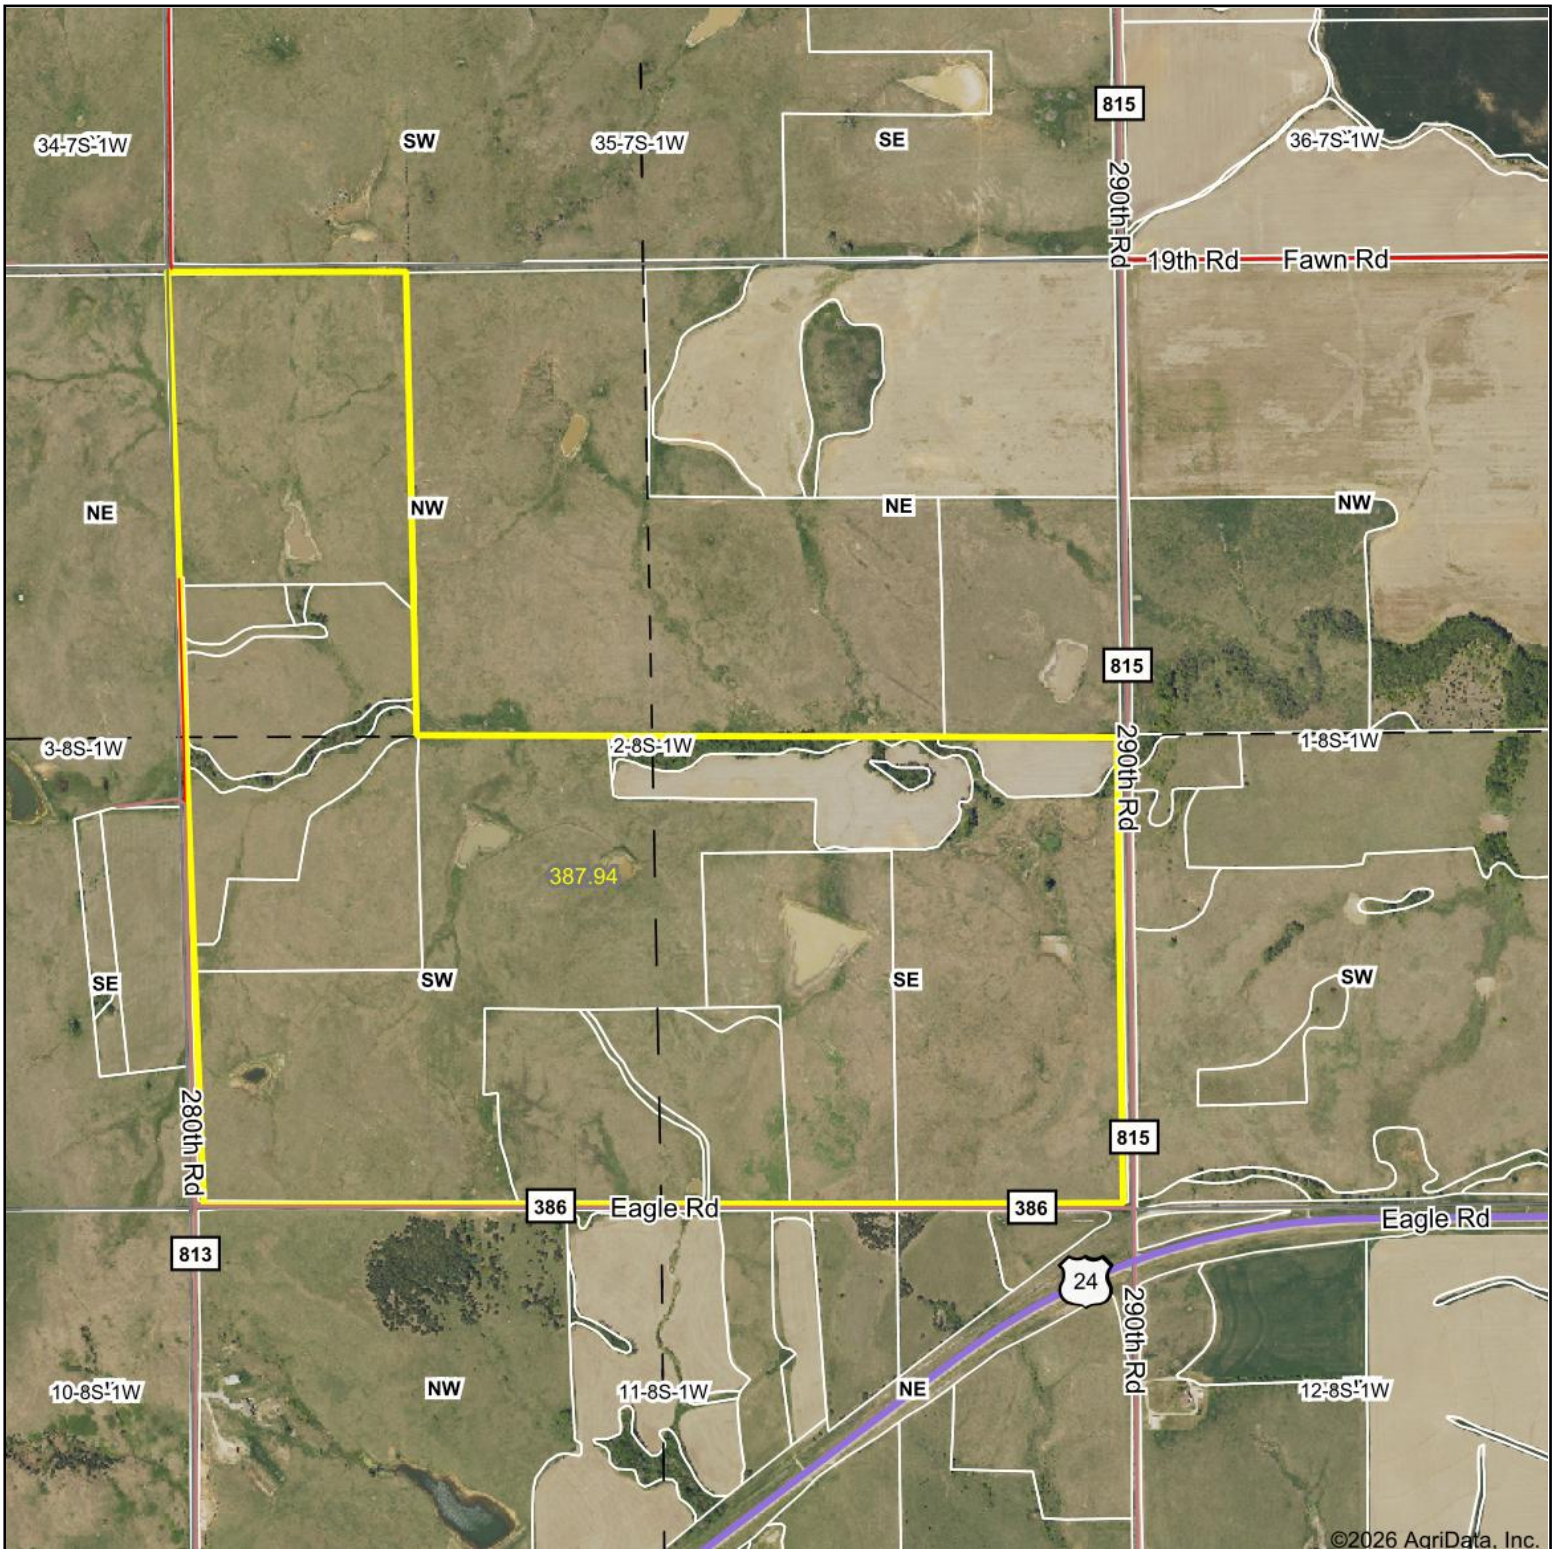

Aerial Map

©2026 AgriData, Inc.

Boundary Center: 39° 23' 9.31, -97° 23' 50.65

2-8S-1W
Cloud County
Kansas

4/22/2026

HORIZON
FARM & RANCH REALTY, LLC
Formerly Barr's
• Farms & Ranches • Auctions • Value Assessments
• Rural Homes • Hunting Property

Office 785-825-1199
Toll Free 888-825-1199
www.horizonfarmranch.com

Maps Provided By:
surety
CUSTOMIZED ONLINE MAPPING
© AgriData, Inc. 2025 www.AgriDataInc.com

Field borders provided by Farm Service Agency as of 5/21/2008.