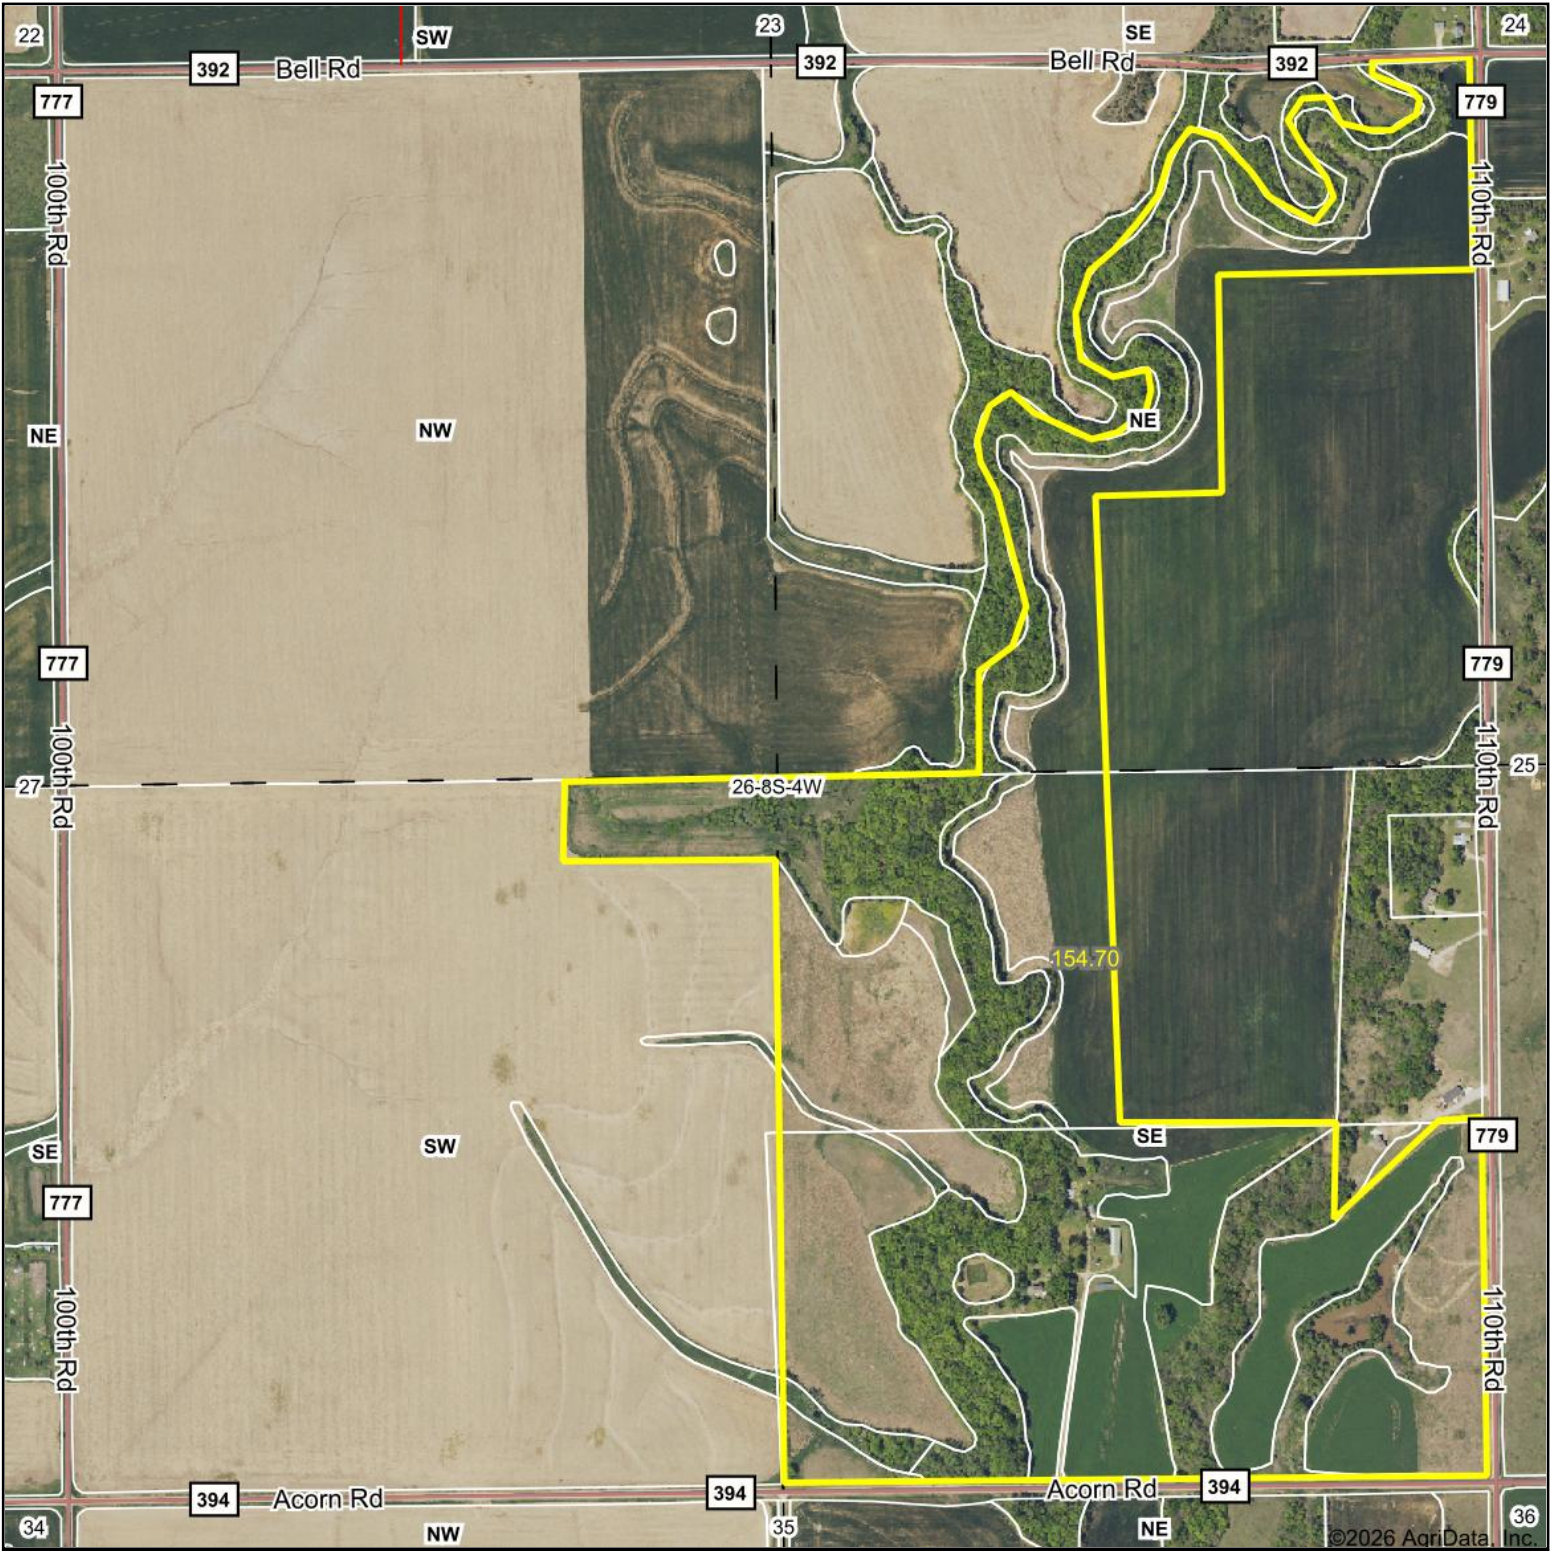

Aerial Map

Boundary Center: 39° 19' 42.82, -97° 43' 44.02

26-8S-4W
Cloud County
Kansas

HORIZON
FARM & RANCH REALTY, LLC
Formerly Barr's

Office 785-825-1199
Toll Free 888-825-1199
www.horizonfarmranch.com

Maps Provided By:

© AgriData, Inc. 2025 www.AgriDataInc.com

4/14/2026