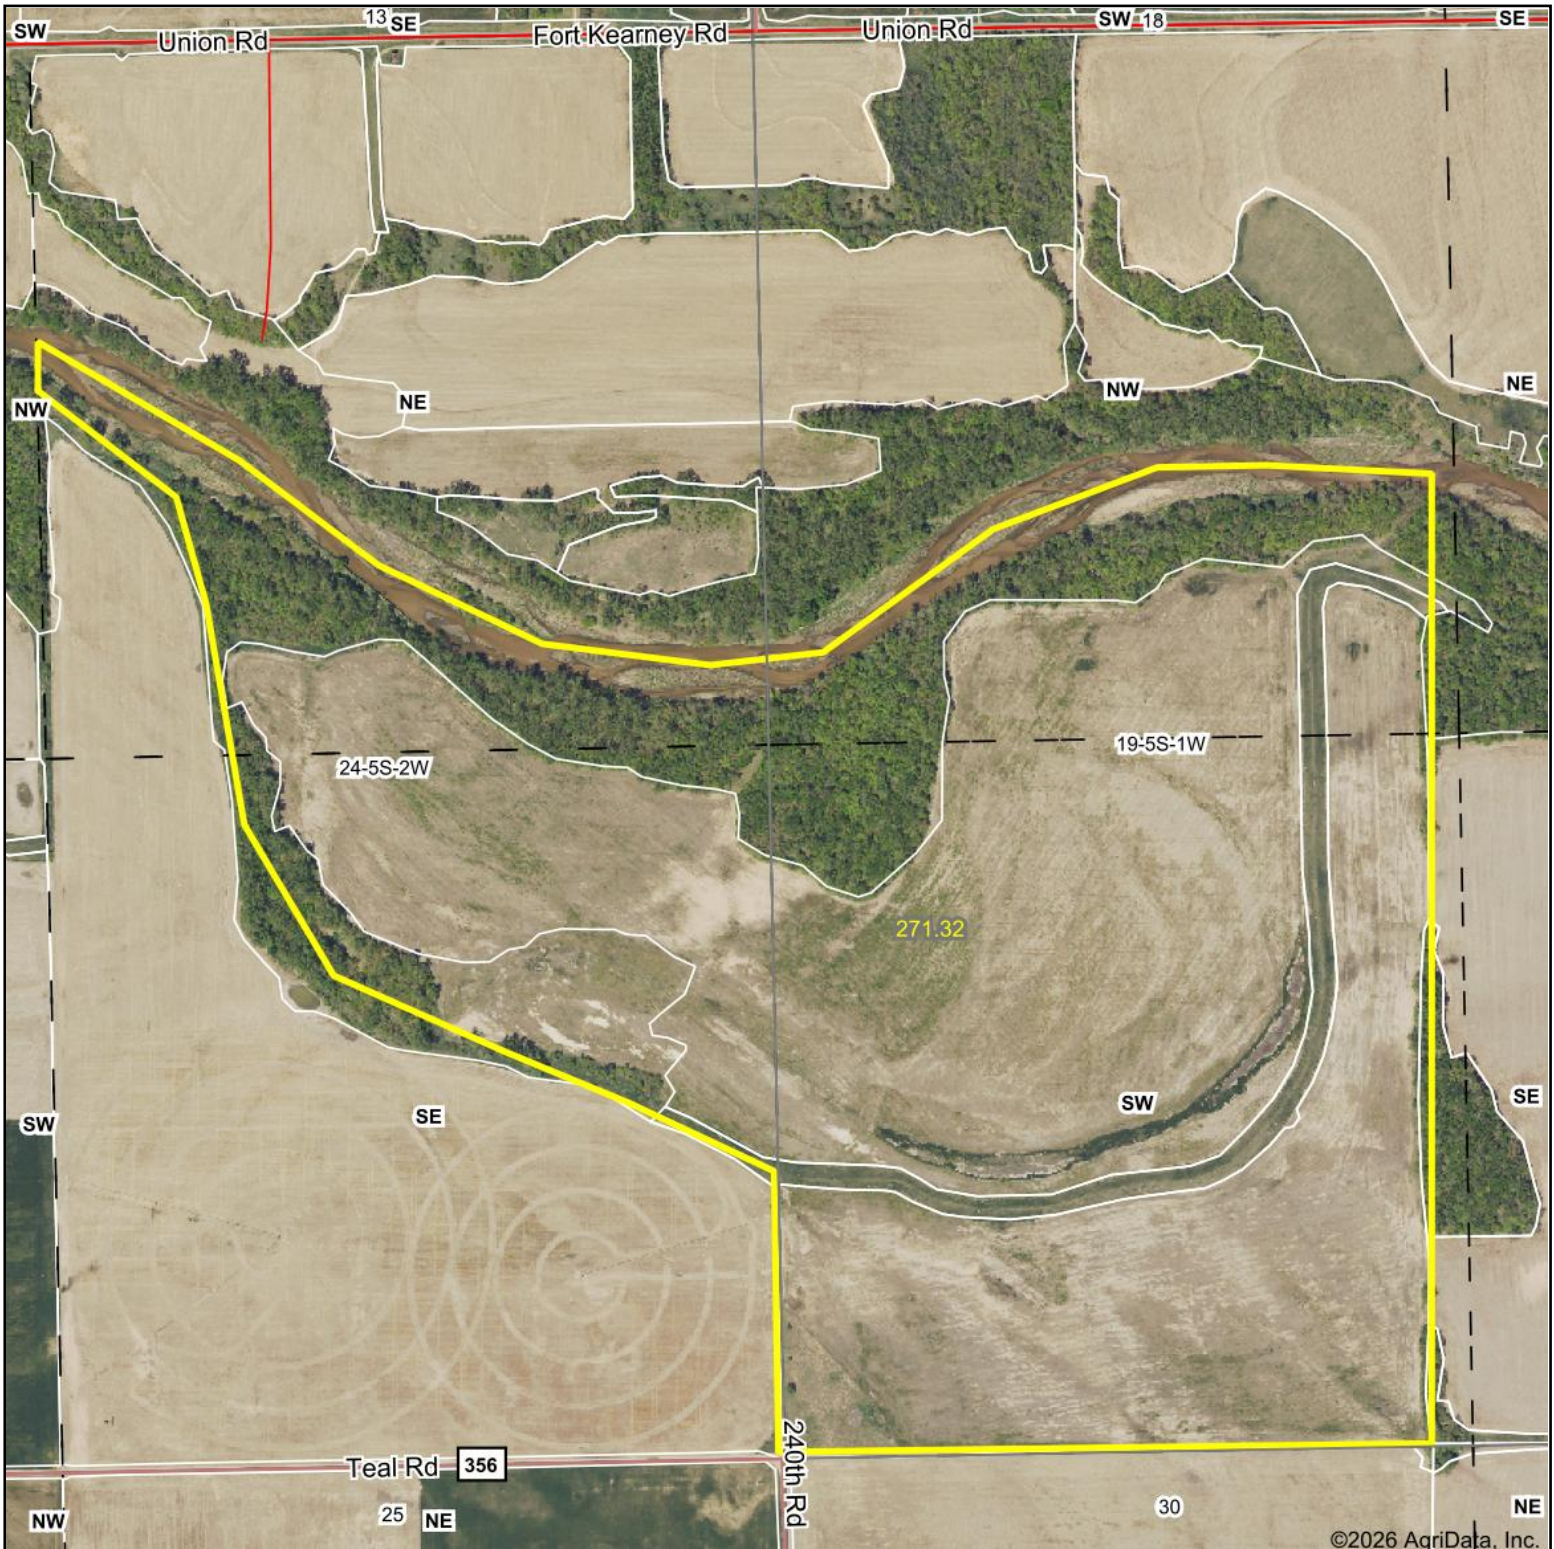

Aerial Map

Boundary Center: 39° 36' 4.65, -97° 28' 51.16

24-5S-2W
Cloud County
Kansas

HORIZON
FARM & RANCH REALTY, LLC
Formerly Barr's

- Farms & Ranches
- Rural Homes
- Auctions
- Hunting Property
- Value Assessments