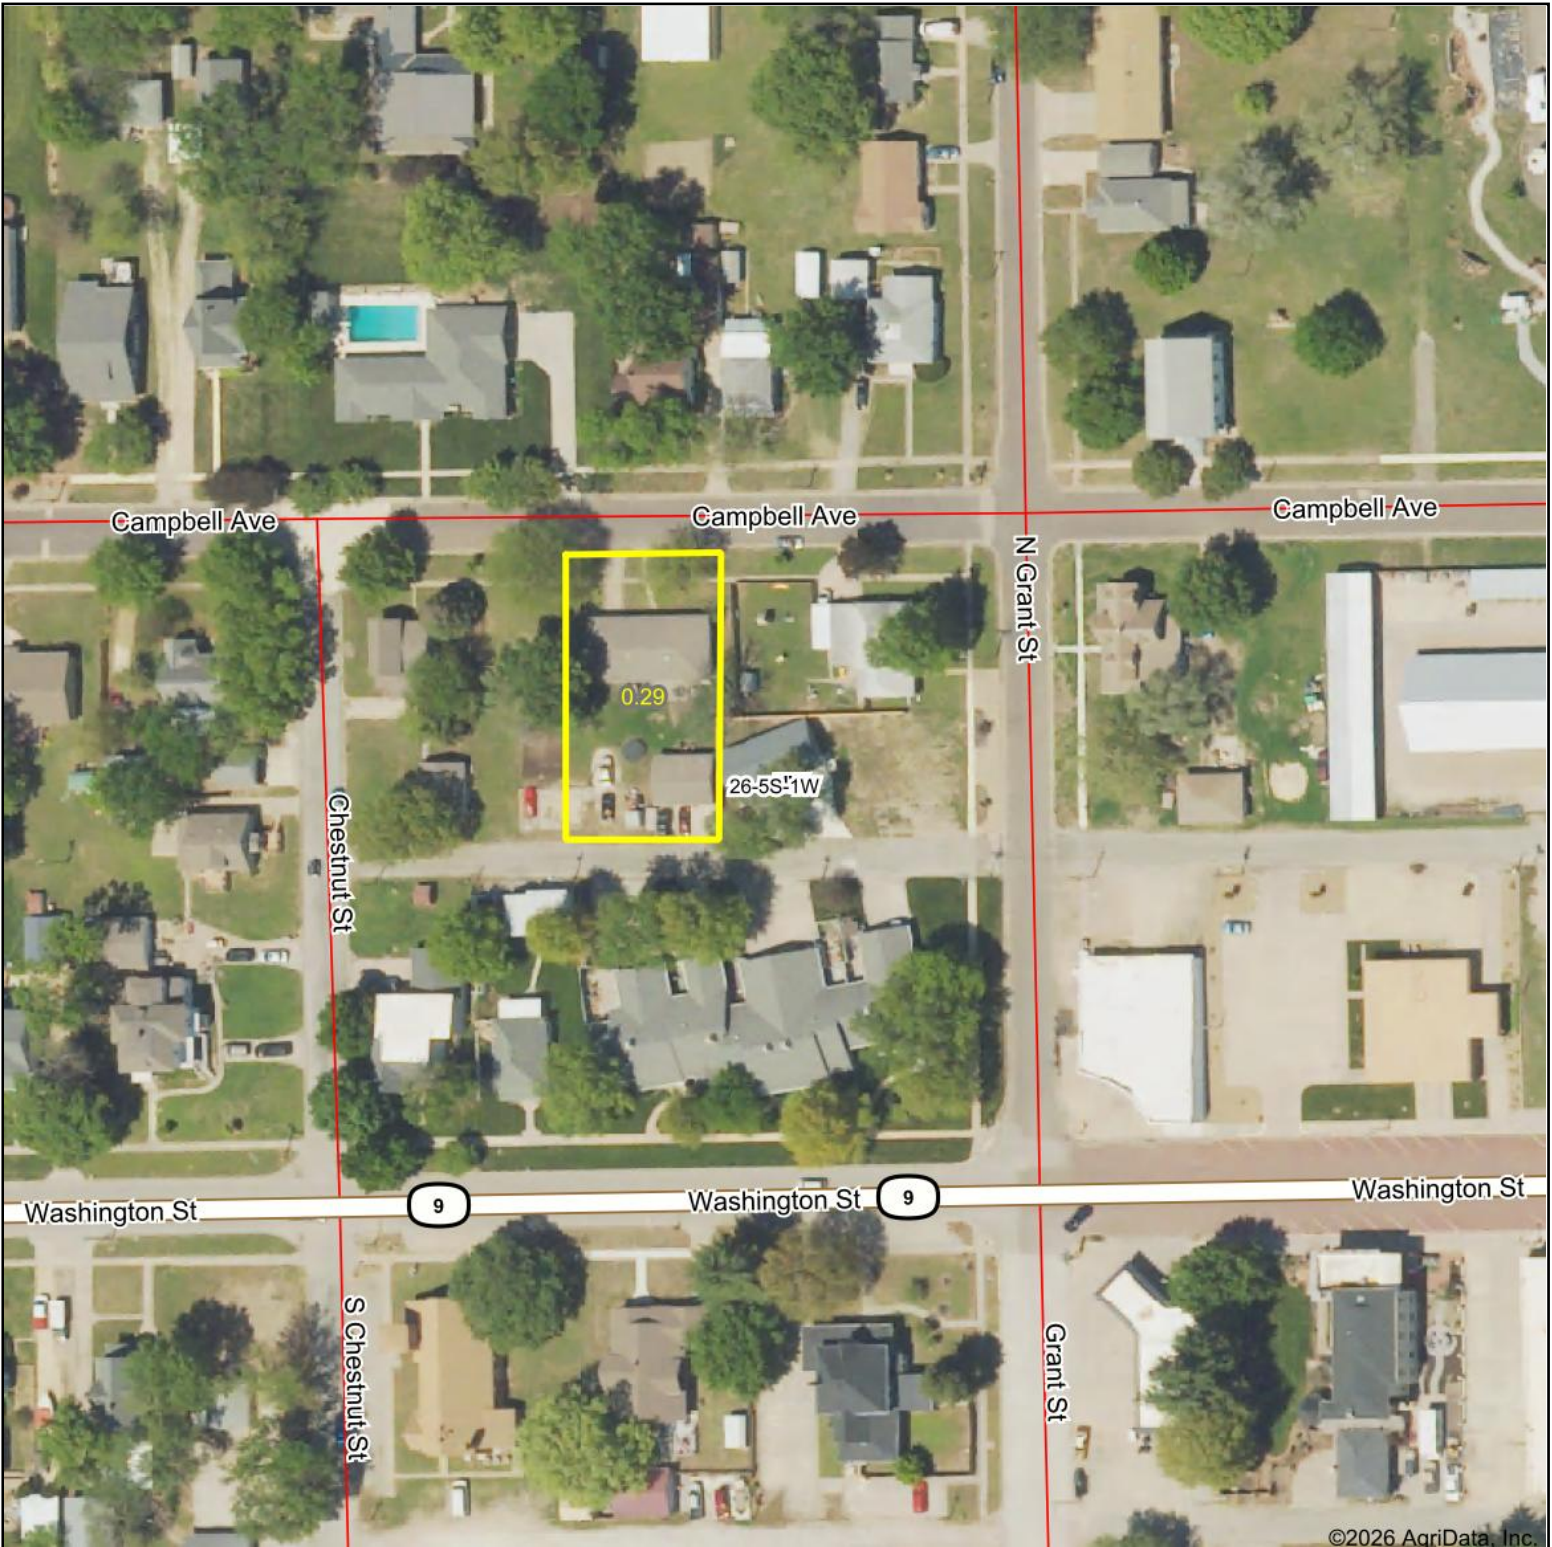

# Aerial Map

Boundary Center: 39° 35' 30.95, -97° 24' 3.24

**26-5S-1W**  
**Cloud County**  
**Kansas**

4/22/2026

**HORIZON**  
FARM & RANCH REALTY, LLC  
Formerly Barr's  
• Farms & Ranches • Auctions • Value Assessments  
• Rural Homes • Hunting Property