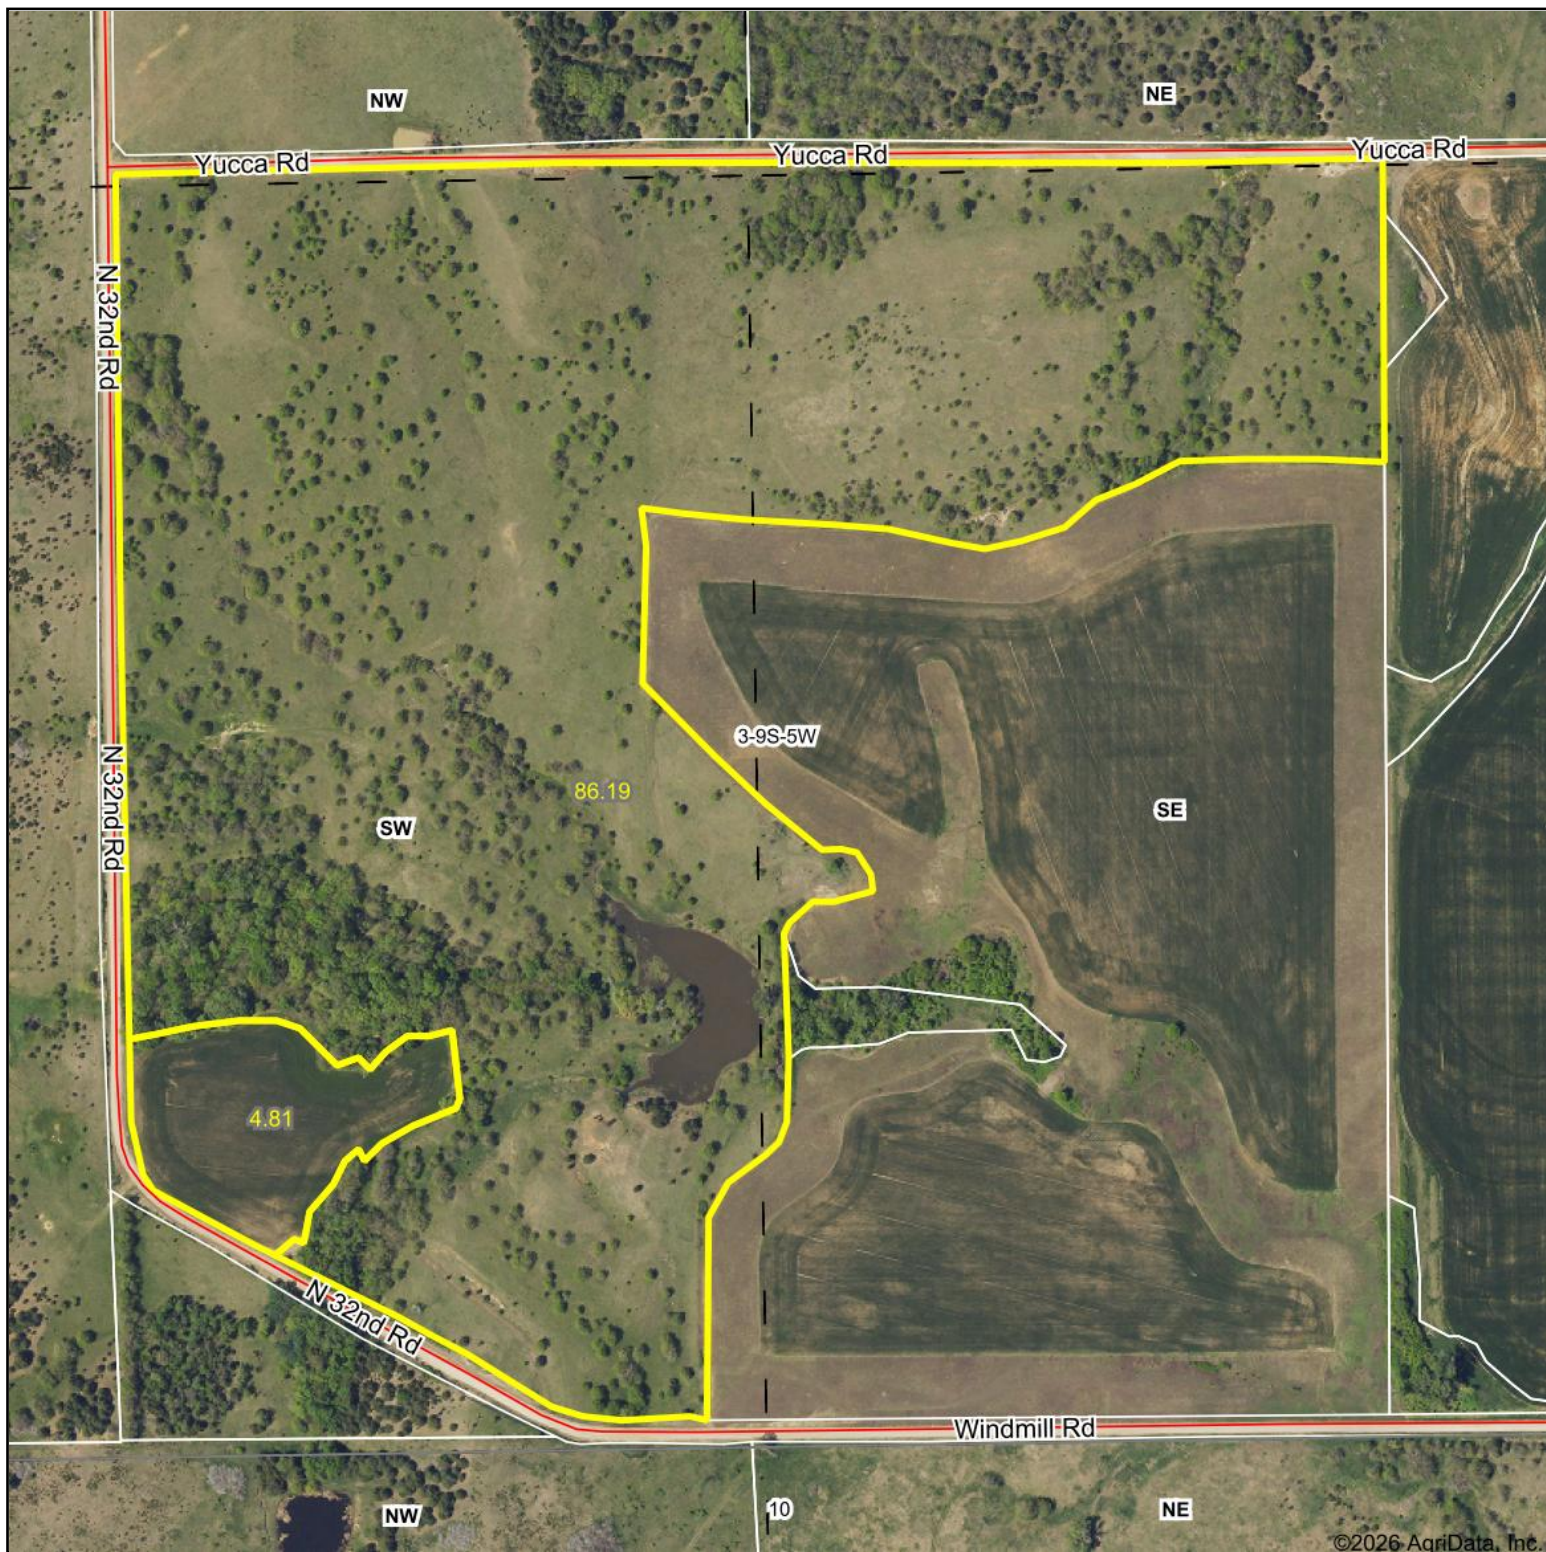

Aerial Map

Boundary Center: 39° 17' 44.49, -97° 51' 50.25

3-9S-5W
Ottawa County
Kansas

4/30/2026

HORIZON
FARM & RANCH REALTY, LLC
• Farms & Ranches • Auctions • Value Assessments
• Rural Homes • Hunting Property

Office 785-825-1199
Toll Free 888-825-1199
www.horizonfarmranch.com

Maps Provided By:
surety
CUSTOMIZED ONLINE MAPPING
© AgriData, Inc. 2025 www.AgriDataInc.com

Field borders provided by Farm Service Agency as of 5/21/2008.