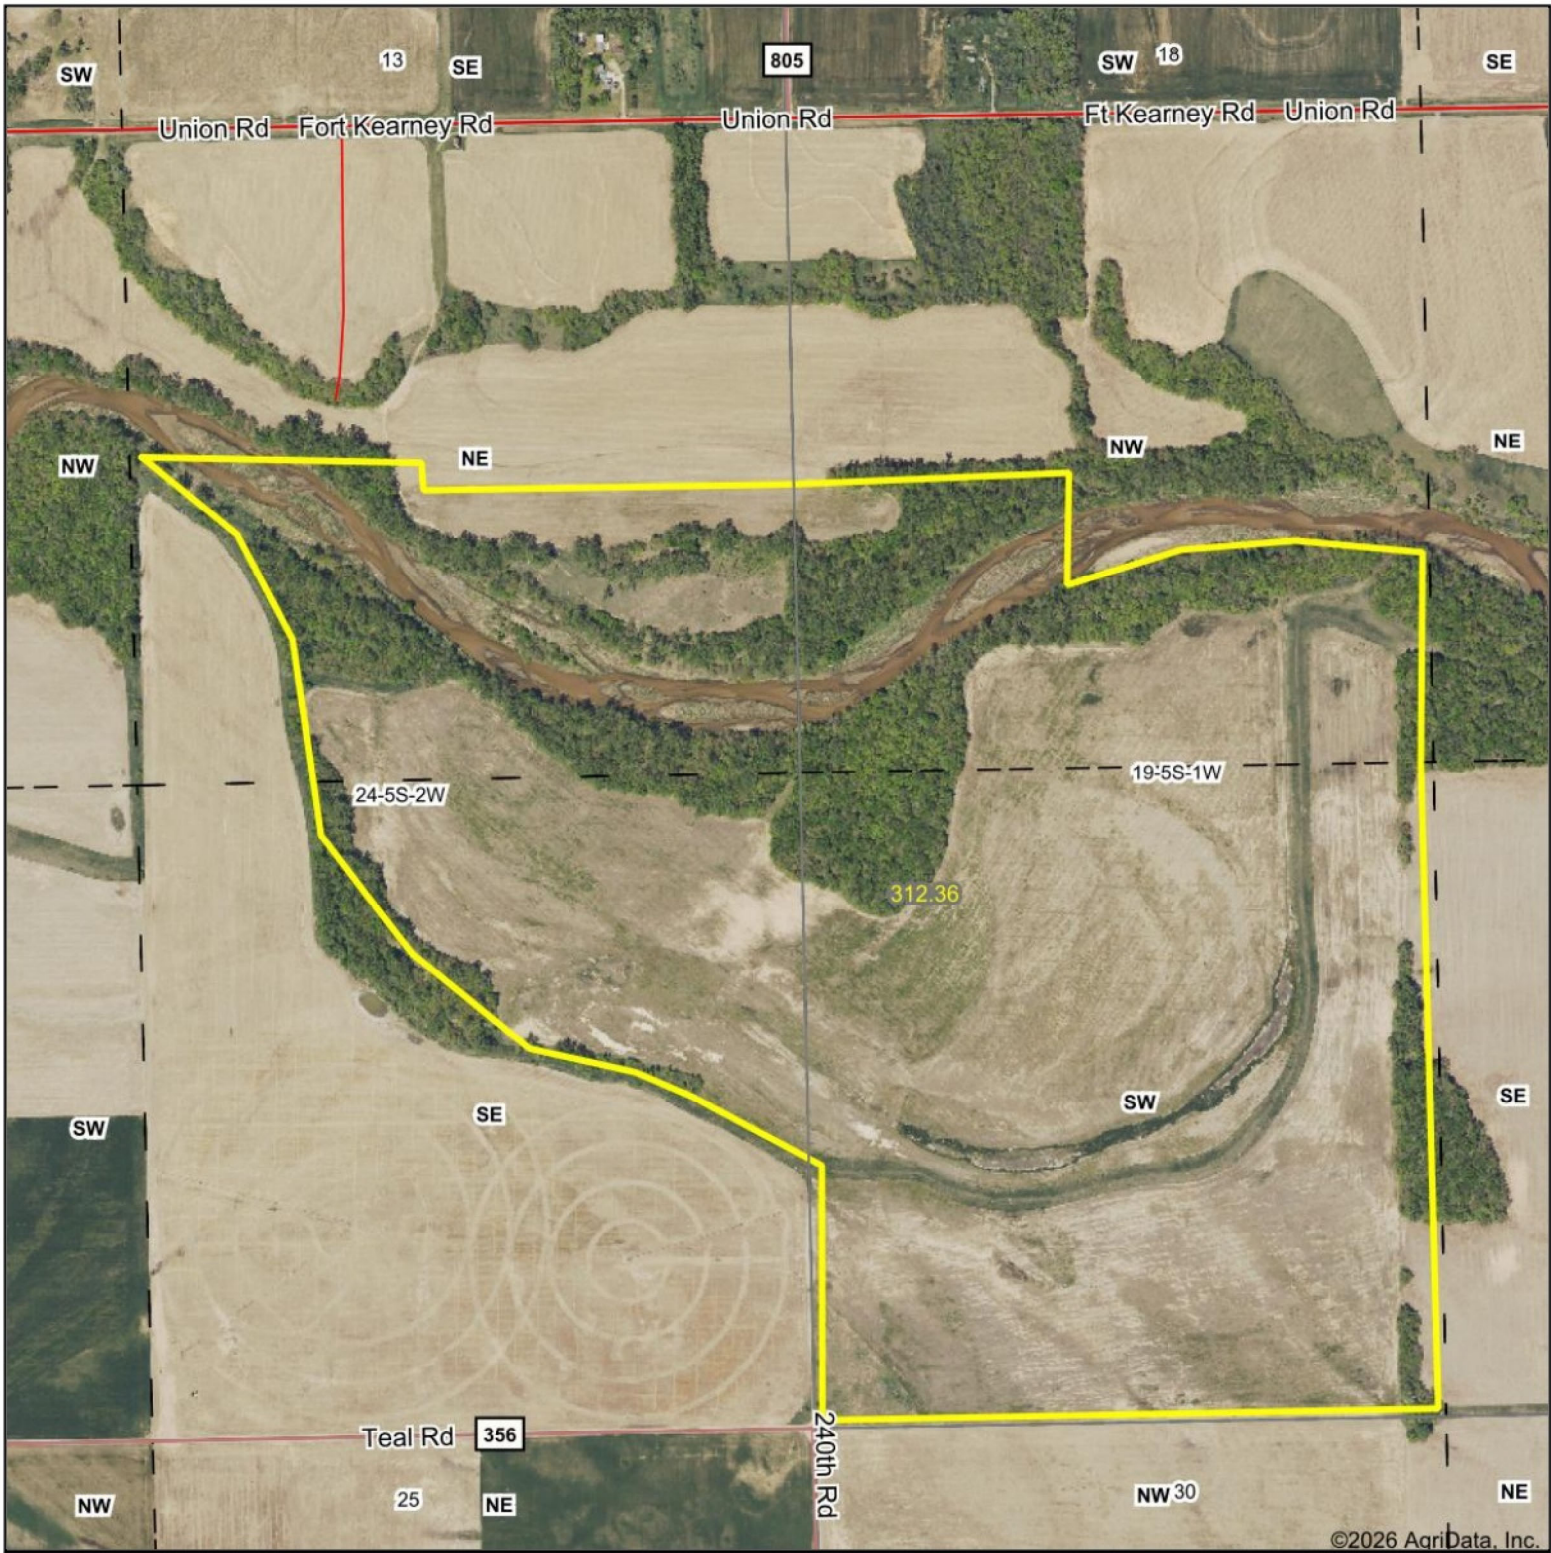

Aerial Map

©2026 AgriData, Inc.

Boundary Center: 39° 36' 3.64, -97° 28' 50.47

24-5S-2W
Cloud County
Kansas

HORIZON
FARM & RANCH REALTY, LLC
Formerly Barry's
• Farms & Ranches • Auctions • Value Assessments
• Rural Homes • Hunting Property