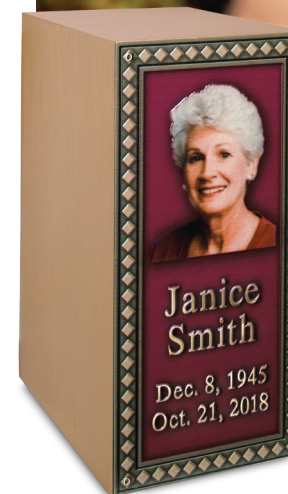

Wedding Ring Quilt Interior Kit
276819

Appliqués & Engraving

Shown: Sand Sheet Bronze urn with Friend display medallion.

Pewter Sheet Bronze Urn
Shown: Rose LifeSymbols design and engraving.

While many options apply to caskets, urns may also be personalized with appliques and engravings. Visit Batesville.com to explore additional offerings.