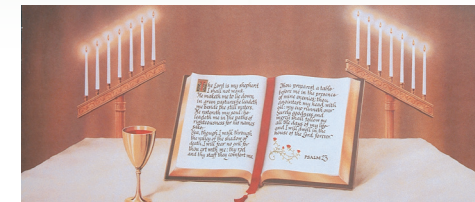

Last Supper/23rd Psalm - I05E
(double-sided—side 2 of I05E)
Printed Panel Only
Also available in Spanish - IE6E (double-sided)