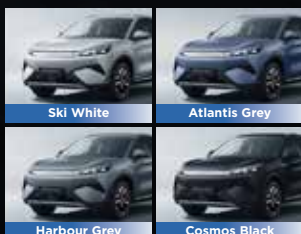

EXTERIOR COLOR OPTIONS

INTERIOR

DIMENSIONS