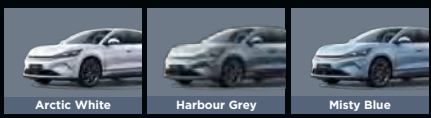

EXTERIOR COLOR OPTIONS