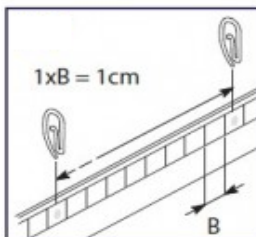

WAVE HEADING - RECOMMENDED RETAIL PRICE LIST - April 2026

Vanda Wave Information Sheet

The Vanda Wave Tape is a simple but elegant heading comprising of a unique hook and tape system. The tape is stiff, transparent and 77mm wide which allows for a consistent Ripple shape throughout the curtain giving it a very uniform look.

The pockets on the tape are exactly 1cm wide, which allows variation in wave size. Every tenth pocket/cm is marked which enables quicker attachment of hooks without counting the pockets, therefore quicker and easier to attached hooks.