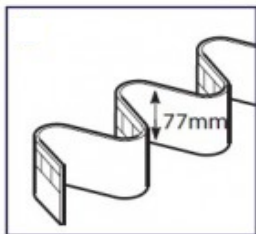

## VANDA WAVE PRICELIST

**AUCKLAND FACTORY / SHOWROOM**  
Unit G, 166 Marua Road, Ellerslie, Auckland

P: 0800 826 326  
F: +64 9 580 1351  
admin@vanda.co.nz  
orders@vanda.co.nz  
www.vanda.co.nz

<b>CONTENTS</b>	<b>PAGE</b>
Vanda Wave Tape Information Sheet	3
Flush Fit with Wave Heading	4
25mm Wave Rod with Wave Heading	5
25mm Wave Rod - Double Systems	6
Verve Track with Wave Heading	7
35mm & 32mm Square Rods with Wave heading	8
40mm Reeded Rod with Wave Heading	9
WAVE HEADING APPROXIMATE GUIDE	LAST PAGES

WAVE HEADING - RECOMMENDED RETAIL PRICE LIST - April 2026

Vanda Wave Information Sheet

The Vanda Wave Tape is a simple but elegant heading comprising of a unique hook and tape system. The tape is stiff, transparent and 77mm wide which allows for a consistent Ripple shape throughout the curtain giving it a very uniform look.

The pockets on the tape are exactly 1cm wide, which allows variation in wave size. Every tenth pocket/cm is marked which enables quicker attachment of hooks without counting the pockets, therefore quicker and easier to attached hooks.