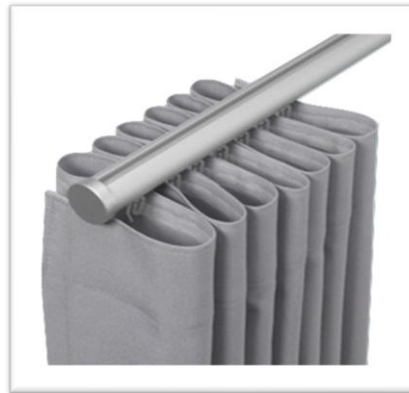

## VANDA WAVE PRICELIST

**AUCKLAND FACTORY / SHOWROOM**  
Unit G, 166 Marua Road, Ellerslie, Auckland

P: 0800 826 326  
F: +64 9 580 1351  
admin@vanda.co.nz  
orders@vanda.co.nz  
www.vanda.co.nz

<b>CONTENTS</b>	<b>PAGE</b>
Vanda Wave Tape Information Sheet	3
Flush Fit with Wave Heading	4
25mm Wave Rod with Wave Heading	5
25mm Wave Rod - Double Systems	6
Verve Track with Wave Heading	7
35mm & 32mm Square Rods with Wave heading	8
40mm Reeded Rod with Wave Heading	9
WAVE HEADING APPROXIMATE GUIDE	LAST PAGES

WAVE HEADING - RECOMMENDED RETAIL PRICE LIST - April 2026

Vanda Wave Information Sheet

The Vanda Wave Tape is a simple but elegant heading comprising of a unique hook and tape system. The tape is stiff, transparent and 77mm wide which allows for a consistent Ripple shape throughout the curtain giving it a very uniform look.

The pockets on the tape are exactly 1cm wide, which allows variation in wave size. Every tenth pocket/cm is marked which enables quicker attachment of hooks without counting the pockets, therefore quicker and easier to attached hooks.