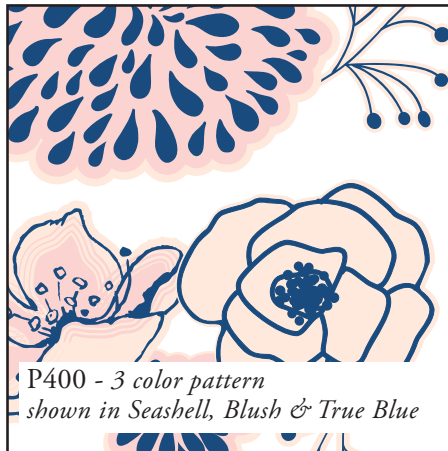

FLORAL

P254
1 color pattern shown in Olive

P308
1 color pattern shown in Slate Blue

P333
1 color pattern shown in Laurel

P355
1 color pattern shown in Pistachio

P370
1 color pattern shown in Copper

P381
1 color pattern shown in Holly

P399
1 color pattern shown in Blush

P400 - 3 color pattern
shown in Seashell, Blush & True Blue

P414 - 2 color pattern
shown in Laurel & Olive

P460
1 color pattern shown in Latte

P533
1 color pattern shown in Harvest

P534
1 color pattern shown in Twilight

FLORAL