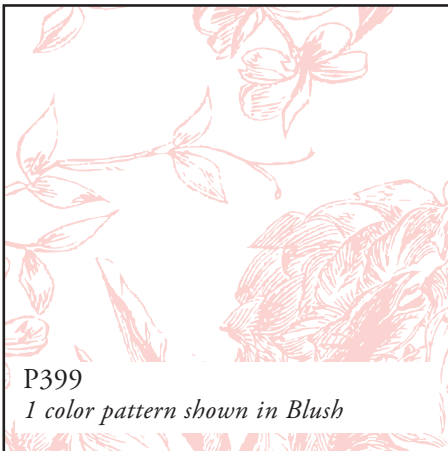

FLORAL

P254
1 color pattern shown in Olive

P308
1 color pattern shown in Slate Blue

P333
1 color pattern shown in Laurel

P355
1 color pattern shown in Pistachio

P370
1 color pattern shown in Copper

P381
1 color pattern shown in Holly

P399
1 color pattern shown in Blush

P400 - 3 color pattern
shown in Seashell, Blush & True Blue

P414 - 2 color pattern
shown in Laurel & Olive

P460
1 color pattern shown in Latte

P533
1 color pattern shown in Harvest

P534
1 color pattern shown in Twilight

FLORAL