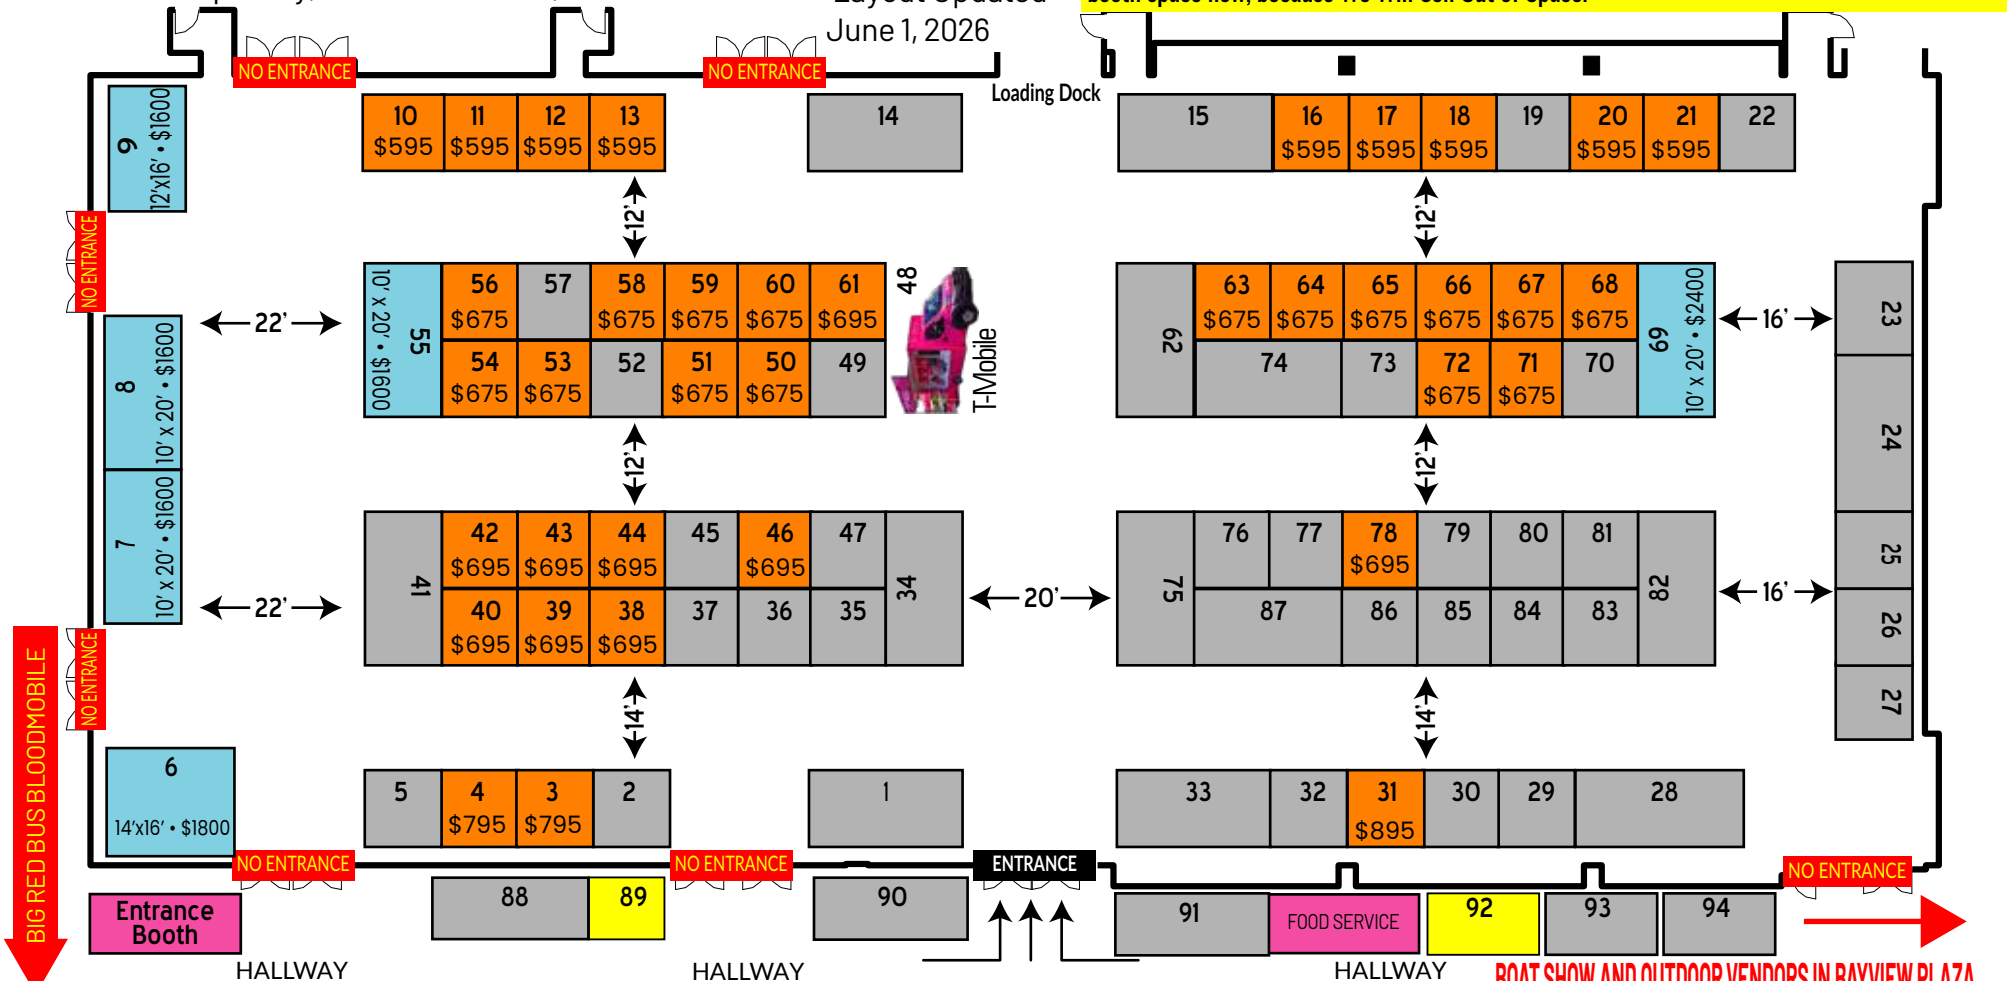

The 2026 Emerald Coast Home and Boat Show
Saturday, October 10 • 10am–5pm and Sunday, October 11 • 10am–3pm
Destin-Fort Walton Beach Convention Center
1250 Miracle Strip Pkwy, Ft. Walton Beach, FL

Layout Updated
June 1, 2026

8x20 ft
8x10 ft
10x10 ft
10x20 ft
SOLD

Call Wes Fell (Event Promoter **850.353.2832**) to check for availability and to reserve your booth space now, because We Will Sell Out of Space.

1 Defined Interiors	17 10'x10'.....$595	33 REBATH	49 Storm Safe Protection	65 10'x10'.....$675	81 MDH Foundation Repair	97 .....
2 Cosmic Cooling	18 10'x10'.....$595	34 Casey Electric	50 10'x10'.....$675	66 10'x10'.....$675	82 Technnovation	98 .....
3 10'x10'.....$795	19 Okaloosa County Sheriff	35 BBB	51 10'x10'.....$675	67 10'x10'.....$675	83 Family Heating and Air	
4 10'x10'.....$795	20 10'x10'.....$595	36 Patio Enclosures	52 Superior Fence	68 10'x10'.....$675	84 Heaven Bound Jewelry	
5 Scentsy	21 10'x10'.....$595	37 FPL	53 10'x10'.....$675	69 10'x20'.....$2400	85 Beltone	
6 14'x16'.....$1800	22 Silvercreek Lights	38 10'x10'.....$695	54 10'x10'.....$675	70 Integrity Chiropractic	86 The Honey Do Service	
7 10'x20'.....$1600	23 Shadescapes	39 10'x10'.....$695	55 10'x20'.....$1800	71 10'x10'.....$675	87 Shore Up Foundation Repair	
8 10'x20'.....$1600	24 Vibrant Health Systems	40 10'x10'.....$695	56 10'x10'.....$675	72 10'x10'.....$675	88 All Clear Restoration	
9 14'x16'.....$1600	25 Leafguard	41 Renewal By Andersen	57 PENDING	73 Ocrec	89 8'x10'.....$895	
10 10'x10'.....$595	26 UTR Construction	42 10'x10'.....$695	58 10'x10'.....$675	74 Kitchen Tune-up	90 Rocky's Termite and Pest	
11 10'x10'.....$595	27 Animal Advocates	43 10'x10'.....$695	59 10'x10'.....$675	75 Travel and Leisure	91 Property Image	
12 10'x10'.....$595	28 GenerX Generators	44 10'x10'.....$695	60 10'x10'.....$675	76 Advantage Hvac	92 8'x10'.....$695	
13 10'x10'.....$595	29 New South Windows	45 Baker Metal Works	61 10'x10'.....$695	77 Window Depot	93 Sunshine State Animal Rescue	
14 1st Choice Home Improvements	30 Culligan	46 10'x10'.....$695	62 Shelf Genie	78 10'x10'.....$695	94 Pet Welfare	
15 Ecoview Construction	31 10'x10'.....895	47 FWB Chiropractic	63 10'x10'.....$675	79 Stand Strong Fencing	95 Emerald Coast Marine	
16 10'x10'.....$595	32 Leaf Filter	48 T-Mobile	64 10'x10'.....$675	80 PENDING	96 60'x180'.....$1 per sq ft