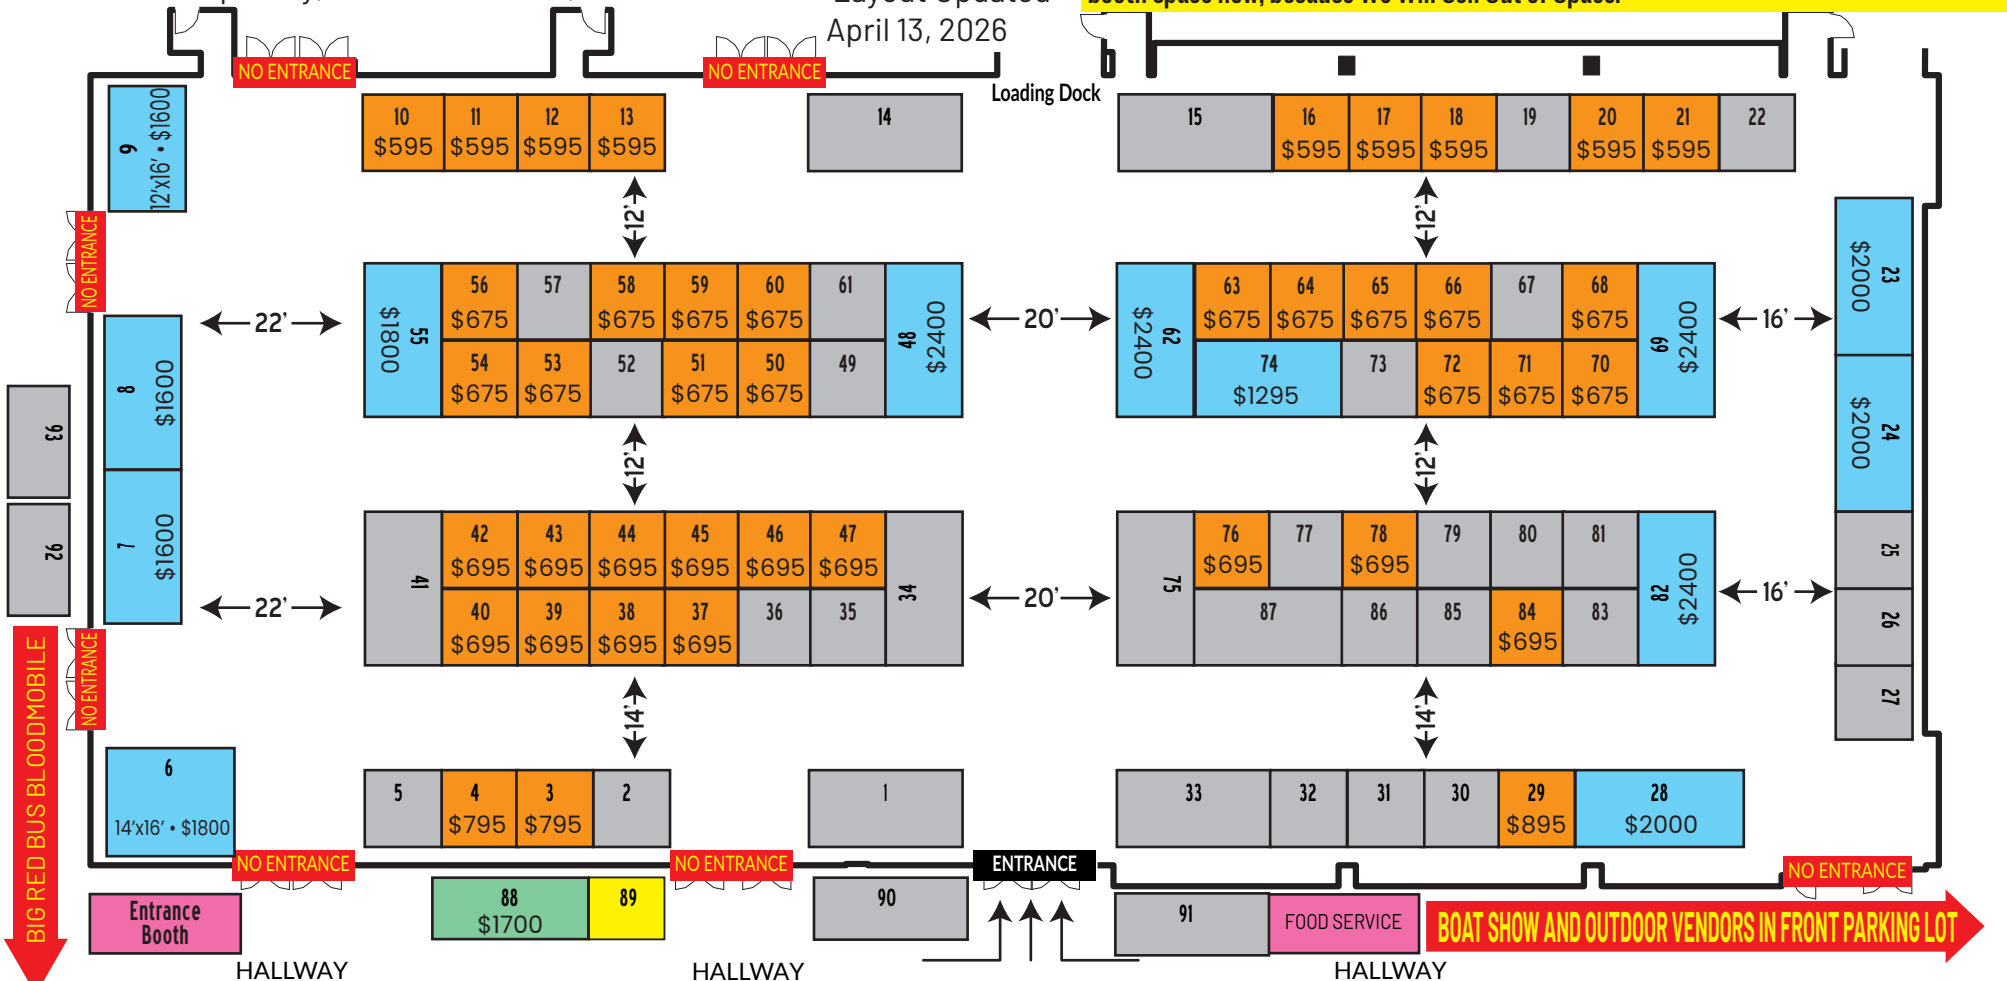

The 2026 Emerald Coast Home and Boat Show
Saturday, October 10 • 10am-5pm and Sunday, October 11 • 10am-3pm
Destin-Fort Walton Beach Convention Center
1250 Miracle Strip Pkwy, Ft. Walton Beach, FL

Layout Updated
April 13, 2026

8x20 ft
8x10 ft
10x10 ft
10x20 ft
SOLD

Call Wes Fell (Event Promoter **850.353.2832**) to check for availability and to reserve your booth space now, because We Will Sell Out of Space.

1	Defined Interiors	17	10'x10'.....$595	33	REBATH	65	10'x10'.....$675	81	MDH Foundation Repair	97	.....
2	Cosmic Cooling	18	10'x10'.....$595	34	Casey Electric	66	10'x10'.....$675	82	10'x20'.....$2400	98	.....
3	10'x10'.....$795	19	PENDING	35	BBB	67	PENDING	83	Family Heating and Air		
4	10'x10'.....$795	20	10'x10'.....$595	36	Patio Enclosures	68	10'x10'.....$675	84	10'x10'.....$695		
5	Scentsy	21	10'x10'.....$595	37	10'x10'.....$695	69	10'x20'.....$2400	85	Beltone		
6	14'x16'.....$1800	22	Silvercreek Lights	38	10'x10'.....$695	70	10'x10'.....$675	86	The Honey Do Service		
7	10'x20'.....$1600	23	10'x20'.....$2000	39	10'x10'.....$695	71	10'x10'.....$675	87	Shore Up Foundation Repair		
8	10'x20'.....$1600	24	10'x20'.....$2000	40	10'x10'.....$695	72	10'x10'.....$675	88	8'x20'.....$1700		
9	14'x16'.....$1600	25	Leafguard	41	Renewal By Anderson	73	Ocrec	89	8'x10'.....$895		
10	10'x10'.....$595	26	UTR Construction	42	10'x10'.....$695	74	10'x20'.....$1295	90	Rocky's Termite and Pest		
11	10'x10'.....$595	27	Animal Advocates	43	10'x10'.....$695	75	Travel and Leisure	91	Property Image		
12	10'x10'.....$595	28	10'x20'.....$2000	44	10'x10'.....$695	76	10'x10'.....$695	92	Sunshine State Animal Rescue		
13	10'x10'.....$595	29	10'x10'.....$895	45	10'x10'.....$695	77	Window Depot	93	Pet Welfare		
14	1st Choice Home Improvements	30	Culligan	46	10'x10'.....$695	78	10'x10'.....$695	94	Emerald Coast Marine		
15	Ecoview Construction	31	All American Fence	47	10'x10'.....$695	79	Advantage Hvac	95	60'x180'.....$1 per sq ft		
16	10'x10'.....$595	32	Leaf Filter	48	10'x20'.....$2400	80	PENDING	96	.....