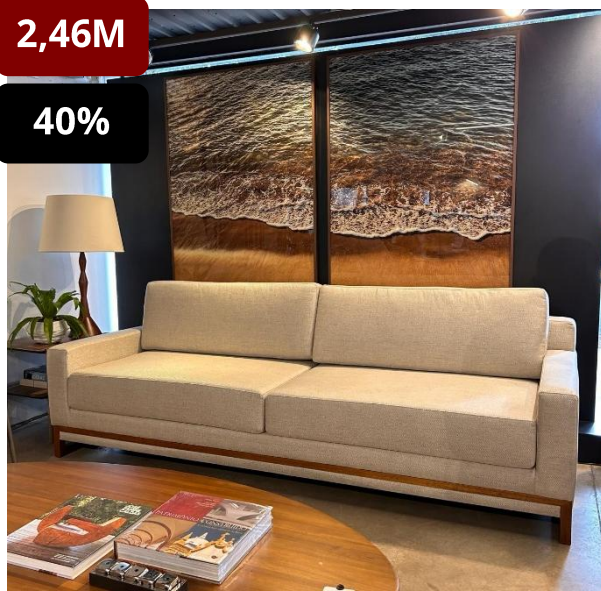

SOFÁ UNAÍ

TECIDO COR FENDI + PÉS AÇO COR CHUMBO
2,96L X 0,78P X 0,80A

DE: 16.672,00

POR: R$ 9.860,00

2,46M

40%