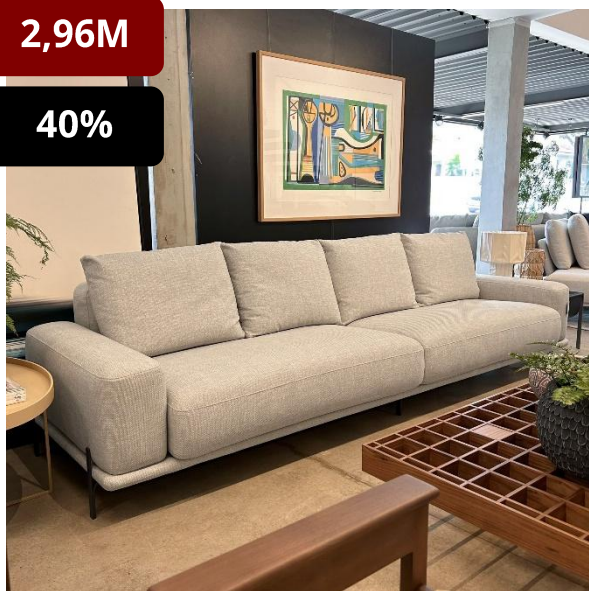

### SOFÁ BERK

2 MÓDS. COM BRAÇO + 6 ALMOFADAS SOLTAS  
2,44L X 1,19P X 1,14A (ASSENTO ABERTO 1,74)

DE: 25.160,00

**POR: R\$ 17.612,00**

2,96M

40%