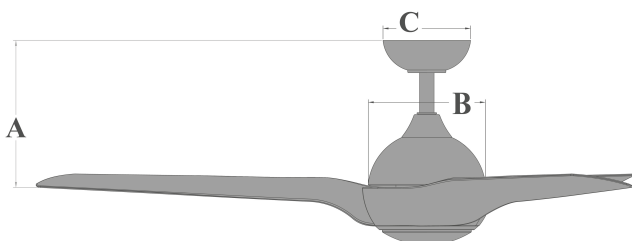

WIND RIVER

Concho 56" Indoor LED Smart Ceiling Fan

Model: WR2306MW

Included Handheld Remote Control

SPECIFICATIONS

Motor Type	DC Motor	Control Type	Handheld Remote Control
Motor Size (mm)	145 x 18	Reverse Type	Remote Reverse
Motor Finish	Matte White	Mounting Type	Downrod
Fan Speeds	6	Weight	12.10 lbs

LIGHT KIT SPECIFICATIONS

Light Source	Integrated LED
Bulb Type	17W — Dimmable LED
LED Temperature	3000K
Lens Material	Polycarbonate
Lens Finish	Frosted White
Lumens	1350

BLADE SPECIFICATIONS

Blade Sweep (inches)	56"
Number of Blades	3
Blade Material	ABS
Blade Pitch	13°
Blade Finish	Matte White

SHIPPING SPECIFICATIONS

Gross Weight	16.15 lbs
Box Size	33.25" x 14.25" x 9.50"
Cubic Feet	2.605 cu ft

WARRANTY AND SAFETY

Warranty	Limited Lifetime Warranty
ETL Certified	Dry Rated
Electrical Rating	120V, 60Hz