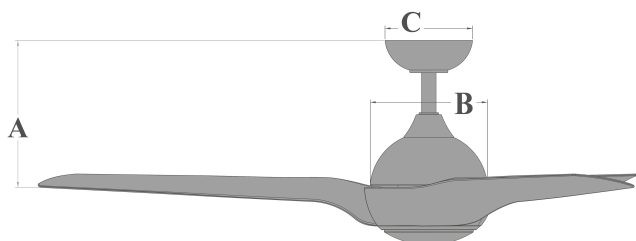

WIND RIVER

Concho 56" Indoor LED Smart Ceiling Fan

Model: WR2306MB

Included Handheld Remote Control

SPECIFICATIONS

Motor Type	DC Motor	Control Type	Handheld Remote Control
Motor Size (mm)	145 x 18	Reverse Type	Remote Reverse
Motor Finish	Matte Black	Mounting Type	Downrod
Fan Speeds	6	Weight	12.10 lbs

LIGHT KIT SPECIFICATIONS

Light Source	Integrated LED
Bulb Type	17W — Dimmable LED
LED Temperature	3000K
Lens Material	Polycarbonate
Lens Finish	Frosted White
Lumens	1350

BLADE SPECIFICATIONS

Blade Sweep (inches)	56"
Number of Blades	3
Blade Material	ABS
Blade Pitch	13°
Blade Finish	Matte Black

SHIPPING SPECIFICATIONS

Gross Weight	16.15 lbs
Box Size	33.25" x 14.25" x 9.50"
Cubic Feet	2.605 cu ft

WARRANTY AND SAFETY

Warranty	Limited Lifetime Warranty
ETL Certified	Dry Rated
Electrical Rating	120V, 60Hz