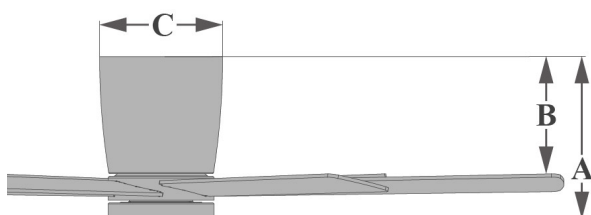

WIND RIVER

Sweetwater 44" Indoor LED Ceiling Fan

Model: WR2305N

Reversible Blades

Included Hardwired Control

SPECIFICATIONS

Motor Type	AC Motor	Control Type	Dual Fan and Light Wall Control
Motor Size (mm)	153 x 12	Reverse Type	Manual Reverse
Motor Finish	Nickel	Mounting Type	Flush Mount
Fan Speeds	3	Weight	12.65 lbs

LIGHT KIT SPECIFICATIONS

Light Source	Integrated LED
Bulb Type	17W — Dimmable LED
LED Temperature	3000K
Lens Material	Polycarbonate
Lens Finish	Frosted White
Lumens	1190

BLADE SPECIFICATIONS

Blade Sweep (inches)	44"
Number of Blades	5
Blade Material	Plywood
Blade Pitch	12°
Blade Finish	Reversible Silver / Vintage Oak Blades

SHIPPING SPECIFICATIONS

Gross Weight	15.29 lbs
Box Size	24.63" x 9.88" x 10.88"
Cubic Feet	1.532 cu ft

WARRANTY AND SAFETY

Warranty	Limited Lifetime Warranty
ETL Certified	Dry Rated
Electrical Rating	120V, 60Hz