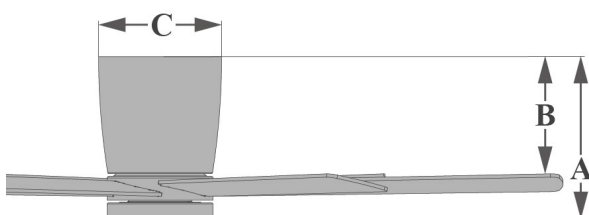

WIND RIVER

Sweetwater 44" Indoor LED Ceiling Fan

Model: WR2305MW

Reversible Blades

Included Hardwired Control

SPECIFICATIONS

Motor Type	AC Motor	Control Type	Dual Fan and Light Wall Control
Motor Size (mm)	153 x 12	Reverse Type	Manual Reverse
Motor Finish	Matte White	Mounting Type	Flush Mount
Fan Speeds	3	Weight	12.65 lbs

LIGHT KIT SPECIFICATIONS

Light Source	Integrated LED
Bulb Type	17W — Dimmable LED
LED Temperature	3000K
Lens Material	Polycarbonate
Lens Finish	Frosted White
Lumens	1190

BLADE SPECIFICATIONS

Blade Sweep (inches)	44"
Number of Blades	5
Blade Material	Plywood
Blade Pitch	12°
Blade Finish	Reversible Matte White / Vintage Oak Blades

SHIPPING SPECIFICATIONS

Gross Weight	15.29 lbs
Box Size	24.63" x 9.88" x 10.88"
Cubic Feet	1.532 cu ft

WARRANTY AND SAFETY

Warranty	Limited Lifetime Warranty
ETL Certified	Dry Rated
Electrical Rating	120V, 60Hz