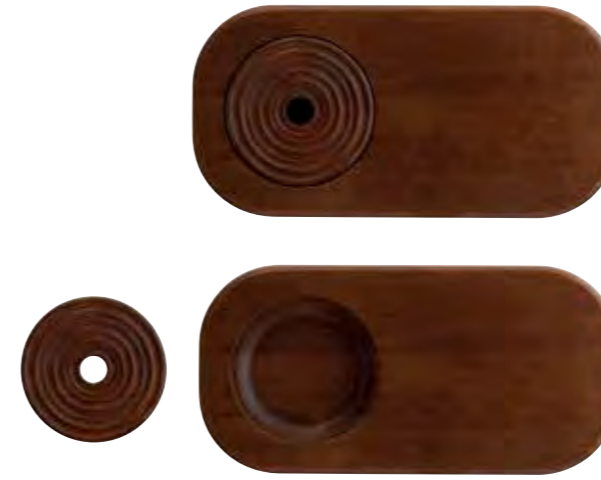

Mix Lab

Mix Lab is designed to be compatible with many products such as cups, mugs, bowls and teapots. During design, ergonomics and aesthetic concerns were taken into consideration. It provides ease of holding thanks to its form. It is made of natural beech wood. The type of wood used has a structure that goes with porcelain products. Mix Lab consists of 2 main parts. The first part is the main body and the second part is the disc section consisting of linear bearings. The bearings in the disc section are compatible with a lot of cups, mugs and teapots, etc. Thus, it can be used in different presentation types. In addition, the easily removable disc is also suitable for soup bowl usage.

Dikdörtgen Sunum Tahtası
Rectangular Sunum Tahtası
WDMIXLAB
32 x 16 cm 6