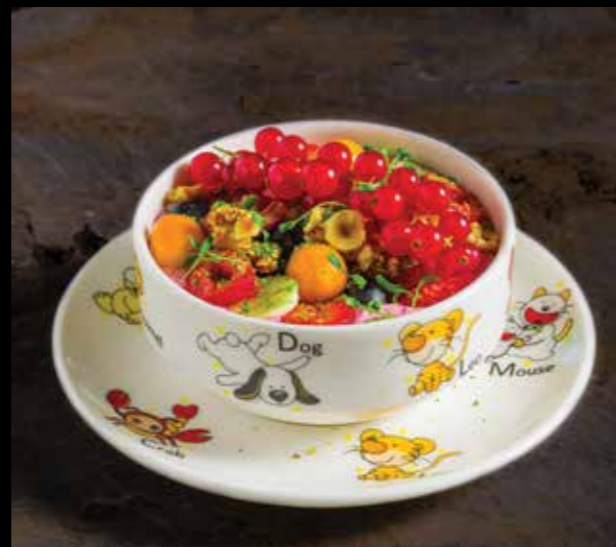

Kids

6

Düz Tabak
Flat Plate
KIDSBNC21DZ
21 cm
KIDSBNC25DZ
25 cm

12

12

6

Çukur Tabak
Pasta Plate
KIDSBNC23CK
23 cm 300 cc

12

Kulplu Kase
Consomme Bowl
KIDSBNC12KKS
12 cm 350 cc

12

Joker Kase
Stackable Bowl
KIDSBNC12JO
12 cm 350 cc

12

Kupa
Mug
KIDSMUG08KIN
280 cc

24

Made to Stock
References in red are new products.
Covered by BONNA Life Time Edge Chip Warranty

6 pcs
12 pcs
24 pcs

To view the full KIDS collection visit www.bonna.com.tr/collections/kids/