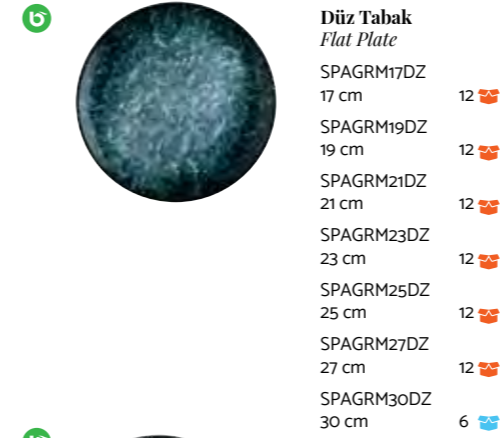

Sepia

With its hazy patterns applied on a dark background, the Sepia Collection creates a mystical base for your presentations. The contrast color selection, which makes the colorful ingredients of the presentation look more vivid, allows the chef to achieve more striking results with less effort.

Düz Tabak
Flat Plate

SPAGRM17DZ	17 cm	12	🔴
SPAGRM19DZ	19 cm	12	🔴
SPAGRM21DZ	21 cm	12	🔴
SPAGRM23DZ	23 cm	12	🔴
SPAGRM25DZ	25 cm	12	🔴
SPAGRM27DZ	27 cm	12	🔴
SPAGRM30DZ	30 cm	6	🔵

Çukur Tabak
Pasta Plate

SPA-MWGRM24CK	24 cm	400 cc	6	🔵
SPA-MWGRM27CK	27 cm	450 cc	6	🔵

SPABLM23CK	23 cm	1000cc	6	🔵
SPABLM25CK	25 cm	1300 cc	6	🔵

SPAMOV25OV	25 cm	12	🔴
SPAMOV31OV	31 cm	6	🔵
SPAMOV36OV	36 cm	6	🔵

SPAMOV26DT	23 x 16 cm	12	🔴

SPAMOV10KS	8 x 8,5 cm	24	🔴

Uyumludur;
E104 MUG 03 KKN
E104 RIT 04 CPF
E104 RIT 05 CPF
E104 BNC 03 CF

E104RIT01CF	230 cc	6	🔵
SPAGRM04CT	16 cm	6	🔵

SPAGRM32PZ	32 cm	6	🔵

SPA-MWBNC28CK	28 cm	400 cc	6	🔵

SPAGRM16KS	16 cm	400 cc	12	🔴
SPAGRM19KKT	19 cm		12	🔴

SPAGRM15OKY	15 x 8,5 cm	12	🔴
SPAGRM19OKY	19 x 11 cm	12	🔴
SPAGRM24OKY	24 x 14 cm	12	🔴
SPAGRM29OKY	29 x 17 cm	6	🔵
SPAGRM34OKY	34 x 19 cm	6	🔵

SPAMOV35DT	34 x 16 cm	12	🔴

SPAGRM9CK	9 cm	50 cc	24	🔴
SPAGRM13CK	13 cm	220 cc	12	🔴
SPAGRM15CK	15 cm	330 cc	12	🔴
SPAGRM20CK	20 cm	500 cc	12	🔴

E104RIT02KF	80 cc	6	🔵
SPAGRM02KT	12 cm	6	🔵

🔵 Made to Stock
🔴 References in red are new products.
🟢 Covered by BONNA Life Time Edge Chip Warranty

6 pcs
12 pcs
24 pcs

To view the full SEPIA collection visit www.bonna.com.tr/collections/sepia/