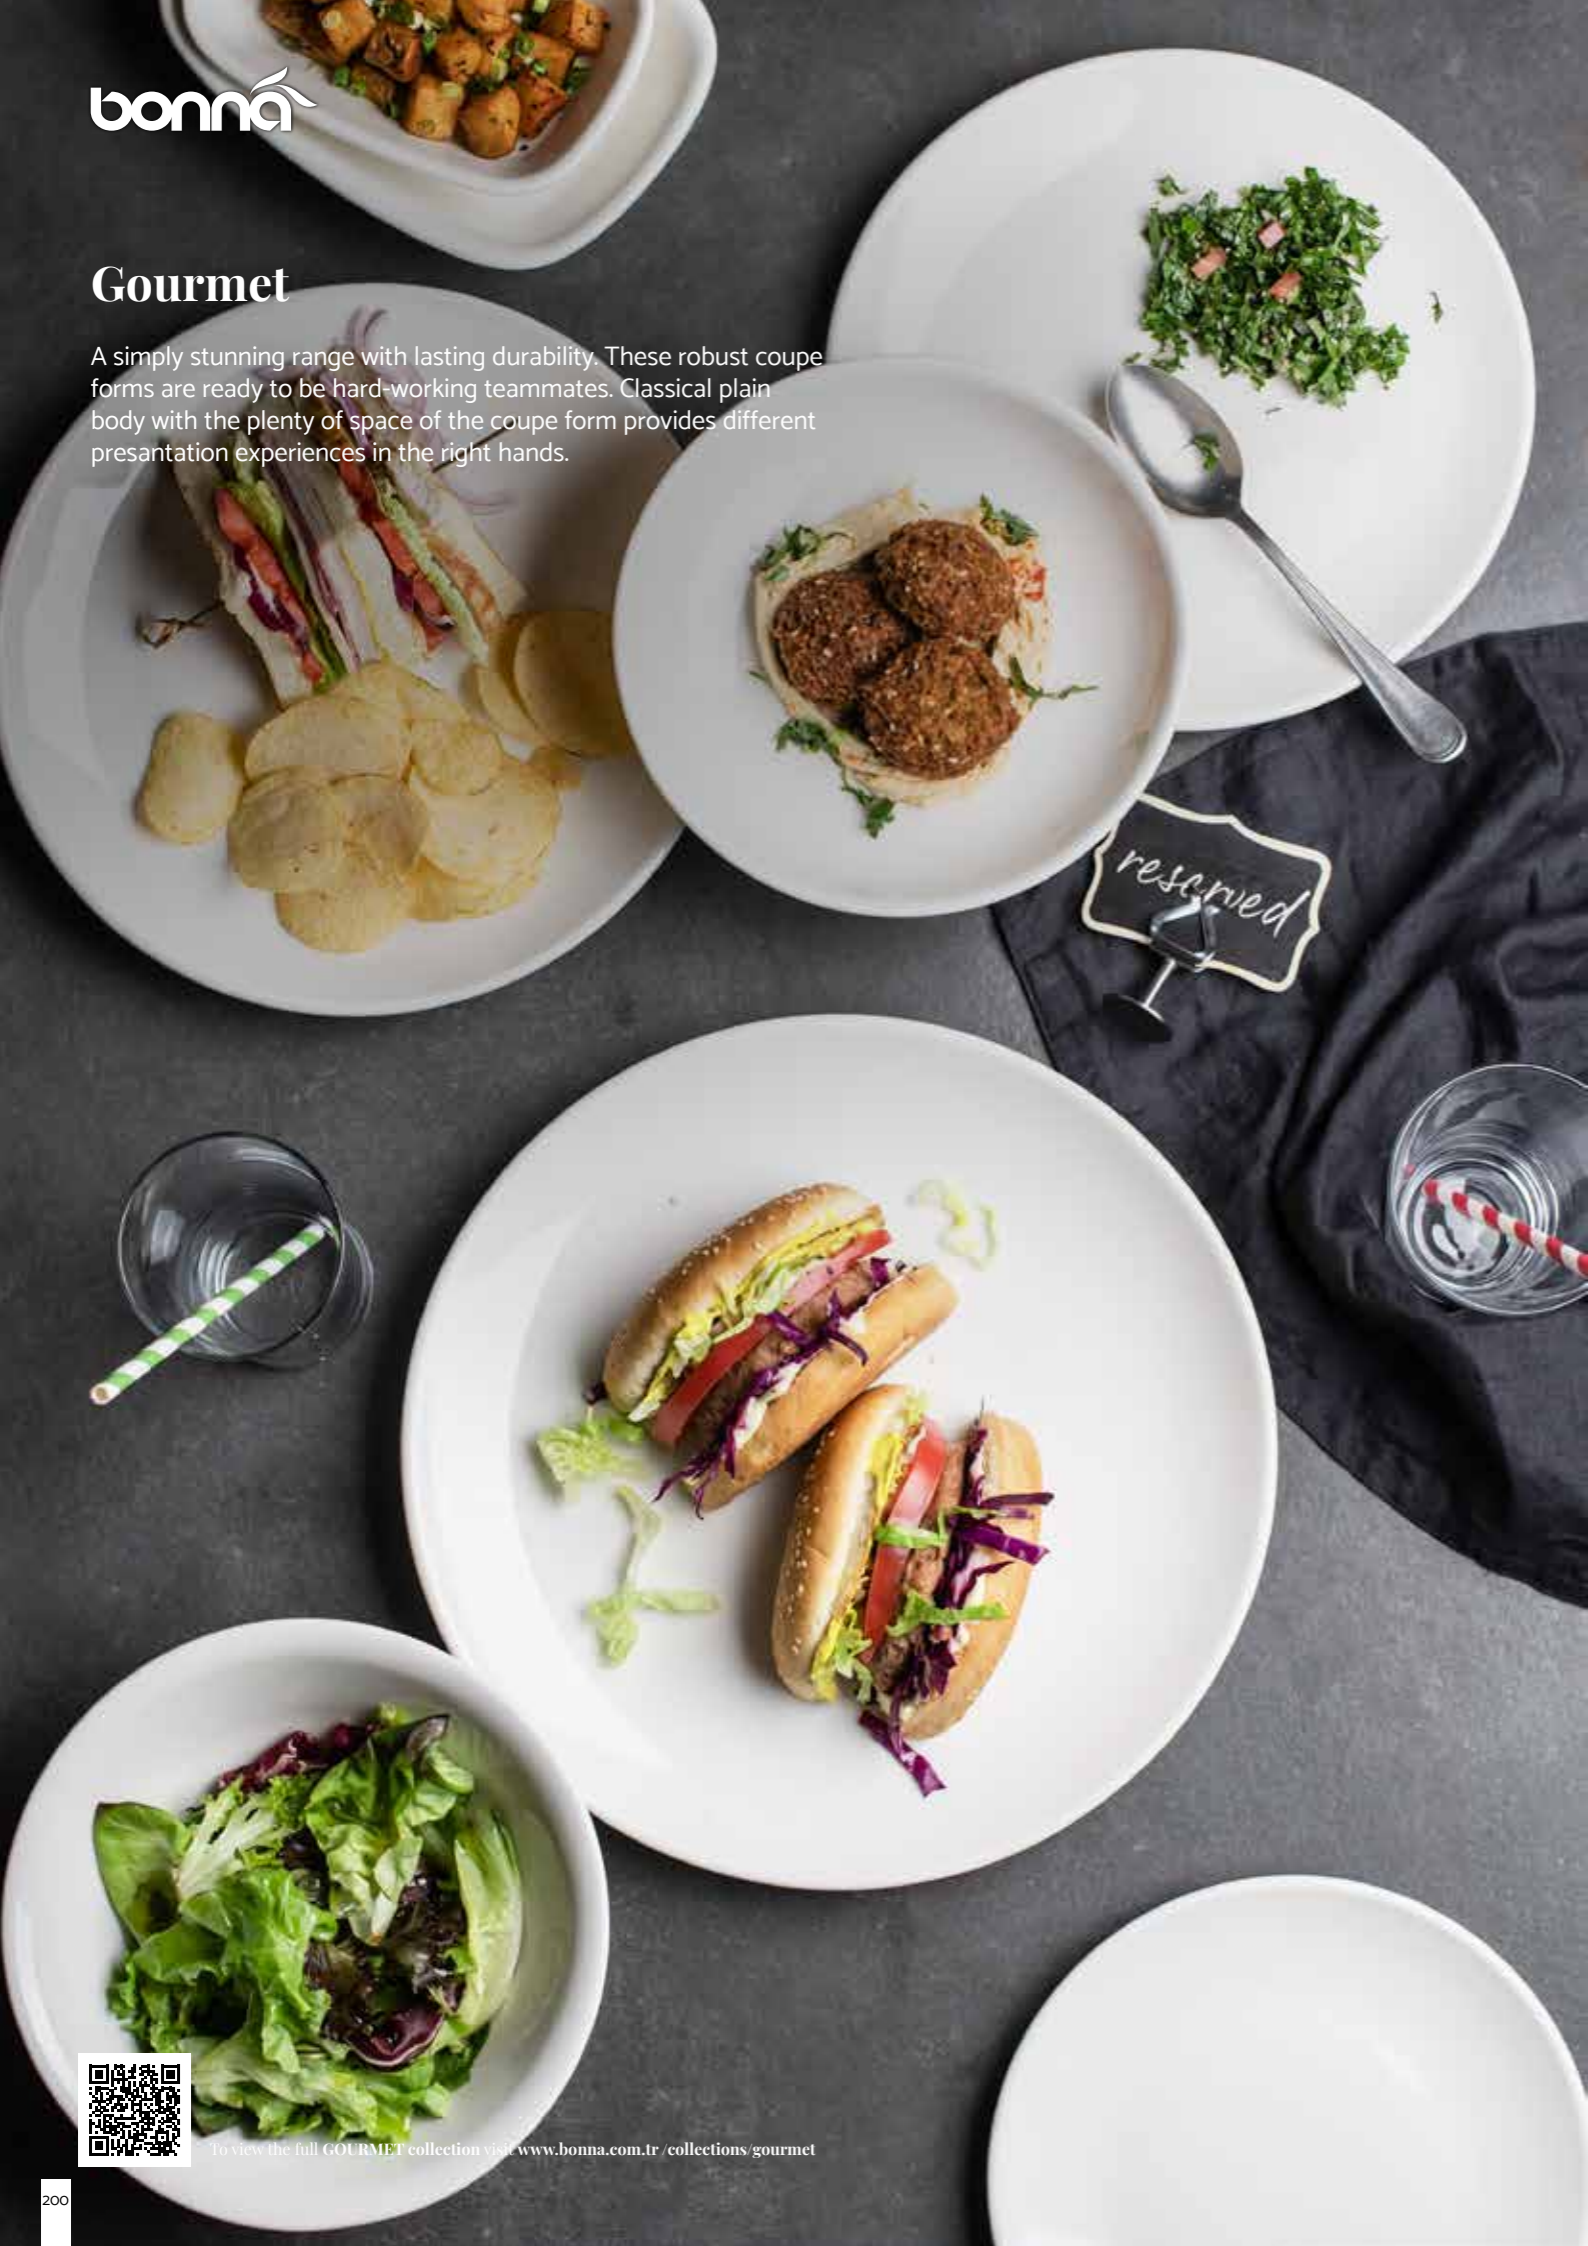

Gourmet

A simply stunning range with lasting durability. These robust coupe forms are ready to be hard-working teammates. Classical plain body with the plenty of space of the coupe form provides different presentation experiences in the right hands.

To view the full GOURMET collection visit www.bonna.com.tr/collections/gourmet

6

Düz Tabak Flat Plate

GRM15DZ	15 cm	12
GRM17DZ	17 cm	12
GRM19DZ	19 cm	12
GRM21DZ	21 cm	12
GRM23DZ	23 cm	12
GRM25DZ	25 cm	12
GRM27DZ	27 cm	12
GRM30DZ	30 cm	6

6

Çukur Tabak Deep Plate

GRM20CK	20 cm	500 cc	12

6

Çukur Tabak Deep Plate

GRM9CK	9 cm	50 cc	24
GRM13CK	13 cm	220 cc	12
GRM15CK	15 cm	330 cc	12

6

Oval Tabak Oval Dish

GRM15OKY	15 x 8,5 cm	12
GRM19OKY	19 x 11 cm	12
GRM24OKY	24 x 14 cm	12
GRM29OKY	29 x 17 cm	6
GRM34OKY	34 x 19 cm	6

Kahve Fincanı & Tabağı Coffee Cup & Saucer

BNC01KF	110 cc	6
GRM01KT	13 cm	6

Çay Fincanı & Tabağı Tea Cup & Saucer

BNC01CF	210 cc	6
BNC03CF	280 cc	6
GRM04CT	16 cm	6

Pizza Tabağı Pizza Plate

GRM32PZ	32 cm	6
GRM30PZ	30 cm	6
GRM28PZ	28 cm	6

6

Çukur Tabak Pasta Plate

GRM24CK	24 cm	400 cc	6
GRM27CK	27 cm	450 cc	6
GRM30CK	30 cm	550 cc	6

6

Kase Oatmeal Bowl

GRM16CK	16 cm	160 cc	12

6

Kase Oatmeal Bowl

GRM16KS	16 cm	400 cc	12
GRM18KS	18 cm	700 cc	12
GRM20KS	20 cm	900 cc	6

Dikdörtgen Tabak Rectangular Plate

GRM12DKY	12 x 8,5 cm	12
GRM14DKY	14 x 10 cm	12
GRM17DKY	17 x 11,5 cm	12
GRM20DKY	20 x 14 cm	6

Kahve Fincanı & Tabağı Coffee Cup & Saucer

BNC02KF	80 cc	6
GRM02KT	12 cm	6

Çay Fincanı & Tabağı Tea Cup & Saucer

BNC02CF	180 cc	6
GRM02CT	14 cm	6

Made to Stock
References in red are new products.
Covered by BONNA Life Time Edge Chip Warranty

6 pcs
12 pcs
24 pcs