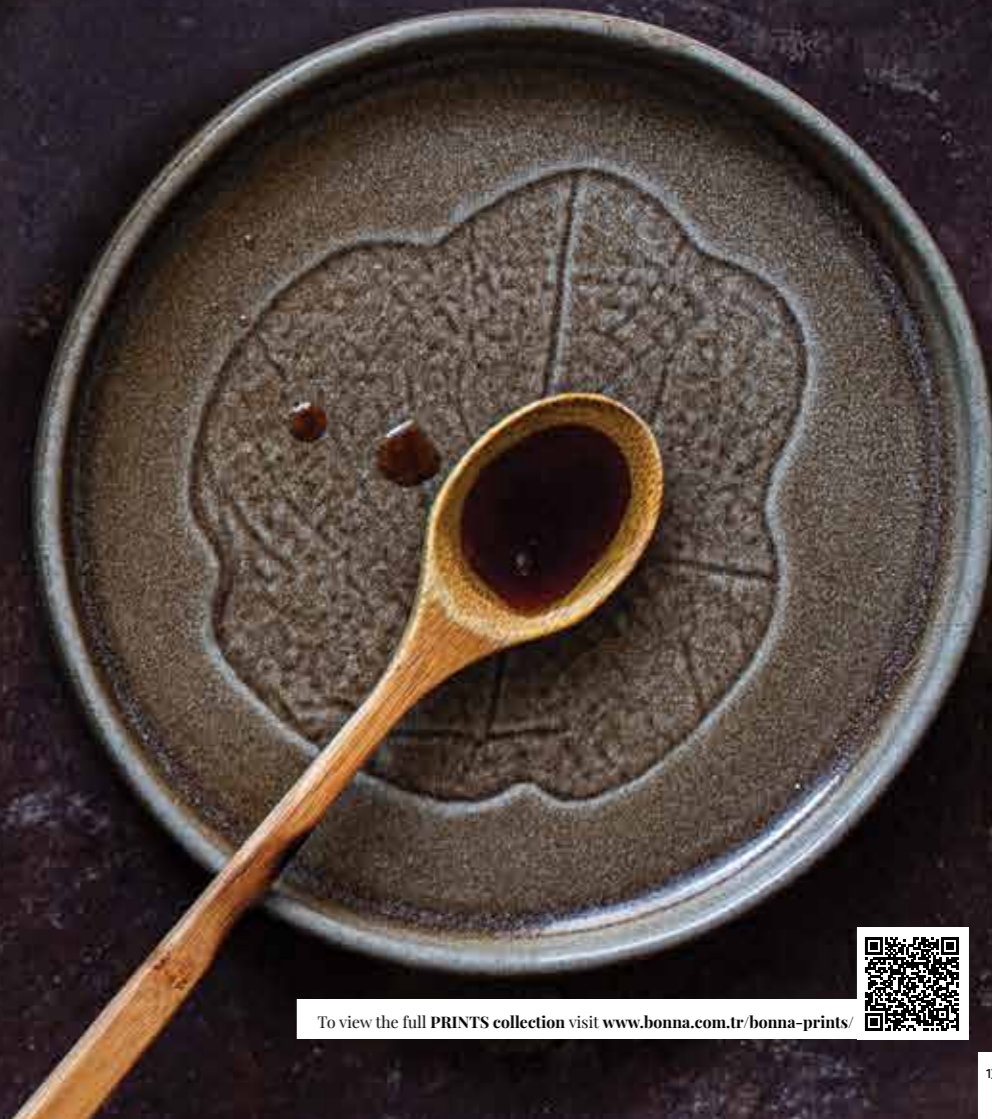

Prints by Bonna: A small step for you, a bigger one for them

What we take from the earth, we give it back. We reduce our carbon footprint with the Prints Collection, which we produce from 100% recycled material. We cooperate with WWF-Turkey so that threatened wild animals can take one more step on earth.

Every piece of Prints collection is genuinely inspired by the tail and footprints of threatened species. With every Prints product that can be put on the table, it is possible to draw attention to living creatures whose future is in danger and to make them leave another mark on the world. www.bonna.com.tr/bonna-prints/