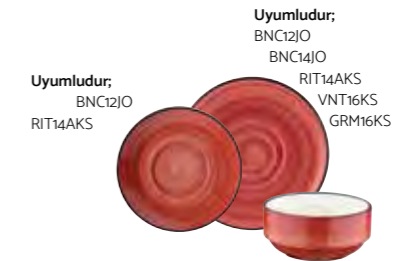

Kase
Oatmeal Bowl

- APSBNC6JO 6 cm 30 cc 24
- APSBNC12JO 12 cm 350 cc 12
- APSGRM17KKT 17 cm 12
- APSGRM19KKT 19 cm 12

- APSRIT12AKS 12 cm 290 cc 12
- APSRIT14AKS 14 cm 450 cc 12

- APSBNC12KS 12 cm 290 cc 24

- APSVNT8KS 8 cm 60 cc 24
- APSVNT16KS 16 cm 350 cc 12
- APSVNT18KS 18 cm 450 cc 6
- APSVNT22KS 22 cm 850 cc 6

- APSTR10KS 10 cm 45 cc 24
- APSTR27KS 27 cm 750 cc 6

- APSOPT17SH 17 cm 12
- APSOPT20SH 20 cm 12

To view the full AURA PASSION Collection visit www.bonna.com.tr/collections/aura-passion/

Made to Stock
References in red are new products.
Covered by BONNA Life Time Edge Chip Warranty