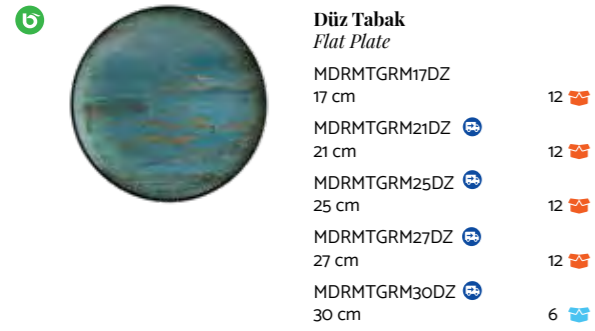

Uyumludur;
E104 MUG 03 KKN
E104 RIT 04 CPF
E104 RIT 05 CPF
E104 BNC 03 CF

✖ Made to Stock
✖ References in red are new products.
✔ Covered by BONNA Life Time Edge Chip Warranty

6 pcs
12 pcs
24 pcs