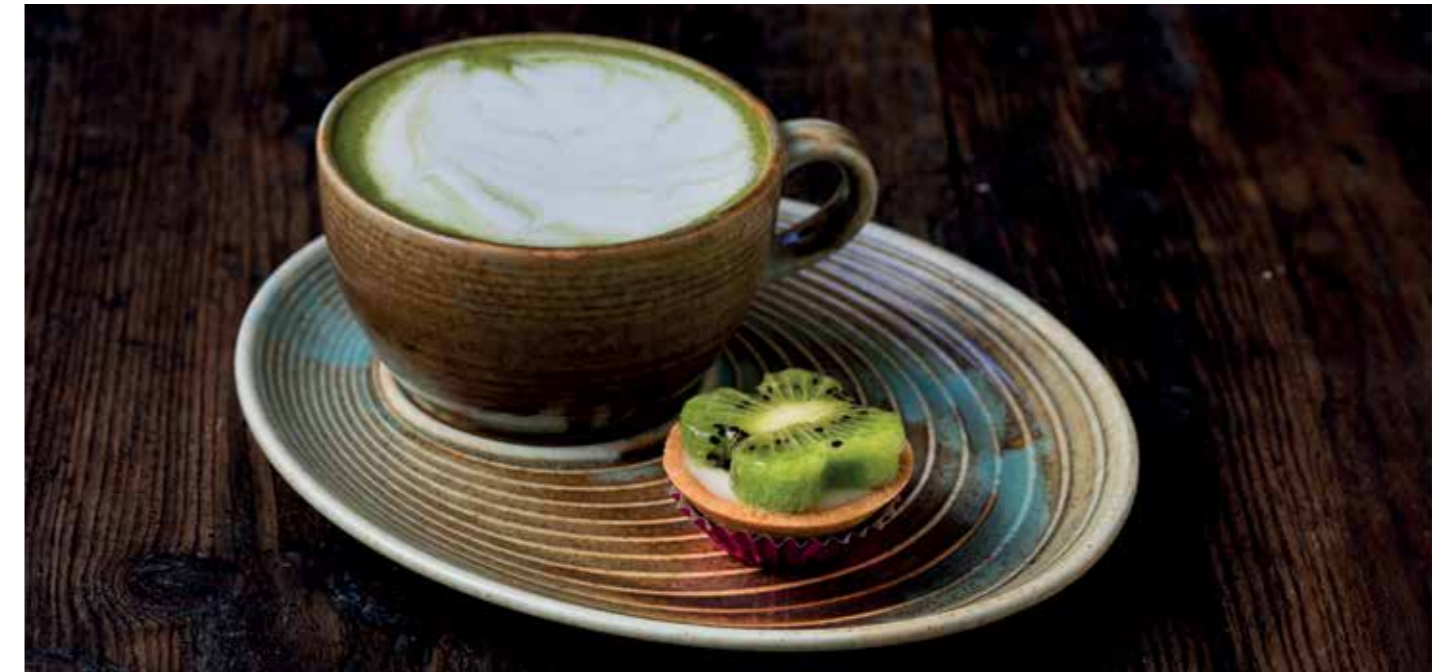

Uyumludur;
CRL 01 STB

CRL13JO
13 cm 450 cc 12

Made to Stock

References in red are new products.

Covered by BONNA Life Time Edge Chip Warranty

Due to nature of reactive glazing, each and every piece is truly unique

6 pcs
12 pcs
24 pcs