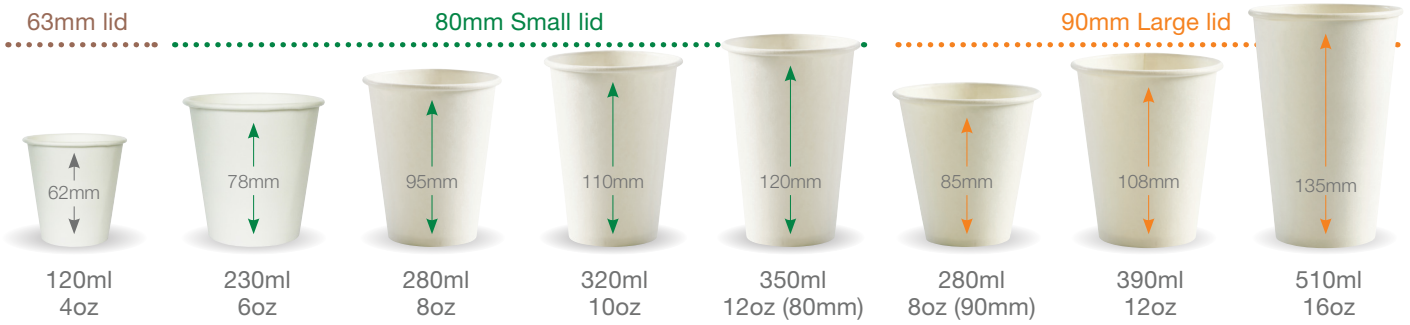

255ml / 8oz
Double Wall
BC-8DW-CCAB
1,000/ctn | 50/slv
Use 80mm small lid

390ml / 12oz
Double Wall
BC-12DW-CCAB
1,000/ctn | 40/slv
Use 90mm large lid

HOME COMPOSTABLE COFFEE CUP LIDS

Made from reclaimed and rapidly-renewable sugarcane pulp

Single Wall BioCup Lid Sizes

Double Wall BioCup Lid Sizes

BIOCUP LIDS

Hot + Cold
Friendly

CPLA:
Industrially
Compostable
AS4736 &
EN13432

Paper:
Industrially
Compostable
AS4736

BioCane:
Home
Compostable
AS5810