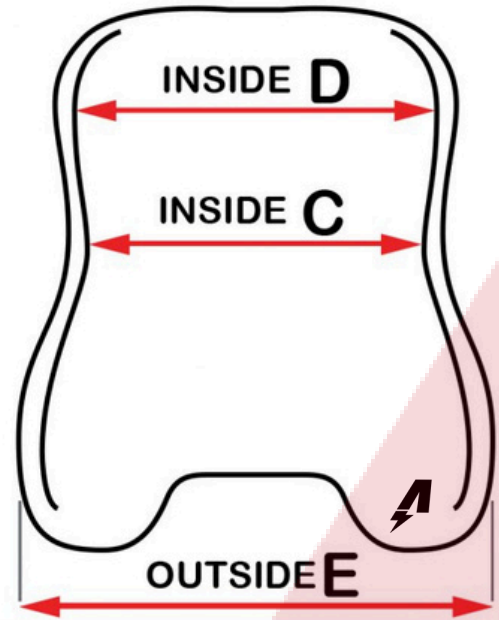

SEAT CHART

SEAT SIZE CHART

ALL Factory chassis are equipped with 'FK-R1V' seats, which are flatbottom in soft-flex in a silver weave. It is recommended for safety and performance to always mount seats with proper minimum CIK seat washers. Additionally we provide 50+mm seat washers made in special flex material which will ensure further safety and chassis performance with every chassis purchase.

SIZE	C	D	E	STOCK
25	25	31	41	✓
26	26.5	32.5	40	✓
28	28	33.5	42	✓
29	29	34.5	43	✓
31	31	35	43.5	✓
32	32	36.5	46	✓
33	33	39.5	46	✓
34	34	38	49	✓