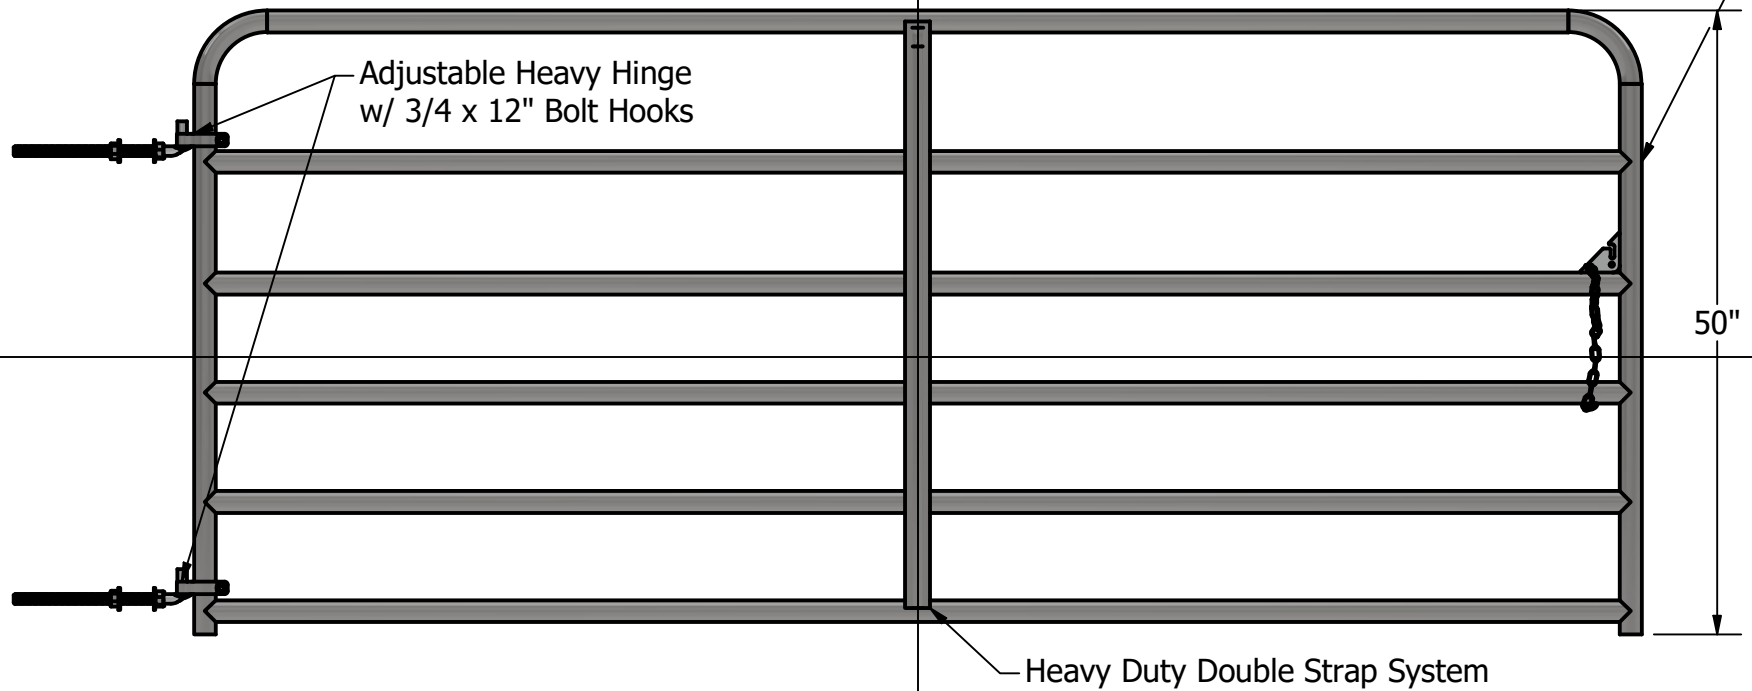

RGC BRAND

GALVANIZED TUBING
PRODUCTS

1 (800) 772-1299 * Yoakum, TX 77995
www.rangergate.com

(Gate is 4" less than stated)

1 3/4" 16GA Frame

ITEM NO. 836-040
10' RGC 6 BAR HEAVY DUTY PASTURE GATE