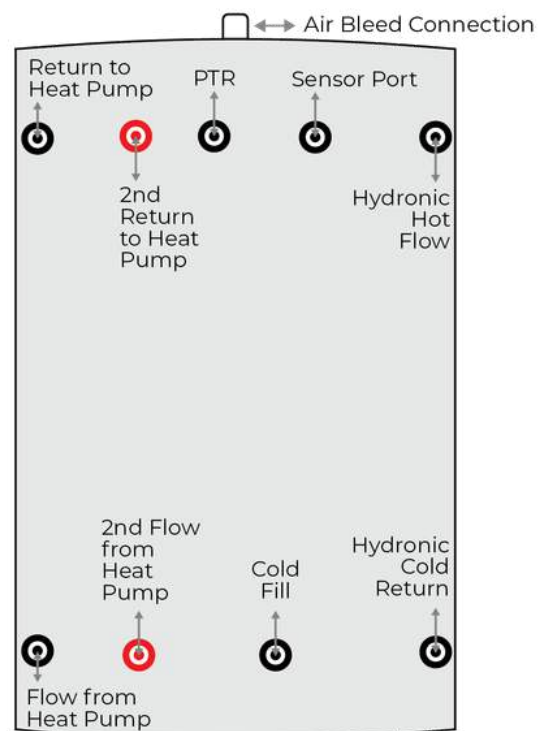

BUFFER TANK + INCLUDES EXTRA **HEAT PUMP** FLOW & RETURN

APPLICABLE TO BOTH TALL & SQUAT TANKS

Please note: Diagrams are for representation only

PTR = 700kPa. Maximum Inlet Pressure = 500kPa.

All fittings are 3/4" BSP (DN20) Female EXCEPT Flow and Return (ALL) which are 1" BSP (DN25) Female