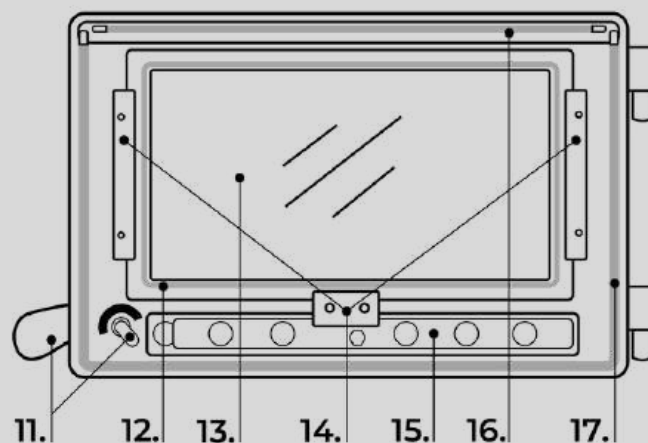

DOOR (REAR)

PARTS LIST

1. FLUE DAMPER HANDLE	7. FIREBOX DOOR	12. GLASS SEAL (ROPE)
2. TOP AIR CONTROL	8. AIR CONTROL SLIDE / SML	13. GLASS PANEL FOR DOOR
3. LARGE SPRING HANDLE	SPRING HANDLE	14. GLASS RETAINERS
4. MESH AIR VENT COVERS	9. ASHPAN CATCH	15. AIR CONTROL SLIDE (CAST)
5. ASHPAN	10. QUEEN ANNE LEGS	16. TOP AIR CONTROL ROPE SEAL
6. FIREBOX DOOR GLASS	11. DOOR CLASP HANDLE	17. FIREBOX DOOR ROPE SEAL