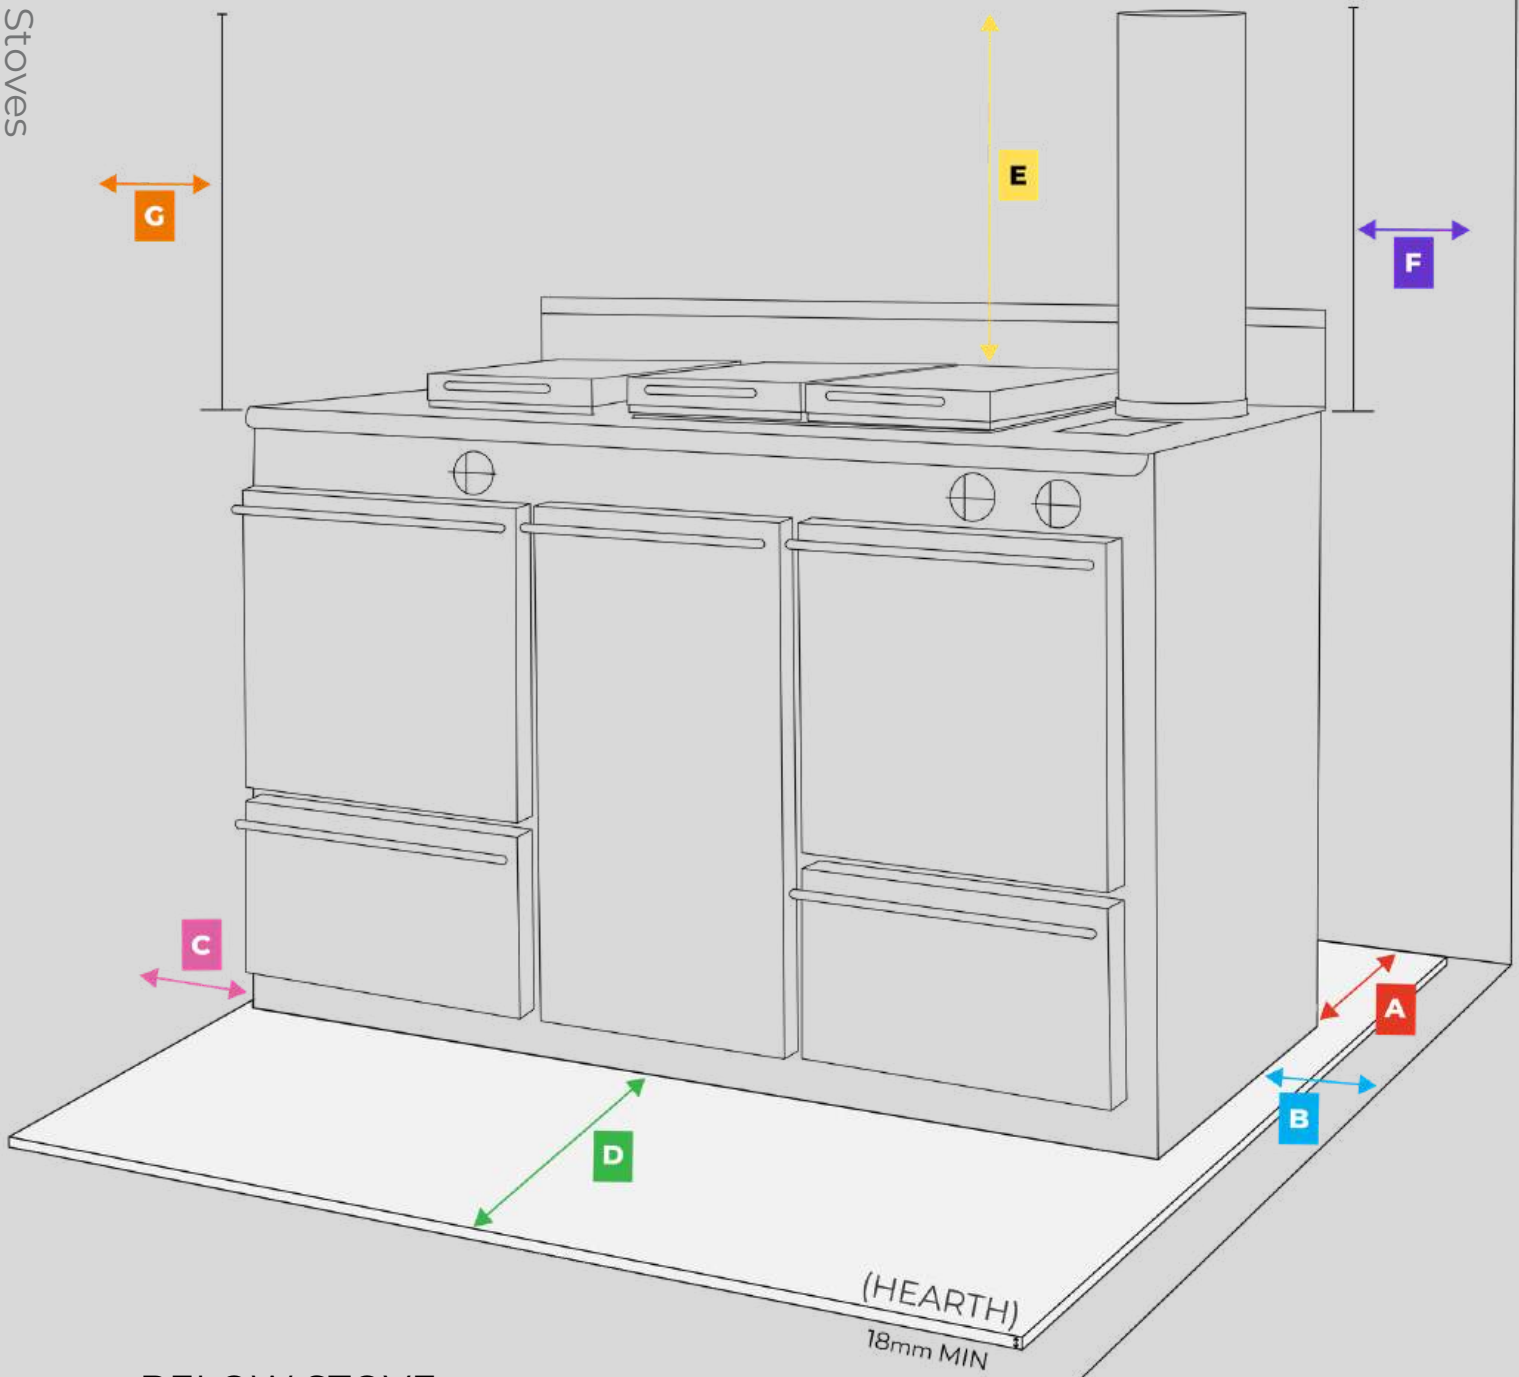

CLEARANCES TO COMBUSTIBLE MATERIALS

Thermalux Stoves

BELOW STOVE:

- **A** (REAR) = 75mm
- **B** (OVEN SIDE) = 100mm
- **C** (FIREBOX SIDE) = 100mm
- **D** (FRONT/HEARTH) = 300mm

ABOVE STOVE:

- **E** (OVERHEAD) = 900mm
- **F** (FLUE SIDE) = 700mm
- **G** (FIREBOX SIDE) = 600mm

The Hearth must be constructed from a NON-COMBUSTIBLE material that is a minimum of 18mm thick and has a thermal conductivity of 0.25 w/m Deg K.
A 25mm air gap is required underneath the hearth.