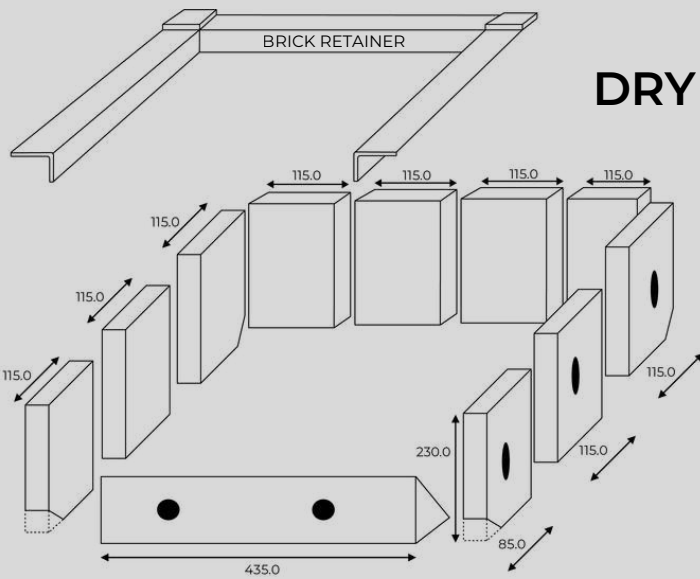

Please note: Colours may vary. Flue Kit and Splashback are sold separately. See page 47 for further colour info.

Available Colour Options:

Thermalux Stoves

GOURMET FIREBRICKS

NOTE: SIZES ARE IN MM & ARE APPROXIMATIONS ONLY. ● REPRESENTS SILICON APPLIED TO BRICKS TO PREVENT FROM MOVEMENT IN TRANSIT