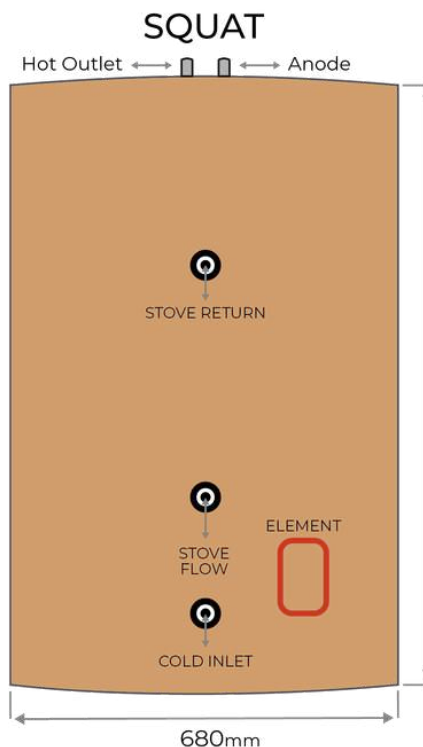

Tank Height:
125L - 760mm
160L - 890mm
200L - 1016mm
250L - 1120mm
315L - 1320mm
400L - 1450mm