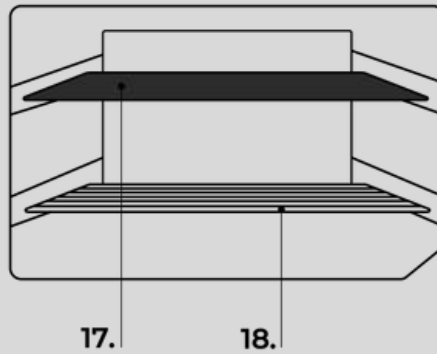

OVEN (Interior)