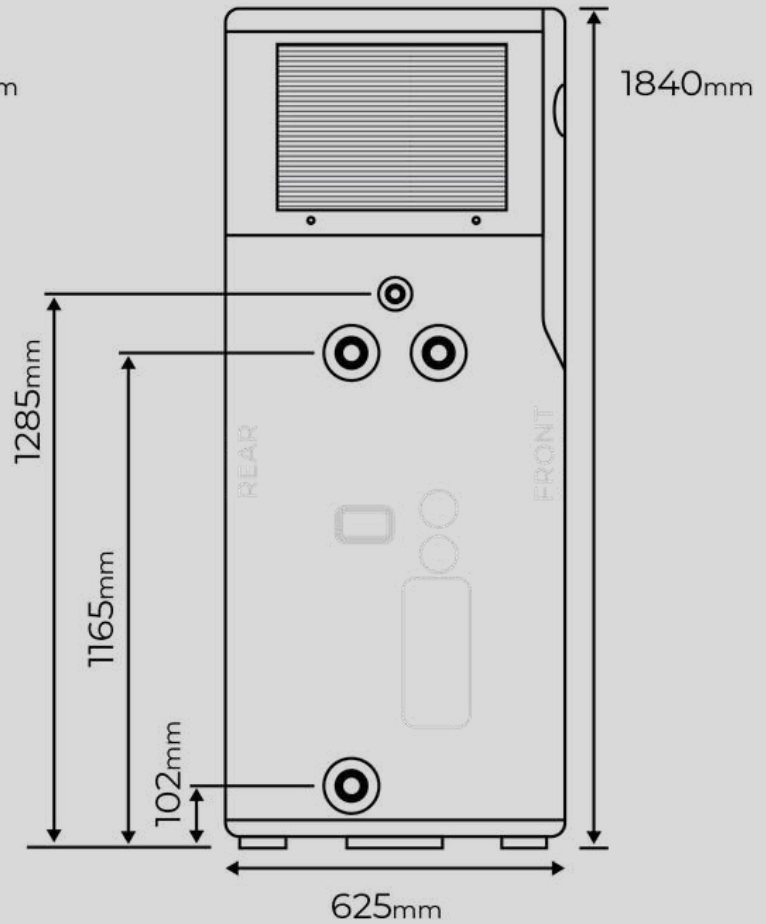

ALL-IN-ONE DOMESTIC HOT WATER HEAT PUMP

WISELIVING ALL-IN-ONE DOMESTIC HOT WATER HEAT PUMPS		
WL-R290-200	WISELIVING ALL-IN-ONE 200L DHW HEAT PUMP WITH TANK (1565 x 625)	$ 2,100.00
WL-R290-270	WISELIVING ALL-IN-ONE 270L DHW HEAT PUMP WITH TANK - (1840 x 625)	$ 2,800.00

200L

270L