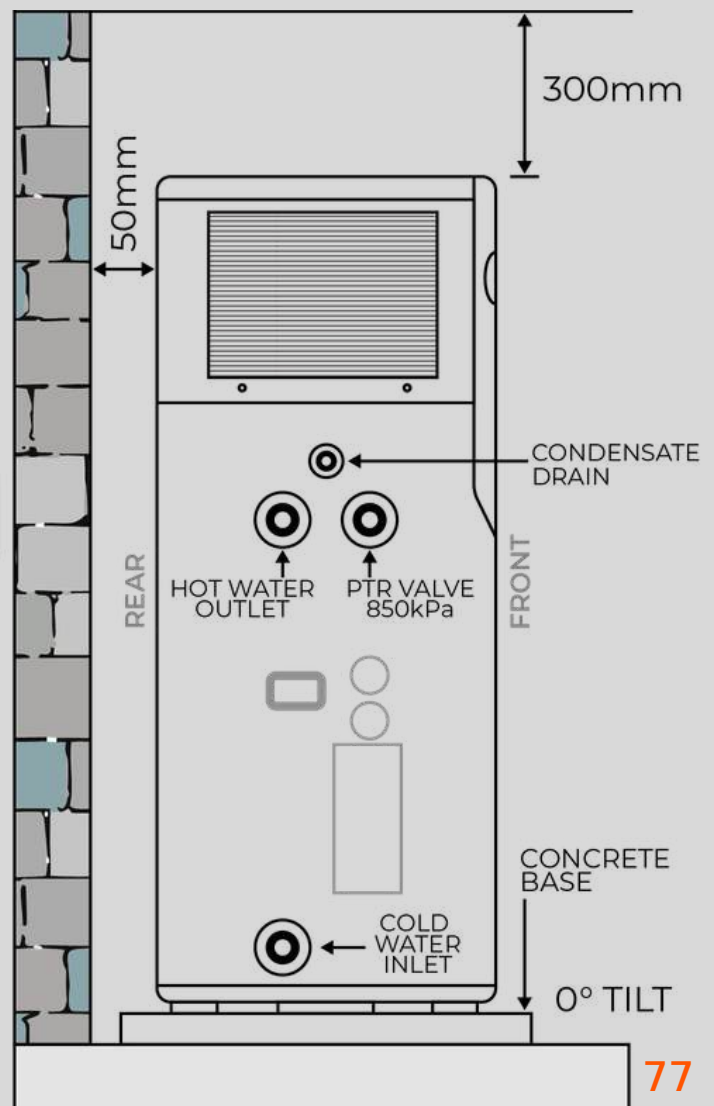

RHS VIEW OF HEAT PUMP