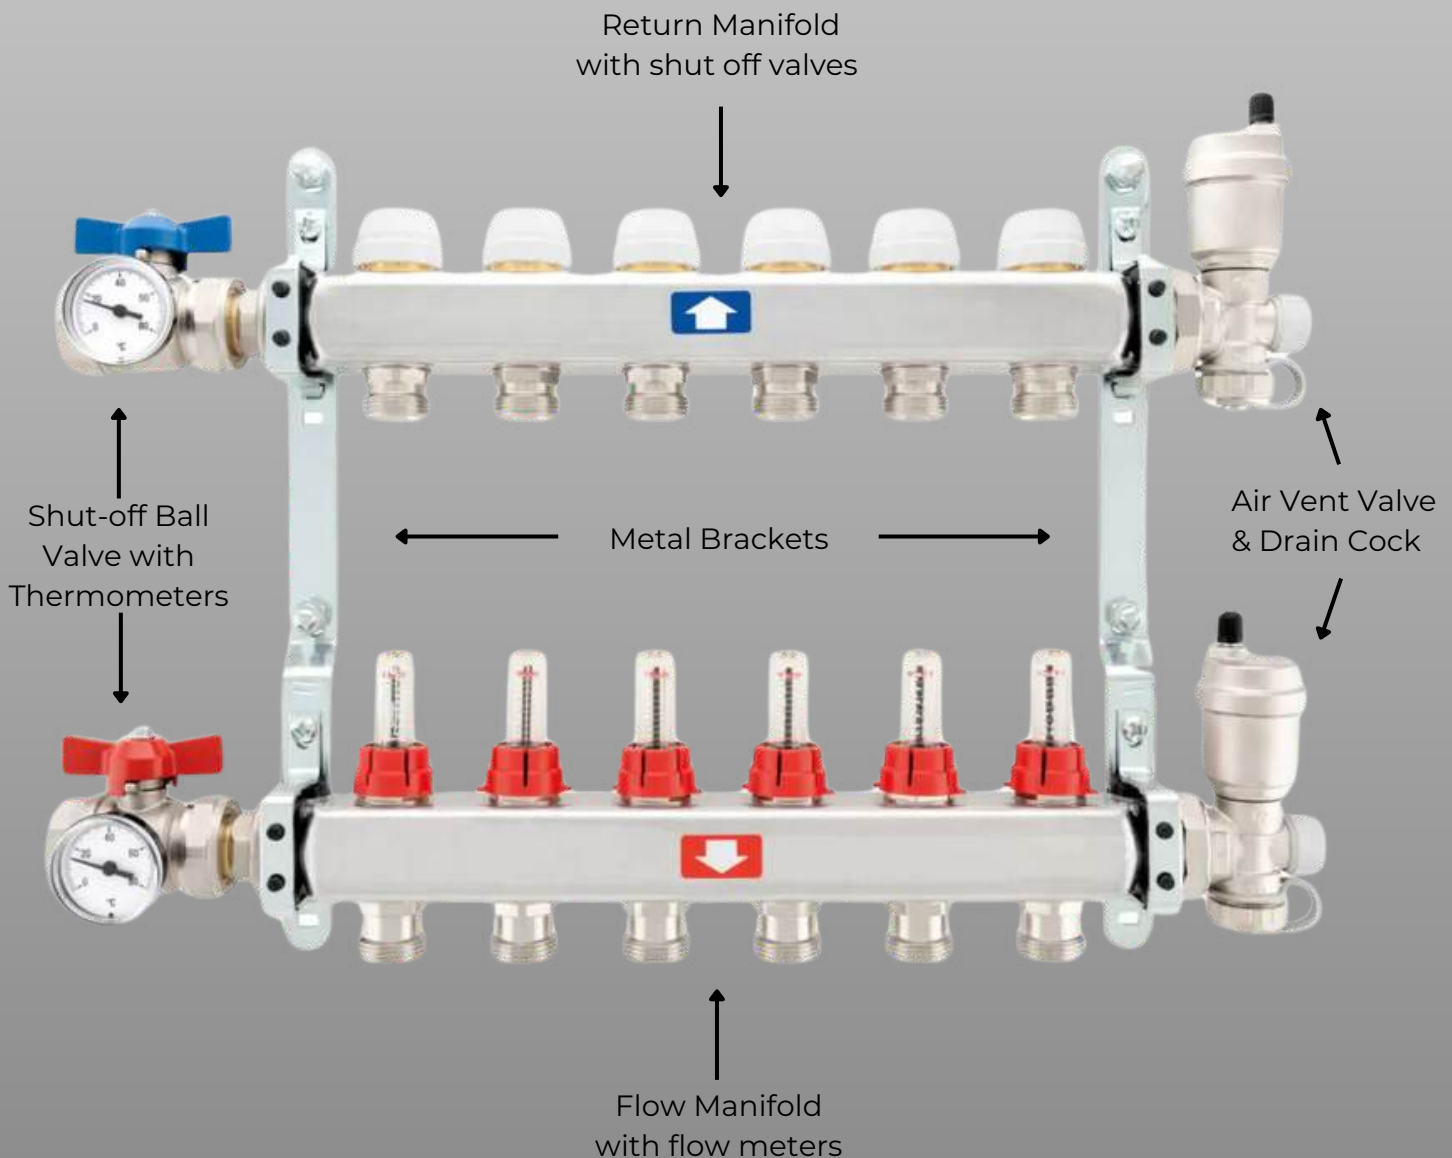

WISELIVING

MANIFOLDS

At WISELIVING, we use the manifold system for both our radiators and infloor hydronic central heating options. Manifold distribution systems have been used for infloor heating for decades and at WISELIVING we have adapted the technology to include radiator heating panels as well.

The WISELIVING manifold systems are simple and quick to install, bleed and balance heat distribution, and the multi-layer pipe work is easy to work with and comes fully insulated.