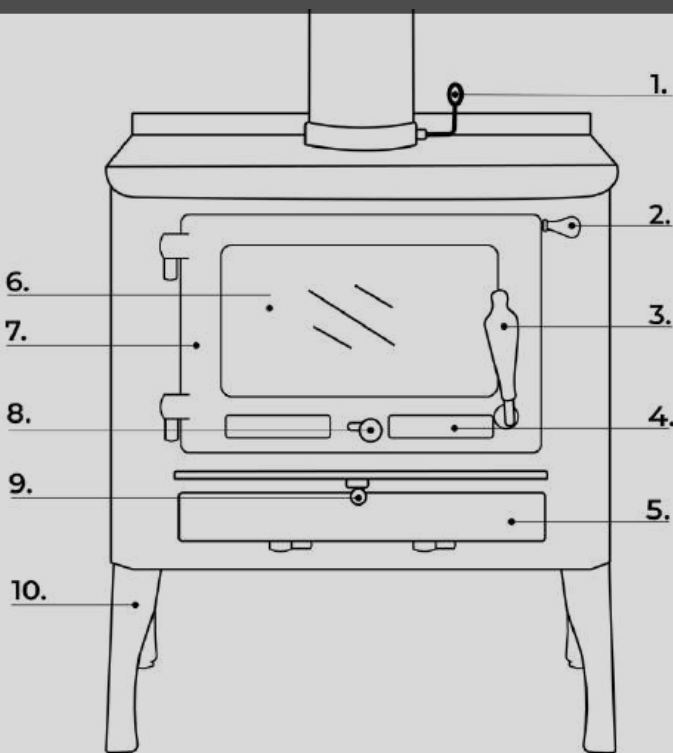

LINEA

Despite its compact footprint, the Linea Hydronic Boiler delivers up to 20 kW of high-performance hydronic heating, efficiently heating water that is circulated through radiators or in-floor heating systems to warm the home. A glass firebox door provides the visual ambience of a traditional fireplace, allowing you to enjoy the comfort and atmosphere of a real flame while the system quietly and reliably delivers whole-home heating via hydronic power.

The unit comes standard with a 20kW boiler, glass firebox door, ashpan, 1x Ash Scraper, 1x Knob Turner, 1x Fire gloves. Choose from either Queen Anne styled legs, pedestal or in-built units. The colour of the pictured unit is Charcoal, with a Metallic Black top and flue.

Please note: Flue kit sold separately. Unit colour may vary. See page 47 for full colour range.

Available Colour Options: