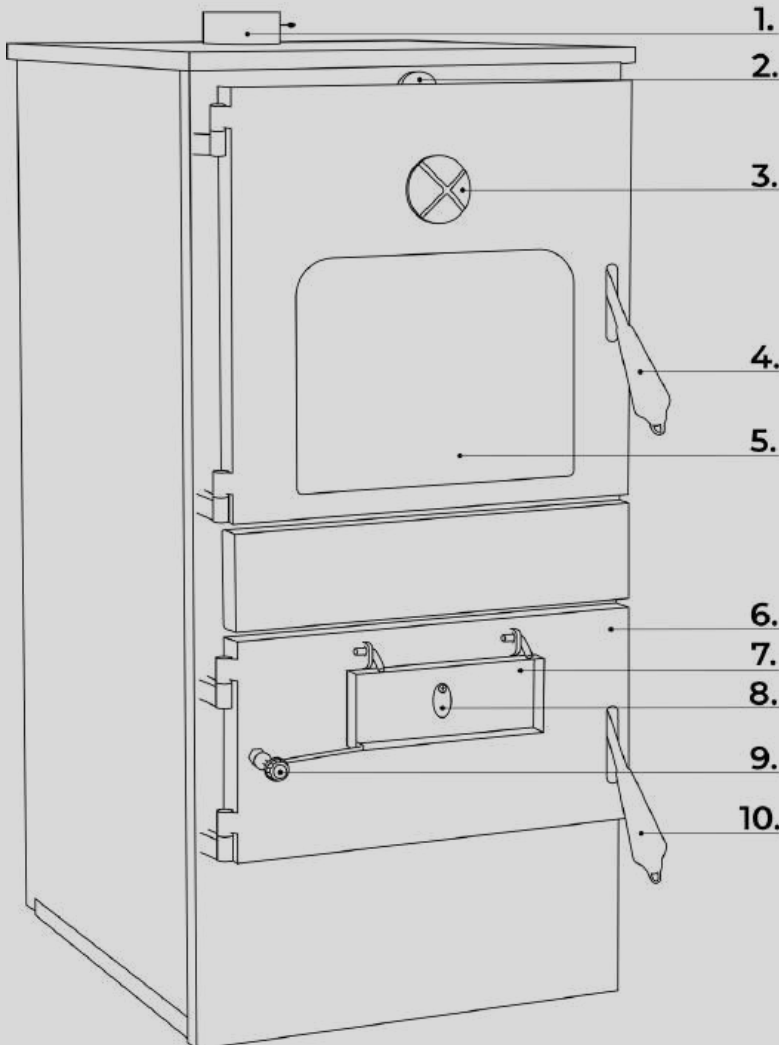

BELVEDERE 5000

The Belvedere 5000 is the largest in our hydronic boiler range and is primarily designed for plant room installation, providing up to 50kw of heat.

The Belvedere 5000 features a large symmetrical firebox which gives high output temperatures while extending the burn time between refueling. It can be installed in a living room and can be fitted with a glass firebox door (additional extra)

The Belvedere comes standard with a solid firebox door, top located flue, 1x Ashpan, 1x Knob Turner, 1x Fire gloves. The pictured model is Metallic Black and features a glass oven door upgrade.

Please note: Flue kits are sold separately and colours may vary. See page 47 for full colour range.

Available Colour Options:

IDENTIFYING PARTS LIST

1. FLUE SPIGOT & DAMPER HANDLE
2. THERMOSTAT
3. AIR CONTROL SPINDLE
4. FIREBOX DOOR HANDLE (SPRING)
5. FIREBOX GLASS DOOR*
6. ASHPAN DOOR
7. ASHPAN AIR CONTROL
8. SMALL AIR CONTROL
9. THERMOSTAT CONTROL KNOB & AIR CONTROL - SOLENOID (BEHIND DOOR)
10. ASHPAN DOOR HANDLE (SPRING)

*GLASS DOOR IS A NON-STANDARD EXTRA. SOLID DOOR IS STANDARD.