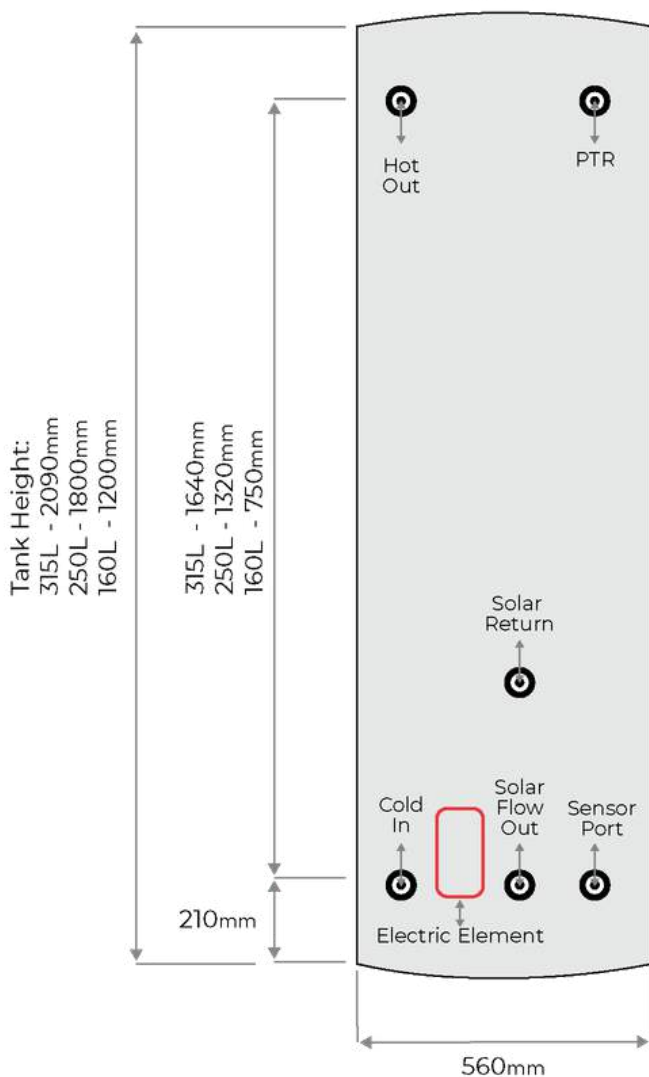

STAINLESS STEEL HOT WATER TANK (SOLAR COMPATIBLE)

WISELIVING - STAINLESS STEEL DOMESTIC HOT WATER TANKS (SOLAR COMPATIBLE)

Tank comes fitted with 3.6kW Electric Element, Hot & Cold Ports, Solar Flow & Return ports, Sensor Port & Sensor Well, PTR port and PTR 700kpa. All connections are 3/4" BSP (DN20) Female.

TS-PS160TB	WISELIVING S/S DHW (SOLAR) 160L TALL (S/S)	$ 1,970.20
TS-PS250TB	WISELIVING S/S DHW (SOLAR) 250L TALL (S/S)	$ 2,152.63
TS-PS315TB	WISELIVING S/S DHW (SOLAR) 315L TALL (S/S)	$ 2,335.06
TS-PS315SB	WISELIVING S/S DHW (SOLAR) 315L SQUAT (S/S)	$ 2,435.86
TS-PS400SB	WISELIVING S/S DHW (SOLAR) 400L SQUAT (S/S)	$ 2,718.79

TANK SAFETY TRAYS

TTRAYPST	Safety Tray - Tall Tank - (610mmx610mmx60mm)	$ 142.24
TTRAYSSQ	Safety Tray - Squat Tank - (870mmx870mmx60mm)	$ 142.24

TALL