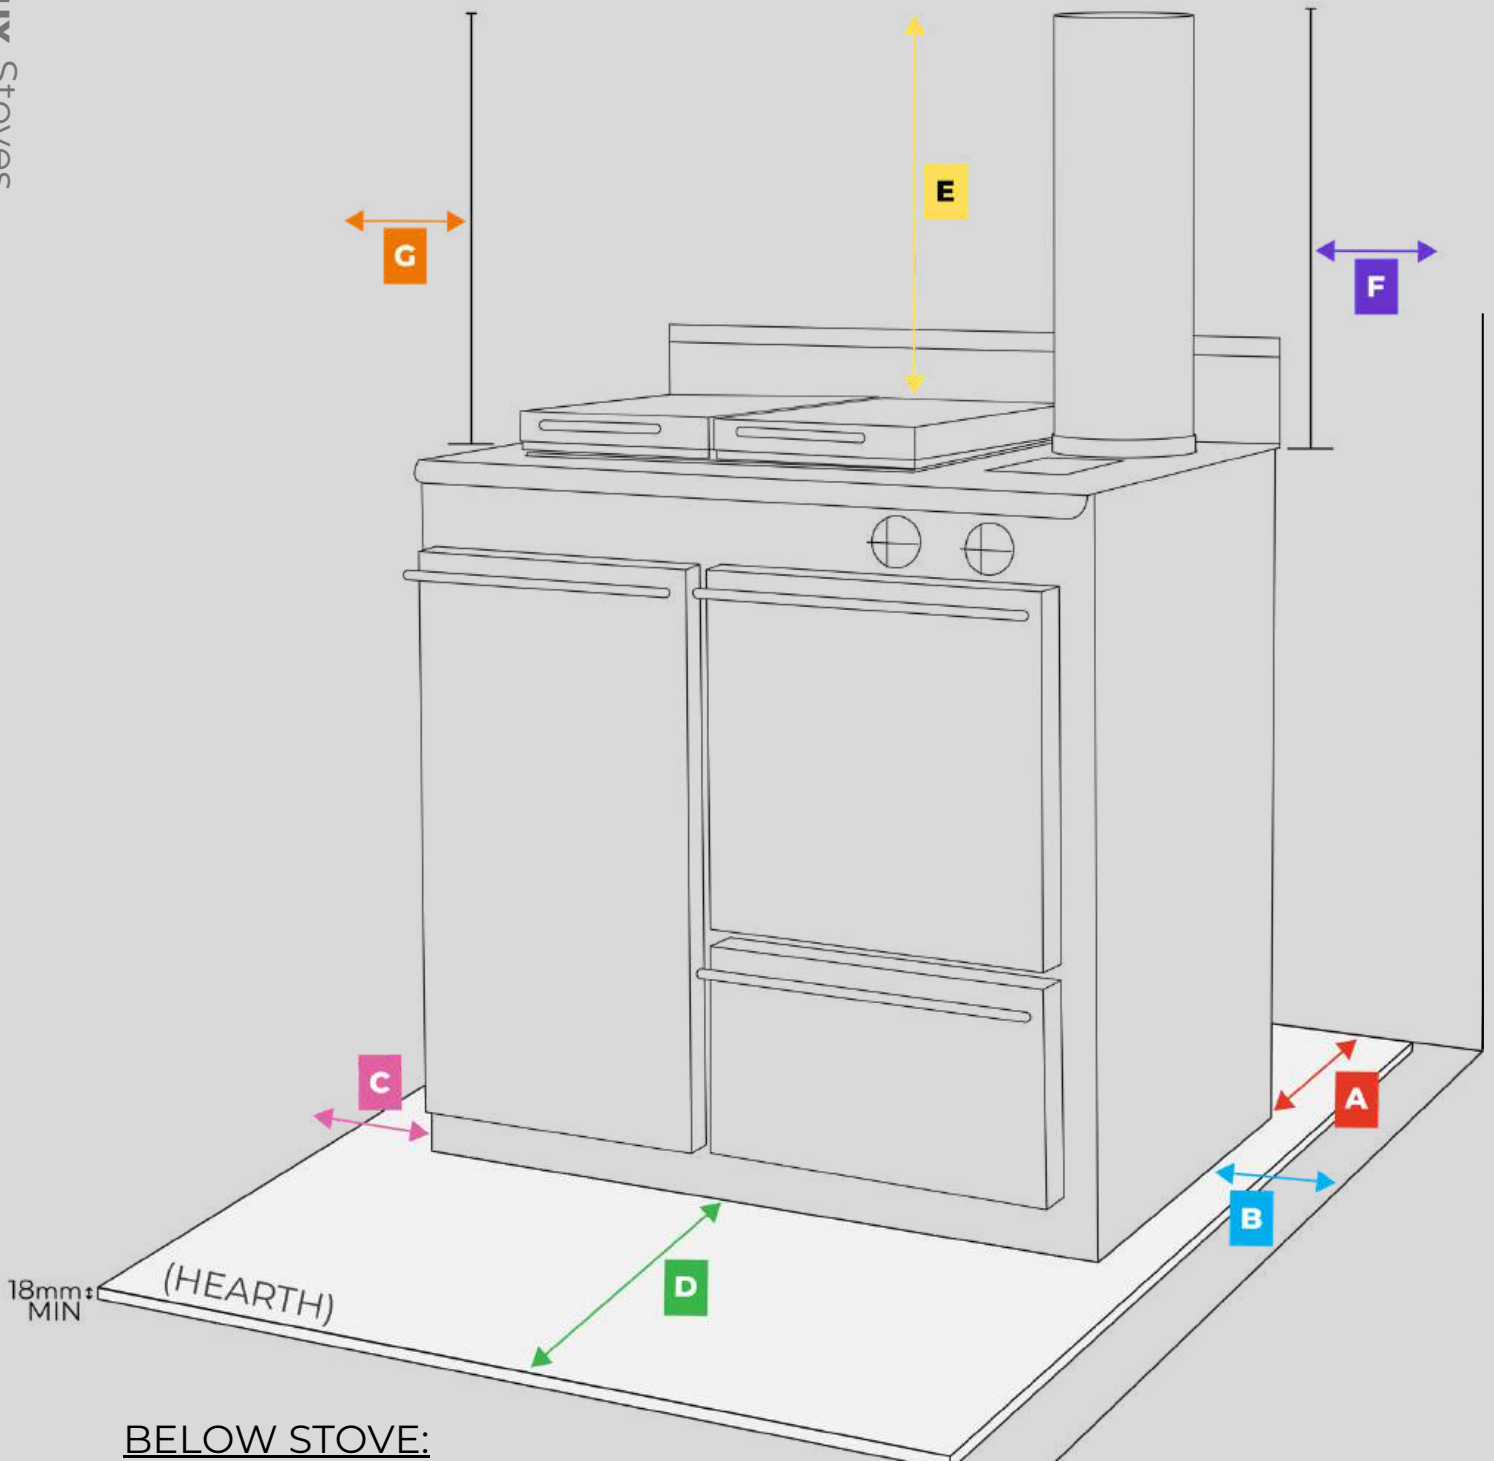

SUPREME MK III CLEARANCES

CLEARANCES TO COMBUSTIBLE MATERIALS

Thermolux Stoves

BELOW STOVE:

- **A** (REAR) = 75mm
- **B** (OVEN SIDE) = 100mm
- **C** (FIREBOX SIDE) = 50mm
- **D** (FRONT/HEARTH) = 300mm

ABOVE STOVE:

- **E** (OVERHEAD) = 900mm
- **F** (FLUE SIDE) = 700mm
- **G** (FIREBOX SIDE) = 600mm

The Hearth must be constructed from a NON-COMBUSTIBLE material that is a minimum of 18mm thick and has a thermal conductivity of 0.25 w/m Deg K. A 25mm air gap is required underneath the hearth.