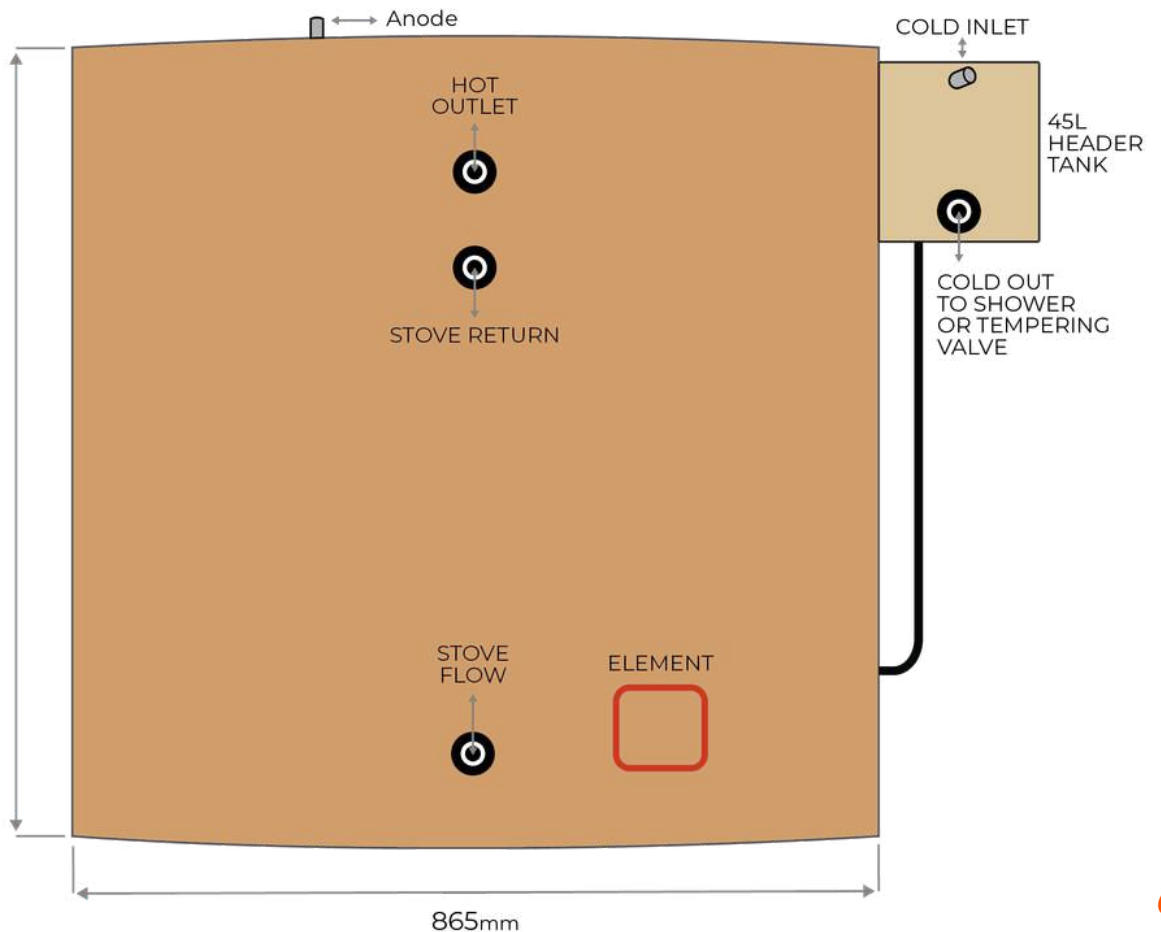

Tank Height:
 250L - 760mm
 315L - 865mm
 400L - 915mm
 500L - 1050mm

All fittings are universal 1" BSP (DN25) male & 3/4" BSP female (DN20)

S (STANDARD MODEL) COPPER TANK

S model tanks come complete with 12L Header Tank, 3.6Kw Electric Element, Stove Connections, Anode and Safety Tray (Universal Fittings 1" male 3/4" female. Coil 3/4" male)