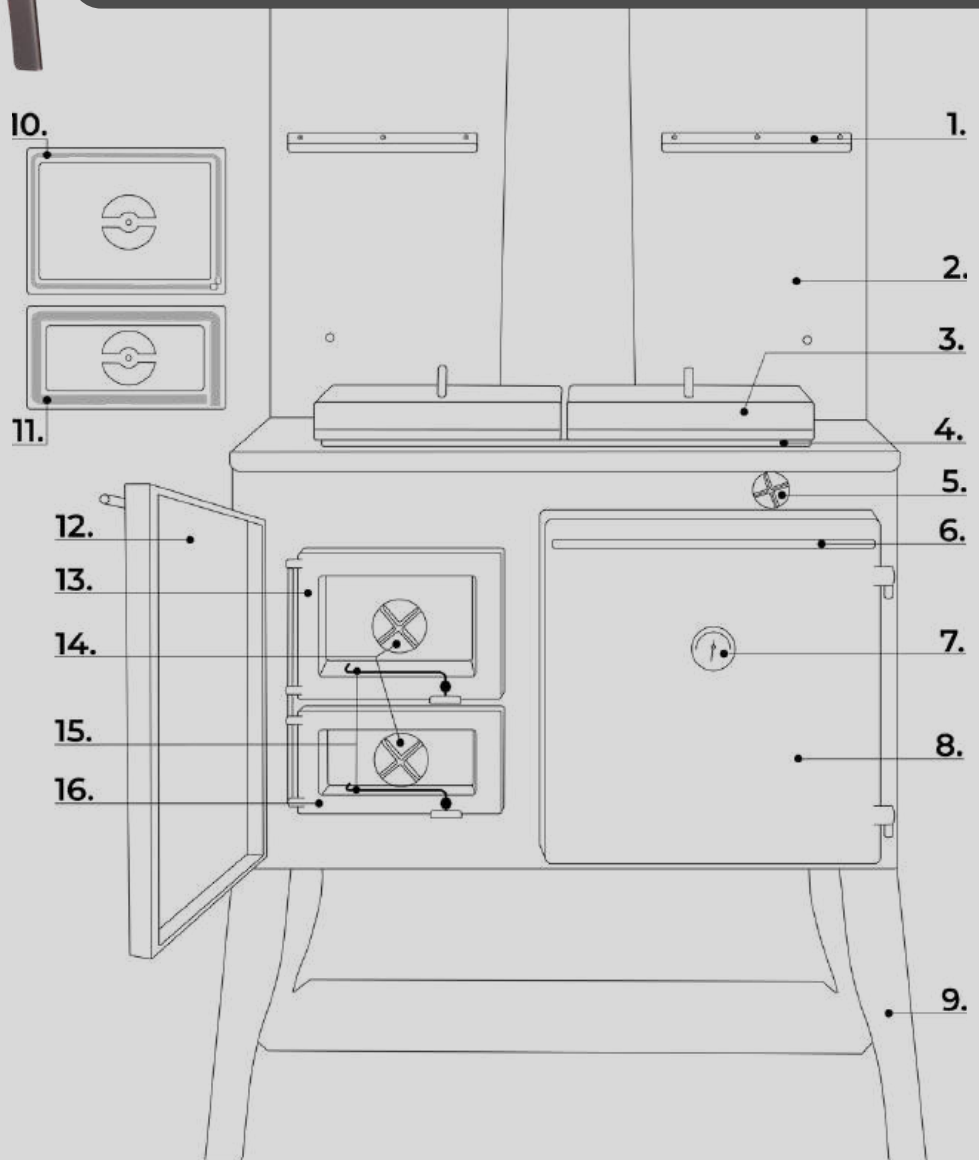

* NON-STANDARD EXTRA

CLEARANCES TO COMBUSTIBLE MATERIALS

Thermalux Stoves

BELOW STOVE:

- A** (REAR) = 50mm
- B** (OVEN SIDE) = 50mm
- C** (FIREBOX SIDE) = 50mm
- D** (FRONT/HEARTH) = 300mm

ABOVE STOVE:

- E** (OVERHEAD) = 900mm
- F** (OVEN SIDE) = 285mm
- G** (FIREBOX SIDE) = 285mm