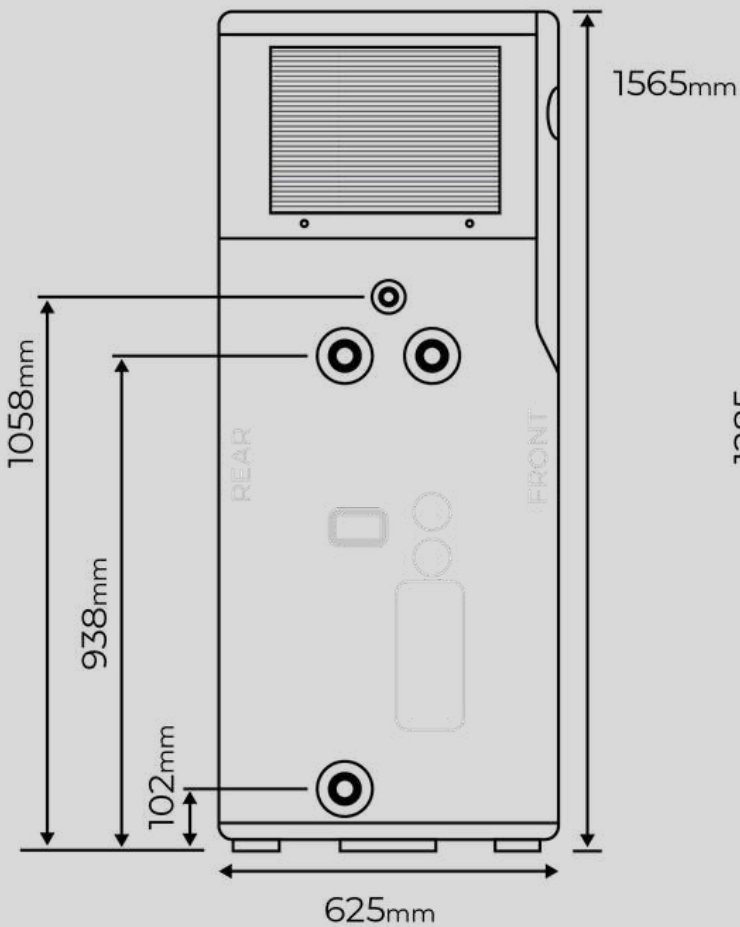

ALL-IN-ONE DOMESTIC HOT WATER HEAT PUMP

WISELIVING ALL-IN-ONE DOMESTIC HOT WATER HEAT PUMPS		
WL-R290-200	WISELIVING ALL-IN-ONE 200L DHW HEAT PUMP WITH TANK (1565 x 625)	$ 2,100.00
WL-R290-270	WISELIVING ALL-IN-ONE 270L DHW HEAT PUMP WITH TANK - (1840 x 625)	$ 2,800.00

200L