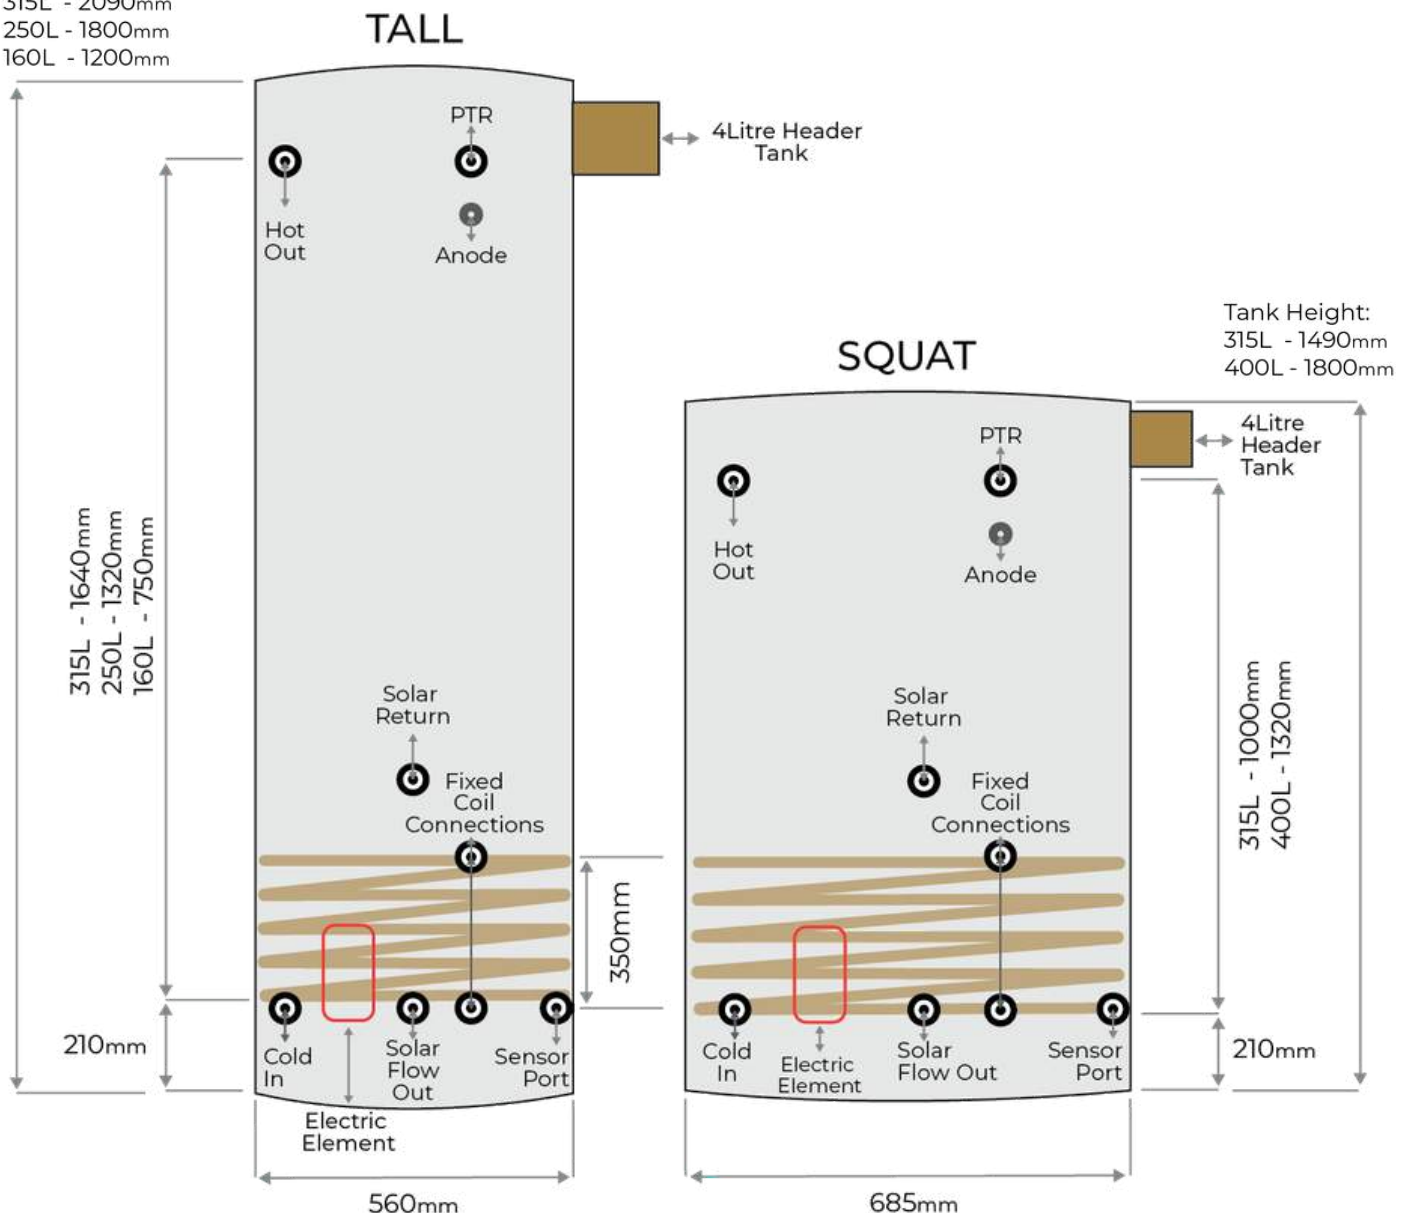

STAINLESS CENTRACOIL™ DOMESTIC HOT WATER TANK + HEADER TANK

WISELIVING - STAINLESS STEEL CENTRACOIL™ DOMESTIC HOT WATER TANKS (SOLAR COMPATIBLE)

Tank comes fitted with 18m Fixed Coil, 4L Header Tank, 3.6kW Electric Element, Hot & Cold Ports, Solar Flow & Return ports, Sensor Port & Sensor Well, Anode, PTR port and PTR 700kpa. All connections are 3/4" BSP (DN20) Female EXCEPT Coil connections which are 3/4" Male.

PLEASE NOTE: Tanks that include a header tank (HT), are designed to be used with a wood fired boiler or stove with wet back. This tank is for domestic hot water ONLY.

TS-PS160TBFCHT	WISELIVING S/S DHW Tank (Solar) 160L TALL + Header Tank	$ 3,499.14
TS-PS250TBFCHT	WISELIVING S/S DHW Tank (Solar) 250L TALL + Header Tank	$ 3,675.58
TS-PS315TBFCHT	WISELIVING S/S DHW Tank (Solar) 315L TALL + Header Tank	$ 3,957.62
TS-PS315SBFCHT	WISELIVING S/S DHW Tank (Solar) 315L SQUAT + Header Tank	$ 4,059.36
TS-PS400SBFCHT	WISELIVING S/S DHW Tank (Solar) 400L SQUAT + Header Tank	$ 4,239.67

TANK SAFETY TRAYS

TTRAYPST	Safety Tray - Tall Tank - (610mmx610mmx60mm)	$ 142.24
TTRAYPSSQ	Safety Tray - Squat Tank - (870mmx870mmx60mm)	$ 142.24

Tank Height:
315L - 2090mm
250L - 1800mm
160L - 1200mm

All fittings are 3/4" BSP (DN20) Female EXCEPT Coil Fittings which are 3/4" Male.
PTR = 700kPa. Maximum Inlet Pressure = 500kPa.