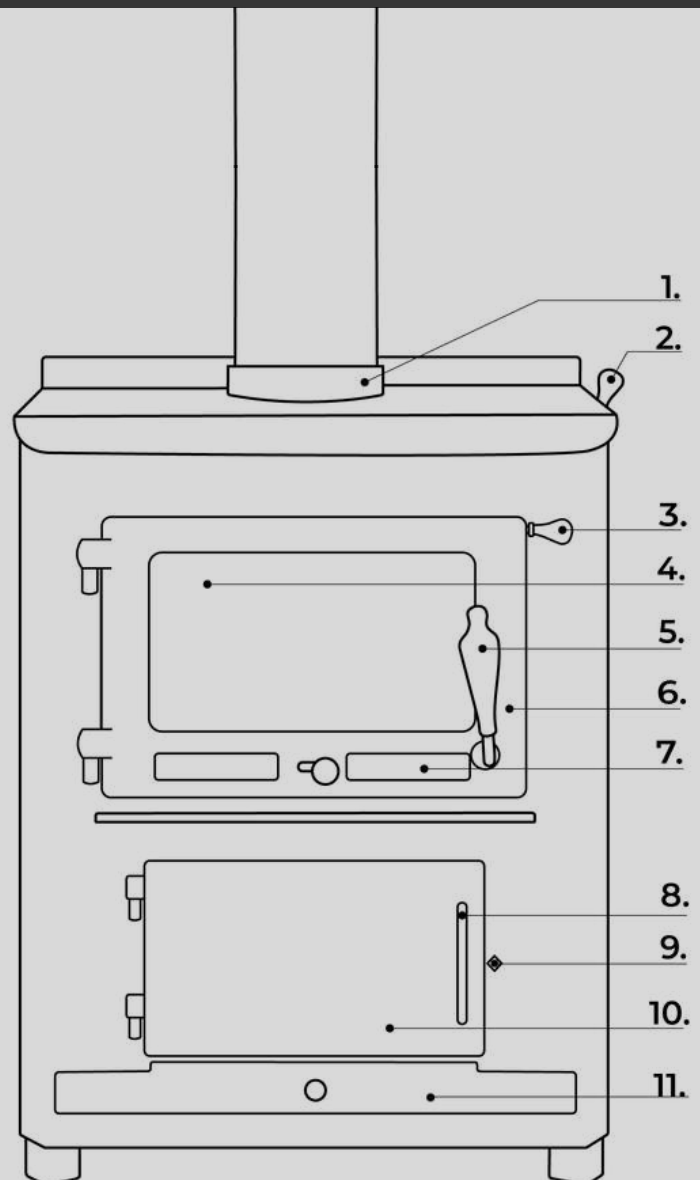

Available Colour Options:

PARTS LIST

1. FLUE SPIGOT
2. FLUE DAMPER HANDLE
3. TOP AIR CONTROL (FIREBOX DOOR)
4. FIREBOX DOOR GLASS
5. FIREBOX DOOR HANDLE (SPRING)
6. FIREBOX DOOR (CAST)
7. MESH AIR VENT COVERS
8. COVER DOOR HANDLE
9. COVER DOOR LATCH
10. ASPAN COVER DOOR
11. ASHPAN TRAY
12. ASHPAN ROPE SEAL
13. CAST FIREBOX DOOR
14. ASHPAN AIR CONTROL SPINDLE
15. ASHPAN HANDLE