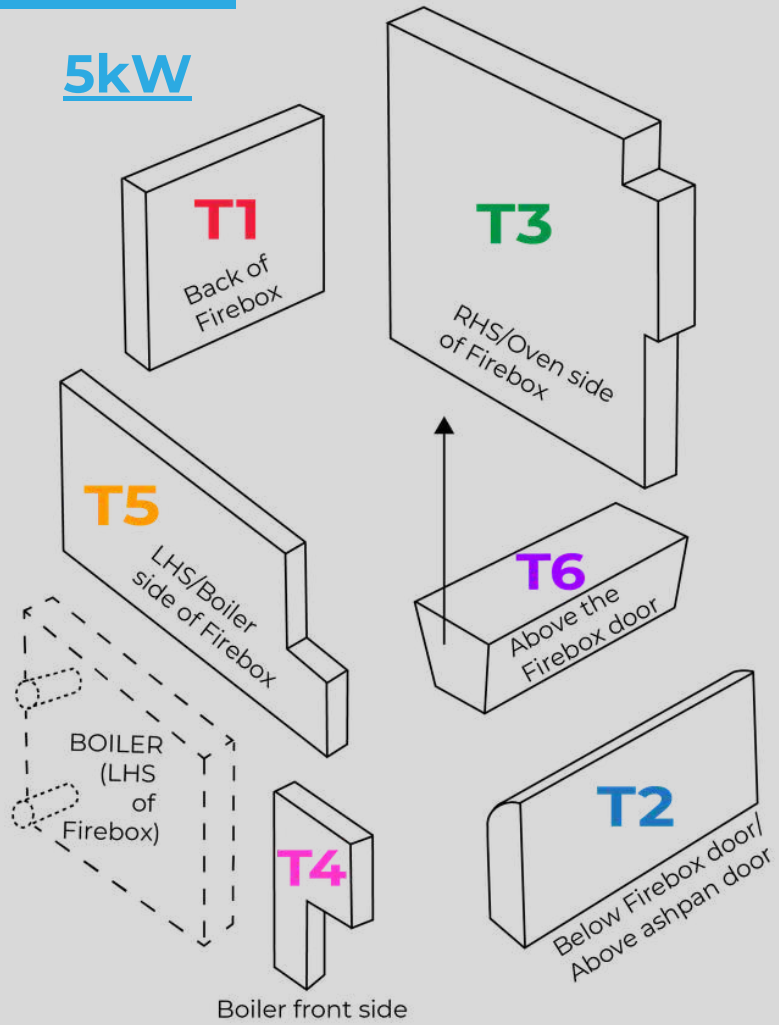

SUPREME MK III FIREBRICKS

Thermalux Stoves

DRY

5kW

8kW

20kW (CD)