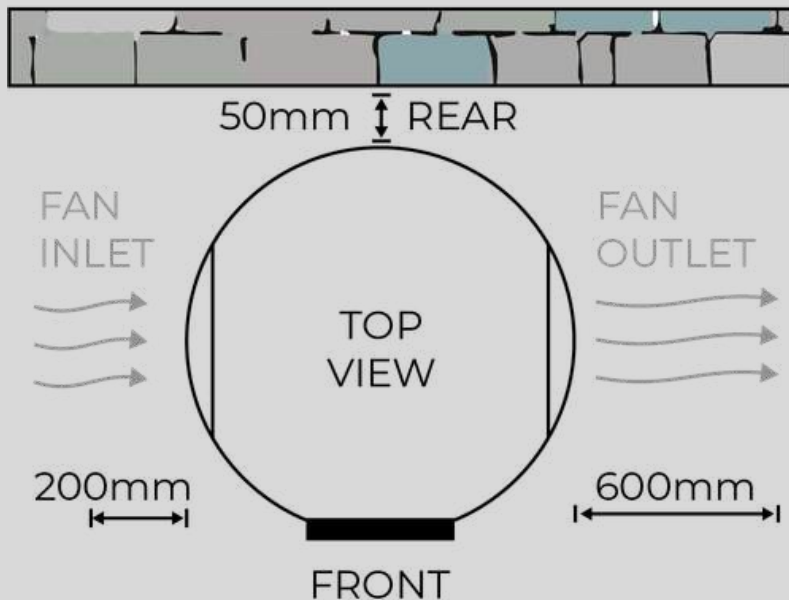

CLEARANCES & PART SPECIFICATION