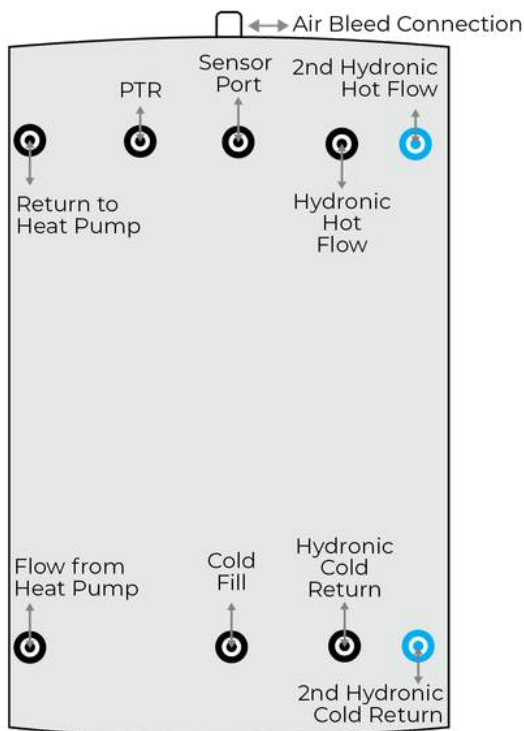

BUFFER TANK Includes. Flow & return to heat pump, flow & return to hydronics, PTR port and PTR 700kpa, Sensor port and sensor well, Air bleed connection + EXTRA **HEAT PUMP** FLOW & RETURN

T-PS160-R32-2	WISELIVING S/S HW BUFFER TANK 160L TALL + EXTRA HEAT PUMP F&R	$ 2,144.53
T-PS250-R32-2	WISELIVING S/S HW BUFFER TANK 250L TALL + EXTRA HEAT PUMP F&R	$ 2,317.06
T-PS315-R32-2	WISELIVING S/S HW BUFFER TANK 315L TALL + EXTRA HEAT PUMP F&R	$ 2,692.29
T-PS315SQ-R32-2	WISELIVING S/S HW BUFFER TANK 315L SQUAT + EXTRA HEAT PUMP F&R	$ 2,742.29
T-PS400-R32-2	WISELIVING S/S HW BUFFER TANK 400L SQUAT + EXTRA HEAT PUMP F&R	$ 2,792.21
T-PS500-R32-2	WISELIVING S/S HW BUFFER TANK 500L SQUAT + EXTRA HEAT PUMP F&R	$ 3,207.62

TANK SAFETY TRAYS

TTRAYPST	Safety Tray - Tall Tank - (610mmx610mmx60mm)	$ 142.24
TTRAYSSQ	Safety Tray - Squat Tank - (870mmx870mmx60mm)	$ 142.24

BUFFER TANK + INCLUDES EXTRA **HYDRONIC** FLOW & RETURN

APPLICABLE TO BOTH TALL & SQUAT TANKS