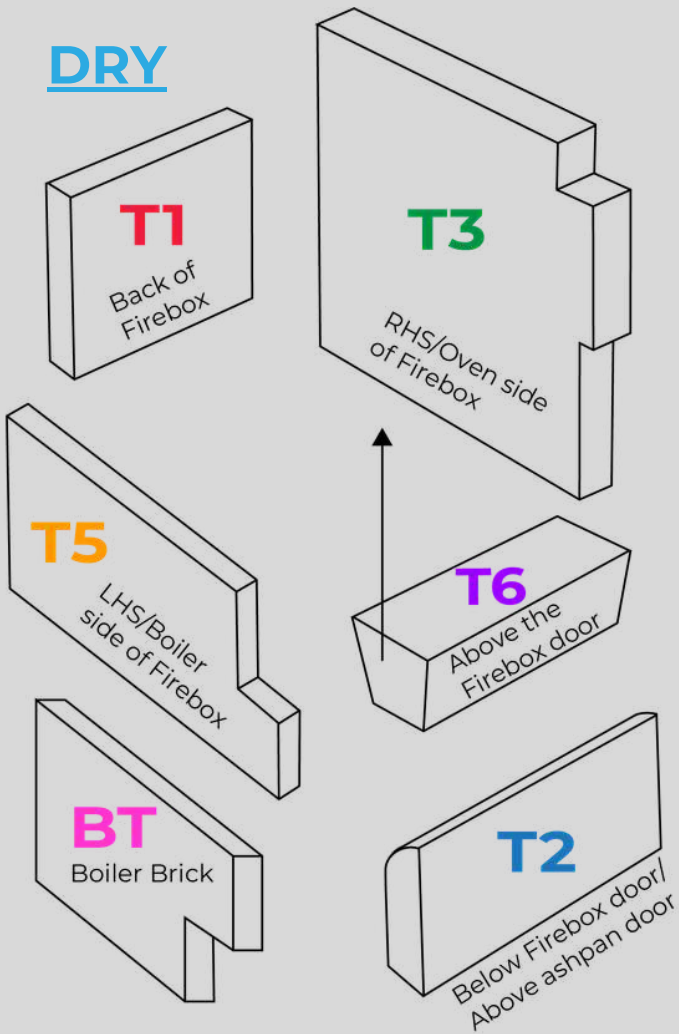

SUPREME MK III FIREBRICKS

Thermalux Stoves

DRY