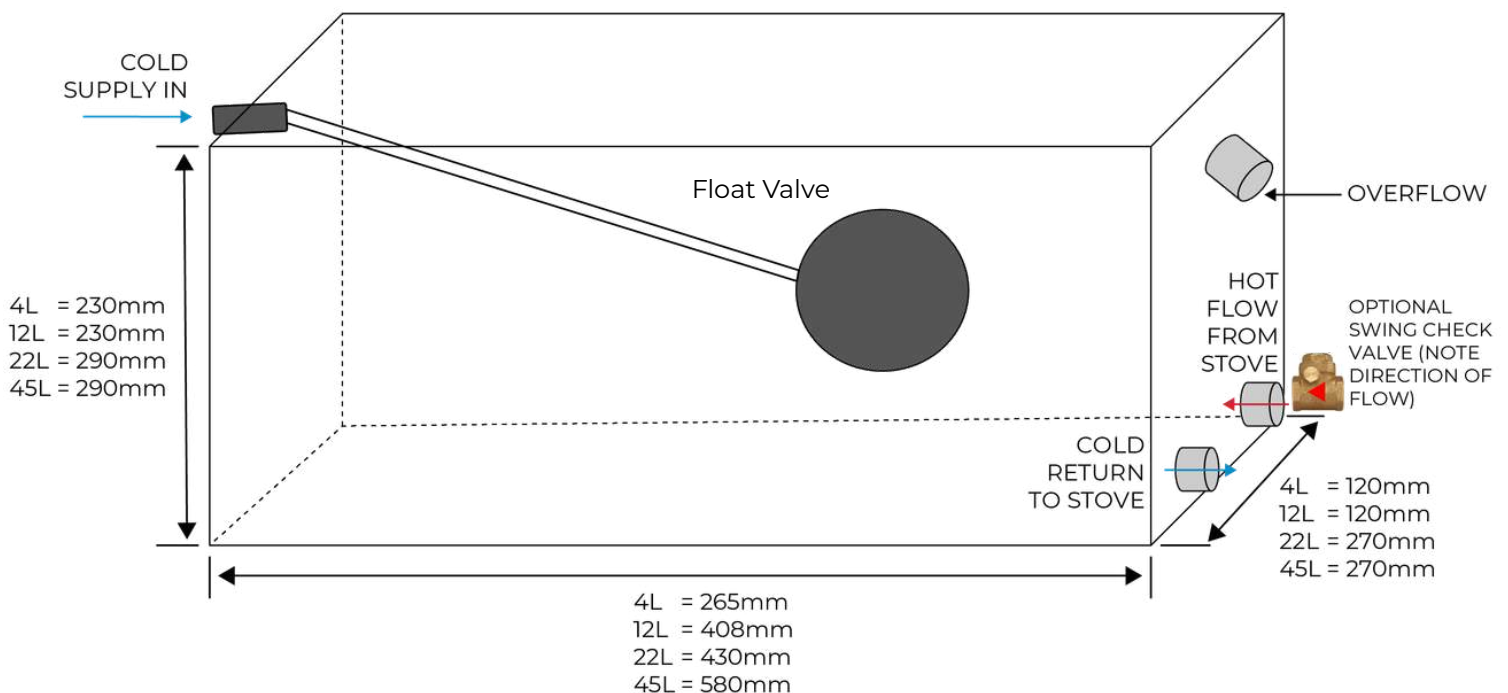

HEADER TANKS

HEADER TANKS		
THT04	Header Tank 4L (copper) With Float Valve	$ 218.51
THT04PS	Header Tank 4L (copper) With Float Valve - Fitted	$ 379.94
THT12	Header Tank 12L (copper) With Float Valve	$ 297.47
THT12SCV	Header Tank 12L (copper) With Float Valve & Swing Check Valve	$ 372.19
THT12SCVTRAY	Header Tank 12L (copper) With Float Valve, Swing Check Valve & Tray	$ 465.23
THT22	Header Tank 22L (copper) With Float Valve	$ 359.50
THT22SCV	Header Tank 22L (copper) With Float Valve & Swing Check Valve	$ 434.22
THT22SCVTRAY	Header Tank 22L (copper) With Float Valve, Swing Check Valve & Tray	$ 528.67
THT45	Header Tank 45L (copper) With Float Valve	$ 470.87
THT45SCV	Header Tank 45L (copper) With Float Valve & Swing Check Valve	$ 545.59
THT45SCVTRAY	Header Tank 45L (copper) With Float Valve, Swing Check Valve & Tray	$ 640.05
TTRAYHTS	Safety Tray - Header Tank (Small) - up to 12L (280x670x60)	$ 92.74
TTRAYHTL	Safety Tray - Header Tank (Large) - 22L to 45L (370x700x60)	$ 97.72

HEADER TANK - SPARE PARTS		
TSPHTFVL	Header Tank - Float Valve - Large	$ 93.04
TSPHTFVS	Header Tank - Float Valve - Small	$ 86.05
TSPHTSCV	Header Tank - Swing Check Valve 3/4"	$ 46.24

4L-45L HEADER TANK DIAGRAM

HEADER TANK WITH SWING CHECK VALVE