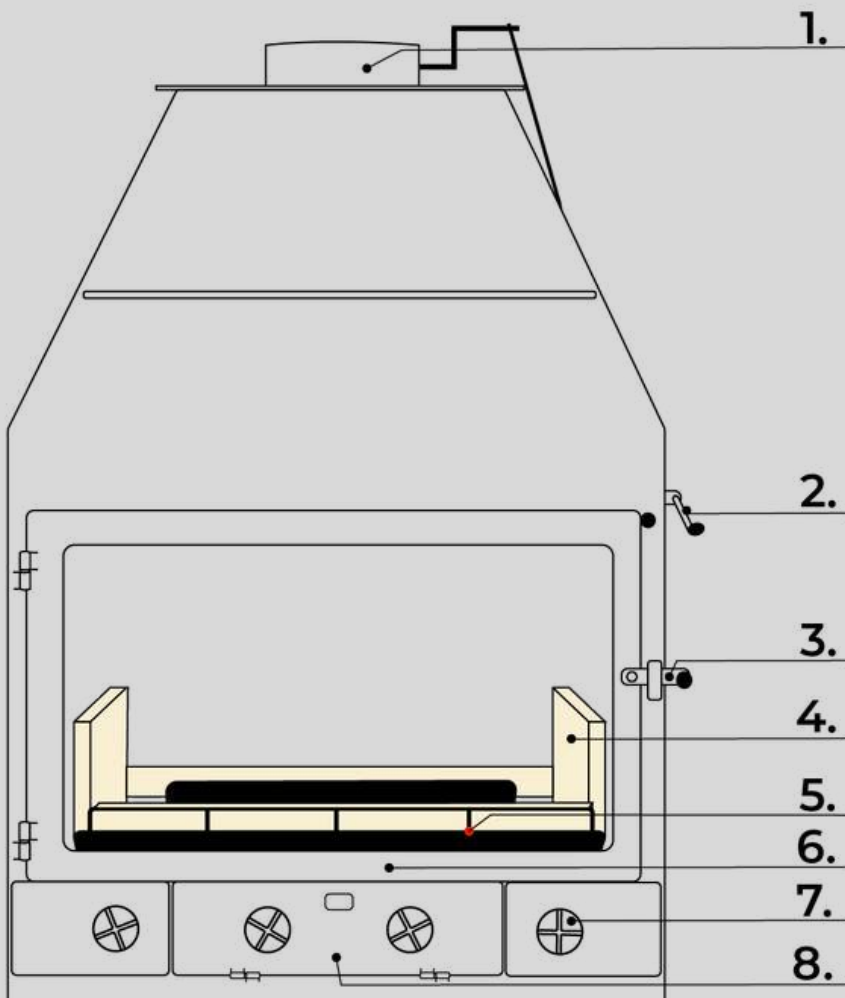

CHRISTO GRAND HEAT

The Christo Grand Heat range of wood heaters takes natural wood heating to a new level. With the potential to provide the highest heat output of any wood burning heater on the market, you can warm up to 400 sqm of living area. Add an optional boiler, up to 45kW for single-sided unit and 30kw for double-sided unit to heat your Hydronic or Domestic Hot Water.

You can also opt for the extravagantly large glass door to be a double-action door that can simply lift away to reveal the charm of a real open fire.

The standard Christo is a freestanding single or double sided unit (no surround) and includes 1x knob turner, 1x ash scraper, 1x Fire gloves.

The model pictured is a double-sided unit featuring 1x medium + 1x large surround with single action & double action doors, metallic black finish with chrome knobs. **Please note:** Flue kit and surround are sold separately.

Available Colour Options:

PARTS LIST

1. FLUE SPIGOT (8")
2. FLUE DAMPER FLAP CONTROL HANDLE
3. FIREBOX DOOR HANDLE
4. FIREBRICKS
5. BRICK RETAINER
6. FIREBOX DOOR
7. DILUTION CONTROL SPINDLE
8. ASHPAN