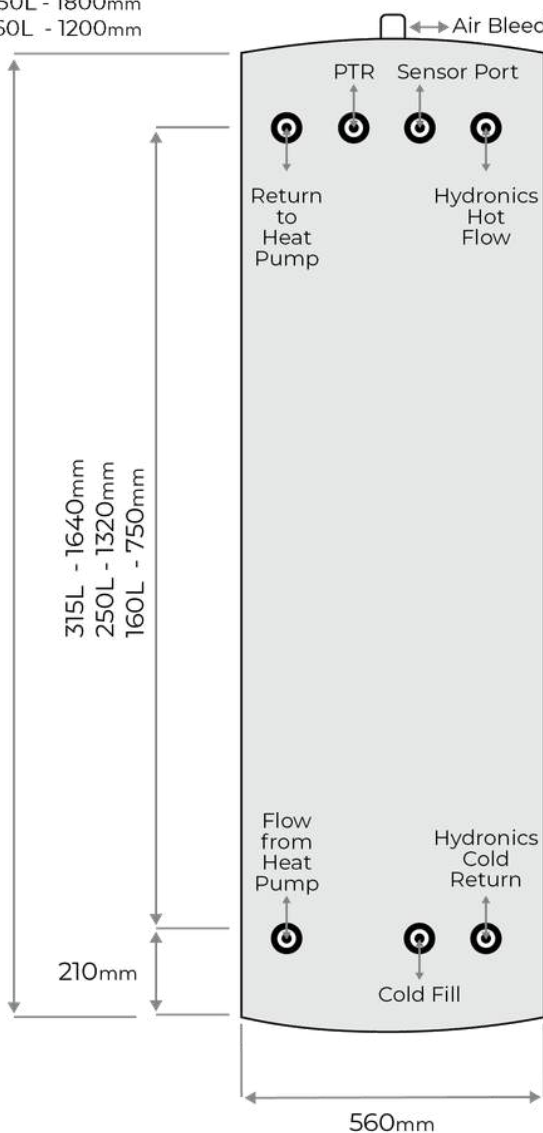

STAINLESS STEEL HOT WATER BUFFER TANK (HYDRONIC COMPATIBLE)

WISELIVING - STAINLESS STEEL HOT WATER BUFFER TANKS (HYDRONIC COMPATIBLE)

Includes. Flow & return to heat pump, flow & return to hydronics, PTR port and PTR 700kpa, Sensor port and sensor well, Air bleed connection. All connections are 3/4" BSP (DN20) Female except for Flow & Return which are 1" BSP (DN25) Female.

T-PS160-R32	WISELIVING S/S HW BUFFER TANK 160L TALL	$ 1,959.85
T-PS250-R32	WISELIVING S/S HW BUFFER TANK 250L TALL	$ 2,132.38
T-PS315-R32	WISELIVING S/S HW BUFFER TANK 315L TALL	$ 2,507.61
T-PS315SQ-R32	WISELIVING S/S HW BUFFER TANK 315L SQUAT	$ 2,557.61
T-PS400-R32	WISELIVING S/S HW BUFFER TANK 400L SQUAT	$ 2,607.53
T-PS500-R32	WISELIVING S/S HW BUFFER TANK 500L SQUAT	$ 3,022.94
T-100L-BUFFER	WISELIVING <u>ENAMEL</u> HW BUFFER TANK 100L TALL - (Tank only includes Dual DN32 Flow & Return Ports, Top Connection, Sensor Port, Drain/Inlet, 1.5kw Element & a Sacrificial Annode)	$ 1,100.00

TANK SAFETY TRAYS

TTRAYPST	Safety Tray - Tall Tank - (610mmx610mmx60mm)	$ 142.24
TTRAYPSSQ	Safety Tray - Squat Tank - (870mmx870mmx60mm)	$ 142.24

Tank Height:
315L - 2090mm
250L - 1800mm
160L - 1200mm

TALL