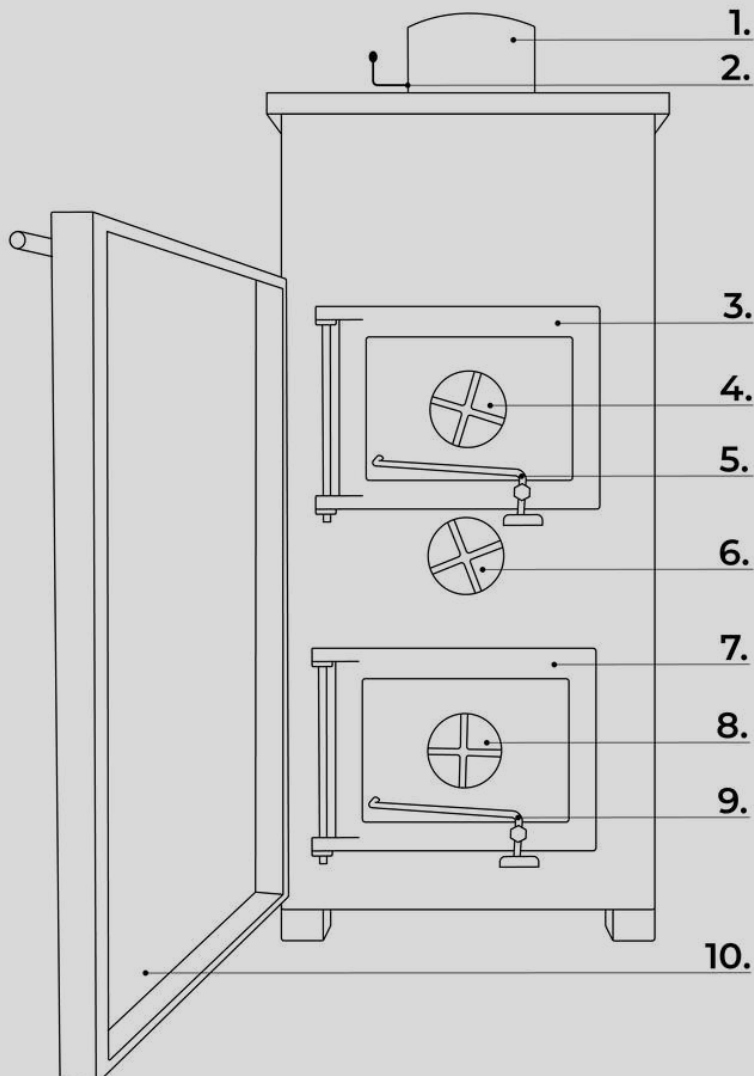

PARTS LIST

1. FLUE SPIGOT
2. FLUE DAMPER HANDLE
3. FIREBOX DOOR (CAST)
4. FIREBOX AIR CONTROL SPINDLE
5. FIREBOX DOOR HANDLE
6. AIR CONTROL SPINDLE
7. ASHPAN DOOR (CAST)
8. ASHPAN AIR CONTROL SPINDLE
9. ASHPAN DOOR HANDLE
10. COVER DOOR