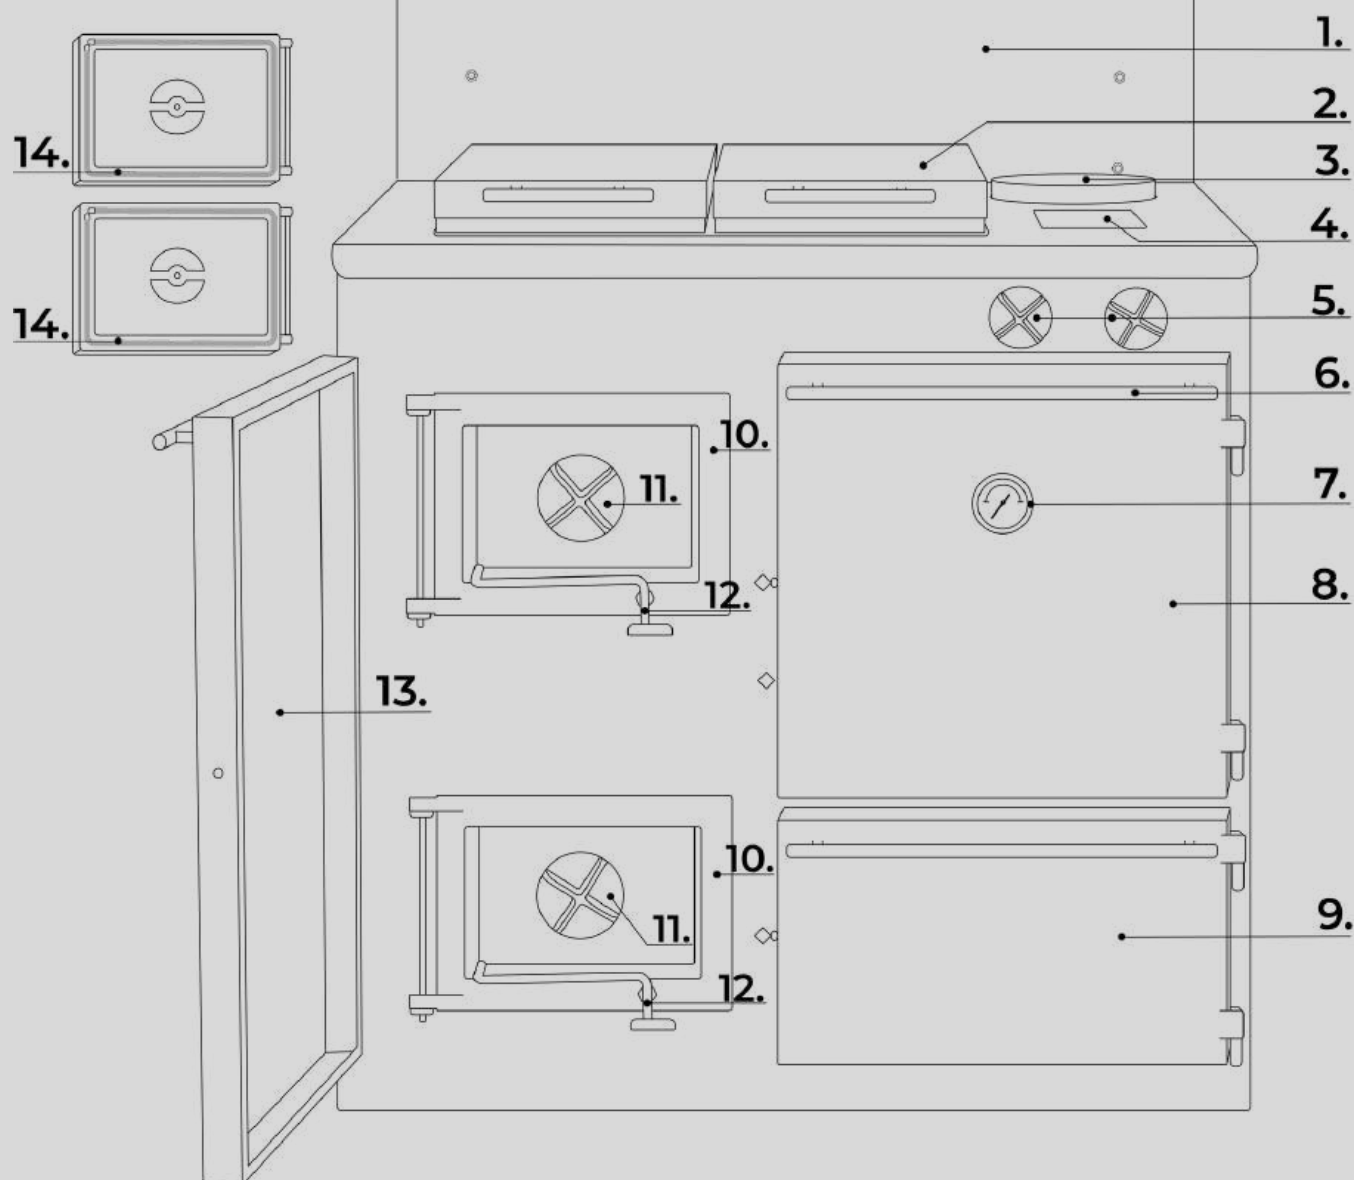

Stove Body Colour Options:

Gloss Doors (Included with Stirling)

SUPREME MK III DIAGRAMS

Thermalux Stoves

PARTS LIST

- | | |
|---|--|
| 1. SPLASHBACK* | 9. WARMING OVEN COVER DOOR |
| 2. HOTPLATE COVERS | 10. FIREBOX (TOP) / ASHPAN (BOT)
CAST IRON DOOR |
| 3. FLUE SPIGOT | 11. SPINDLE FOR FIREBOX/ASHPAN
(CAST) |
| 4. SIMMER PLATE | 12. FIREBOX/ASHPAN DOOR
HANDLE (CAST) |
| 5. DILUTION AIR CONTROL & FLUE
DAMPER SPINDLES | 13. FIREBOX/ASHPAN COVER DOOR |
| 6. COVER DOOR HANDLE
(CHROME) | 14. FIREBOX/ASHPAN ROPE SEAL
FOR CAST DOOR |
| 7. OVEN THERMOMETER | |
| 8. OVEN COVER DOOR | |