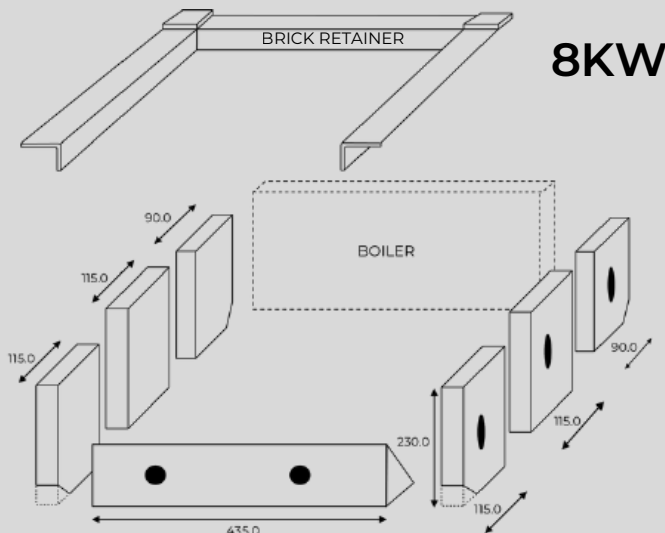

GOURMET COOKER

The Thermalux Gourmet Cooker by WISELIVING heats, cooks and provides hot water for the whole family. Offering a large space heating capacity of up to 180m² and generous hotplate and oven, it will quickly become the heart of your home.

The Gourmet is available in seven different colours, and can be fitted with an optional 5kW, 8kW or 15kW boiler for heating your Domestic Hot Water and/or Hydronics.

Standard inclusions with the Gourmet are a wire cooking rack and cooking tray for the oven, an ash scraper, smoke ways cleaning tool, fire gloves, chrome spring handles and a Metallic Black cooktop. The Gourmet pictured is Metallic Blue and features a Splashback and Stainless Steel Flue, both which are additional extras.

Please note: Colours may vary. Flue Kit and Splashback are sold separately. See page 47 for further colour info.

Available Colour Options:

Thermalux Stoves

GOURMET FIREBRICKS

NOTE: SIZES ARE IN MM & ARE APPROXIMATIONS ONLY. ● REPRESENTS SILICON APPLIED TO BRICKS TO PREVENT FROM MOVEMENT IN TRANSIT

DRY

5KW

8KW

**15KW
(CD)**