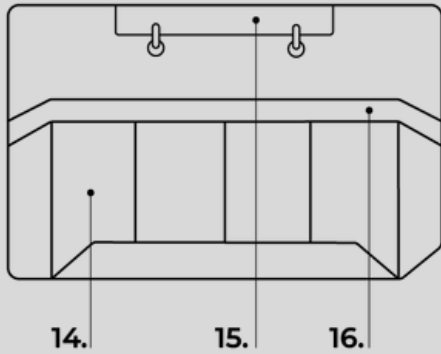

FIREBOX (Interior)