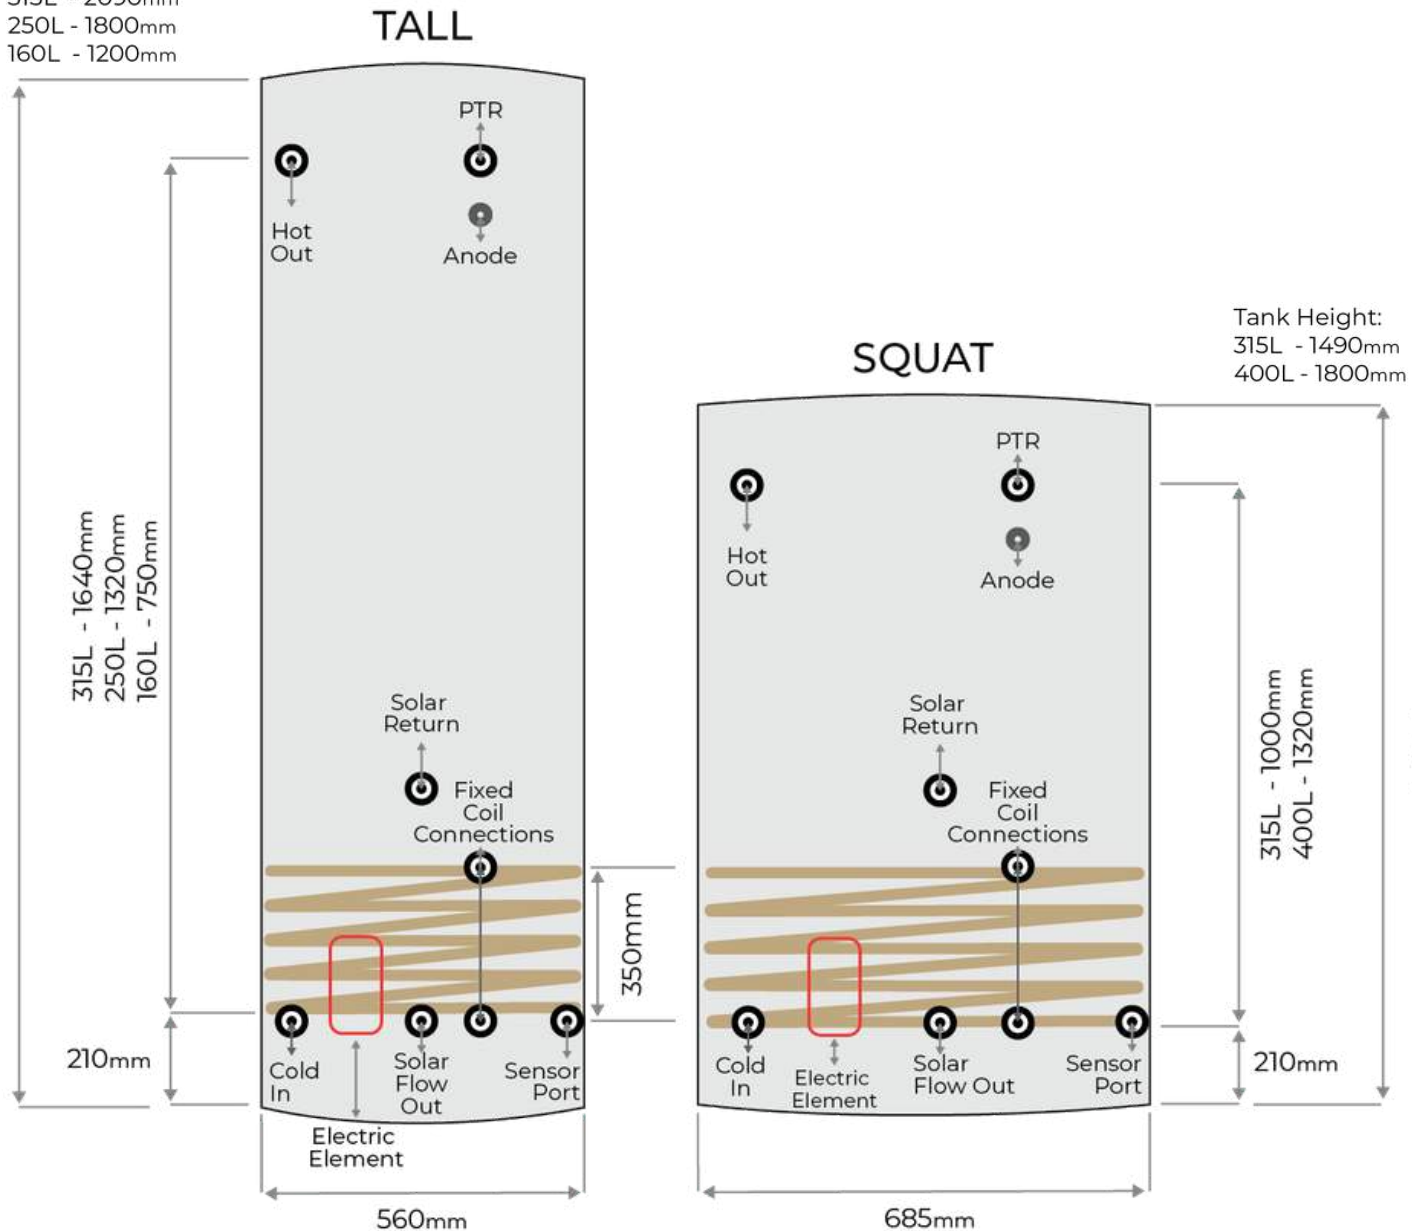

STAINLESS STEEL CENTRACOIL™ DOMESTIC HOT WATER TANK (SOLAR COMPATIBLE)

WISELIVING - STAINLESS STEEL CENTRACOIL™ DOMESTIC HOT WATER TANKS (SOLAR COMPATIBLE)

Tank comes fitted with 18m Fixed Coil, 3.6kW Electric Element, Hot & Cold Ports, Solar Flow & Return ports, Sensor Port & Sensor Well, Anode, PTR port and PTR 700kpa. All connections are 3/4" BSP (DN20) Female EXCEPT Coil connections which are 3/4" Male.

TS-PS160TBFC	WISELIVING S/S DHW Tank (Solar) 160L TALL	$ 3,126.95
TS-PS250TBFC	WISELIVING S/S DHW Tank (Solar) 250L TALL	$ 3,304.67
TS-PS315TBFC	WISELIVING S/S DHW Tank (Solar) 315L TALL	$ 3,585.43
TS-PS315SBFC	WISELIVING S/S DHW Tank (Solar) 315L SQUAT	$ 3,685.88
TS-PS400SBFC	WISELIVING S/S DHW Tank (Solar) 400L SQUAT	$ 3,866.19

TANK SAFETY TRAYS

TTRAYPST	Safety Tray - Tall Tank - (610mmx610mmx60mm)	$ 142.24
TTRAYPSSQ	Safety Tray - Squat Tank - (870mmx870mmx60mm)	$ 142.24

Tank Height:
315L - 2090mm
250L - 1800mm
160L - 1200mm

All fittings are 3/4" BSP (DN20) Female EXCEPT Coil Fittings which are 3/4" Male.
PTR = 700kPa. Maximum Inlet Pressure = 500kPa.