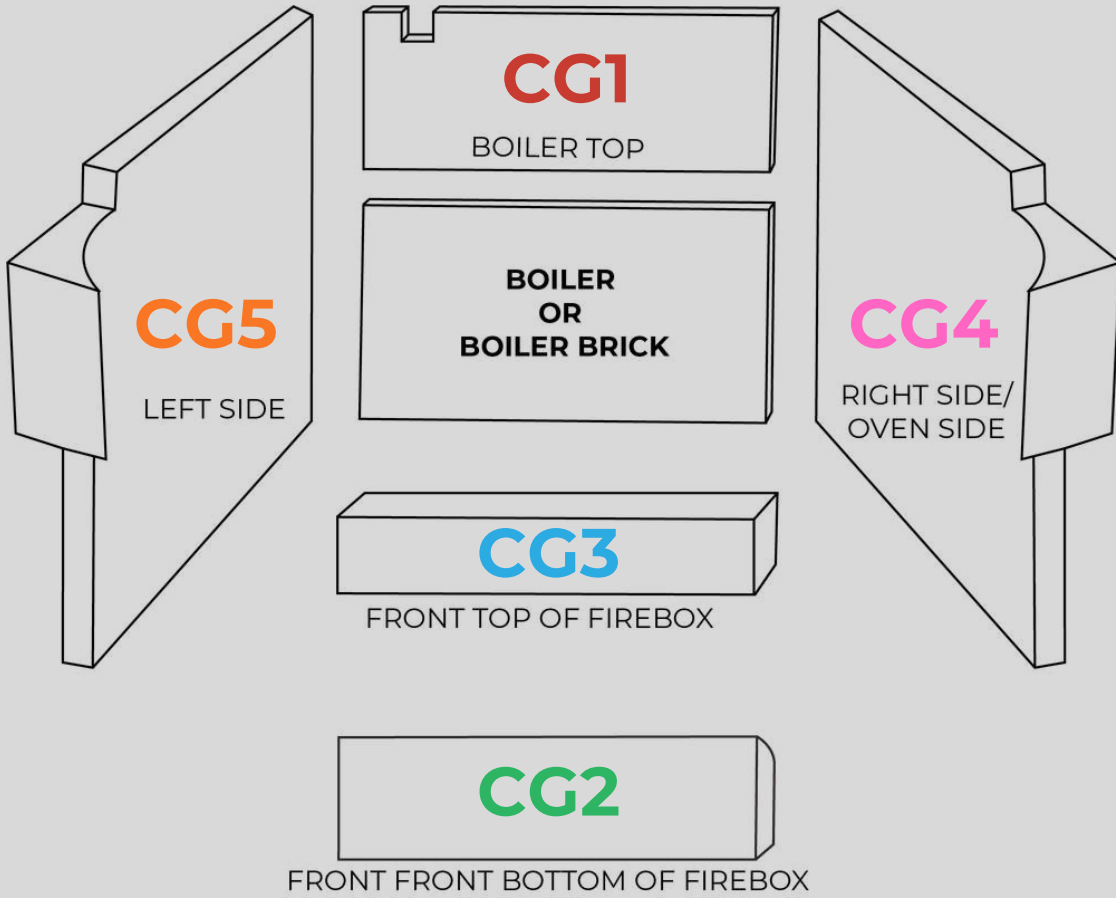

GRAND CUISINE FIREBRICKS

Thermalux Stoves

DRY / 5kW / 8kW FIREBRICKS