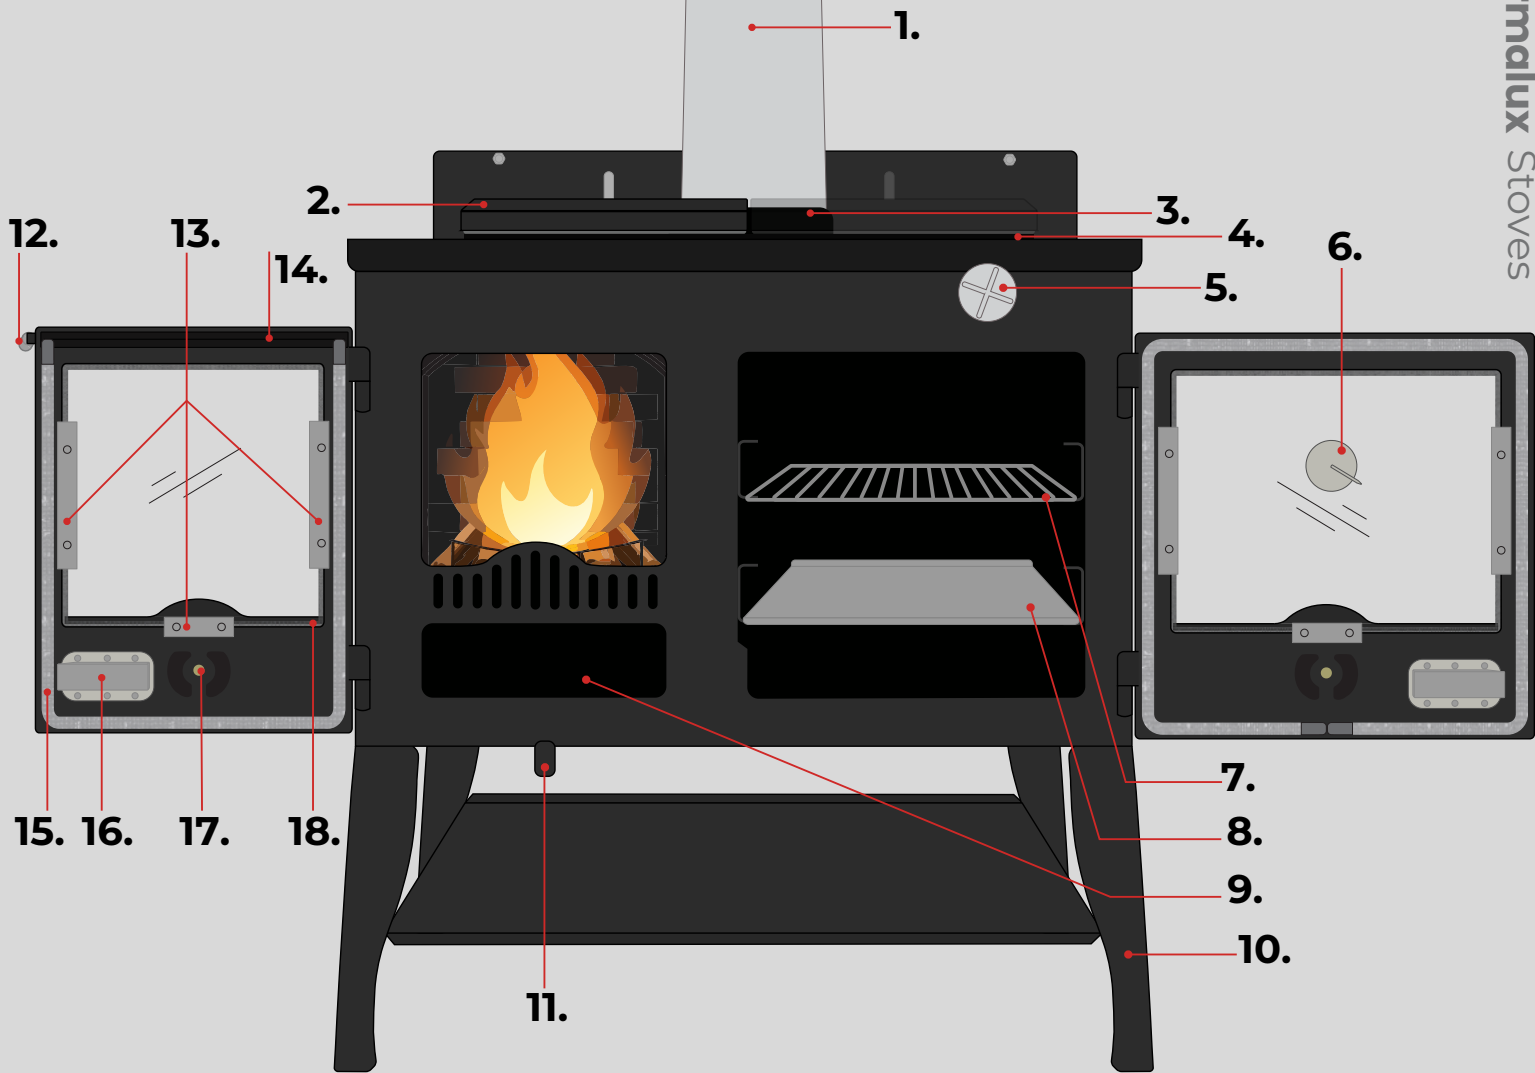

CLARENDON PARTS

PARTS LIST

1. FLUE*
2. HOTPLATE COVERS
3. FLUE SPIGOT
4. HOTPLATE
5. DAMPER/DILUTION SPINDLE
6. THERMOMETER
7. WIRE RACK
8. STAINLESS STEEL OVEN TRAY
9. ASHPAN
10. QUEEN-ANNE STYLED LEGS
11. BOTTOM AIR CONTROL
12. TOP AIR CONTROL HANDLE
13. GLASS RETAINERS
14. TOP AIR CONTROL & ROPE SEAL
15. DOOR ROPE SEAL
16. DOOR LATCH
17. AIR CONTROL SPINDLE (REAR)
18. ROPE SEAL FOR DOOR GLASS

*NON-STANDARD EXTRA