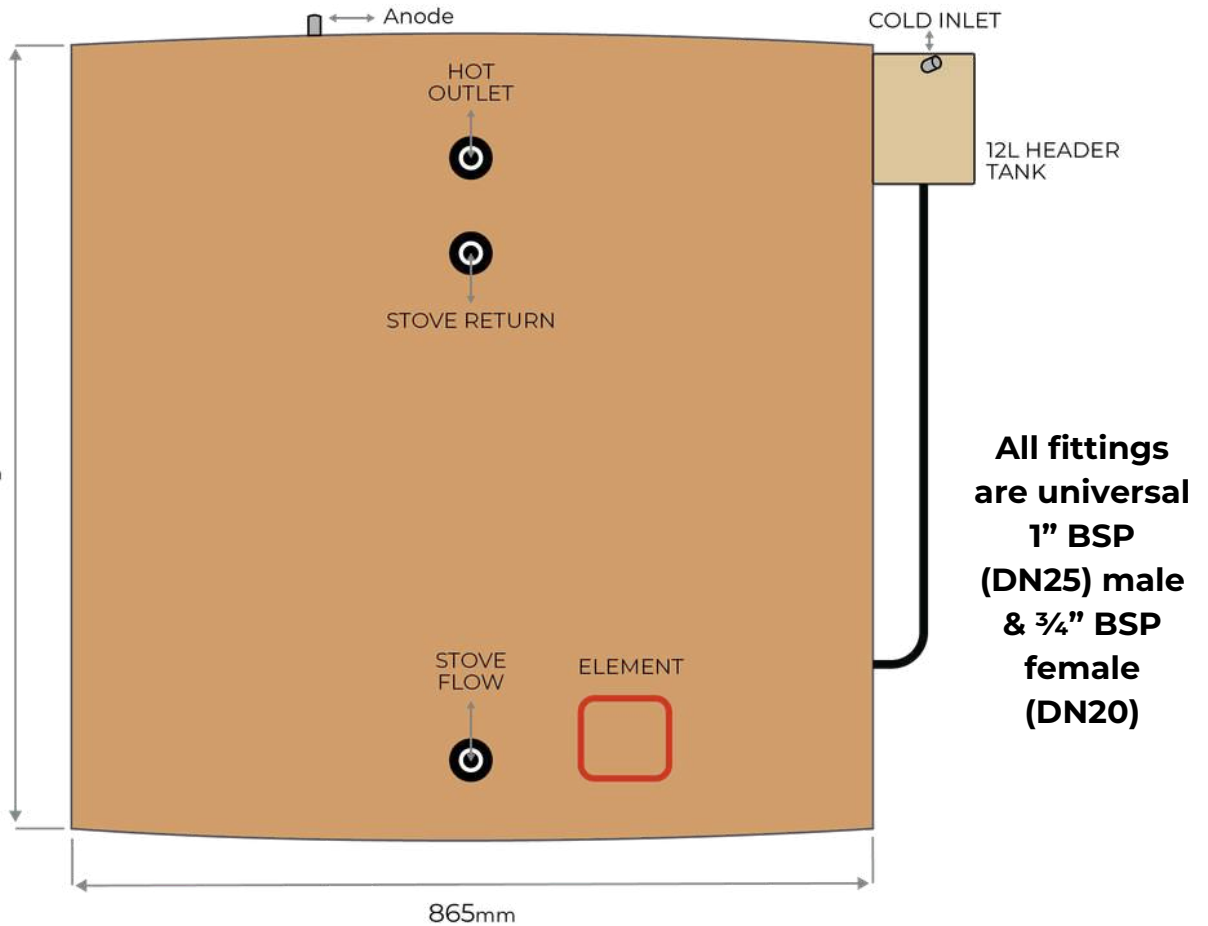

STANDARD MODEL (S) TANK

Tank Height:
250L - 760mm
315L - 865mm
400L - 915mm
500L - 1050mm

**All fittings are universal
1" BSP
(DN25) male
& 3/4" BSP
female
(DN20)**