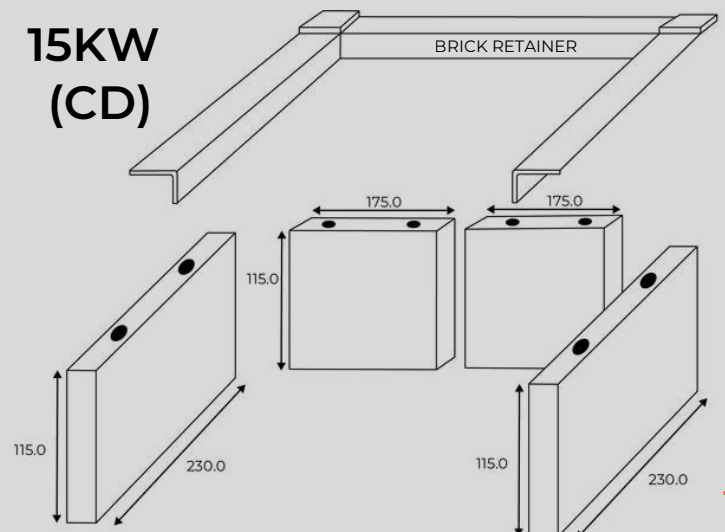

8KW

**15KW
(CD)**