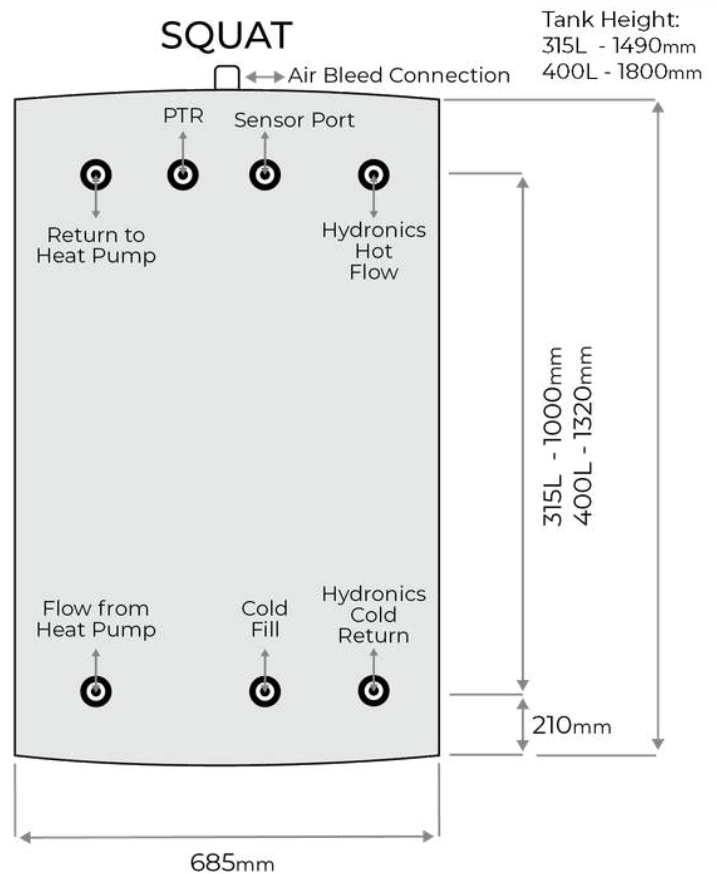

SQUAT

PTR = 700kPa. Maximum Inlet Pressure = 500kPa.

All fittings are 3/4" BSP (DN20) Female EXCEPT Flow and Return (ALL) which are 1" BSP (DN25) Female **61**