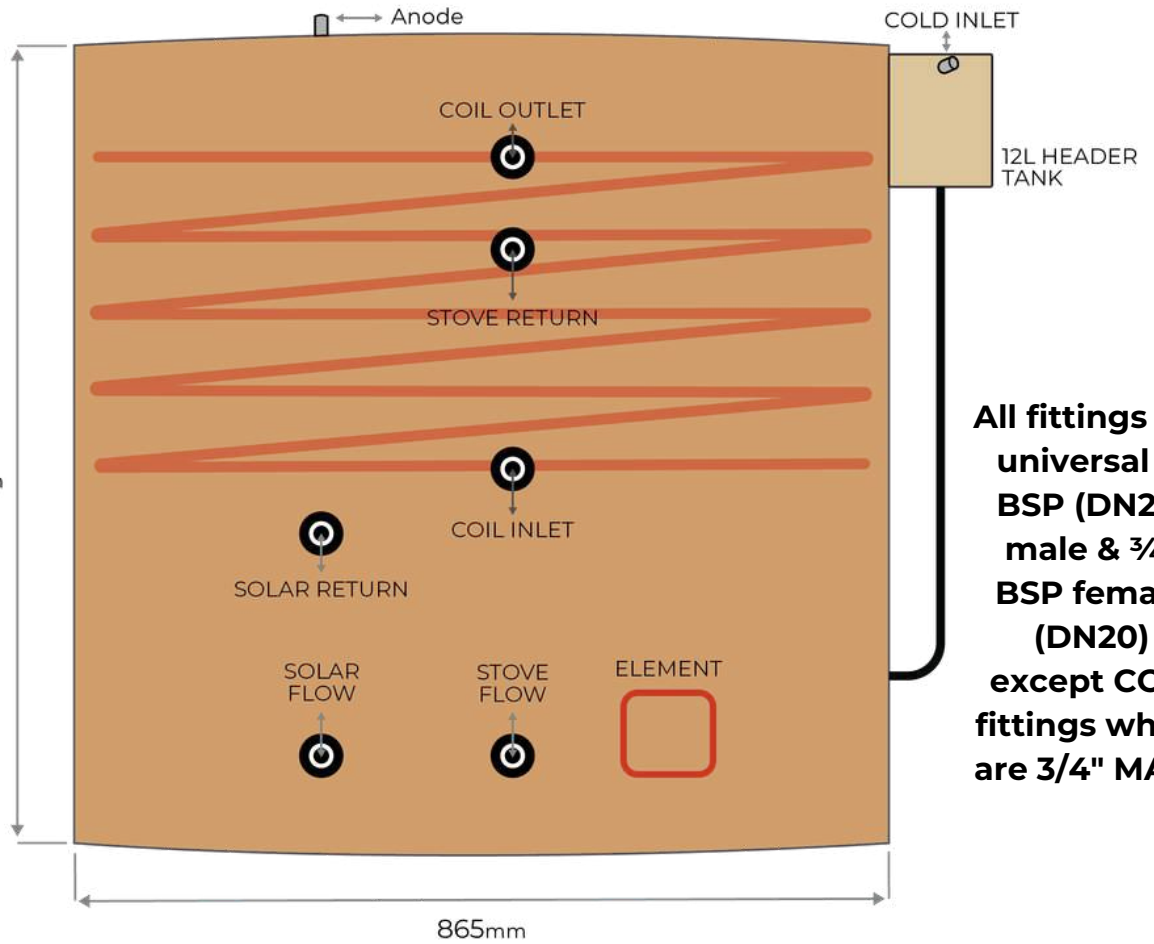

MAINS PRESSURE (MP) TANK

Tank Height:
250L - 760mm
315L - 865mm
400L - 915mm
500L - 1050mm