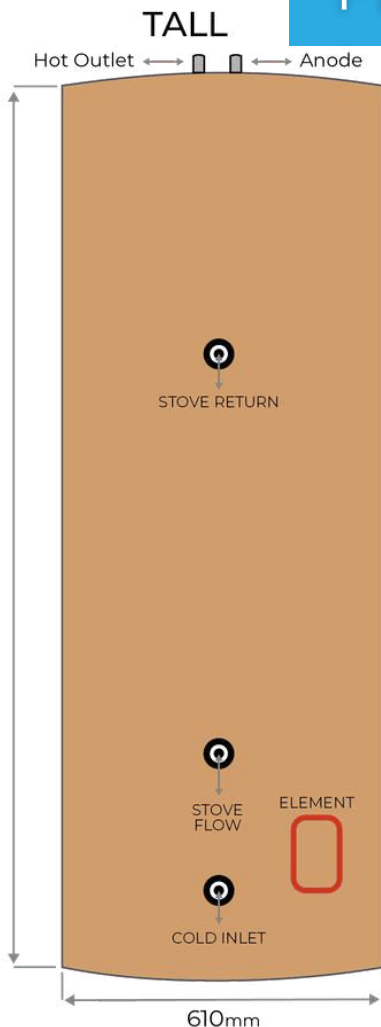

STANDARD MODEL (S) TANK

Tank Height:
 250L - 760mm
 315L - 865mm
 400L - 915mm
 500L - 1050mm

**All fittings are universal
 1" BSP
 (DN25) male
 & 3/4" BSP
 female
 (DN20)**

FLOOR MODEL (FM) TANK

Tank Height:
 125L - 1016mm
 160L - 1140mm
 200L - 1370mm
 250L - 1500mm
 315L - 1675mm
 400L - 1830mm