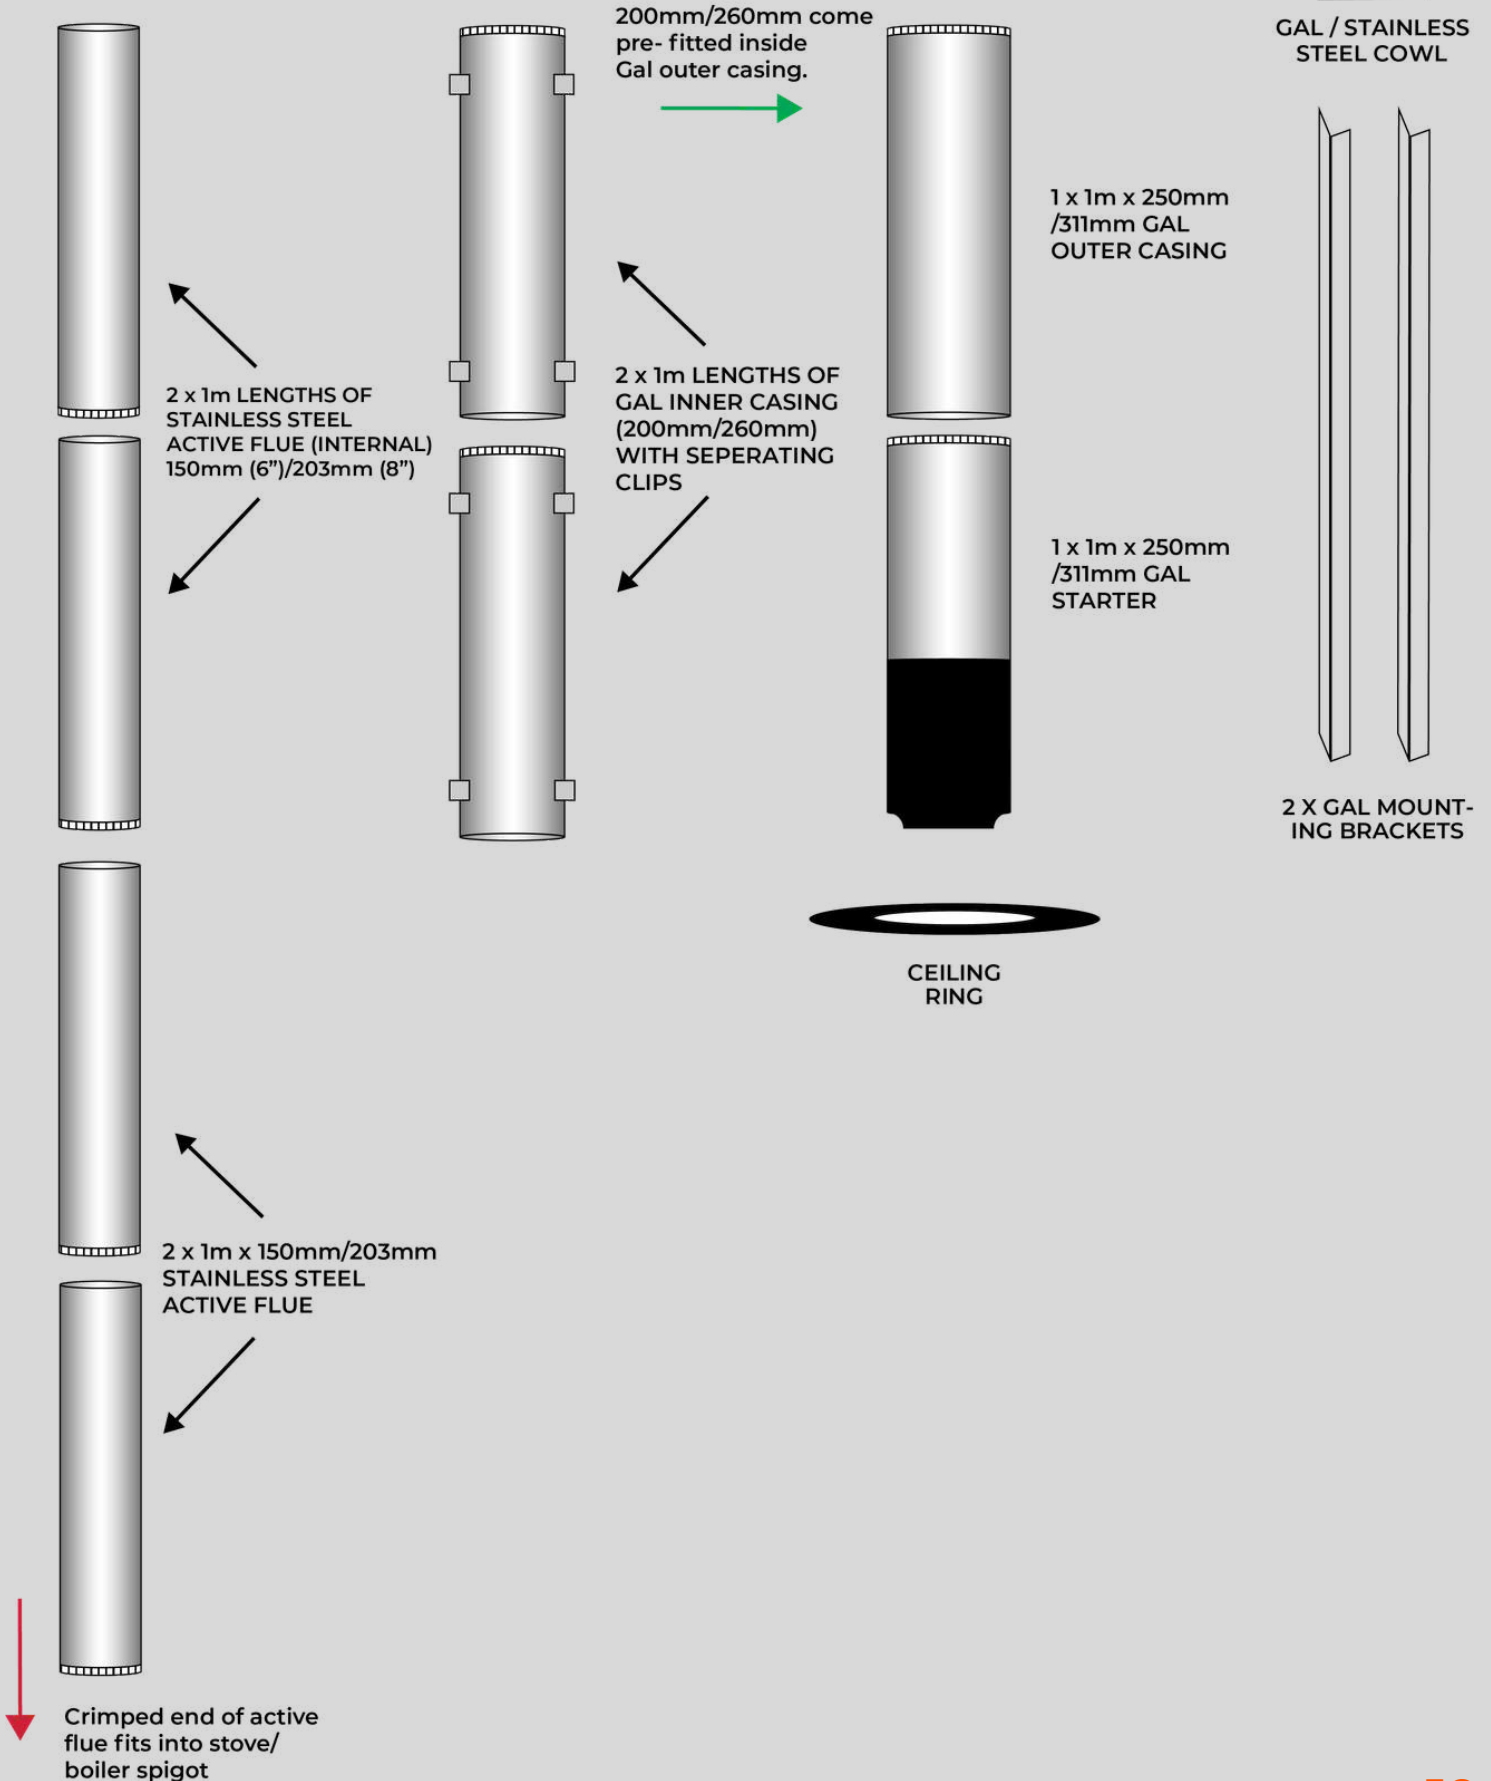

6"/8" STANDARD FLUE KIT WITHOUT DECORATIVE MESH

Triple Skin Flue for installation into ceilings with combustible materials