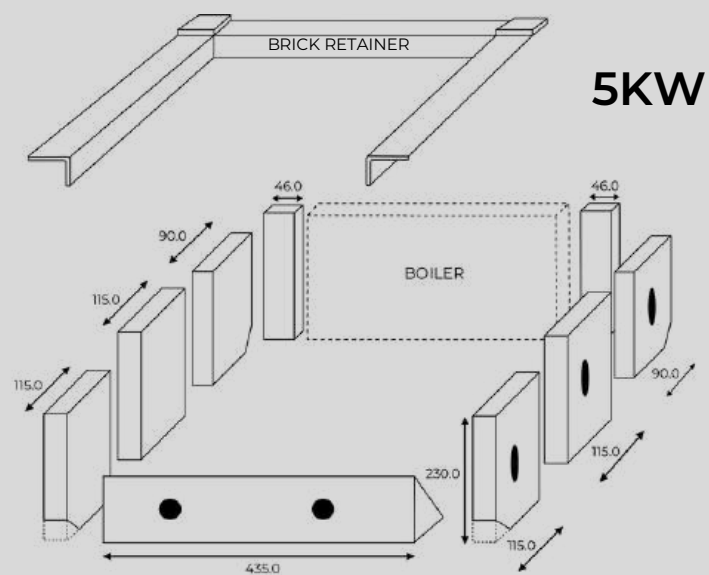

GOURMET COOKER

The Thermalux Gourmet Cooker by WISELIVING heats, cooks and provides hot water for the whole family. Offering a large space heating capacity of up to 180m² and generous hotplate and oven, it will quickly become the heart of your home.

The Gourmet is available in seven different colours, and can be fitted with an optional 5kW, 8kW or 15kW boiler for heating your Domestic Hot Water and/or Hydronics.

Standard inclusions with the Gourmet are a wire cooking rack and cooking tray for the oven, an ash scraper, smoke ways cleaning tool, fire gloves, chrome spring handles and a Metallic Black cooktop. The Gourmet pictured is Metallic Blue and features a Splashback and Stainless Steel Flue, both which are additional extras.

Please note: Colours may vary. Flue Kit and Splashback are sold separately. See page 47 for further colour info.

Available Colour Options:

Thermalux Stoves

GOURMET FIREBRICKS

NOTE: SIZES ARE IN MM & ARE APPROXIMATIONS ONLY. ● REPRESENTS SILICON APPLIED TO BRICKS TO PREVENT FROM MOVEMENT IN TRANSIT

DRY

5KW

8KW

**15KW
(CD)**