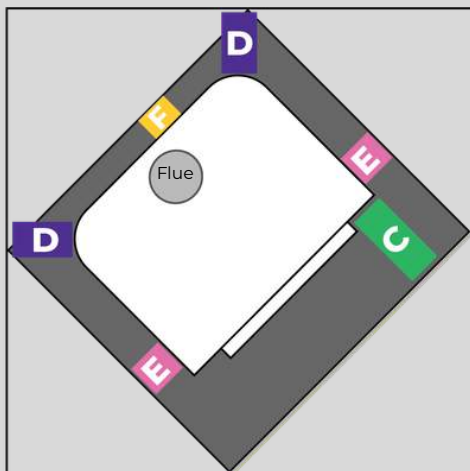

(Combustible Wall)