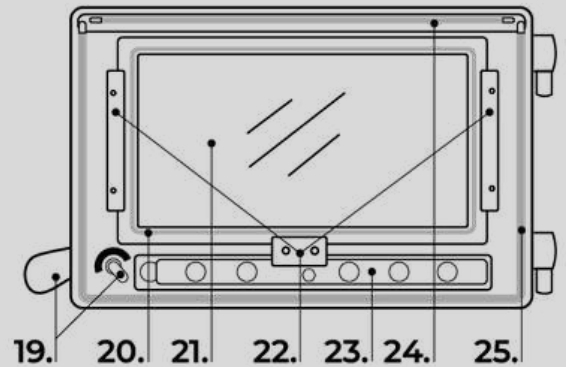

OVEN/FIREBOX Door (REAR)