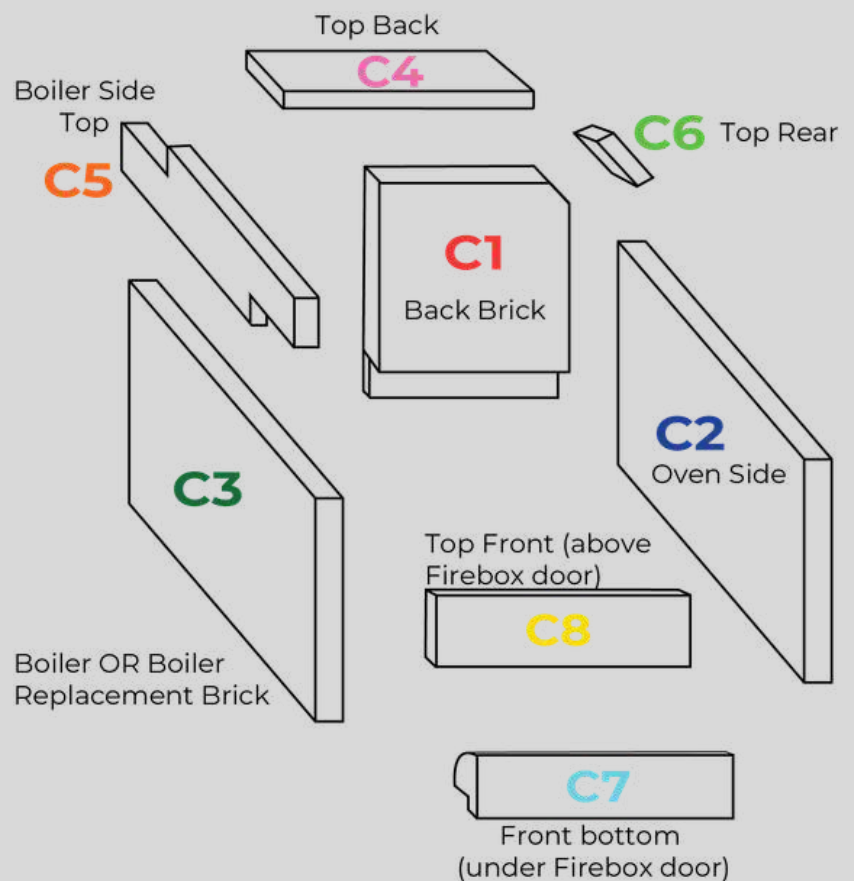

CLARENDON PARTS

PARTS LIST

1. FLUE*
2. HOTPLATE COVERS
3. FLUE SPIGOT
4. HOTPLATE
5. DAMPER/DILUTION SPINDLE
6. THERMOMETER
7. WIRE RACK
8. STAINLESS STEEL OVEN TRAY
9. ASHPAN
10. QUEEN-ANNE STYLED LEGS
11. BOTTOM AIR CONTROL
12. TOP AIR CONTROL HANDLE
13. GLASS RETAINERS
14. TOP AIR CONTROL & ROPE SEAL
15. DOOR ROPE SEAL
16. DOOR LATCH
17. AIR CONTROL SPINDLE (REAR)
18. ROPE SEAL FOR DOOR GLASS

*NON-STANDARD EXTRA