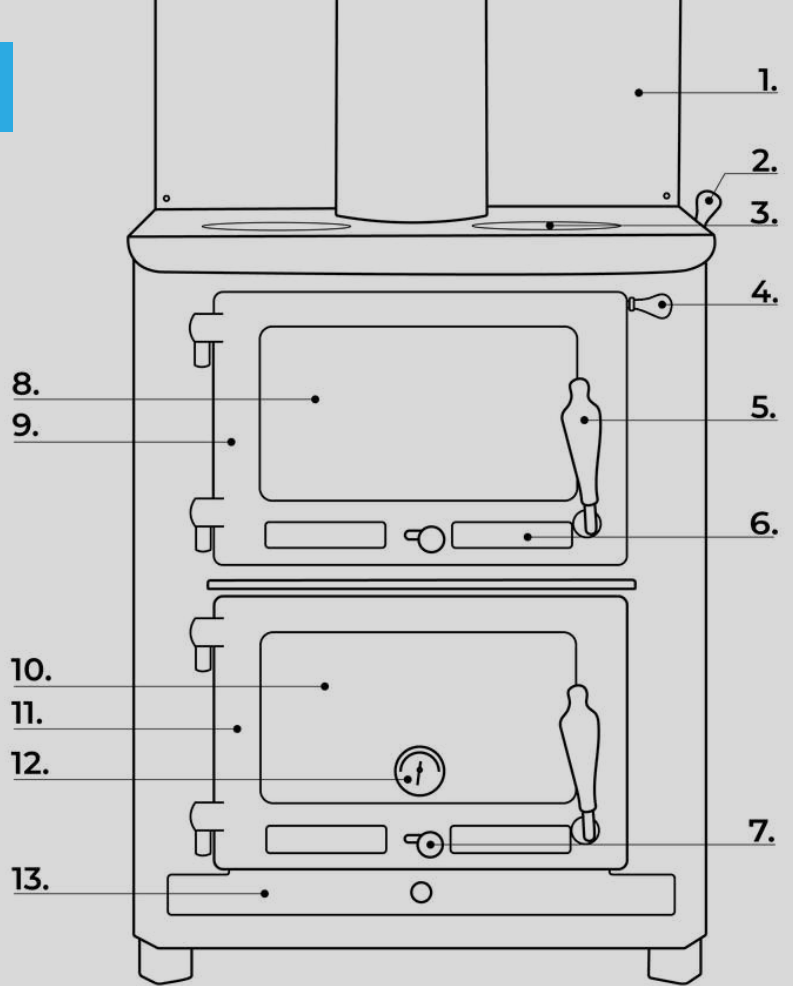

DRY

5KW

8KW

**15KW
(CD)**

GOURMET DIAGRAMS

IDENTIFYING PARTS LIST

1. SPLASHBACK*
2. FLUE DAMPER HANDLE (SPRING)
3. HOTPLATE (ROUND)
4. TOP AIR CONTROL (SPRING HANDLE)
5. LARGE SPRING HANDLE
6. MESH AIR VENTS
7. AIR CONTROL (SPRING HANDLE)
8. FIREBOX DOOR GLASS
9. FIREBOX DOOR
10. OVEN DOOR GLASS
11. OVEN DOOR
12. THERMOMETER
13. ASHPAN INCLUDING KNOB
14. FIREBRICKS
15. BAFFLE PLATE
16. BRICK RETAINER
17. OVEN TRAY
18. WIRE RACK
19. DOOR HANDLE AND LATCH
20. GLASS SEAL (ROPE)
21. DOOR GLASS
22. GLASS RETAINERS
23. AIR CONTROL SLIDE (CAST)
24. TOP AIR CONTROL (ROPE SEAL)
25. DOOR ROPE SEAL