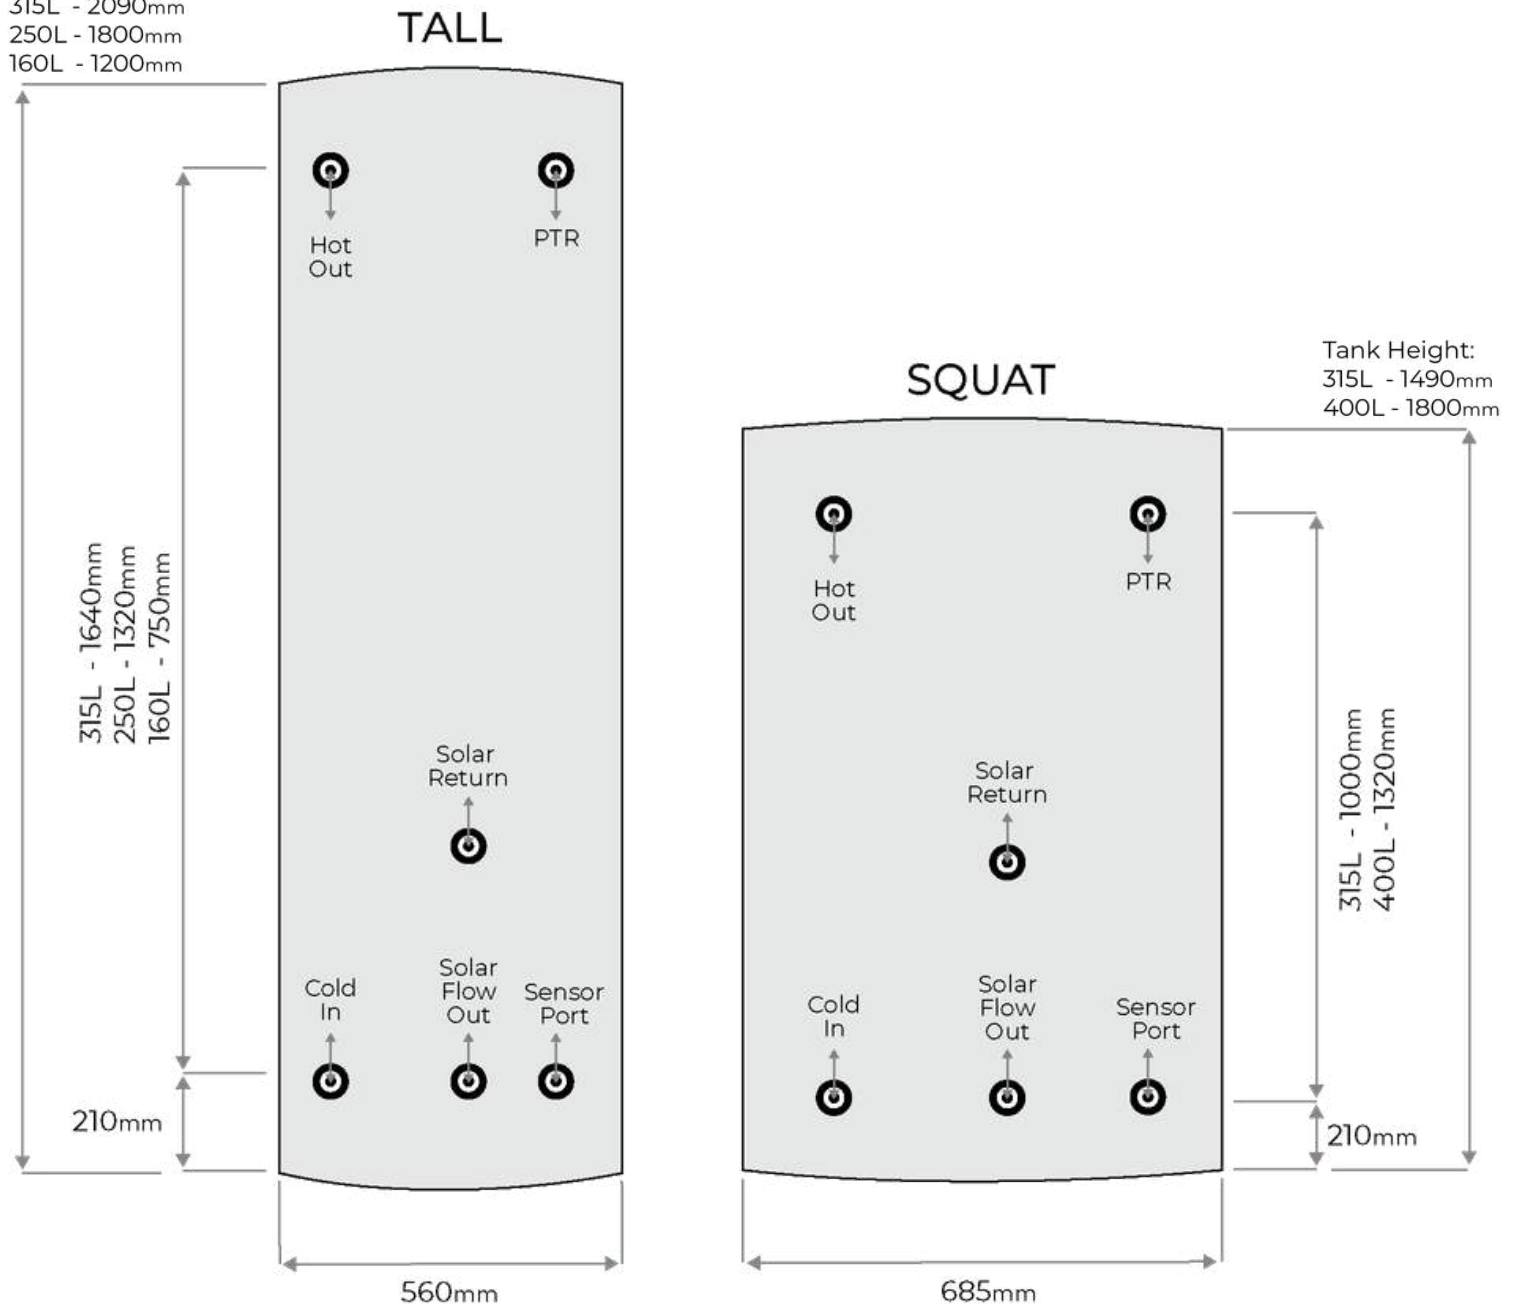

STAINLESS STEEL GAS READY HOT WATER TANK (SOLAR COMPATIBLE)

WISELIVING - STAINLESS STEEL DOMESTIC HOT WATER TANKS (GAS & SOLAR COMPATIBLE)

Tank comes fitted with Hot & Cold Ports, Solar Flow & Return ports, Sensor Port & Sensor Well, PTR port and PTR 700kpa.
All connections are 3/4" BSP (DN20) Female. [Electric Element NOT Included.](#)

TS-PS160TG	WISELIVING S/S HW GAS & SOLAR 160L TALL	$ 1,787.78
TS-PS250TG	WISELIVING S/S HW GAS & SOLAR 250L TALL	$ 1,960.14
TS-PS315TG	WISELIVING S/S HW GAS & SOLAR 315L TALL	$ 2,186.60
TS-PS315SG	WISELIVING S/S HW GAS & SOLAR 315L SQUAT	$ 2,286.92
TS-PS400SG	WISELIVING S/S HW GAS & SOLAR 400L SQUAT	$ 2,572.84

PLATINUM SERIES SAFETY TRAYS

TTRAYPST	Safety Tray - Tall Tank - (610mmx610mmx60mm)	$ 142.24
TTRAYPSSQ	Safety Tray - Squat Tank - (870mmx870mmx60mm)	$ 142.24

Tank Height:
315L - 2090mm
250L - 1800mm
160L - 1200mm

All fittings are 3/4" BSP (DN20) Female. PTR = 700kPa. Maximum Inlet Pressure = 500kPa **60**