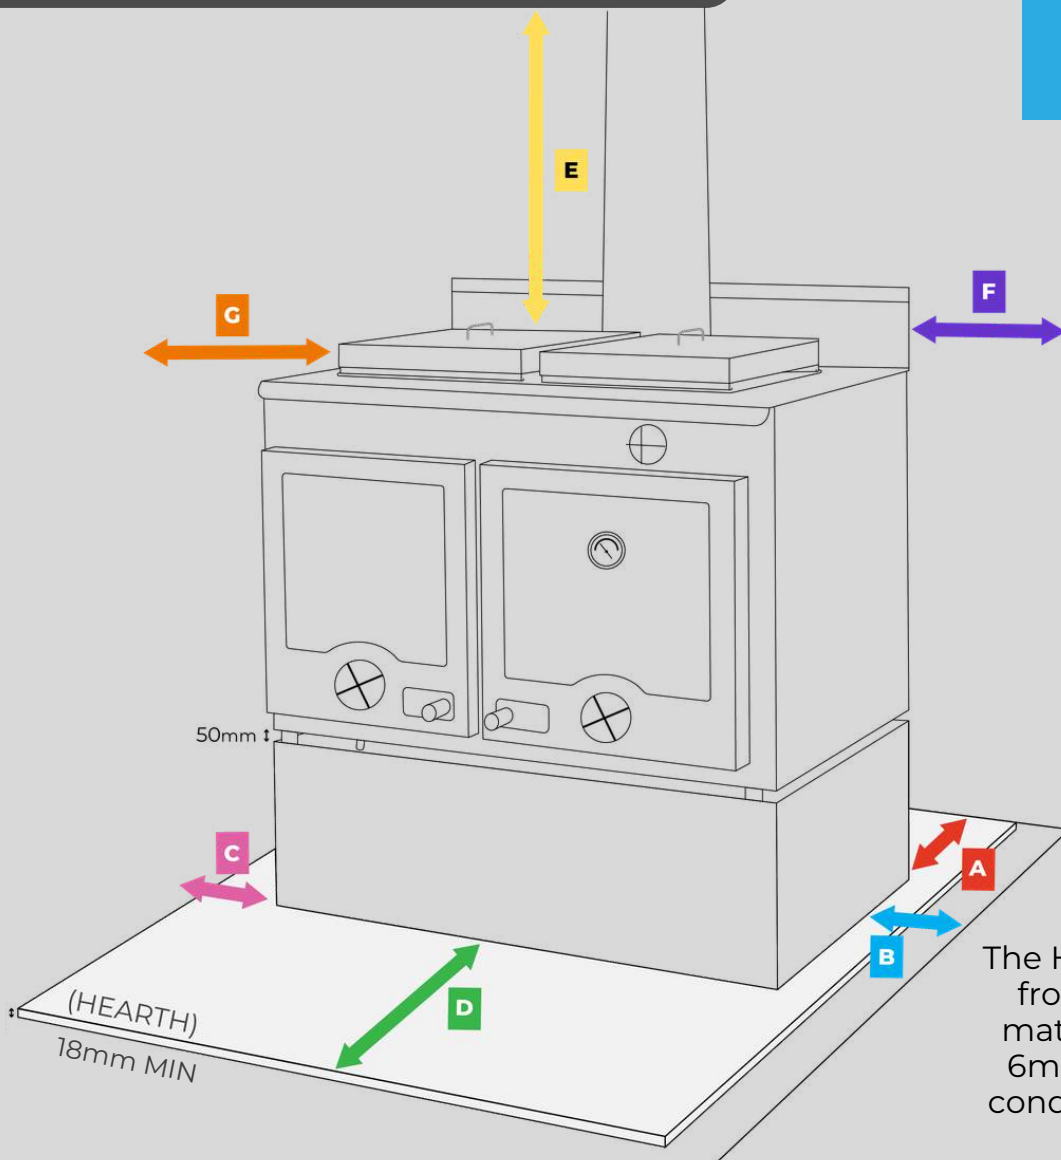

Stove Body Colour Options:

CLEARANCES TO COMBUSTIBLE MATERIALS

BELOW STOVE:

- A** (REAR) = 50mm
- B** (OVEN SIDE) = 50mm
- C** (FIREBOX SIDE) = 50mm
- D** (FRONT/HEARTH) = 300mm

ABOVE STOVE:

- E** (OVERHEAD) = 900mm
- F** (OVEN SIDE) = 285mm
- G** (FIREBOX SIDE) = 285mm

The Hearth must be constructed from a NON-COMBUSTIBLE material that is a minimum of 6mm thick and has a thermal conductivity of 0.25 w/m Deg K.

CLARENDON PARTS

PARTS LIST

1. FLUE*
2. HOTPLATE COVERS
3. FLUE SPIGOT
4. HOTPLATE
5. DAMPER/DILUTION SPINDLE
6. THERMOMETER
7. WIRE RACK
8. STAINLESS STEEL OVEN TRAY
9. ASHPAN
10. QUEEN-ANNE STYLED LEGS
11. BOTTOM AIR CONTROL
12. TOP AIR CONTROL HANDLE
13. GLASS RETAINERS
14. TOP AIR CONTROL & ROPE SEAL
15. DOOR ROPE SEAL
16. DOOR LATCH
17. AIR CONTROL SPINDLE (REAR)
18. ROPE SEAL FOR DOOR GLASS