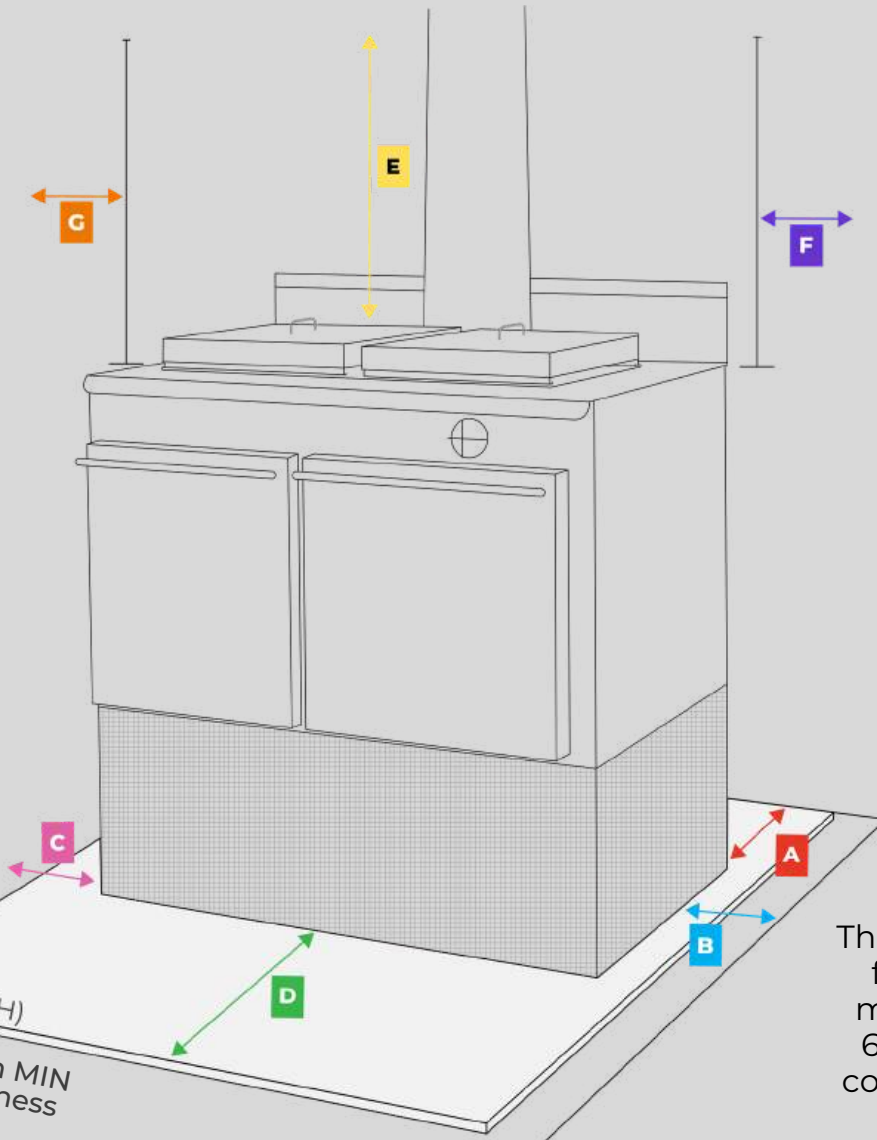

* NON-STANDARD EXTRA

CLEARANCES TO COMBUSTIBLE MATERIALS

Thermalux Stoves

BELOW STOVE:

- A** (REAR) = 50mm
- B** (OVEN SIDE) = 50mm
- C** (FIREBOX SIDE) = 50mm
- D** (FRONT/HEARTH) = 300mm

ABOVE STOVE:

- E** (OVERHEAD) = 900mm
- F** (OVEN SIDE) = 285mm
- G** (FIREBOX SIDE) = 285mm