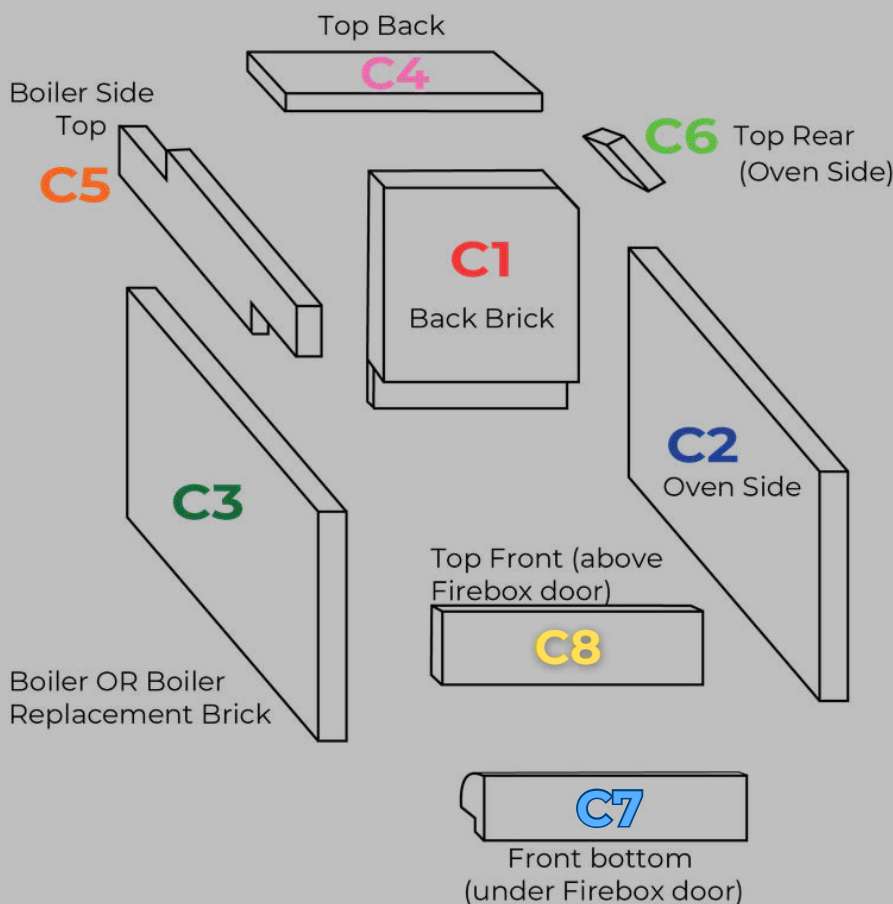

FIREBRICKS

Above oven at the front

Please Note:

The diagrams are for representation only. Brick sets vary slightly between Dry, 5 & 8kW. Please contact the WISELIVING office with any enquiries.