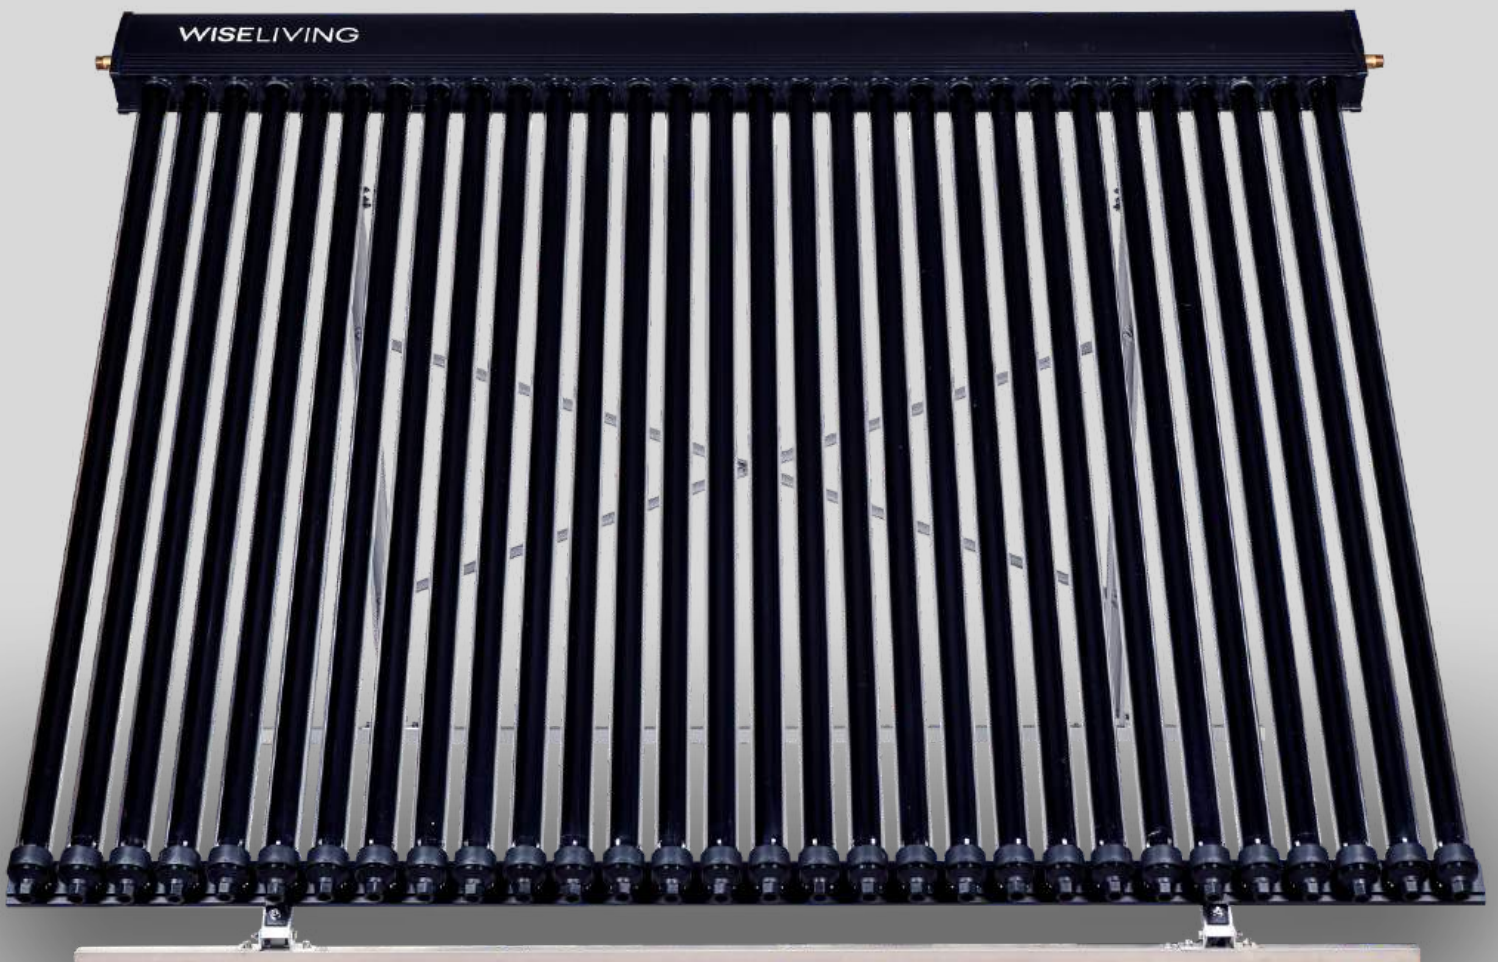

SOLAR EVACUATED TUBES

FEATURES:

**PASSIVE SUN
TRACKING**

**HIGH-EFFICIENCY
PERFORMANCE**

**BUILT-IN FROST
PROTECTION TO -15°**

**SUPERIOR HAIL
RESISTANCE**

AVAILABLE IN: 20 TUBE / 30 TUBE / 40 TUBE