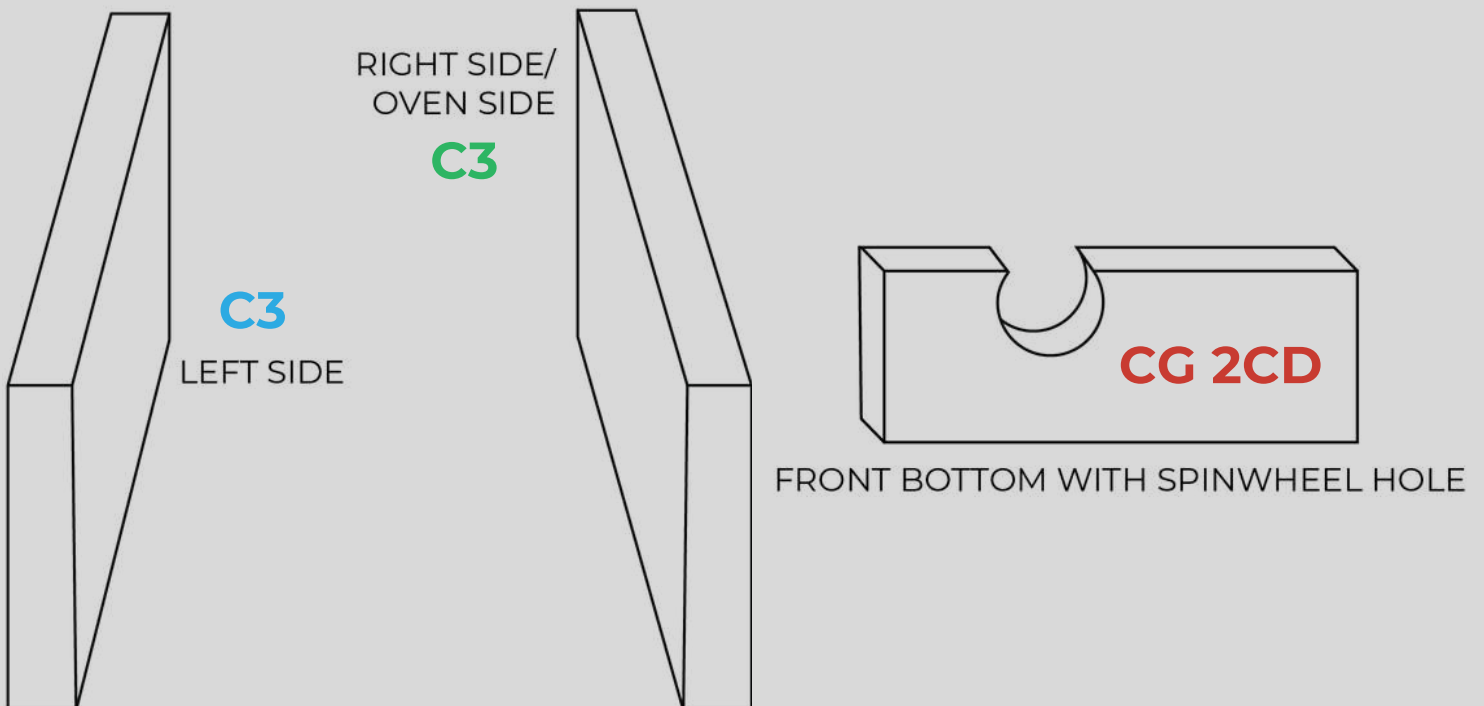

CD (16kW) FIREBRICKS

Numbers on bricks correlate to individual bricks listed in price list

Diagrams are for representation only. Dry, 5Kw & 8kW Brick Sets vary slightly. Please contact the WISELIVING office with any enquiries.