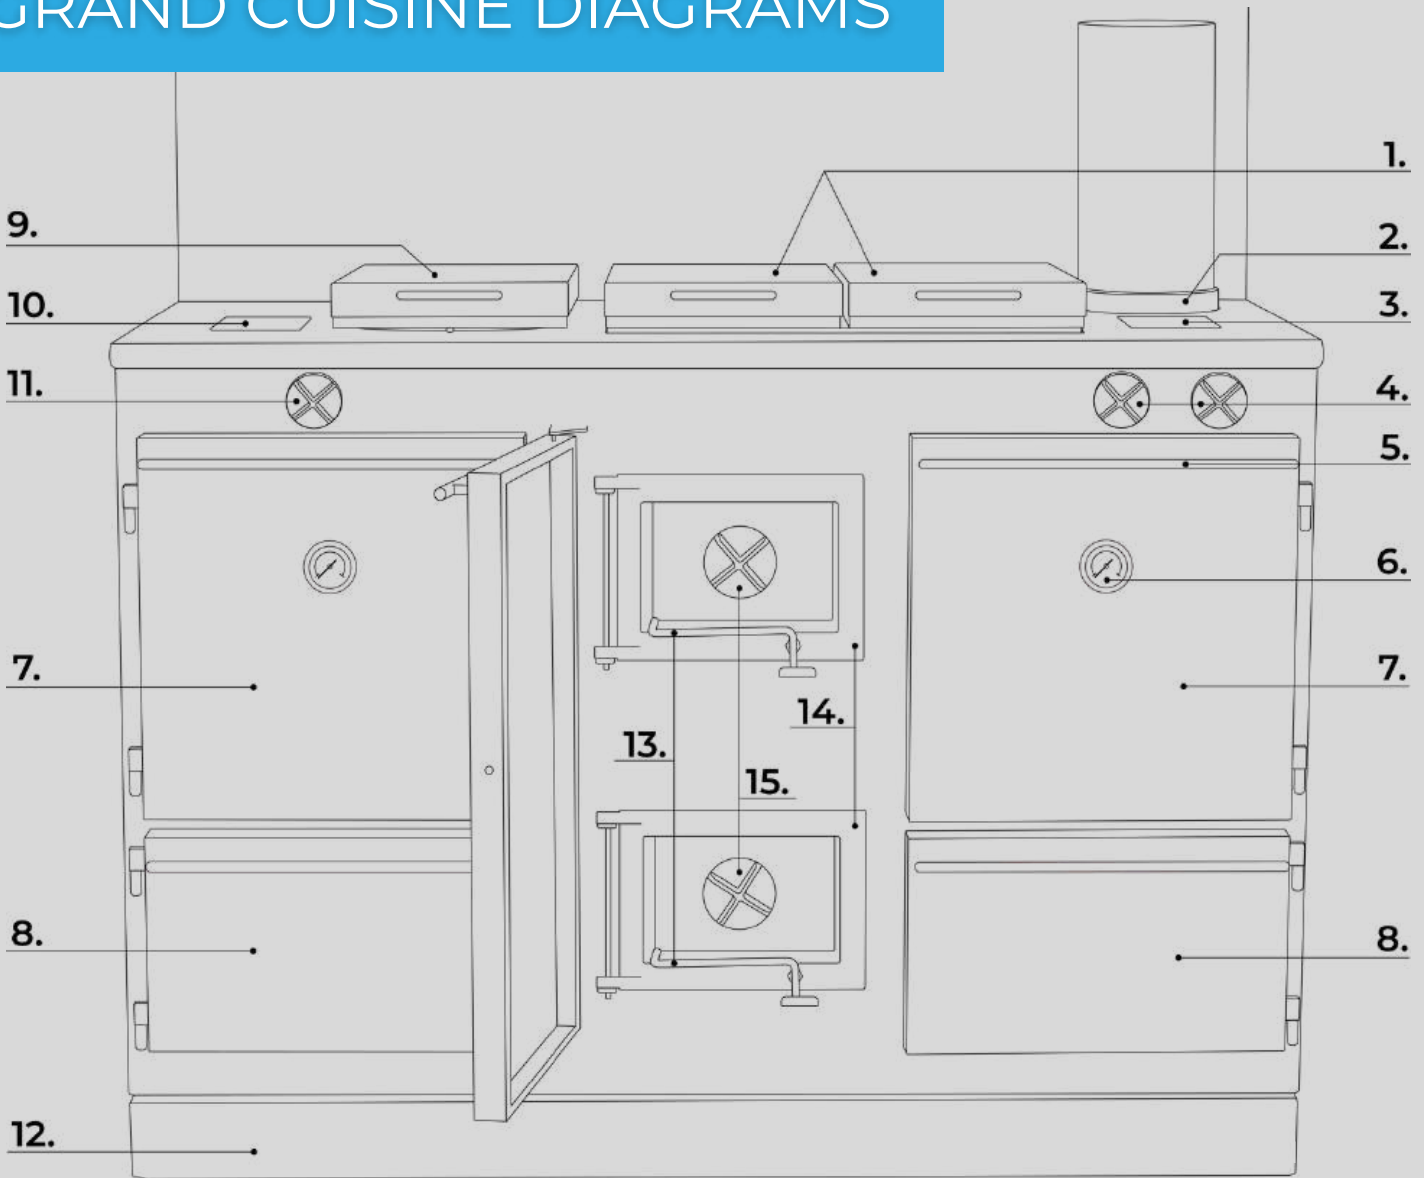

Stove Body Colour Options:

Gloss Doors (Included with Stirling)

GRAND CUISINE DIAGRAMS

Thermalux Stoves

CAST FIREBOX & ASHPAN DOORS (REAR)

PARTS LIST

- | | |
|--------------------------------------|------------------------------------|
| 1. HOTPLATE COVERS | 9. WOK/PANCAKE HOTPLATE COVER |
| 2. FLUE SPIGOT | 10. SIMMER HOTPLATE |
| 3. SIMMER HOTPLATE | 11. DILUTION & FLUE DAMPER SPINDLE |
| 4. DILUTION & FLUE DAMPER SPINDLE | 12. BASE INCREASE* (75MM/90MM) |
| 5. OVEN DOOR HANDLE (CHROME) | 13. FIREBOX/ASHPAN DOOR HANDLE |
| 6. OVEN THERMOMETER | 14. FIREBOX/ASHPAN DOOR (CAST) |
| 7. SOLID OVEN DOOR (OPTIONAL GLASS*) | 15. AIR CONTROL SPINDLE (CAST) |
| 8. WARMING OVEN DOOR | 16. FIREBOX/ASHPAN DOOR ROPE SEAL |