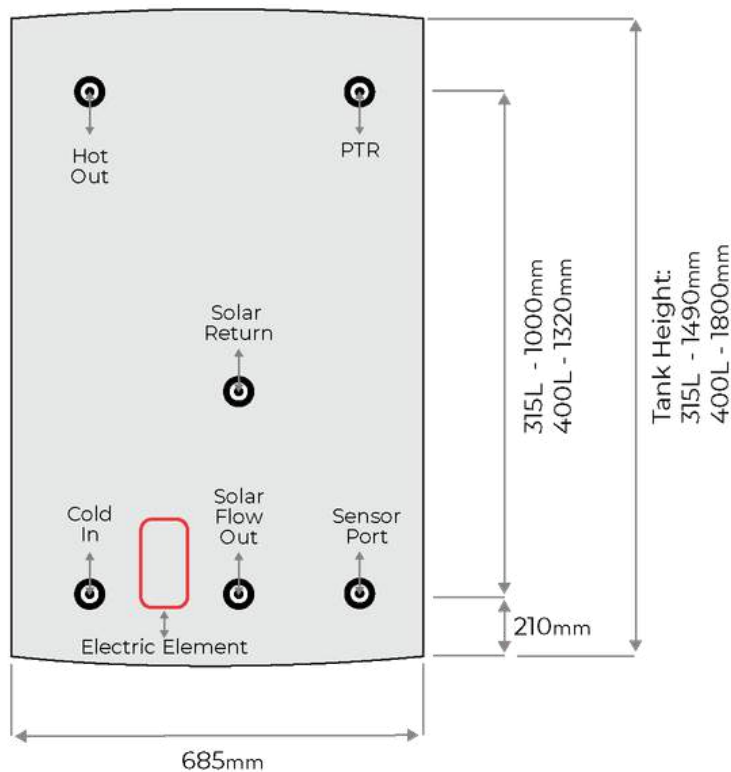

SQUAT

All fittings are 3/4" BSP (DN20) Female. PTR = 700kPa. Maximum Inlet Pressure = 500kPa.