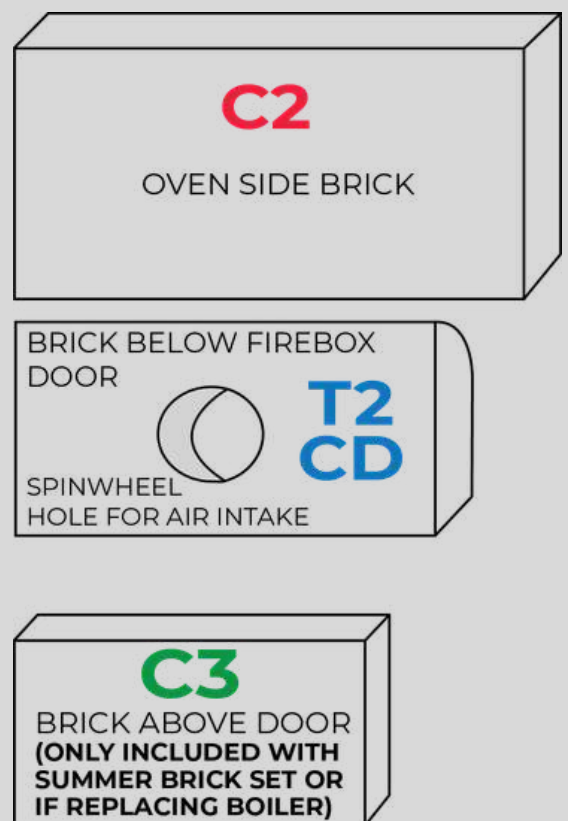

SUPREME MK III FIREBRICKS

Thermalux Stoves

DRY

5kW

8kW

20kW (CD)

SUPREME MK III - Inc. 2x Wire Rack, 1x Stainless Tray, 1x Hotplate Lifter Tool, 1x Ash Scraper, 1x Spindle Turner / Ashpan Remover Tool, & 1x Fire Gloves.