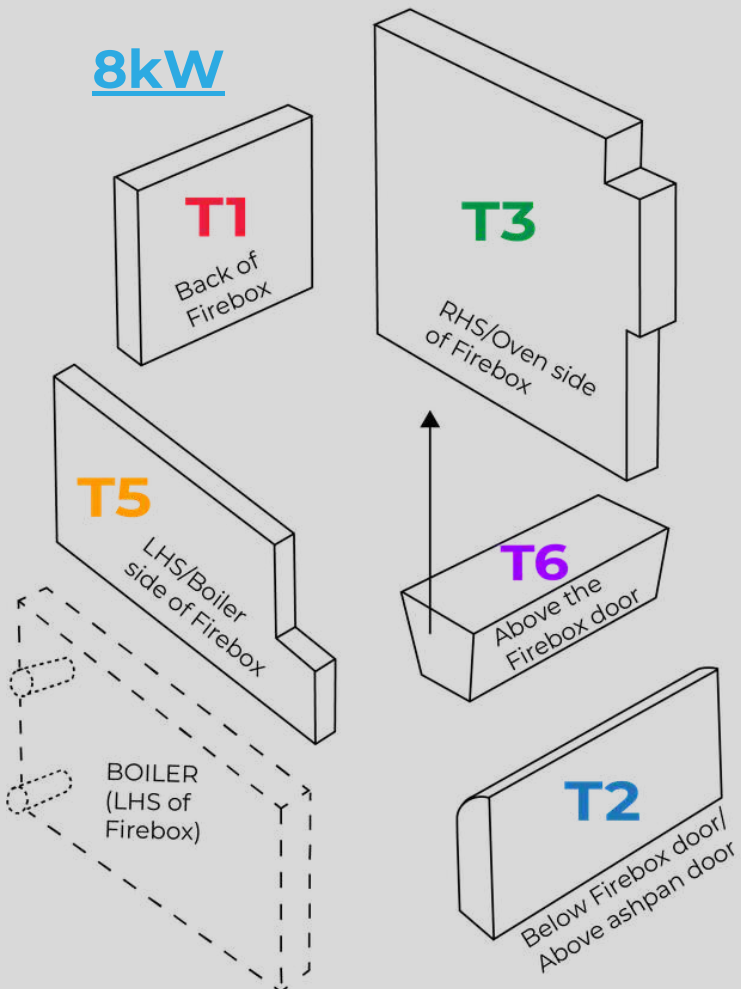

SUPREME MK III FIREBRICKS

Thermalux Stoves

DRY

5kW

8kW

20kW (CD)