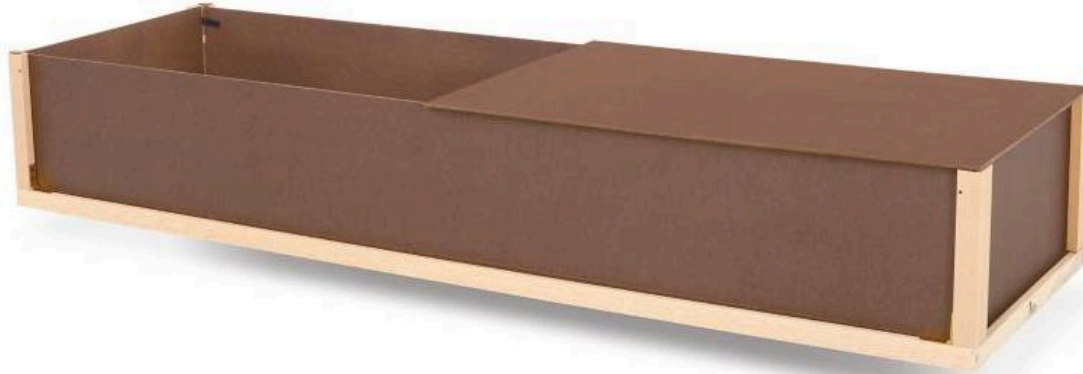

FEATURES:

- Wood Composite Material (Brown)
- Optional ivory crepe interior #263926 available for additional charge
- Order in multiples of 3 pieces
- Living Memorial® Program

Batesville reserves the right to change or update any products (including, without limitation, features, attributes and descriptions) at any time without notice. While Batesville strives to maintain accurate product information and images both digitally and in print, (1) product changes may potentially result in the existence of outdated product information and (2) actual products delivered may contain slight design/color variations. Customers are encouraged to visit Batesville.com to obtain the most current product information and specifications needed for purchase decisions.

Standard Brown Alternative Container

177130

$445