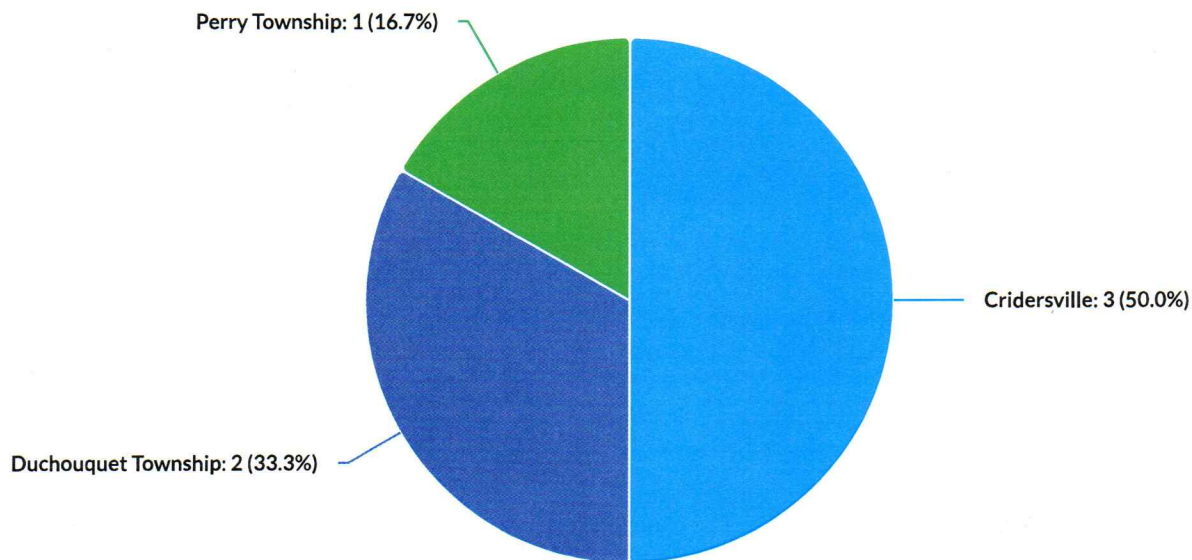

Cridersville Fire Department

Cridersville, OH

Incident Count by District (972)

Start Date: 5/1/2026 0:00:00 | End Date: 5/31/2026 23:59:59

Incidents by District

District	Incident Count per District / Zone
Cridersville	3
Duchouquet Township	2
Perry Township	1
Grand Total	6