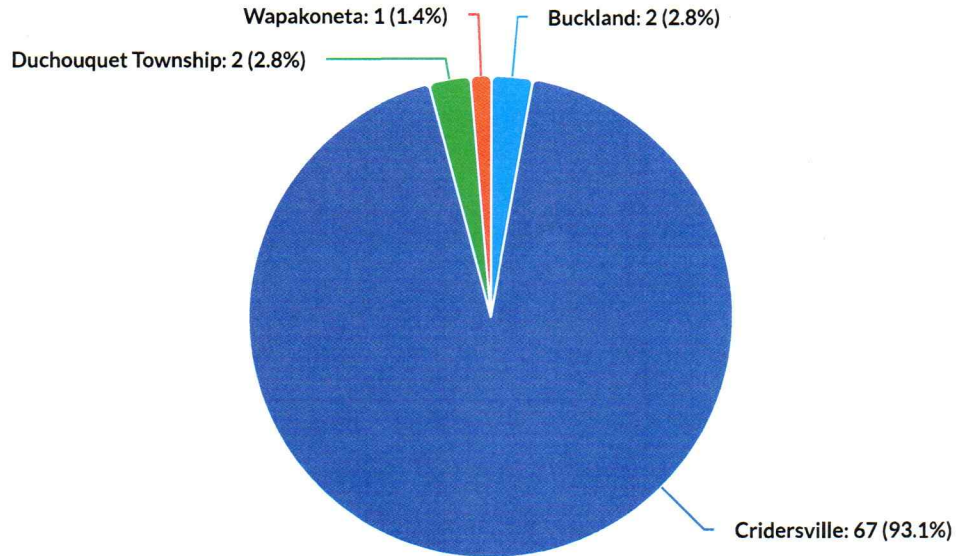

Cridersville Fire Department

Cridersville, OH

ePCR by District (2972)

Start Date: 5/1/2026 0:00:00 | End Date: 5/31/2026 23:59:59

Incident Count by District

Incident Count By District

District	District
Buckland	2
Cridersville	67
Duchouquet Township	2
Wapakoneta	1
Grand Total	72

Cridersville Fire Department

Cridersville, OH

Incident Count by District (972)

Start Date: 5/1/2026 0:00:00 | End Date: 5/31/2026 23:59:59

Incidents by District

District	Incident Count per District / Zone
Cridersville	3
Duchouquet Township	2
Perry Township	1
Grand Total	6