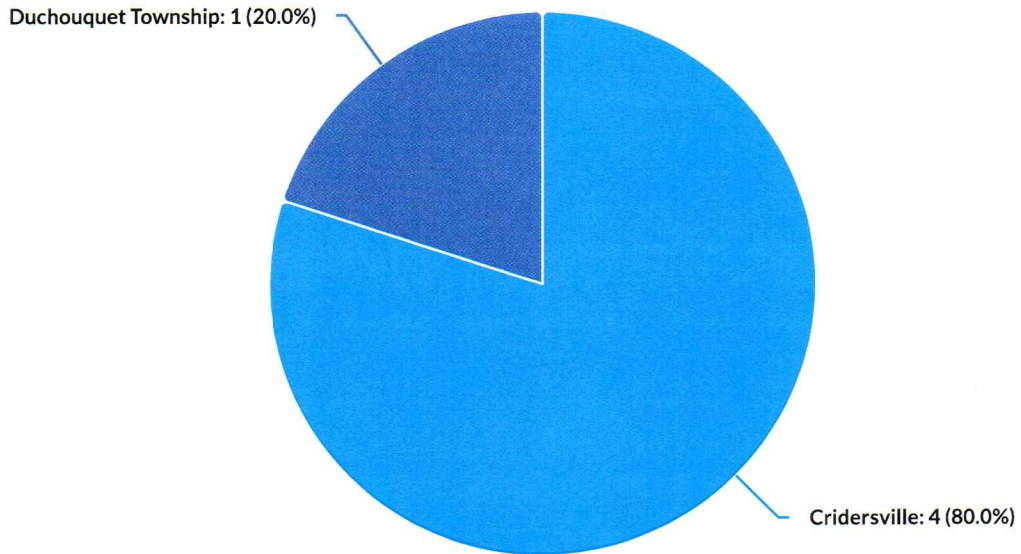

Cridersville Fire Department

Cridersville, OH

Incident Count by District (972)

Start Date: 4/1/2026 0:00:00 | End Date: 4/30/2026 23:59:59

Incidents by District

District	Incident Count per District / Zone
Cridersville	4
Duchouquet Township	1
Grand Total	5

Incident Count by District for Date Range

emergencynetworking.com
#972