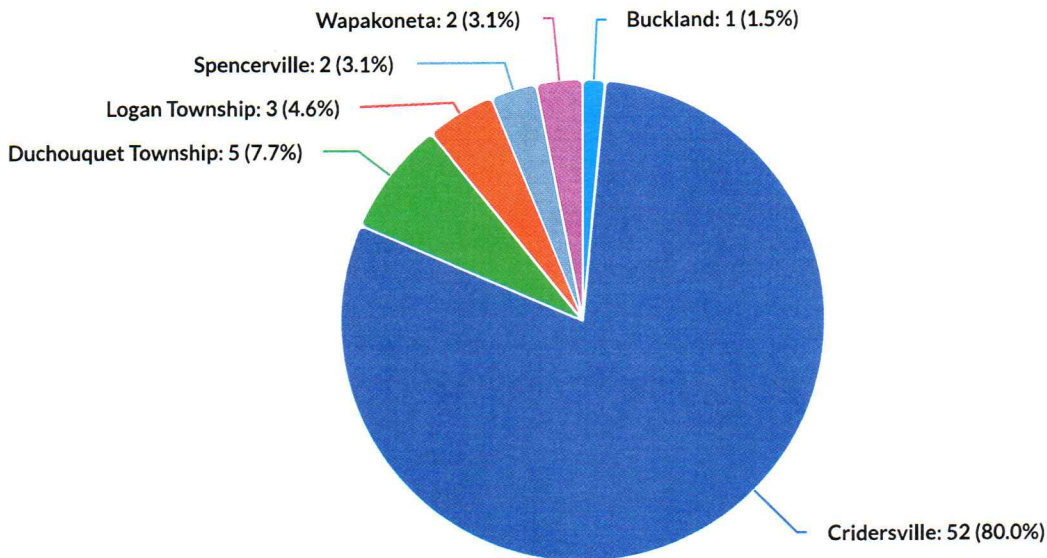

# Cridersville Fire Department

Cridersville, OH

### Incident Count by District

### Incident Count By District

District	District
Buckland	1
Cridersville	55
Duchouquet Township	5
Logan Township	3
Spencerville	2
Wapakoneta	2
<b>Grand Total</b>	<b>65</b>

ePCR by District

emergencynetworking.com  
#2972

## Incident Count by District (972)

Start Date: 4/1/2026 0:00:00 | End Date: 4/30/2026 23:59:59