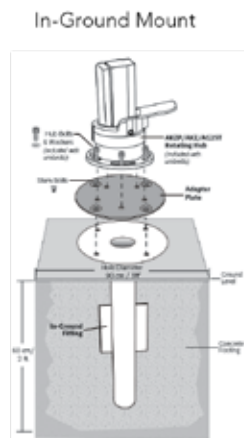

OPTIONAL BASE:
AKZ13BASE
34"D X 34"W X 7.5"H
HOLDS 400 LBS. OF SAND

OPTIONAL BASE:
BASE-13ROLLING
34"D X 34"W X 7.5"H