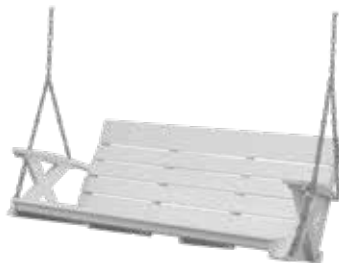

5' POLY GALAXY SWING

In stock with these 9 colors!

WHITE

- Exceptional Details
- Slightly Curved Arm
- Great Lumbar Support
- Wide Swing Slats
- X-Arm Support
- Stainless Steel Adjustable Chain
- Constructed from Recycled Material
- Accommodates 9' Porch Ceiling
- USA Made
- Optional with Rope Kit (page 8)
- Optional Pads

5' POLY GALAXY SWING
POLYX5
24" D X 69" W X 25" H
SHOWN IN DRIFTWOOD/BLACK