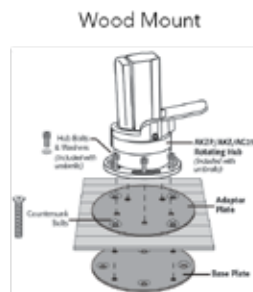

OPTIONAL BASE:
AKZ13BASE
34"D X 34"W X 7.5"H
HOLDS 400 LBS. OF SAND