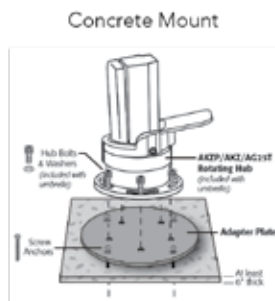

OPTIONAL BASE:
AKZ13BASE
34"D X 34"W X 7.5"H
HOLDS 400 LBS. OF SAND