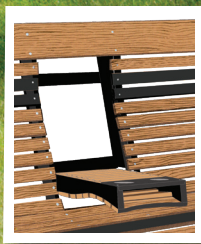

AFV84 A-Frame

Shown in Almond with Weatheredwood Trim

Overall width	91"
Overall height	77"
Depth	75"

HCBS6000 5' High Curve Back Settee Swing

Shown in Antique Mahogany on Black

Overall width	68"
Overall height	32"
Depth	32"

NOTE: Frame can only be Almond or White. Trim can be any color.