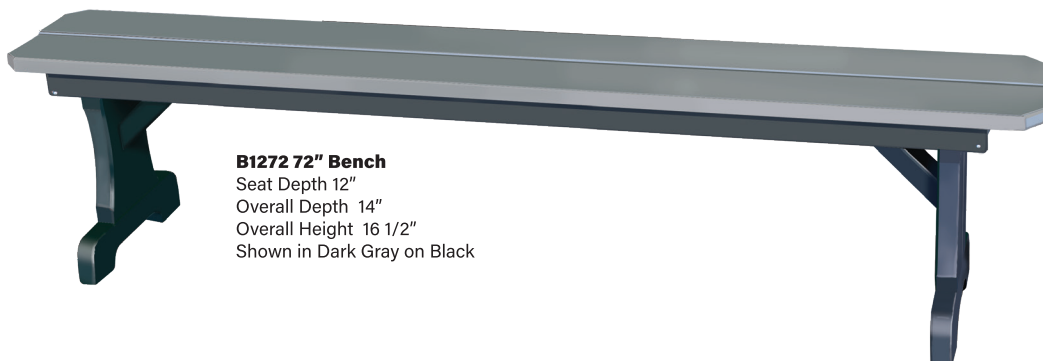

B1242 42" Bench
Seat Depth 12"
Overall Depth 14"
Overall Height 16 1/2"
Shown in Green

B1230 30" Bench
Seat Depth 12"
Overall Depth 14"
Overall Height 16 1/2"
Shown in Antique Mahogany on Black

B1248 48" Bench
Seat Depth 12"
Overall Depth 14"
Overall Height 16 1/2"
Shown in Cedar on Black

B1236 36" Bench
Seat Depth 12"
Overall Depth 14"
Overall Height 16 1/2"
Shown in Antique Mahogany on Black

B1260 60" Bench
Seat Depth 12"
Overall Depth 14"
Overall Height 16 1/2"
Shown in Light Gray on Black