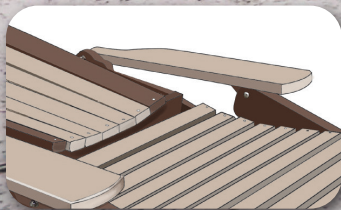

2' Adirondack Glider 2' Adirondack Swivel Glider

AHBG2400 2' Adirondack Glider
Optional:
Swing-out cup holder
Shown in Cedar on Black

Overall width 32"
Overall height 44"
Depth 34"

Now available in counter height
6" Higher with 12" deep foot rest
AHBG2400CH

AHBGS2400 2' Swivel Glider
Shown in Cedar

Overall width 32"
Overall height 44"
Depth 34"

Adirondack Chaise Lounge

CL1778 Chaise Lounge
Shown in Weatheredwood on
Tudor Brown

Overall width 33"
Overall seat height 17"
Length 78"