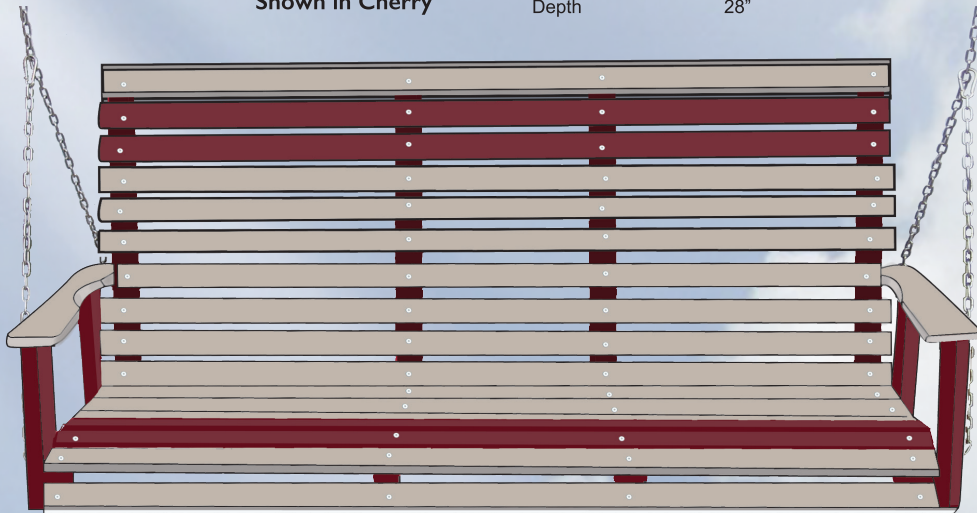

Overall width 28"
Overall height 35"
Depth 28"

RBGS6000 5' Settee Glider
Shown in Light Gray on Red

Overall width 64"
Overall height 35"
Depth 32"

Now available in counter height
6" higher with 12" deep foot rest
RBGS6000CH

Swings

4' & 5' Rollback & 4' Adirondack

RBS4800 4' Rollback Swing
Shown in Cherry

Overall width	51"
Overall height	26"
Depth	28"

RBS6000 5' Rollback Swing
Shown in Weatheredwood on Cherry

Overall width	63"
Overall height	26"
Depth	28"