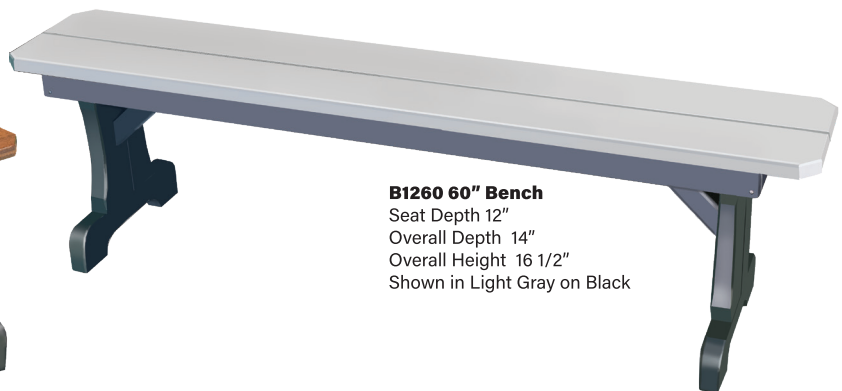

B1242 42" Bench
Seat Depth 12"
Overall Depth 14"
Overall Height 16 1/2"
Shown in Green

B1230 30" Bench
Seat Depth 12"
Overall Depth 14"
Overall Height 16 1/2"
Shown in Antique Mahogany on Black

B1248 48" Bench
Seat Depth 12"
Overall Depth 14"
Overall Height 16 1/2"
Shown in Cedar on Black

B1236 36" Bench
Seat Depth 12"
Overall Depth 14"
Overall Height 16 1/2"
Shown in Antique Mahogany on Black

B1260 60" Bench
Seat Depth 12"
Overall Depth 14"
Overall Height 16 1/2"
Shown in Light Gray on Black