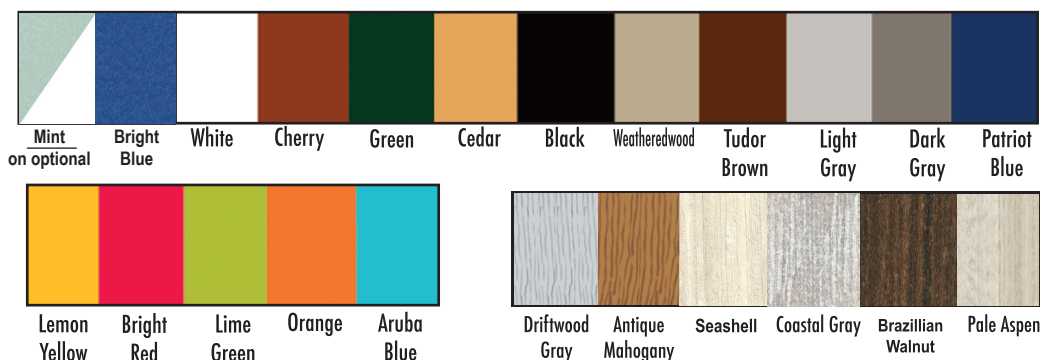

23 Colors To Choose From