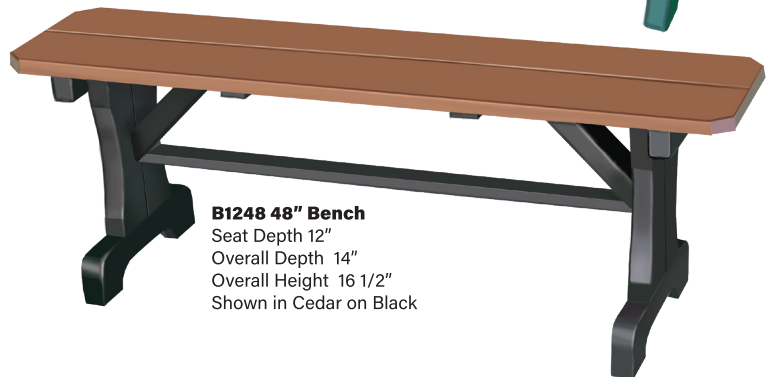

MR2200 Mission Rocker
Shown in Light Gray on Dark Gray

Overall width	26"
Overall height	40"
Depth	33"

Straight Benches

B1224 24" Bench
Seat Depth 12"
Overall Depth 14"
Overall Height 16 1/2"
Shown in Dark Gray

B1242 42" Bench
Seat Depth 12"
Overall Depth 14"
Overall Height 16 1/2"
Shown in Green

B1230 30" Bench
Seat Depth 12"
Overall Depth 14"
Overall Height 16 1/2"
Shown in Antique Mahogany on Black

B1248 48" Bench
Seat Depth 12"
Overall Depth 14"
Overall Height 16 1/2"
Shown in Cedar on Black