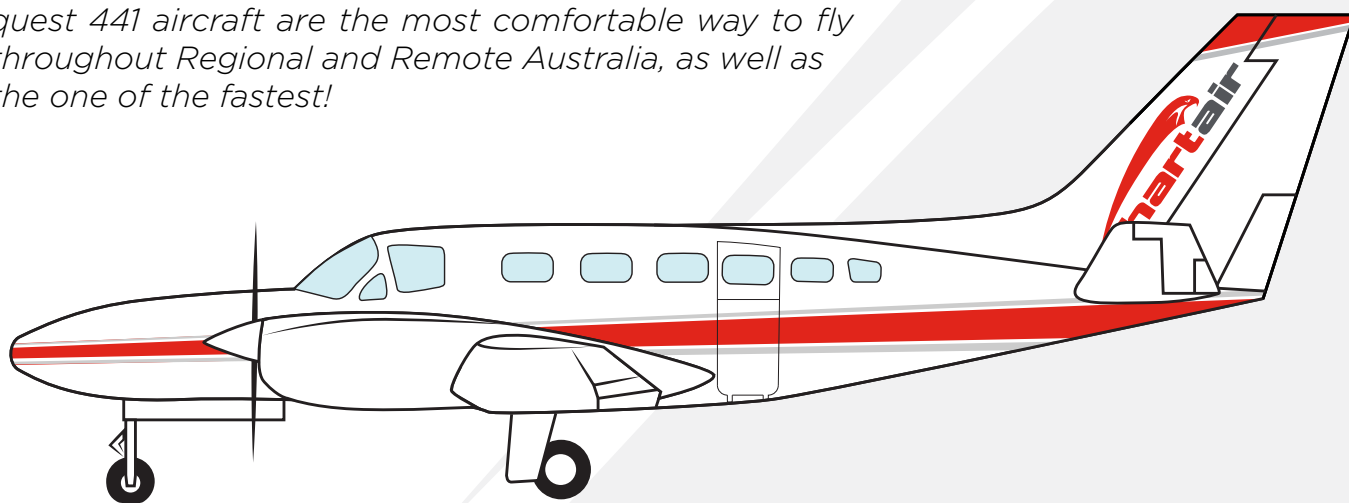

# CESSNA CONQUEST 441

*The pride of the Chartair fleet, our three Cessna Conquest 441 aircraft are the most comfortable way to fly throughout Regional and Remote Australia, as well as the one of the fastest!*

**FLEET:** SIX AIRCRAFT  
**ENGINE:** TWIN TURBINE  
**PASSENGERS:** 9 ADULTS  
**SPEED:** 275 KTS / 500 KM/H  
**RANGE:** 920 NM / 1700 KM\*  
**RUNWAY:** 1100M\* (UNSEALED)  
**PAYLOAD:** UP TO 1,000 KG\*