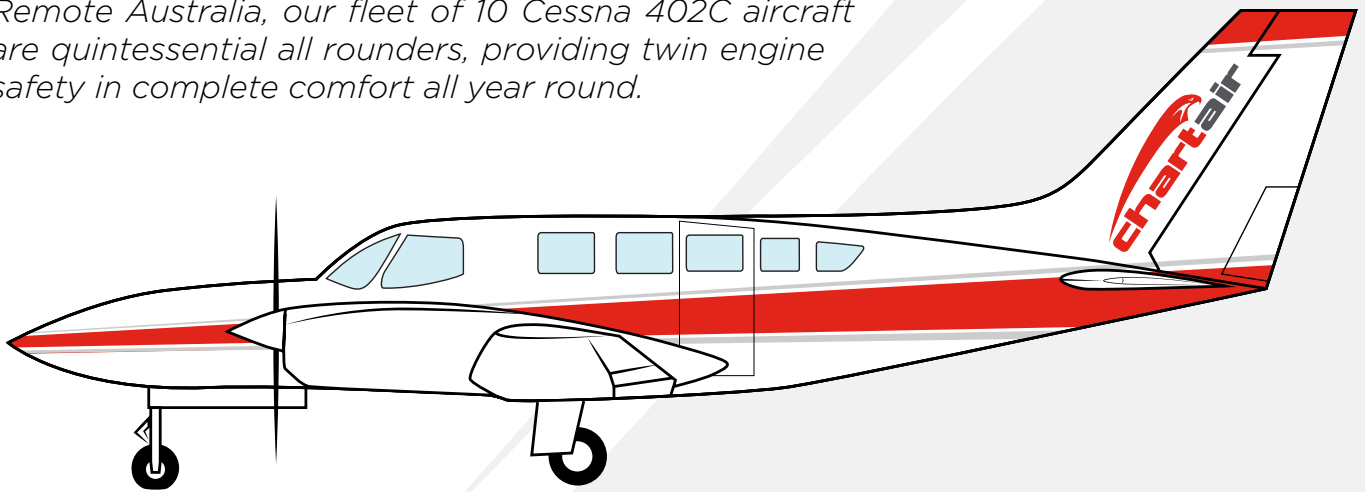

CESSNA 402C

For flying passengers and cargo throughout Regional and Remote Australia, our fleet of 10 Cessna 402C aircraft are quintessential all rounders, providing twin engine safety in complete comfort all year round.

FLEET: TEN AIRCRAFT
ENGINE: TWIN PISTON
PASSENGERS: 8 ADULTS
SPEED: 180 KTS / 330 KM/H
RANGE: 900 NM / 1670 KM*
RUNWAY: 900M* (UNSEALED)
PAYLOAD: UP TO 750 KG

AIR CONDITIONED: YES
PRESSURISED: NO
TOILET: NO
CARGO: YES