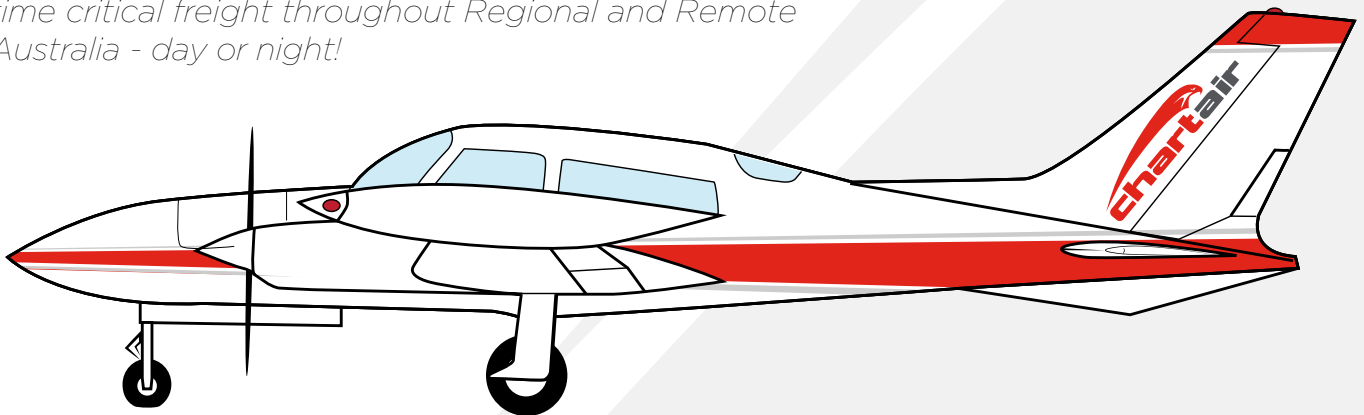

CESSNA 310R

A light twin that can do it all, our five Cessna 310R's are go-to aircraft for everything from VIP charter, to flying time critical freight throughout Regional and Remote Australia - day or night!

FLEET: FIVE AIRCRAFT
ENGINE: TWIN PISTON
PASSENGERS: 5 ADULTS
SPEED: 180 KTS / 330 KM/H
RANGE: 700 NM / 1300 KM*
RUNWAY: 900M* (UNSEALED)
PAYLOAD: UP TO 500KG

AIR CONDITIONED: NO
PRESSURISED: NO
TOILET: NO
CARGO: YES